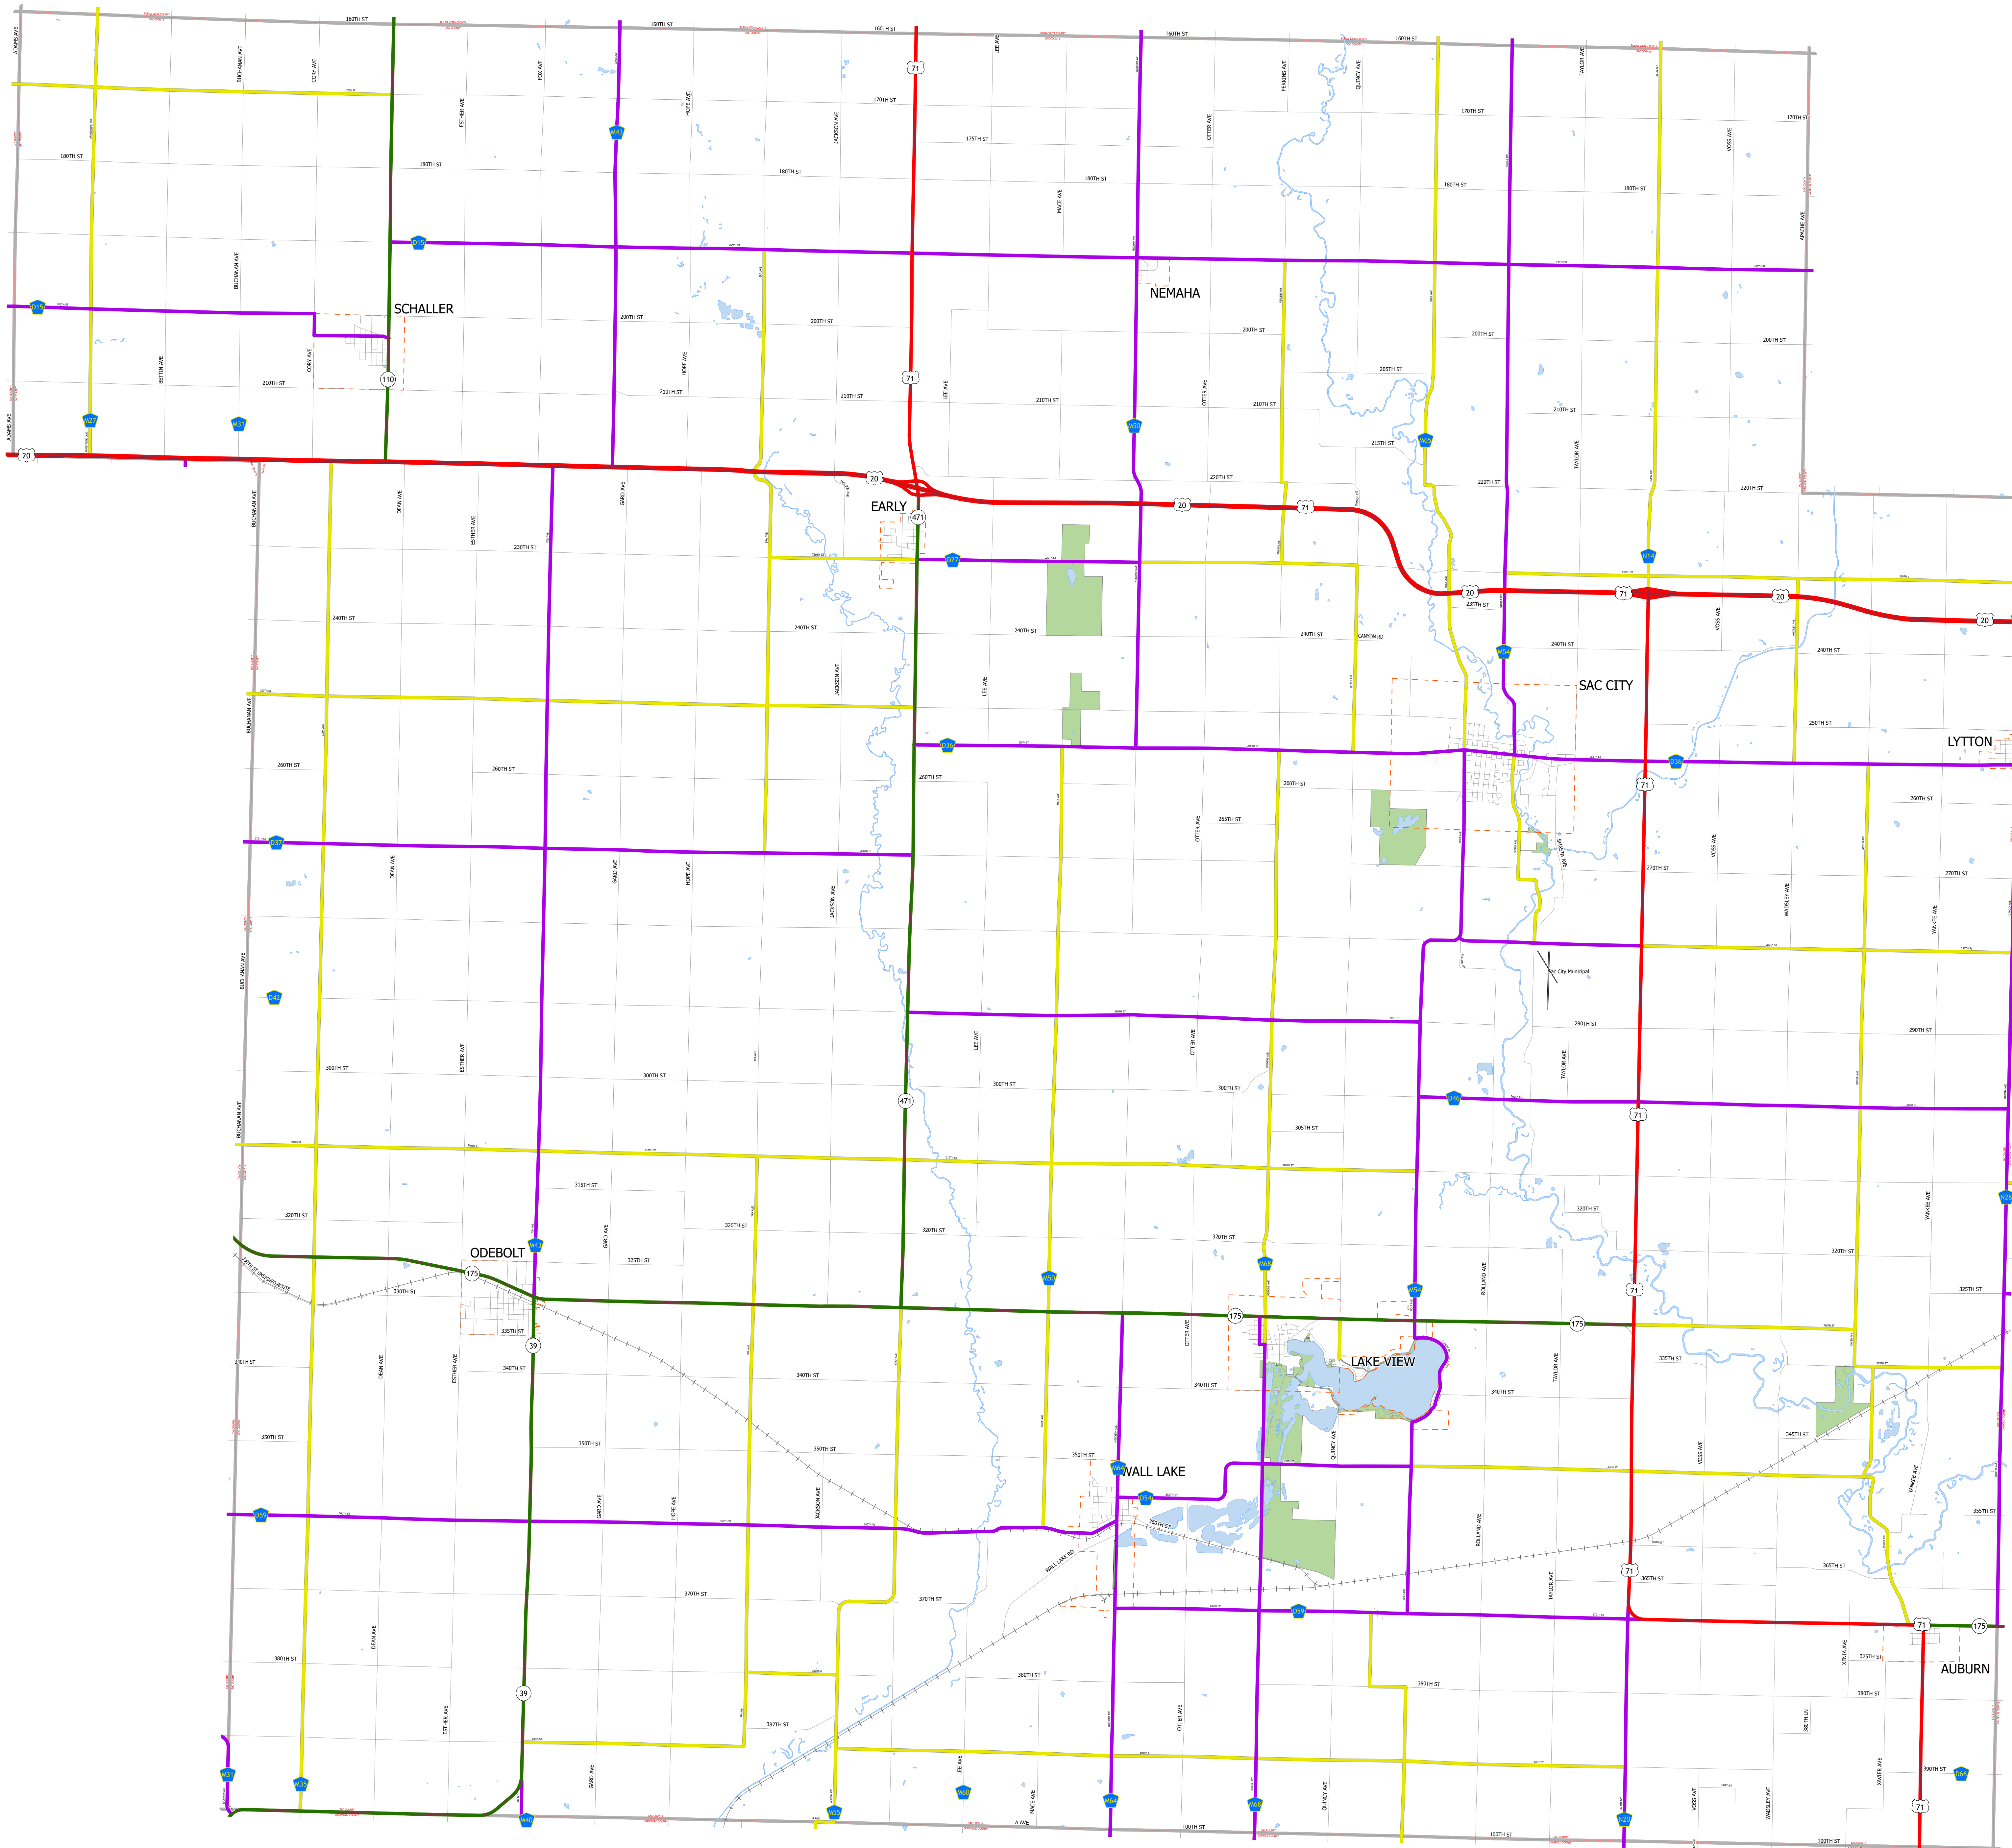

# Sac County IOWA

2/3/2026

-  Interstate
-  Other Principal Arterial
-  Minor Arterial
-  Major Collector
-  Minor Collector
-  Local Roads
-  Corporate Limits
-  Rail Lines
-  State Parks
-  State Institutions
-  Federal Land
-  County Borders
-  Urban Areas

FUTURE CLASSIFIED ROUTES SHOWN AS DASHED LINES

81