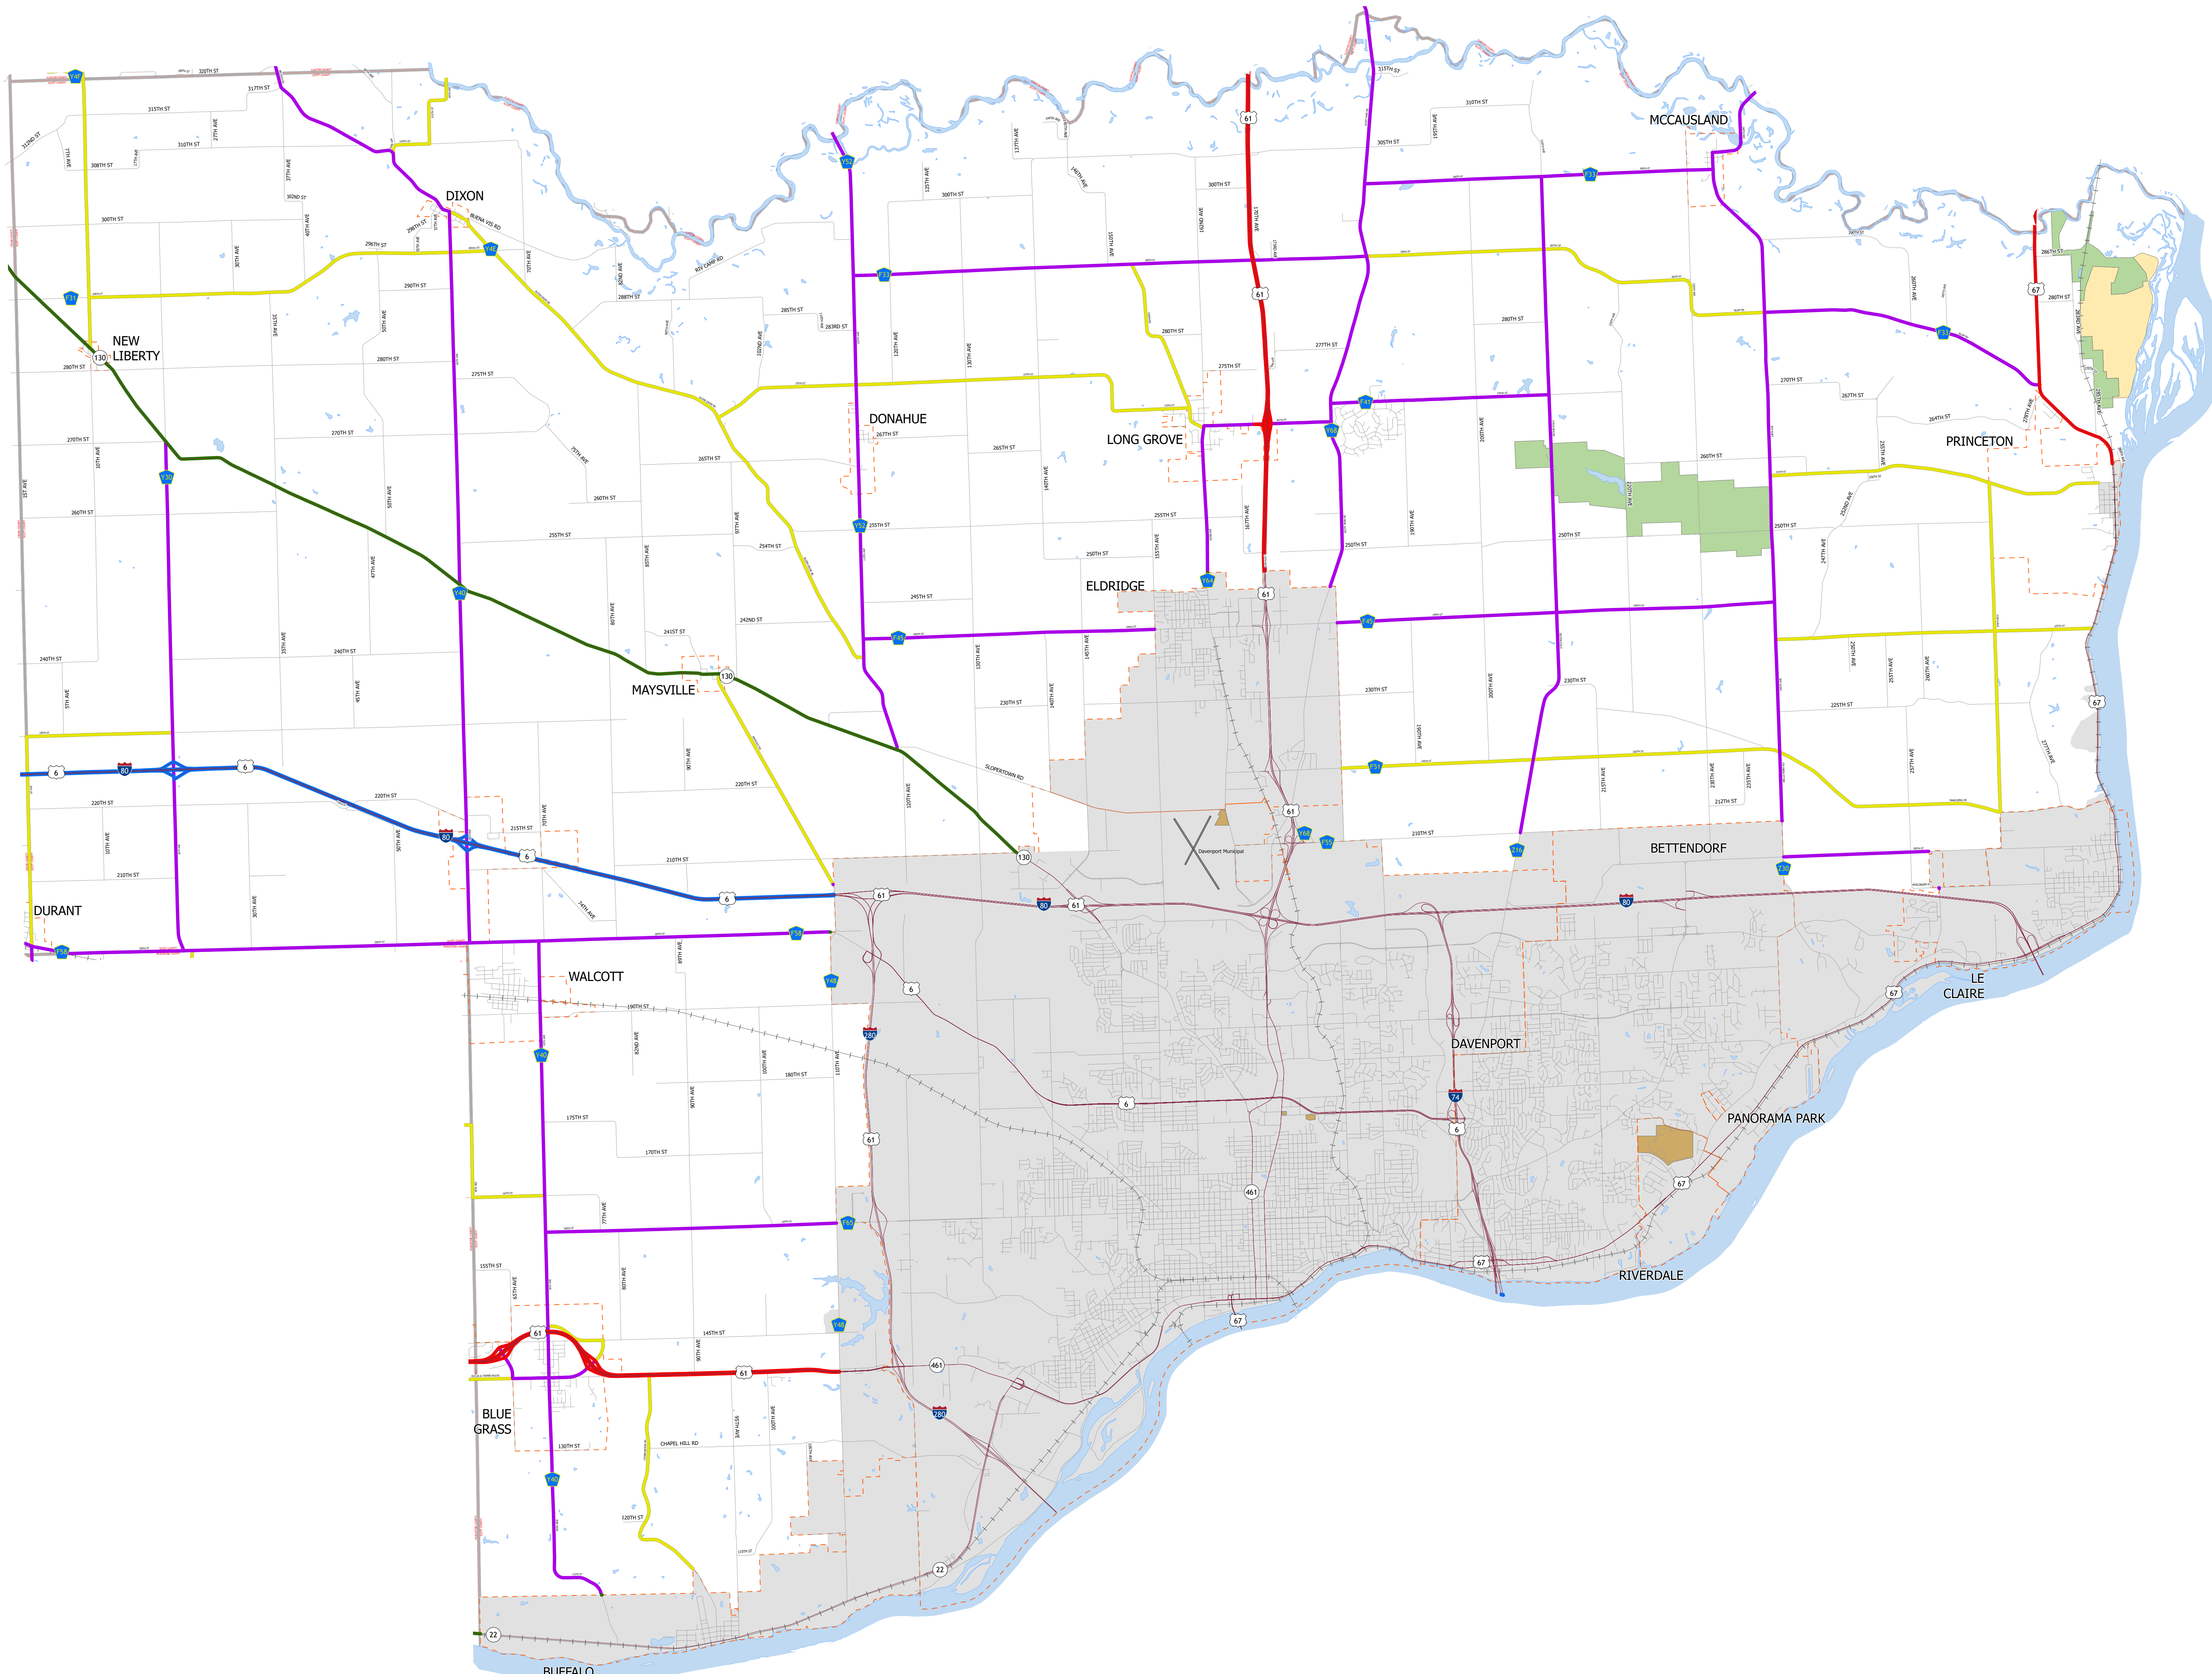

Scott County IOWA

2/3/2026

- Interstate
- Other Principal Arterial
- Minor Arterial
- Major Collector
- Minor Collector
- Local Roads
- Corporate Limits
- Rail Lines
- State Parks
- State Institutions
- Federal Land
- County Borders
- Urban Areas

FUTURE CLASSIFIED ROUTES SHOWN AS DASHED LINES

82