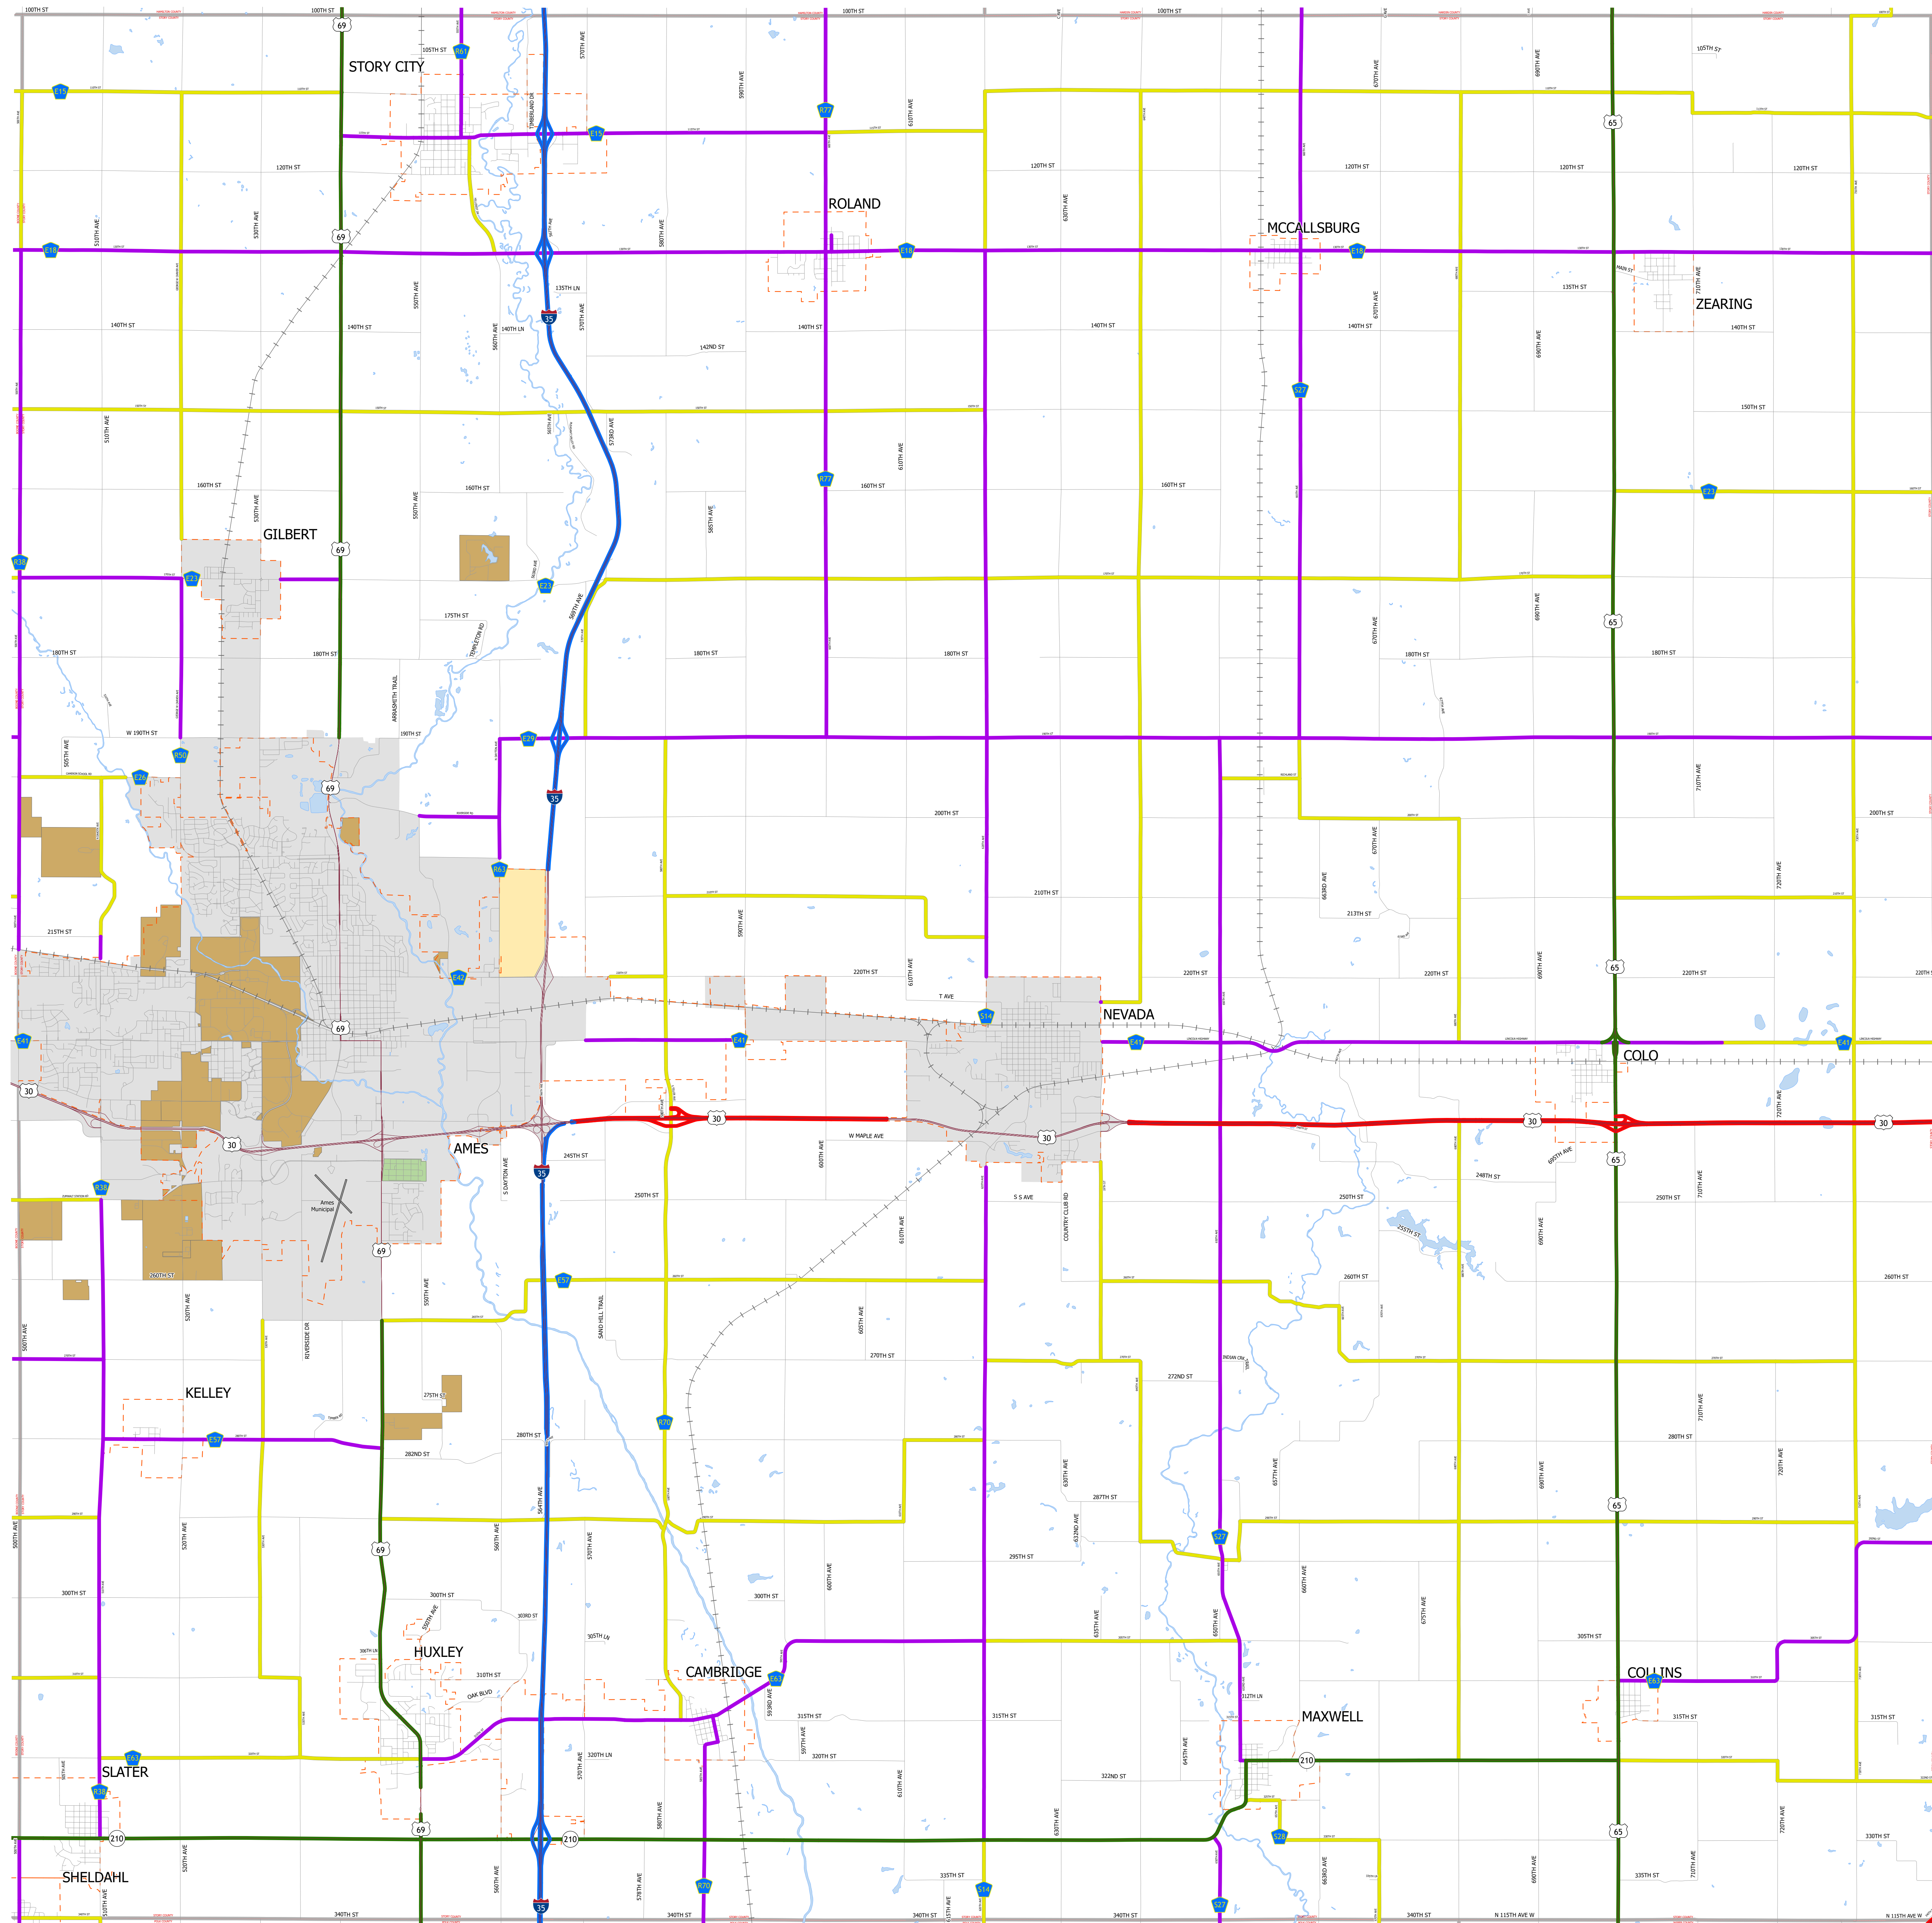

Story County IOWA

2/3/2026

- Interstate
- Other Principal Arterial
- Minor Arterial
- Major Collector
- Minor Collector
- Local Roads
- Corporate Limits
- Rail Lines
- State Parks
- State Institutions
- Federal Land
- County Borders
- Urban Areas

FUTURE CLASSIFIED ROUTES SHOWN AS DASHED LINES