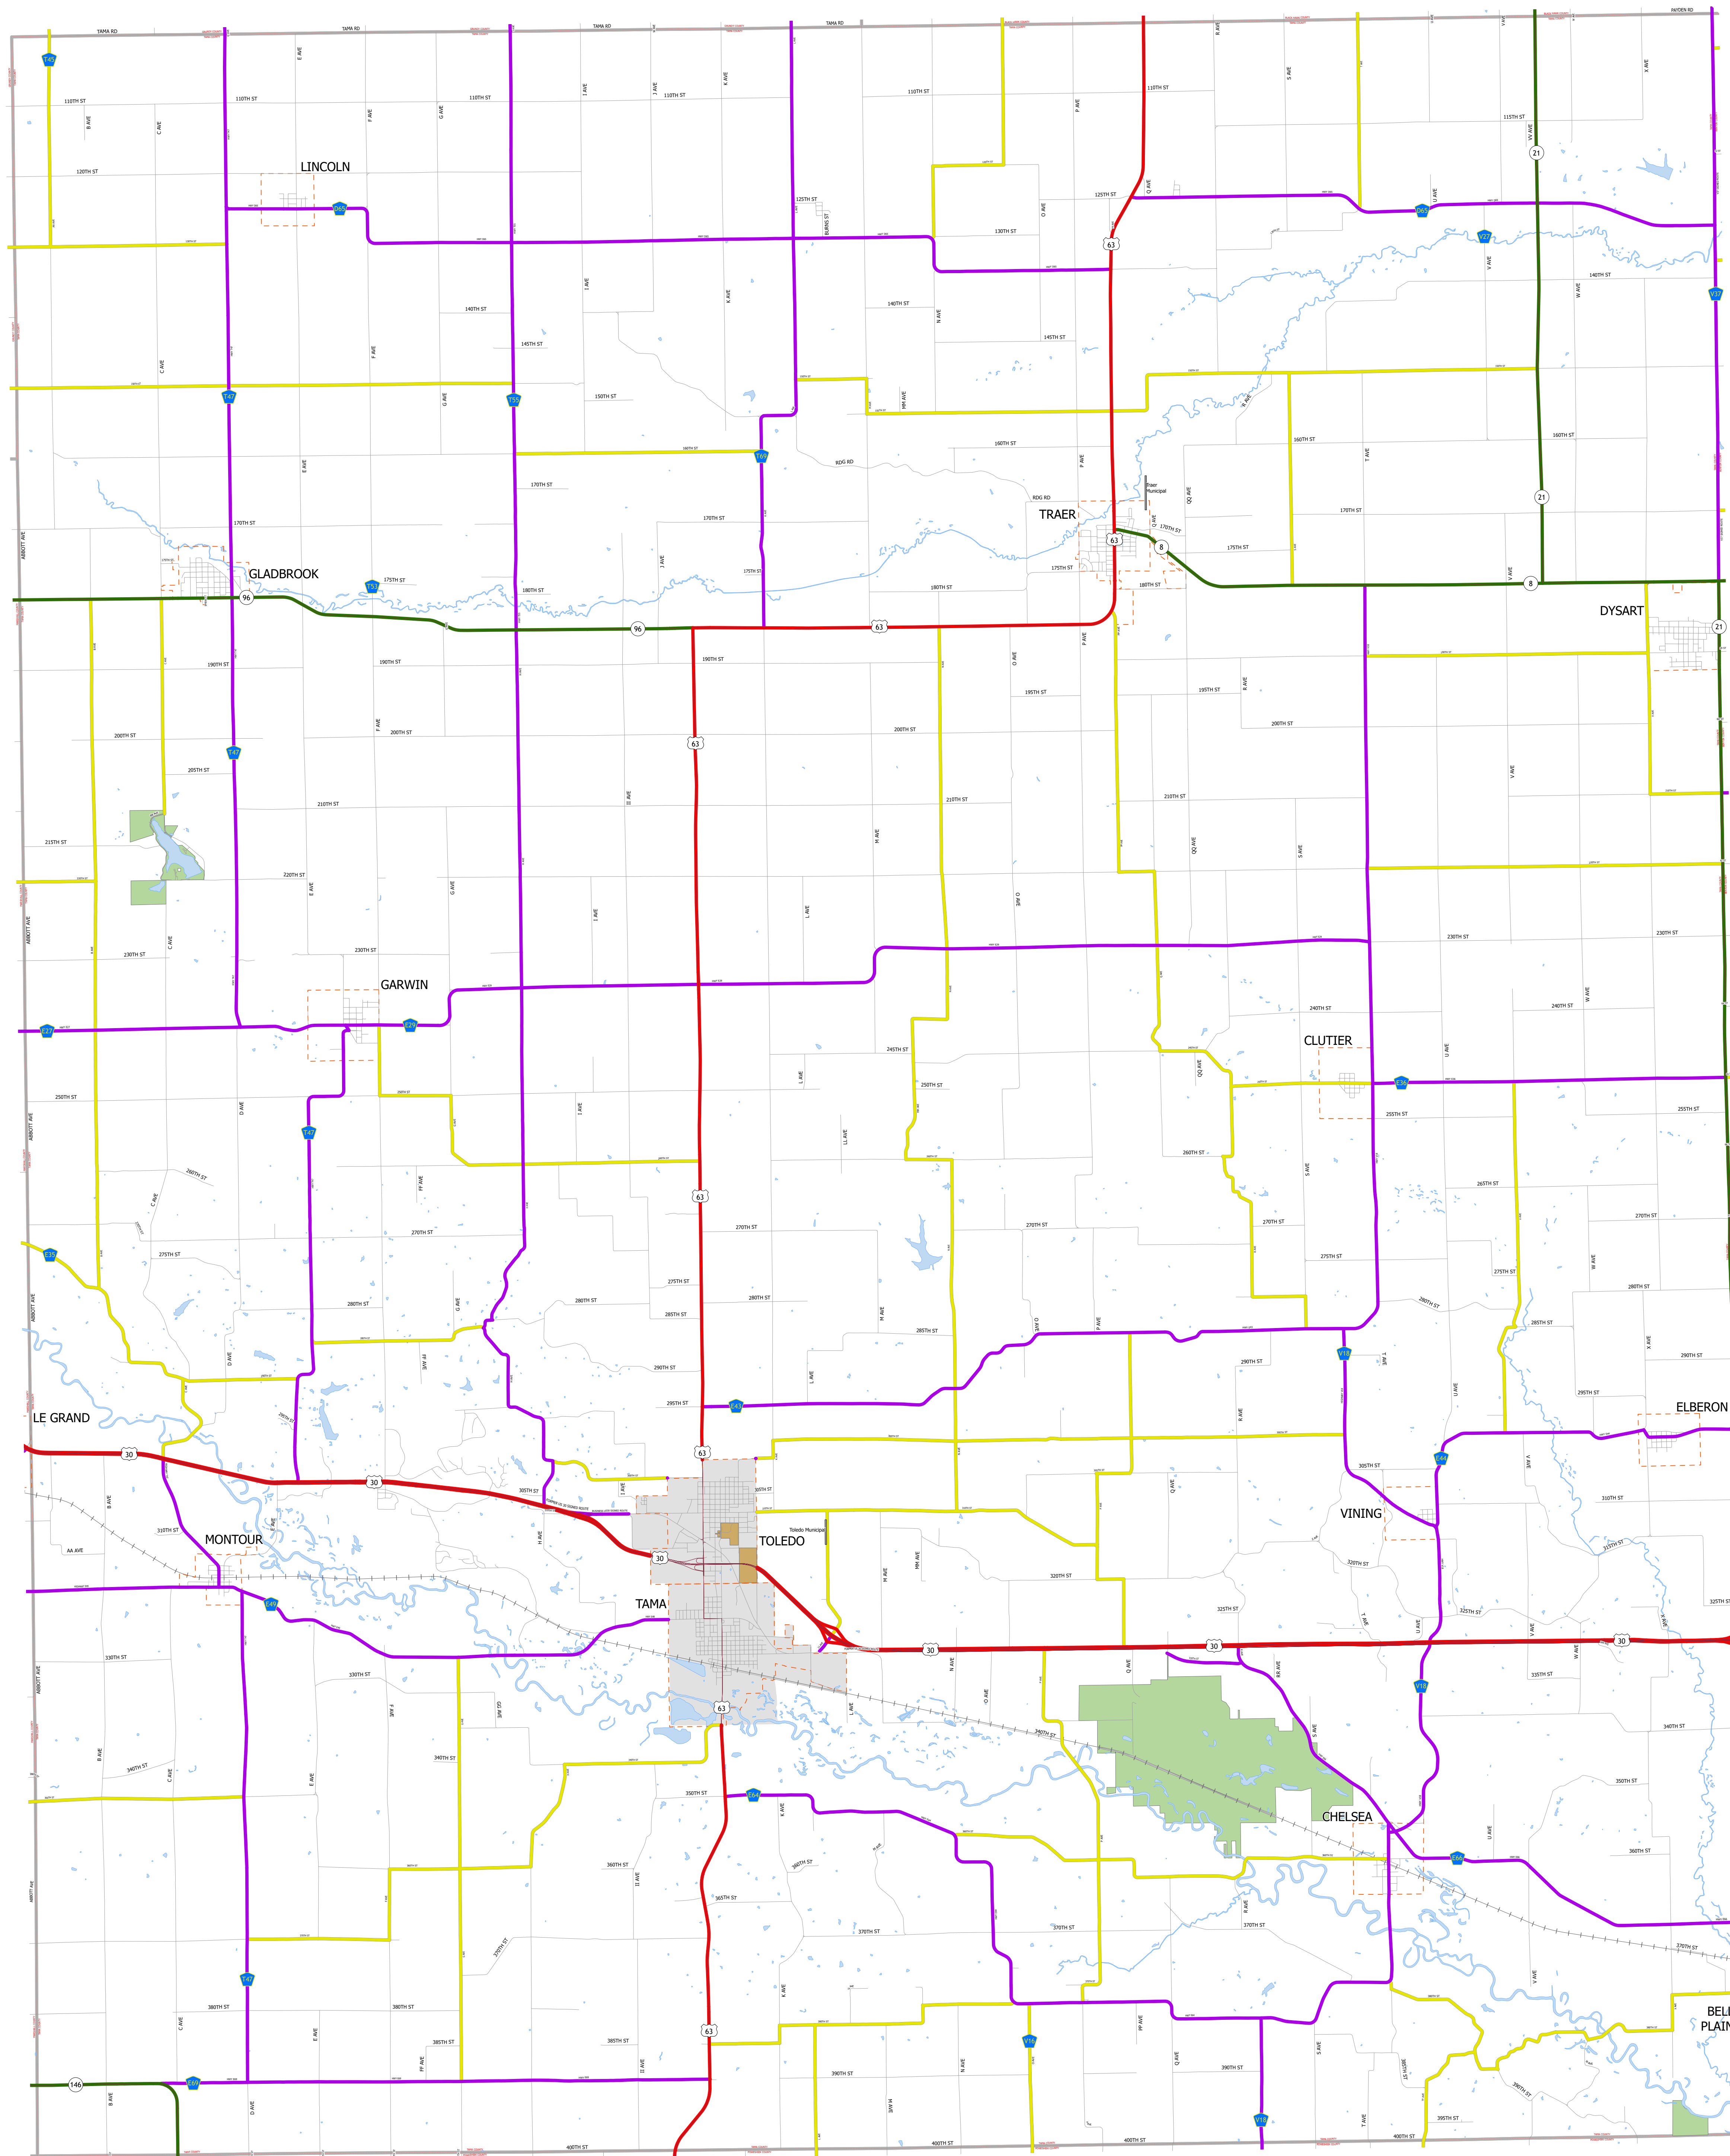

Tama County IOWA

2/3/2026

- Interstate
- Other Principal Arterial
- Minor Arterial
- Major Collector
- Minor Collector
- Local Roads
- Corporate Limits
- Rail Lines
- State Parks
- State Institutions
- Federal Land
- County Borders
- Urban Areas

FUTURE CLASSIFIED ROUTES SHOWN AS DASHED LINES

86