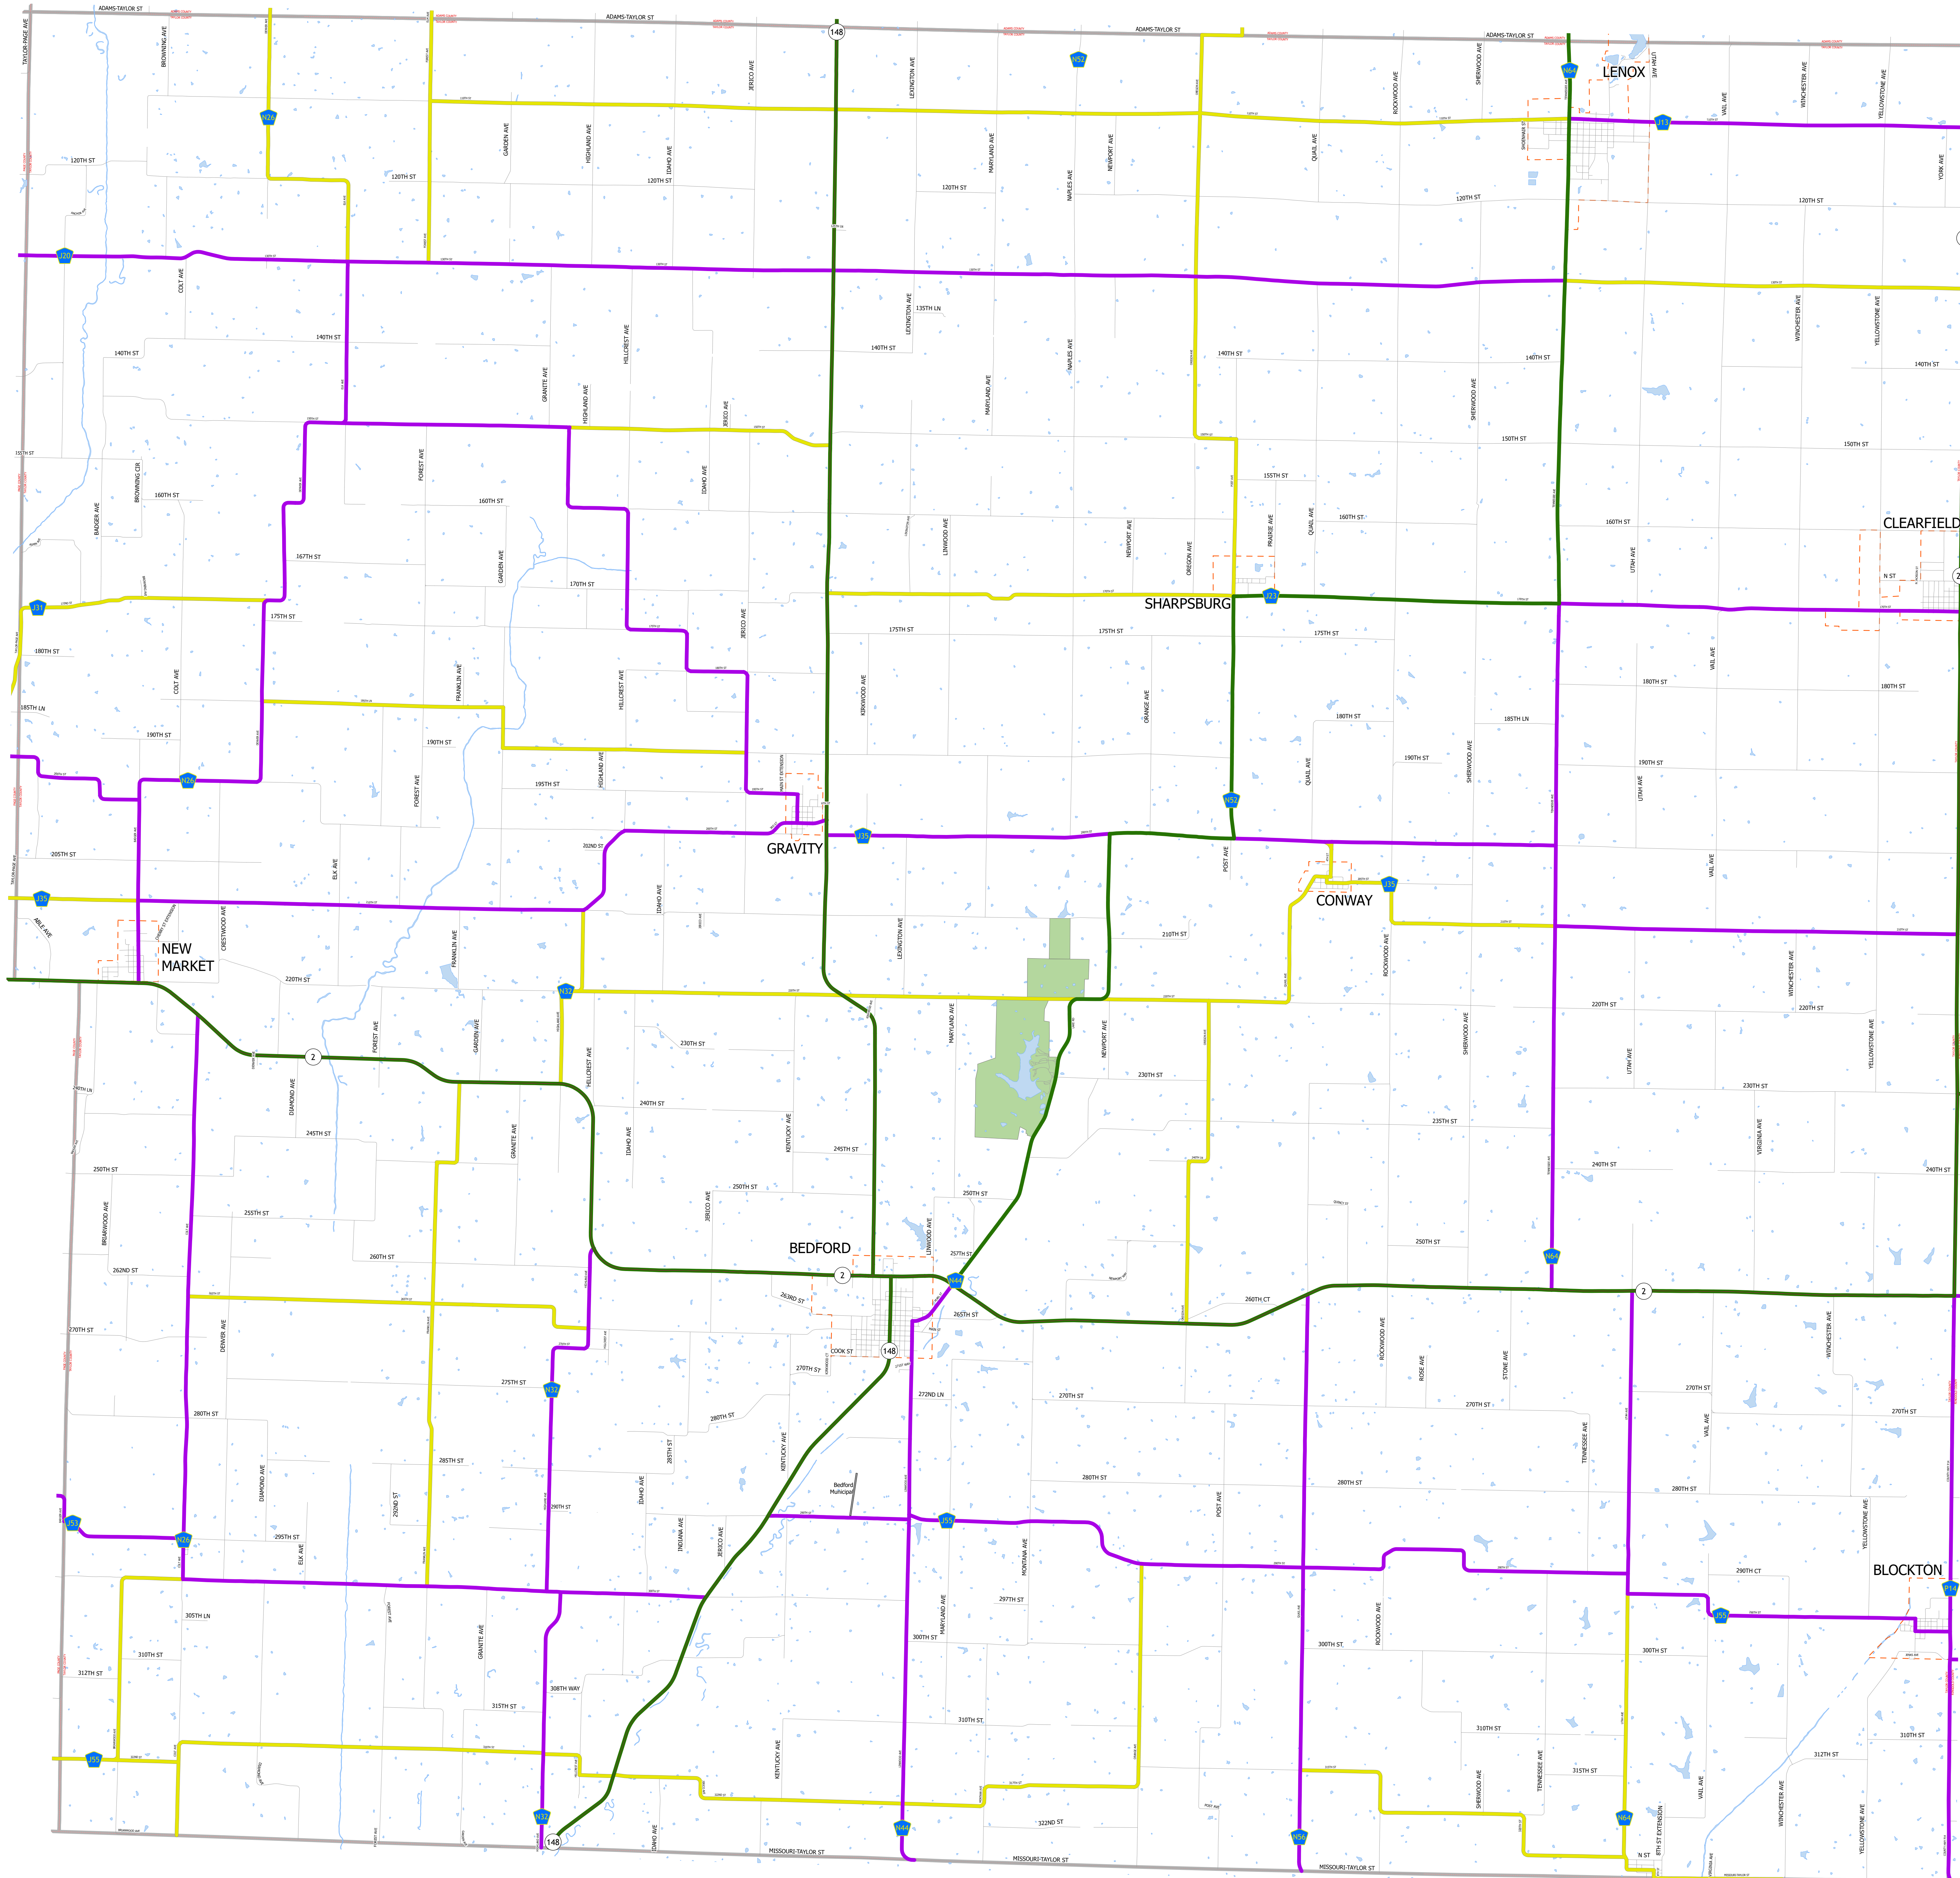

Taylor County IOWA

2/3/2026

-  Interstate
-  Other Principal Arterial
-  Minor Arterial
-  Major Collector
-  Minor Collector
-  Local Roads
-  Corporate Limits
-  Rail Lines
-  State Parks
-  State Institutions
-  Federal Land
-  County Borders
-  Urban Areas

FUTURE CLASSIFIED ROUTES SHOWN AS DASHED LINES

87