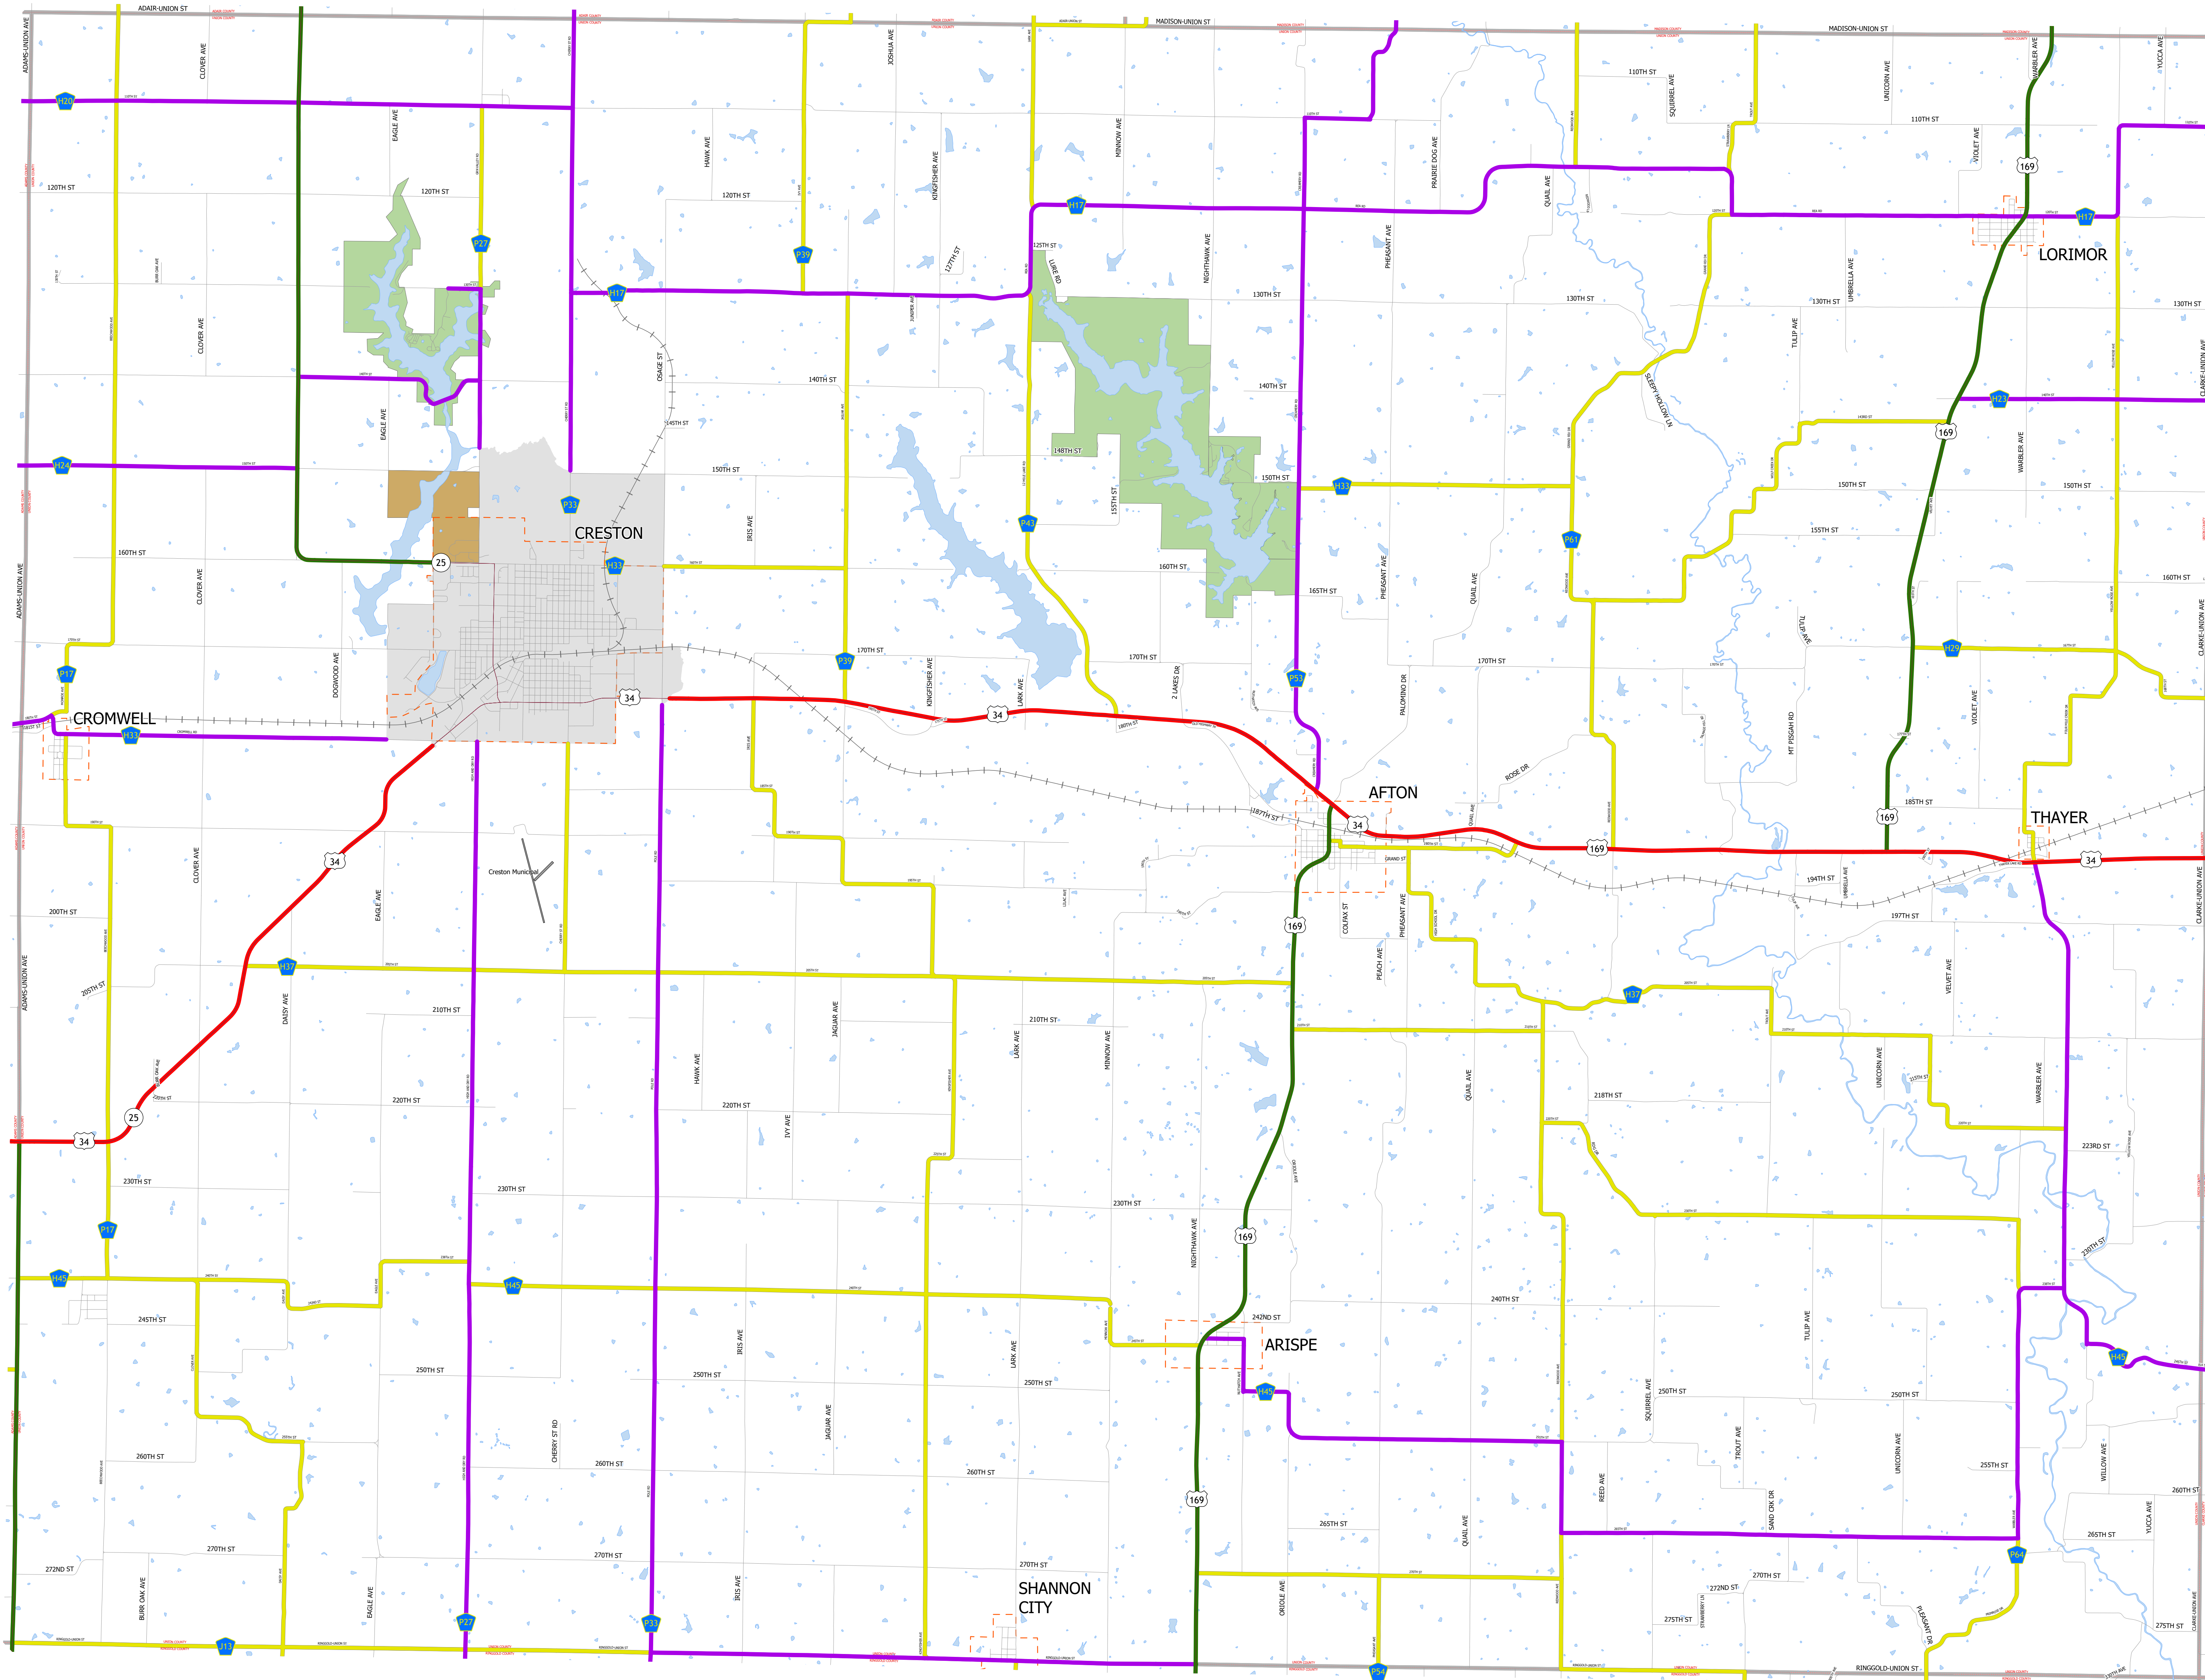

# Union County IOWA

2/3/2026

- Interstate
- Other Principal Arterial
- Minor Arterial
- Major Collector
- Minor Collector
- Local Roads
- Corporate Limits
- Rail Lines
- State Parks
- State Institutions
- Federal Land
- County Borders
- Urban Areas

FUTURE CLASSIFIED ROUTES SHOWN AS DASHED LINES