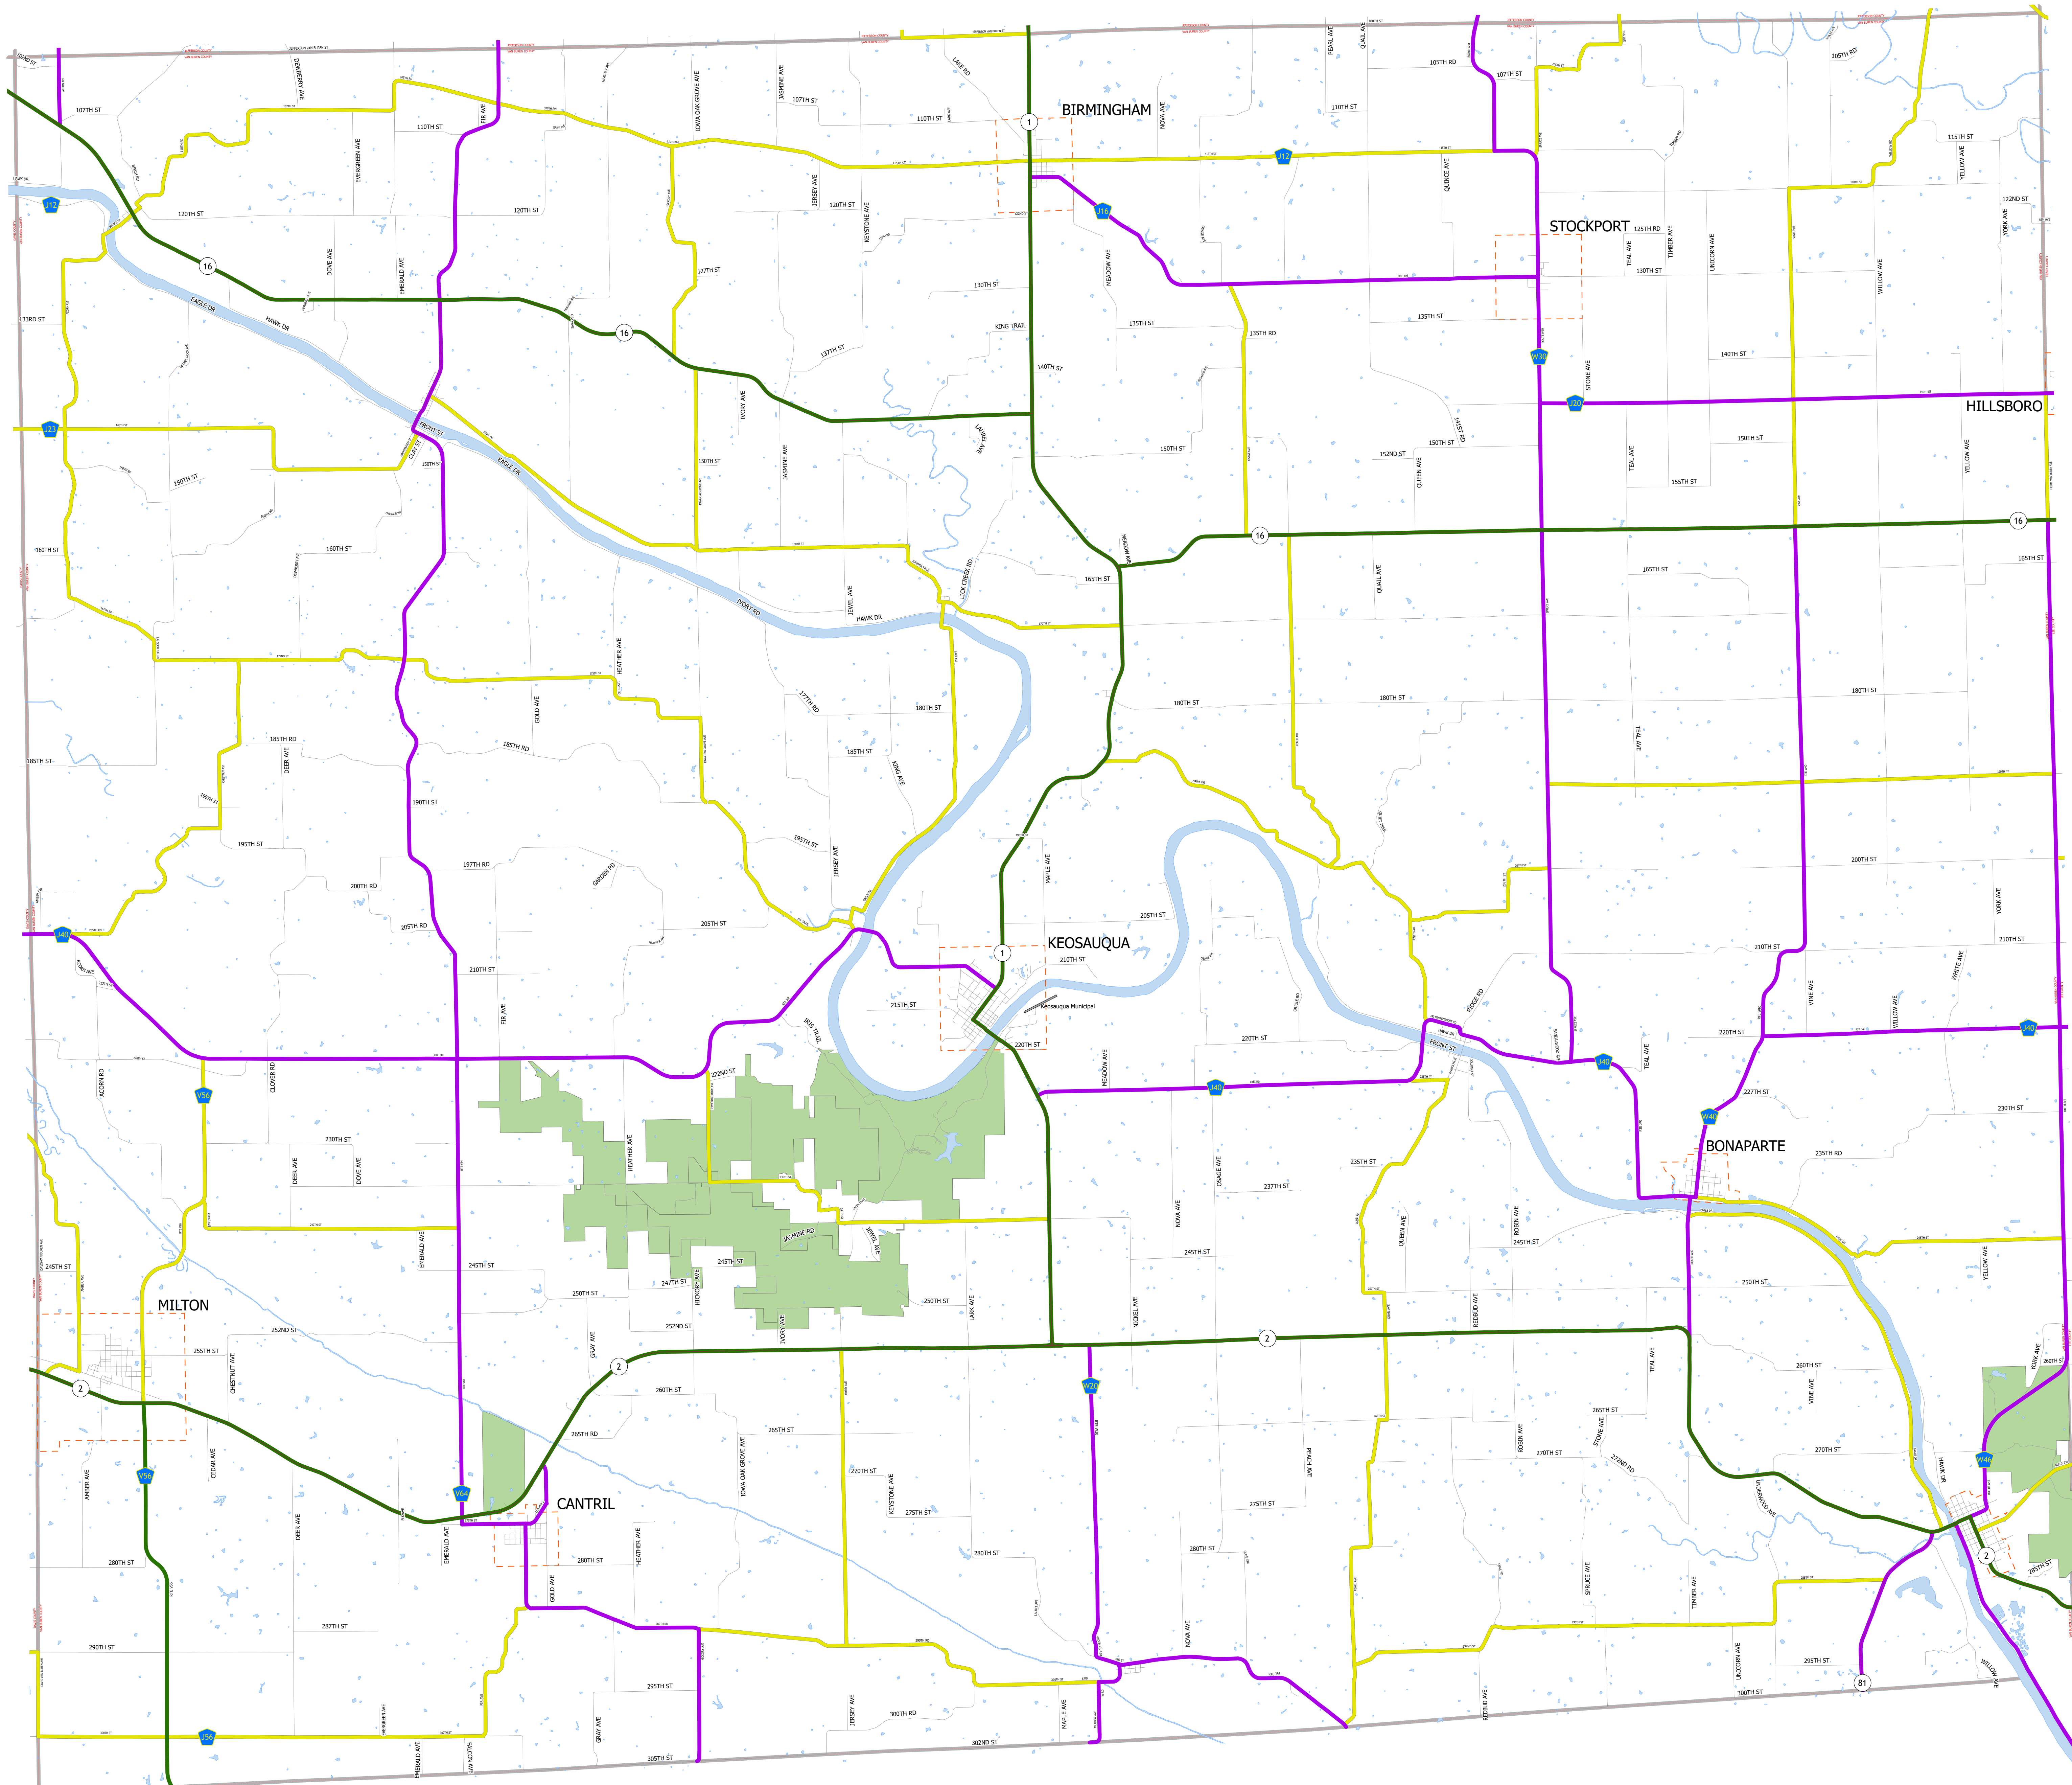

Van Buren County IOWA

2/3/2026

- Interstate
- Other Principal Arterial
- Minor Arterial
- Major Collector
- Minor Collector
- Local Roads
- Corporate Limits
- Rail Lines
- State Parks
- State Institutions
- Federal Land
- County Borders
- Urban Areas

FUTURE CLASSIFIED ROUTES SHOWN AS DASHED LINES

89