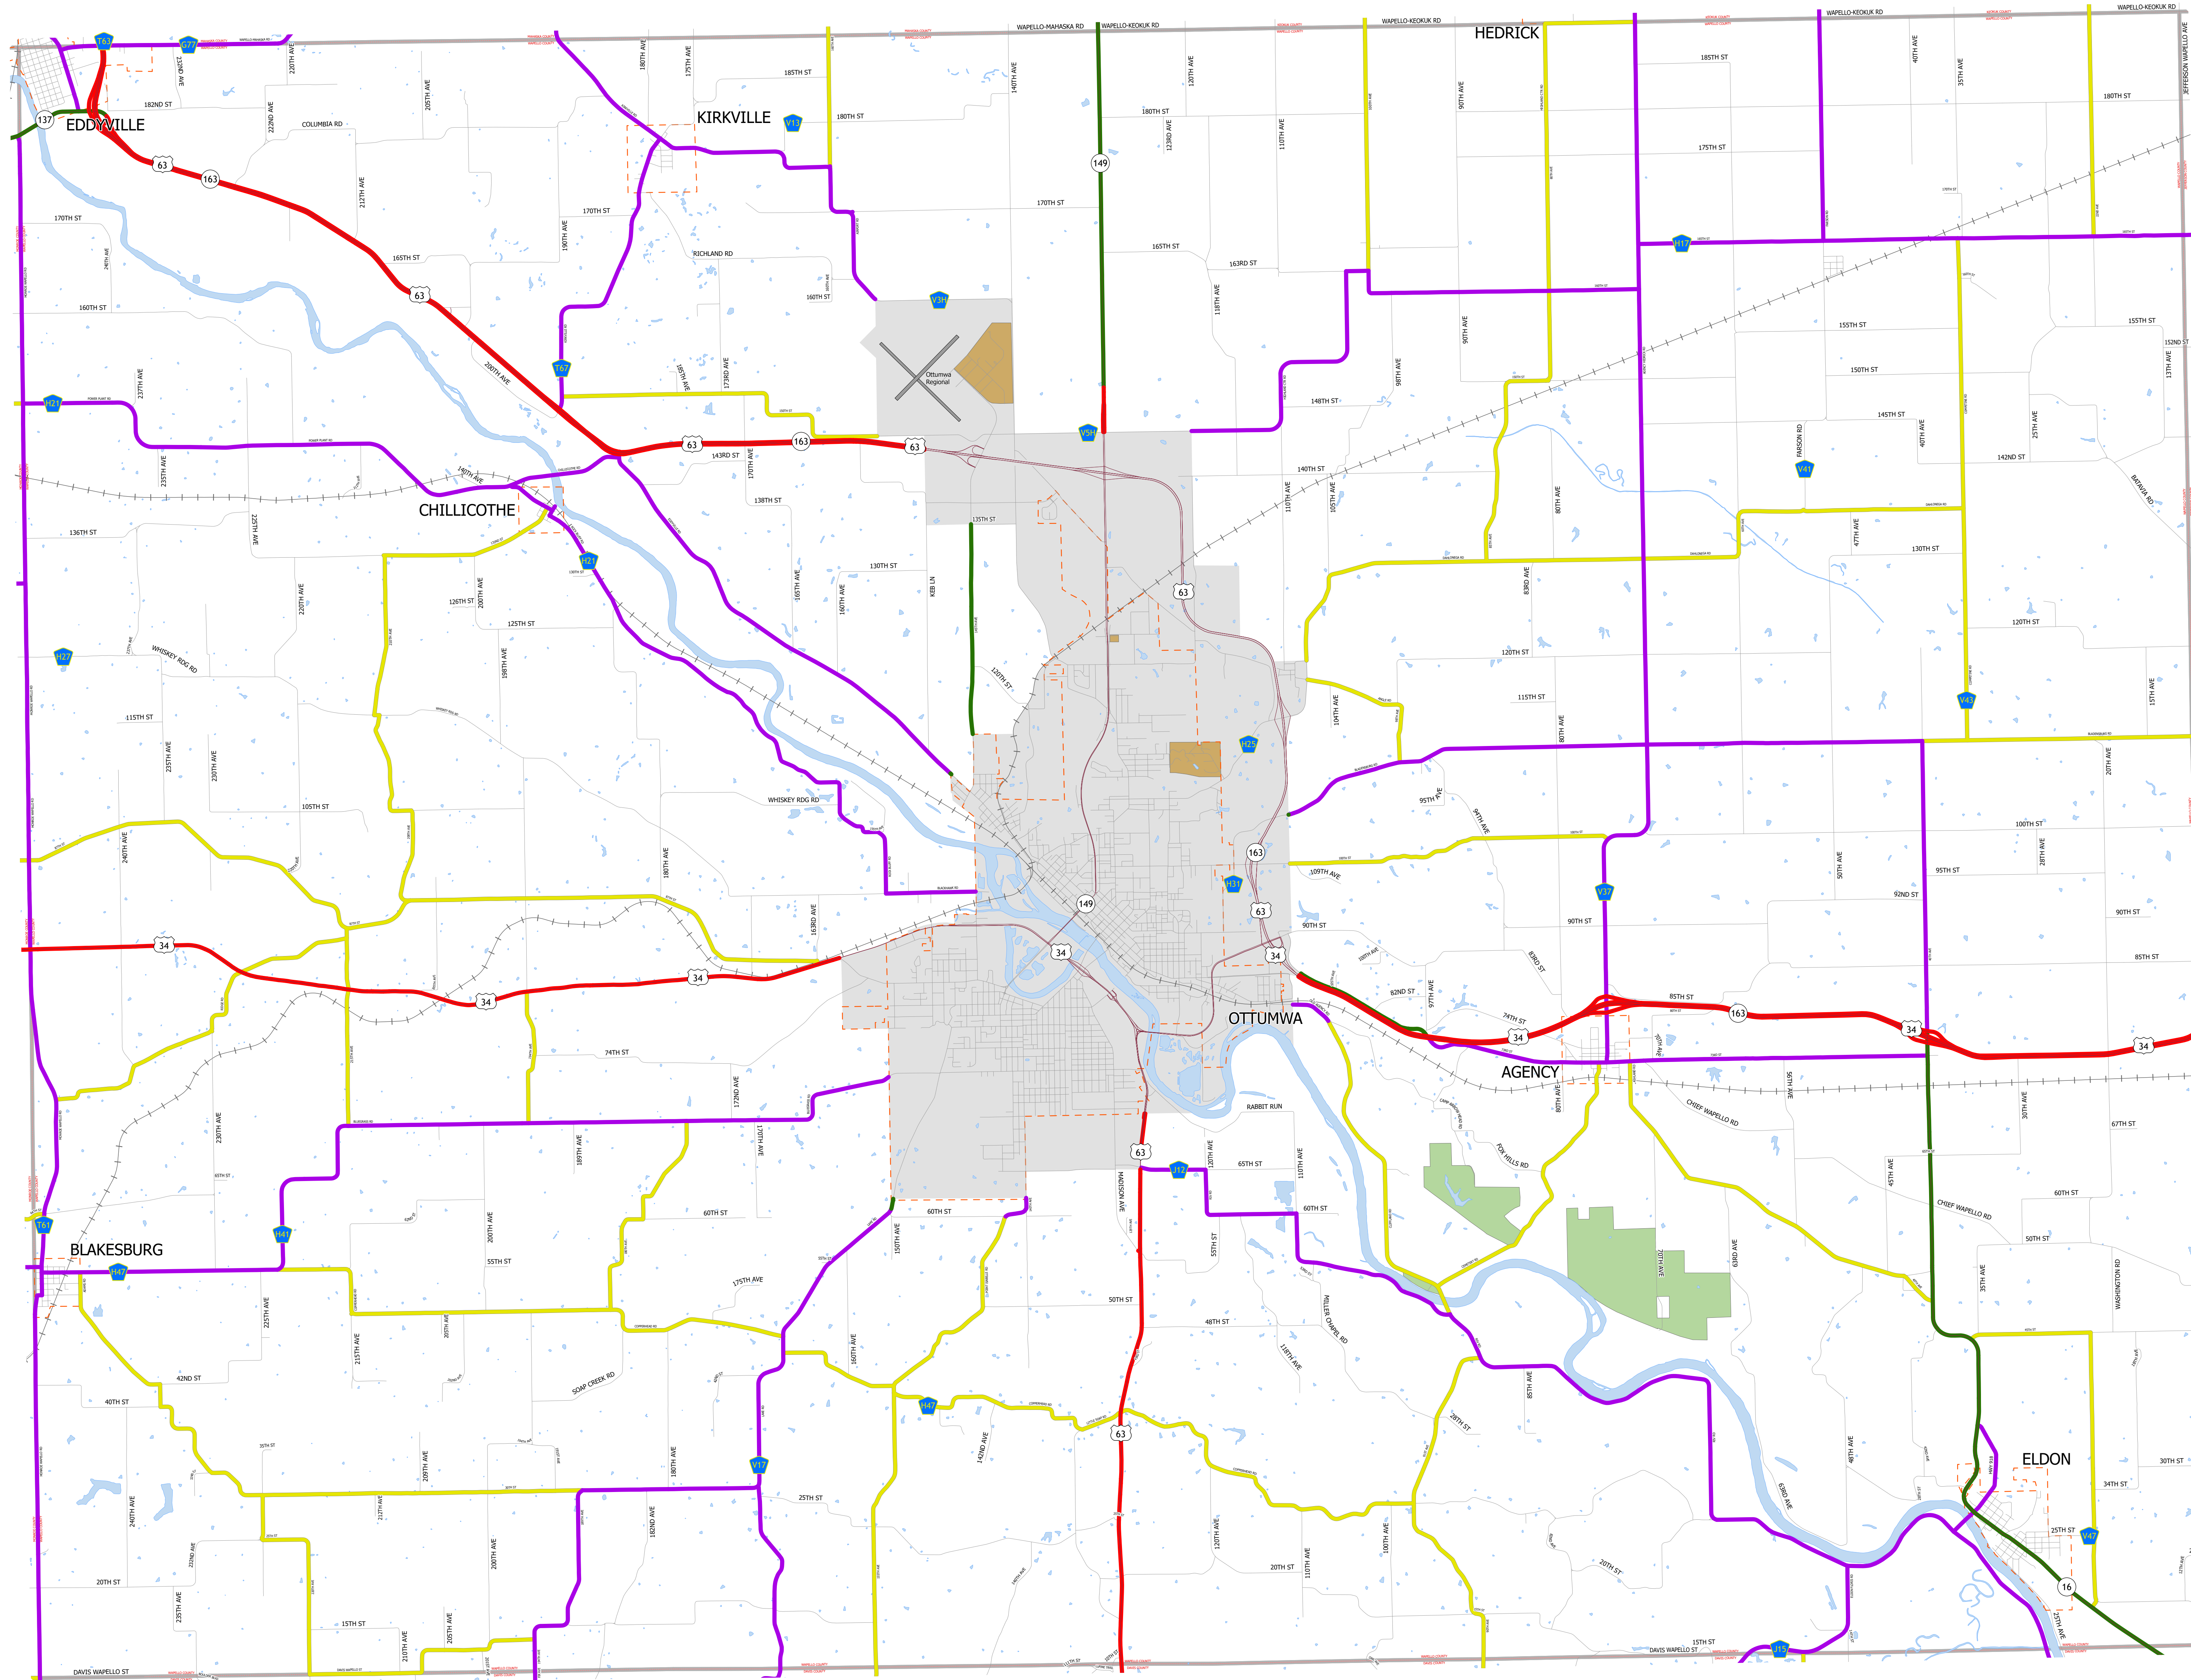

Wapello County IOWA

2/3/2026

- Interstate
- Other Principal Arterial
- Minor Arterial
- Major Collector
- Minor Collector
- Local Roads
- Corporate Limits
- Rail Lines
- State Parks
- State Institutions
- Federal Land
- County Borders
- Urban Areas

FUTURE CLASSIFIED ROUTES SHOWN AS DASHED LINES

90