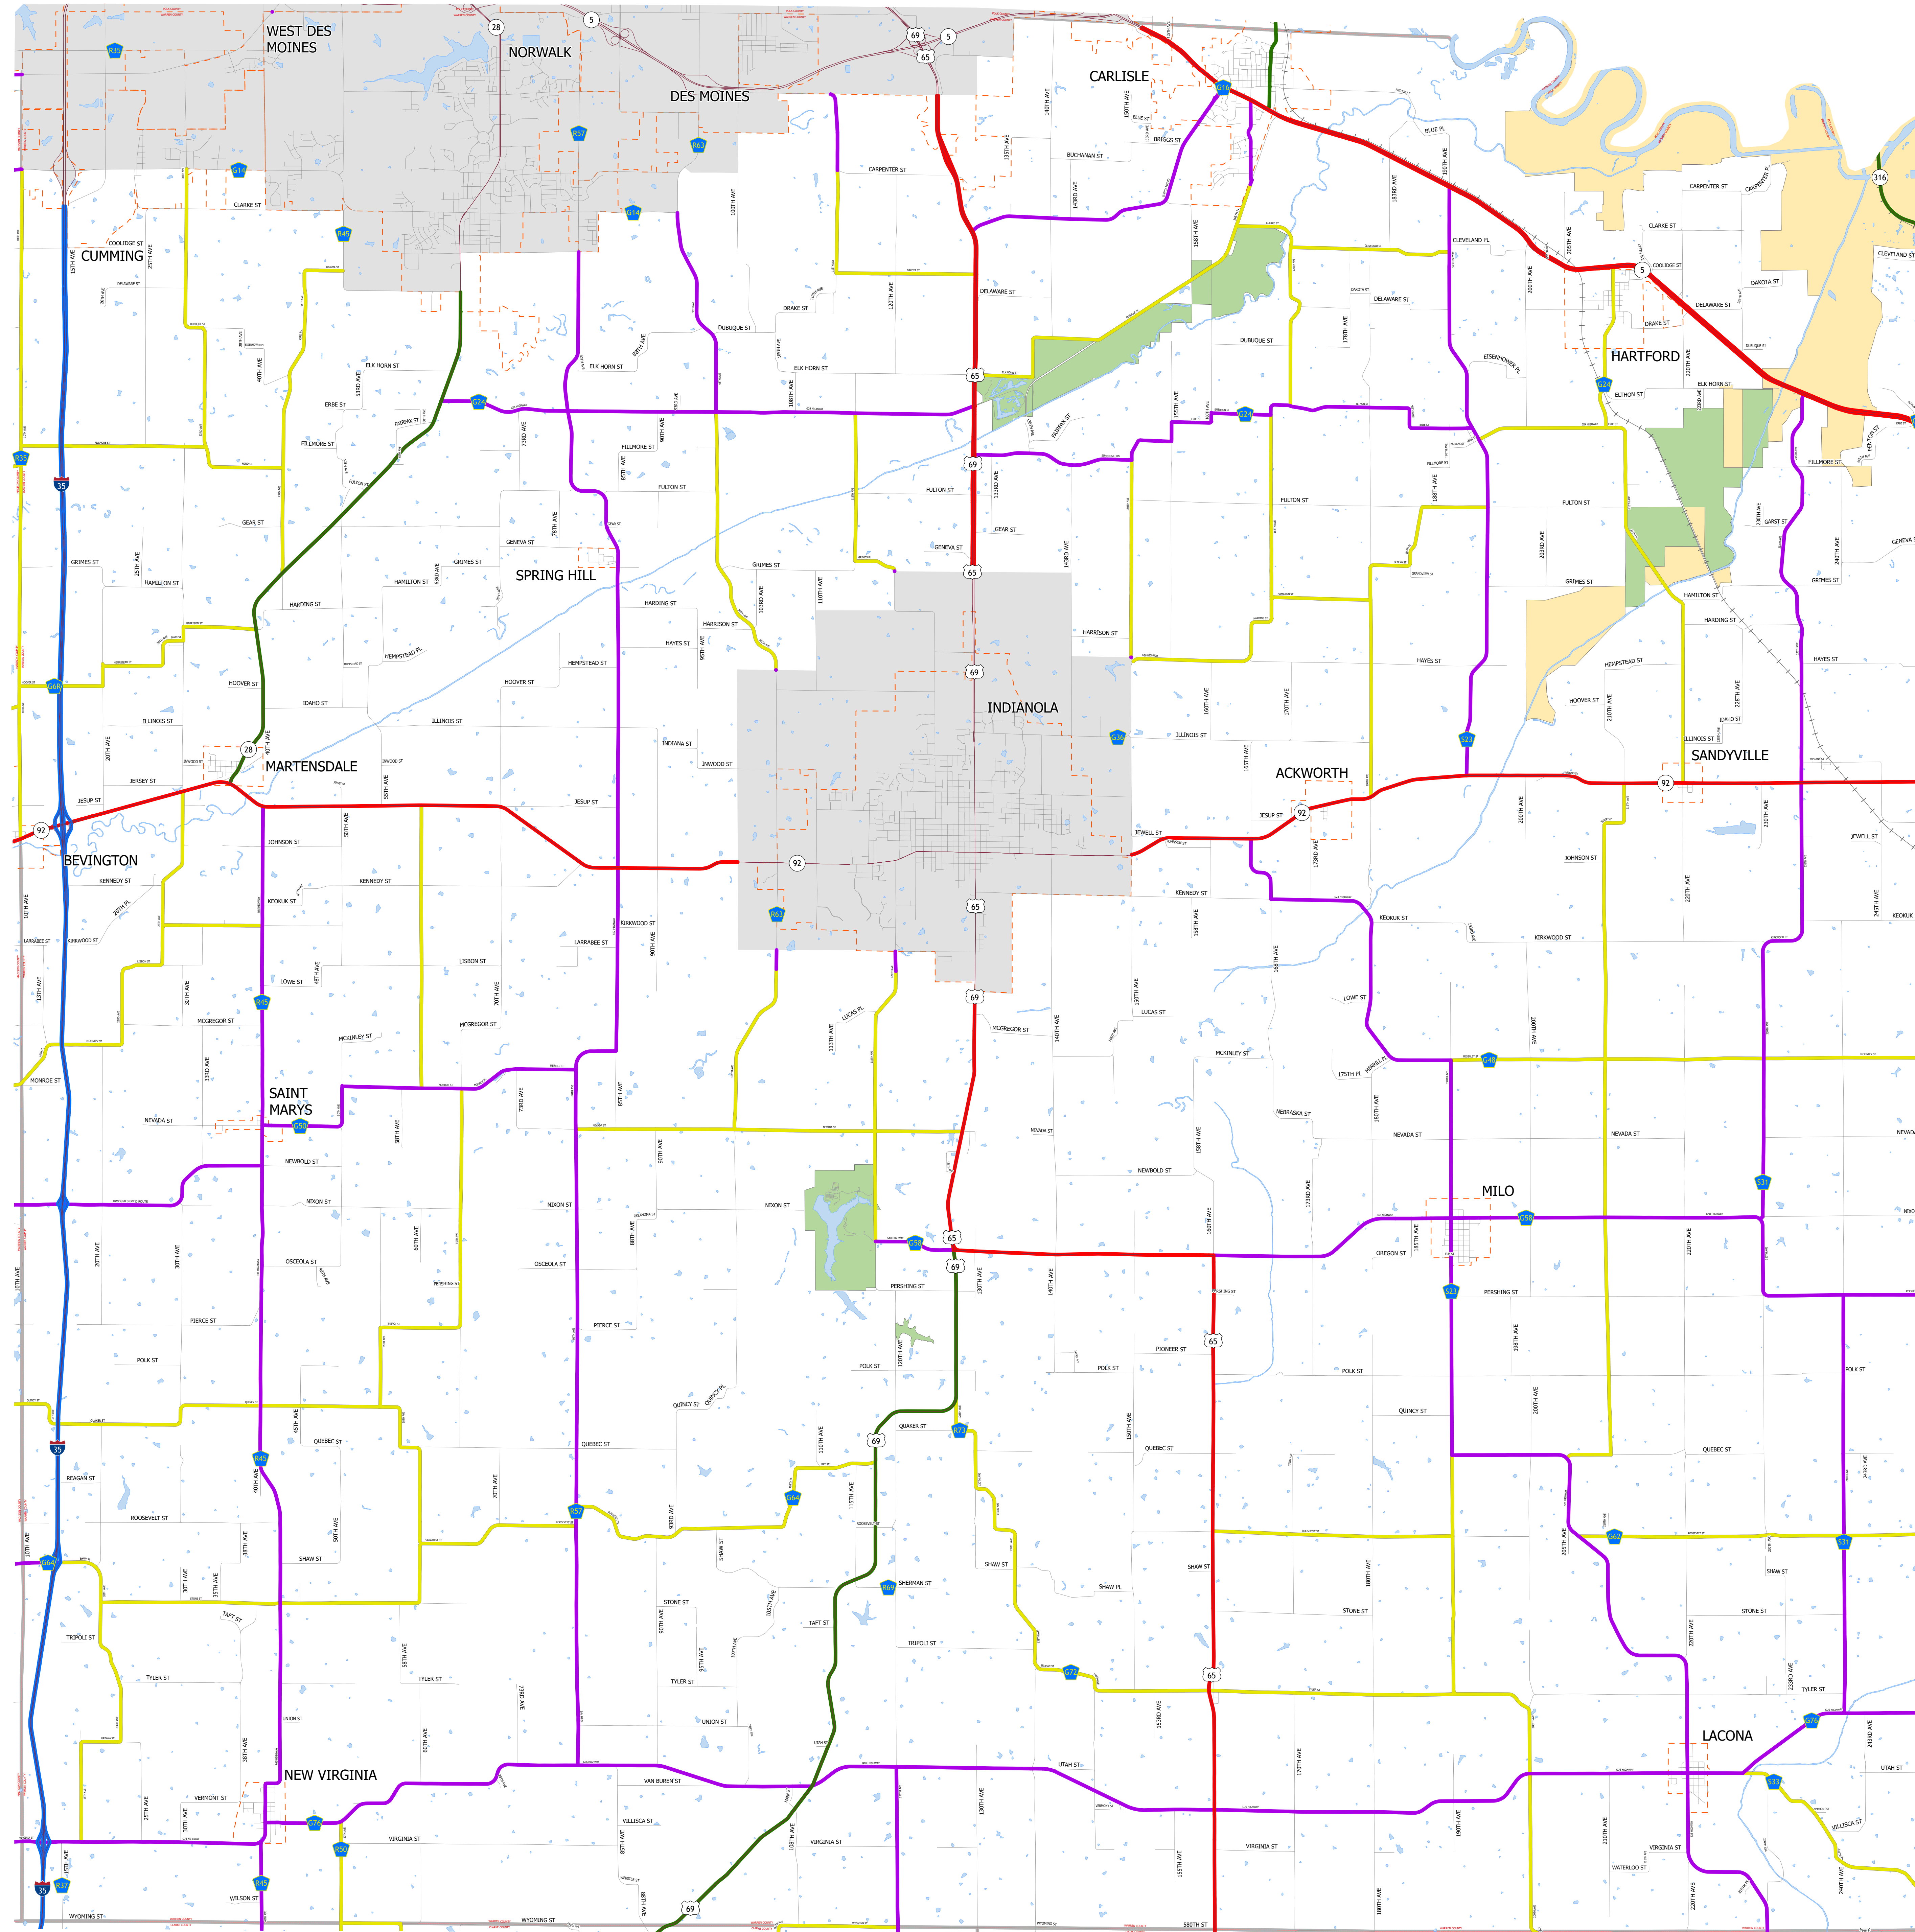

Warren County IOWA

2/3/2026

-  Interstate
-  Other Principal Arterial
-  Minor Arterial
-  Major Collector
-  Minor Collector
-  Local Roads
-  Corporate Limits
-  Rail Lines
-  State Parks
-  State Institutions
-  Federal Land
-  County Borders
-  Urban Areas

FUTURE CLASSIFIED ROUTES SHOWN AS DASHED LINES

91