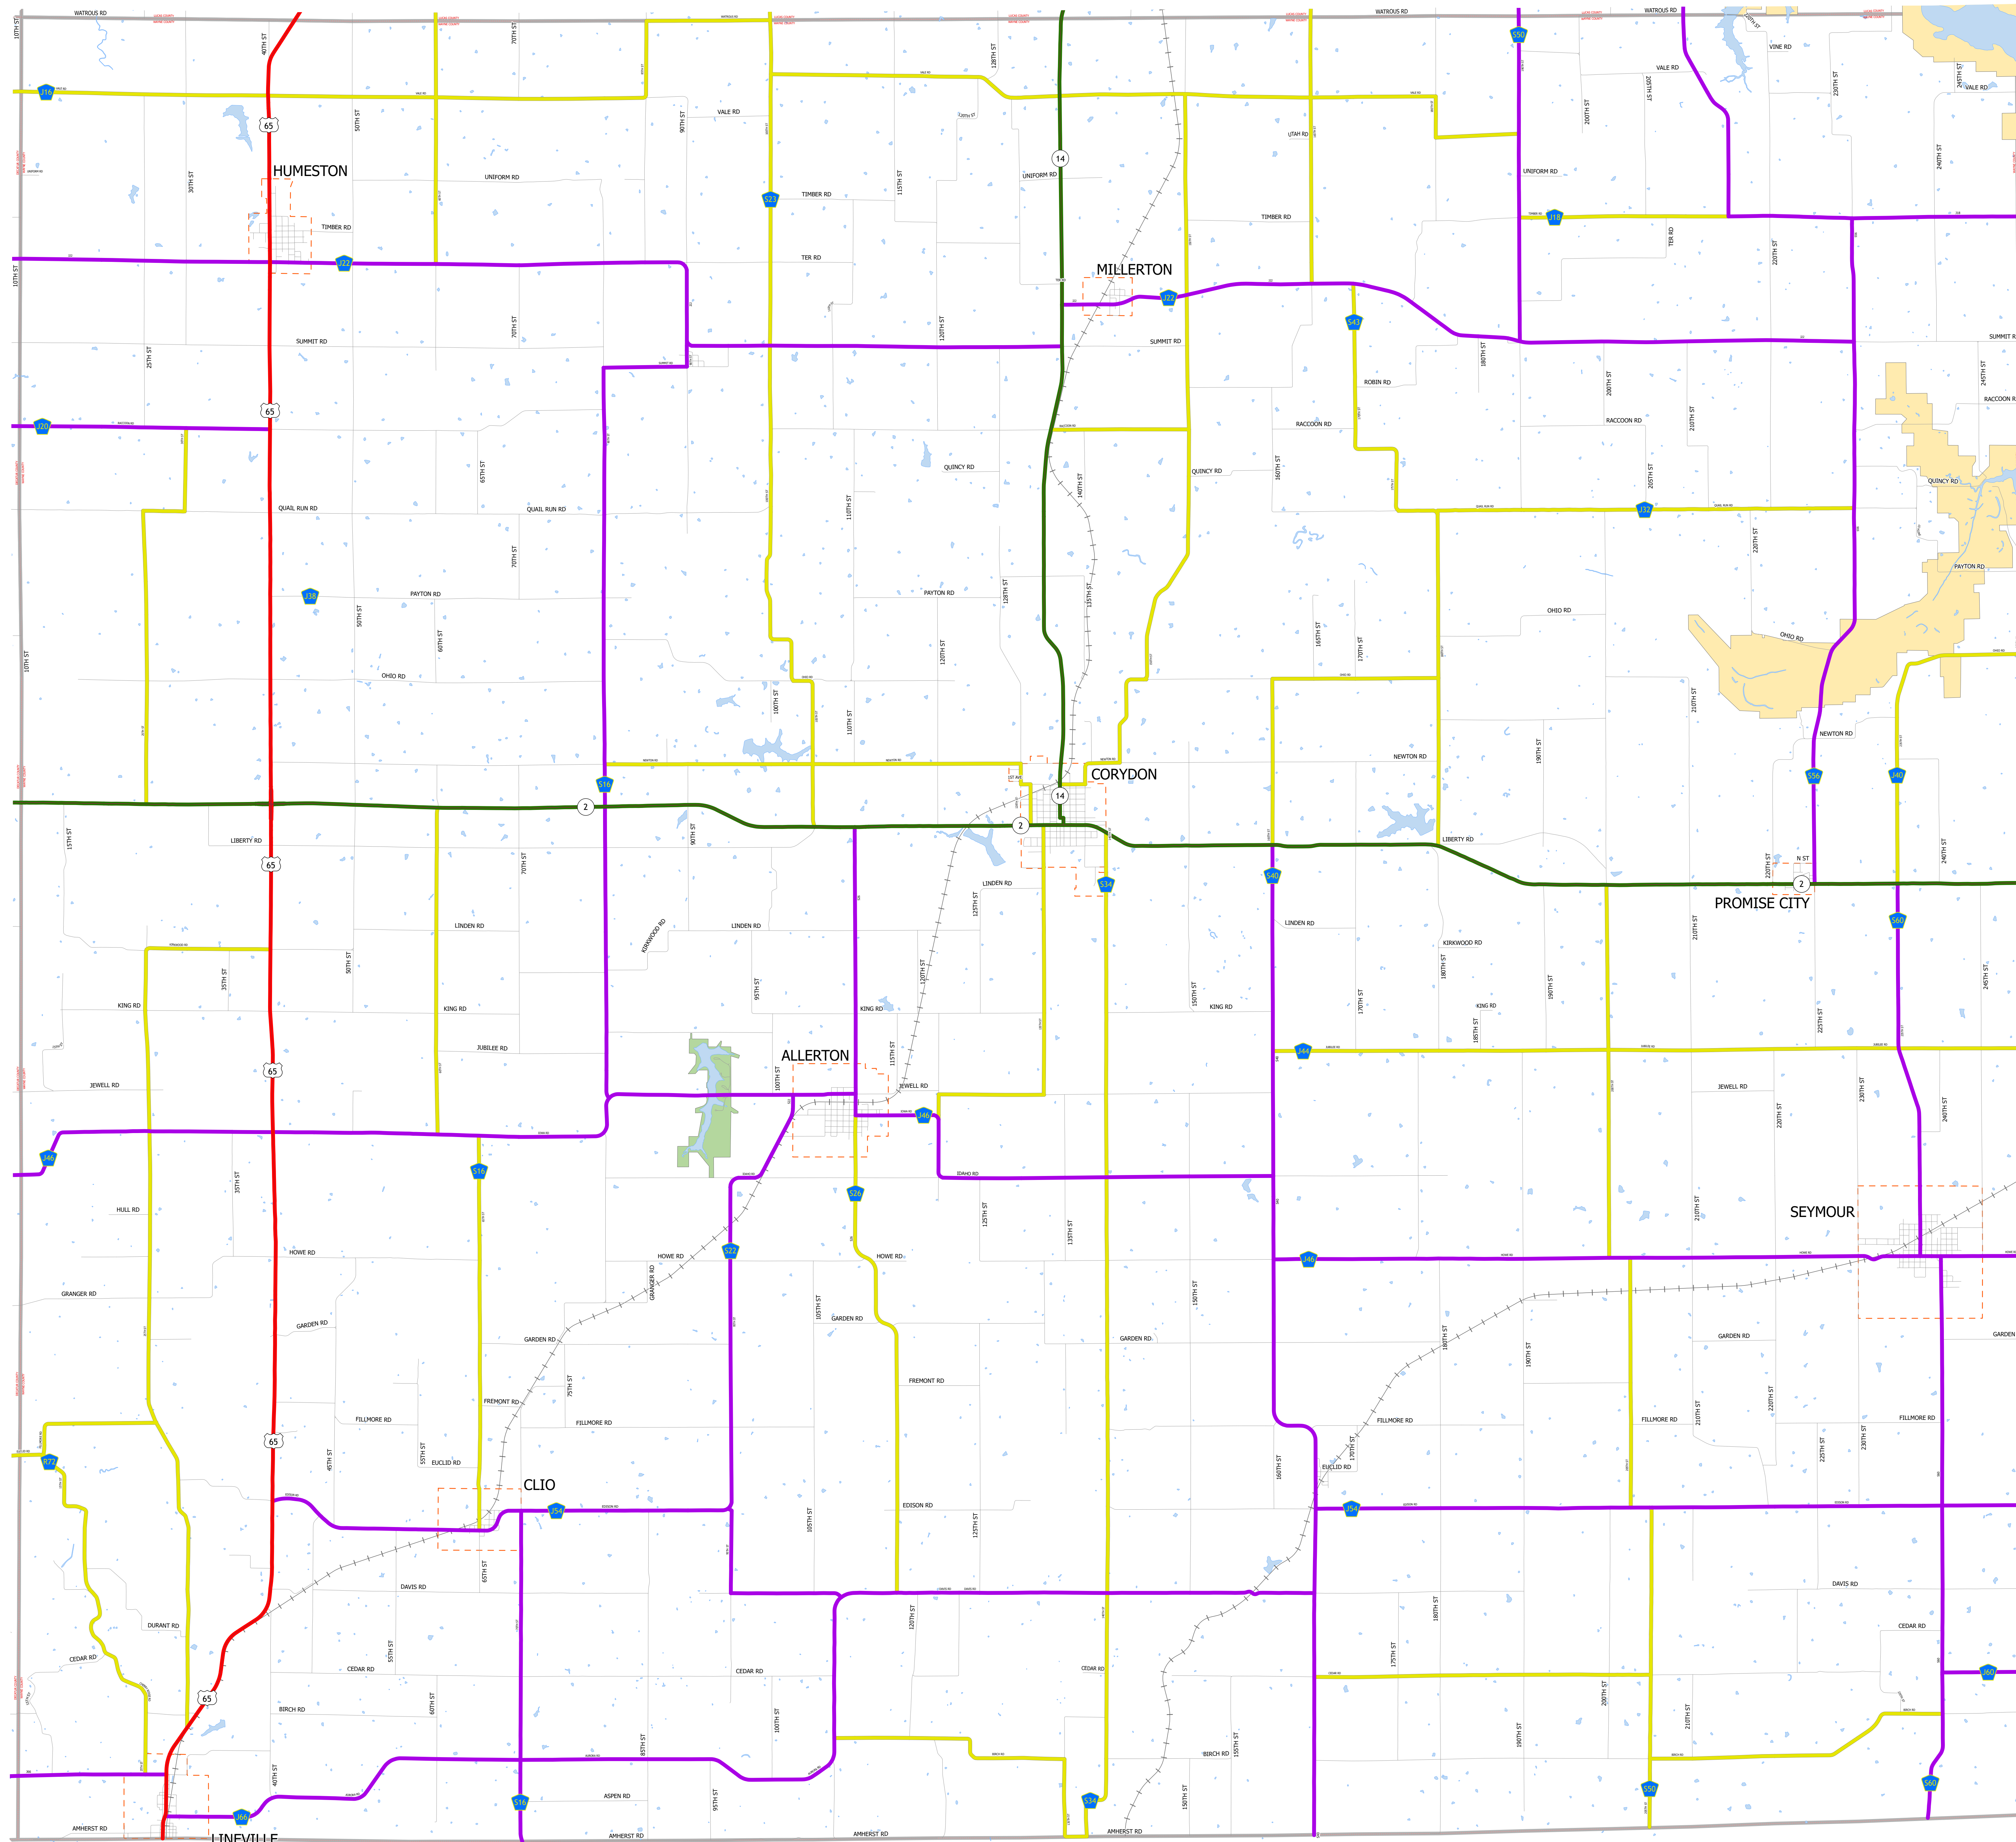

Wayne County IOWA

2/3/2026

-  Interstate
-  Other Principal Arterial
-  Minor Arterial
-  Major Collector
-  Minor Collector
-  Local Roads
-  Corporate Limits
-  Rail Lines
-  State Parks
-  State Institutions
-  Federal Land
-  County Borders
-  Urban Areas

FUTURE CLASSIFIED ROUTES SHOWN AS DASHED LINES

93