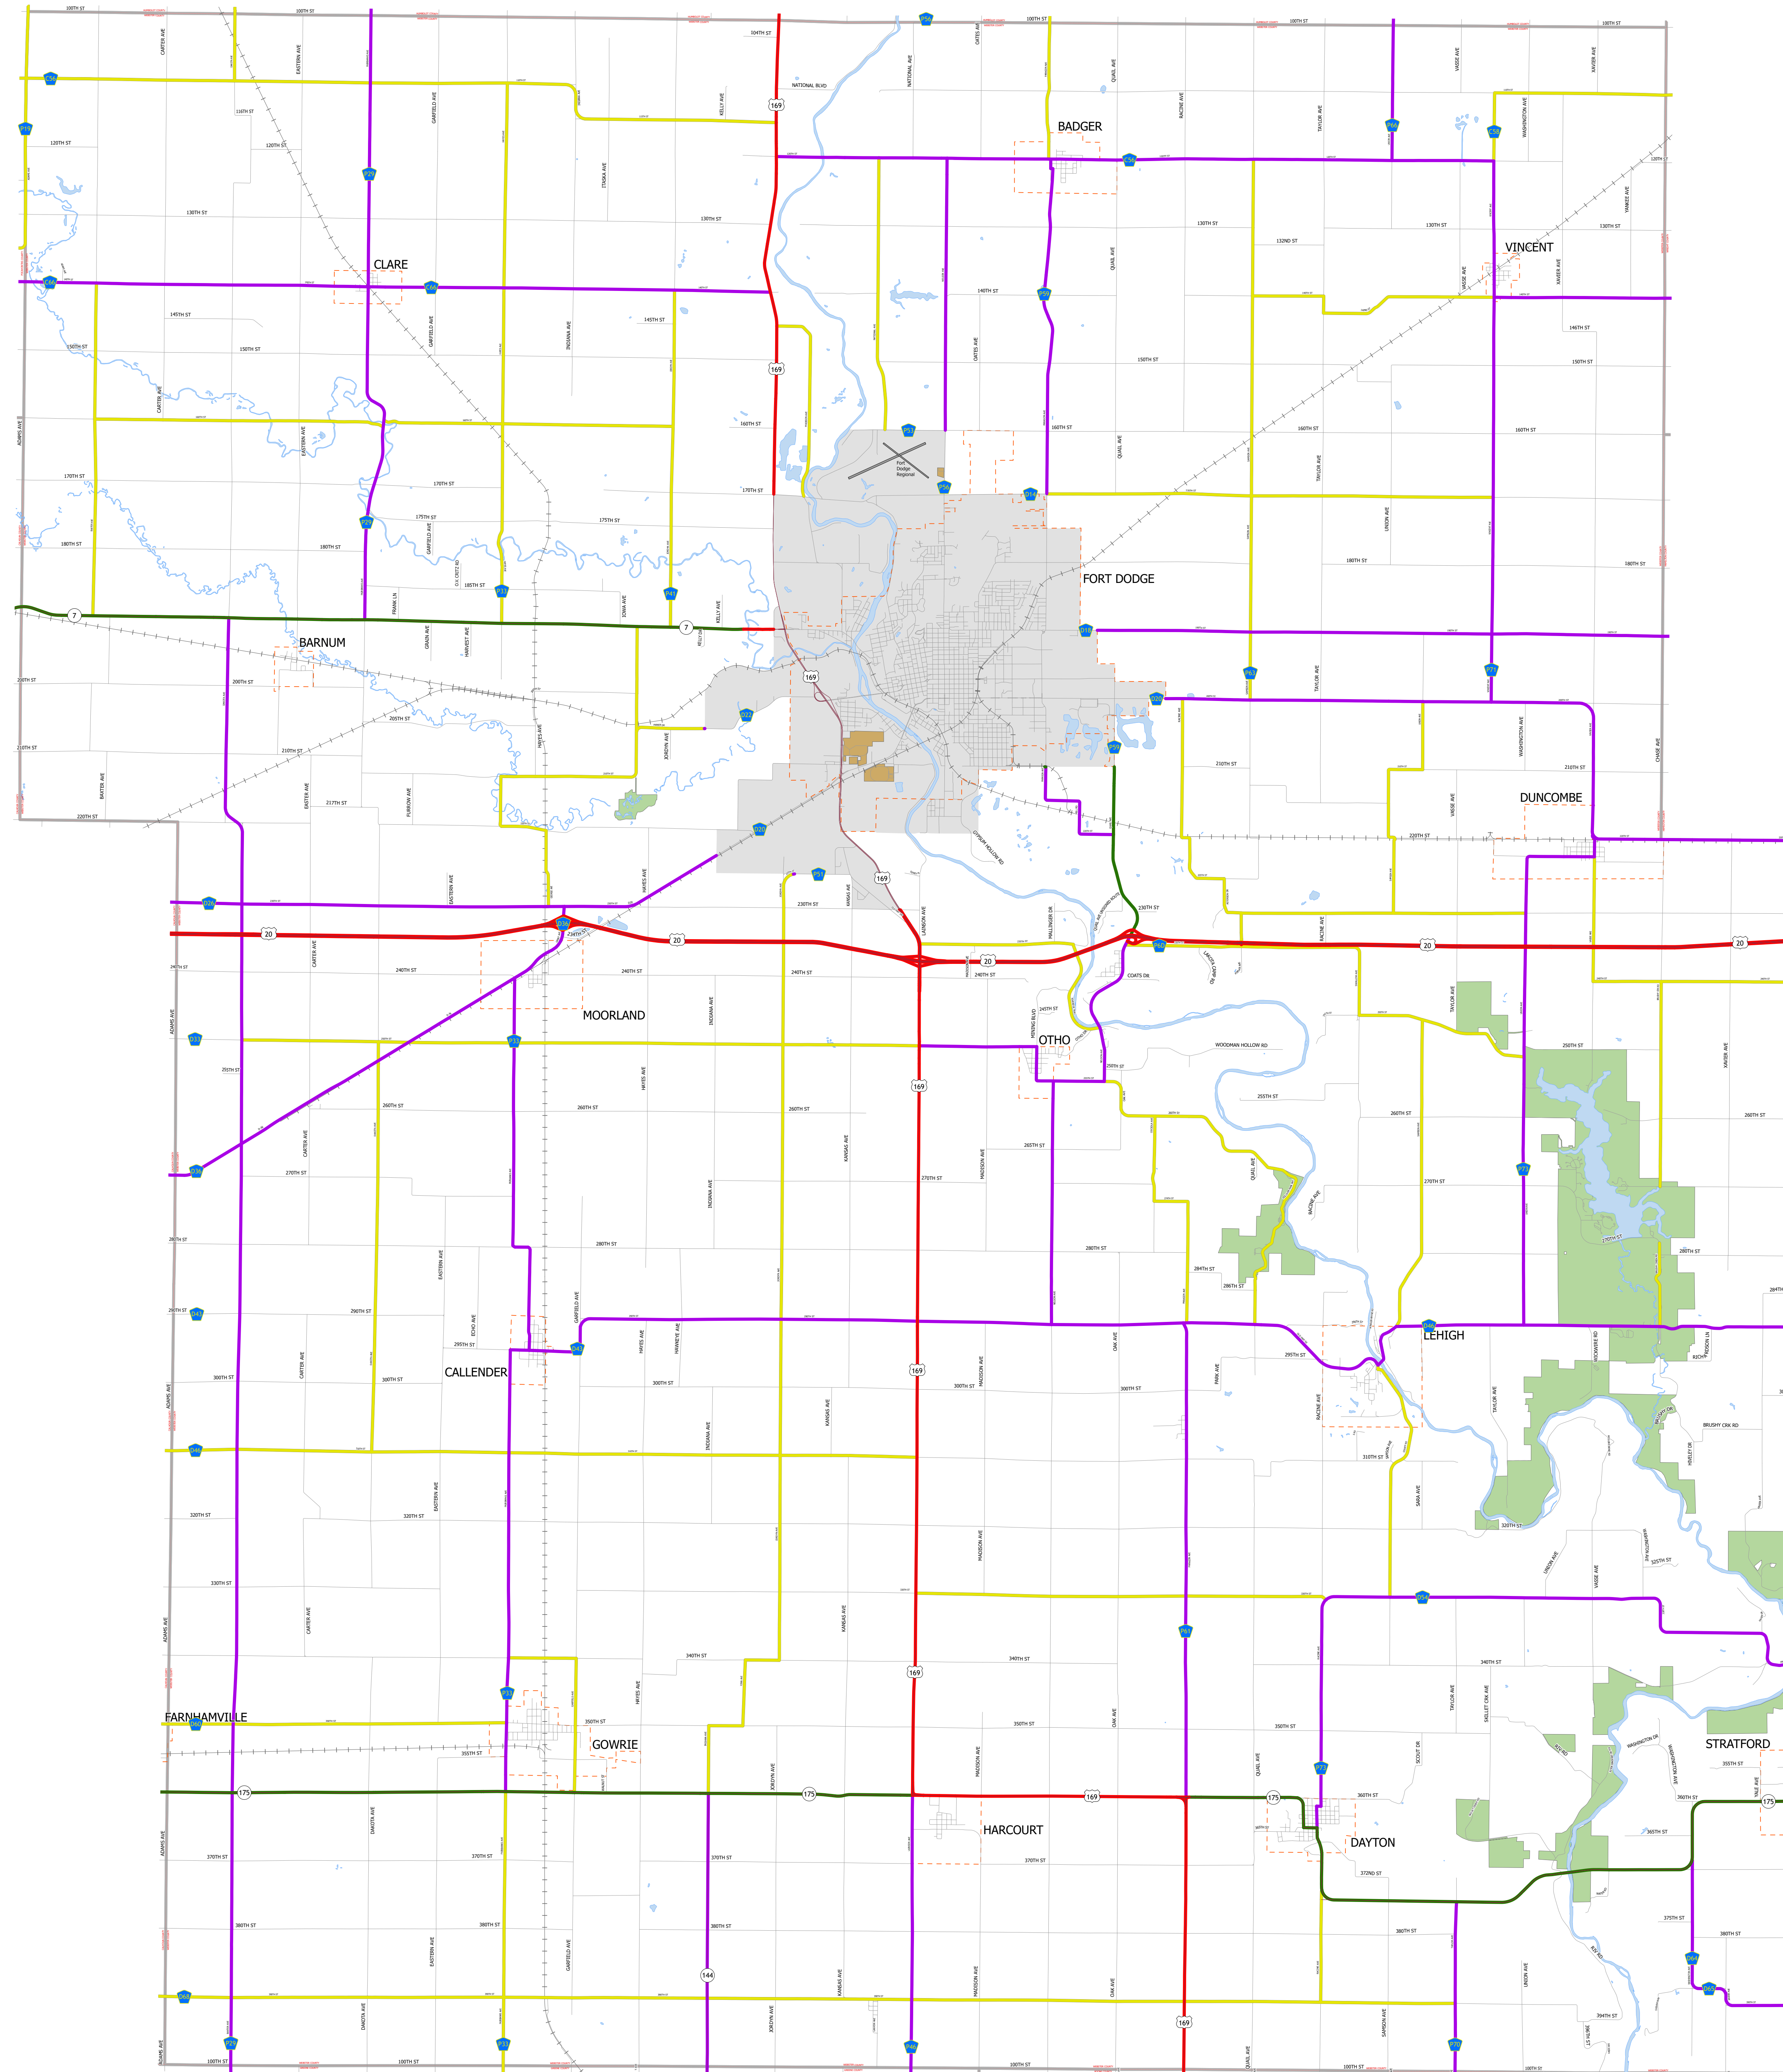

Webster County IOWA

2/3/2026

- Interstate
- Other Principal Arterial
- Minor Arterial
- Major Collector
- Minor Collector
- Local Roads
- Corporate Limits
- Rail Lines
- State Parks
- State Institutions
- Federal Land
- County Borders
- Urban Areas

FUTURE CLASSIFIED ROUTES SHOWN AS DASHED LINES

94