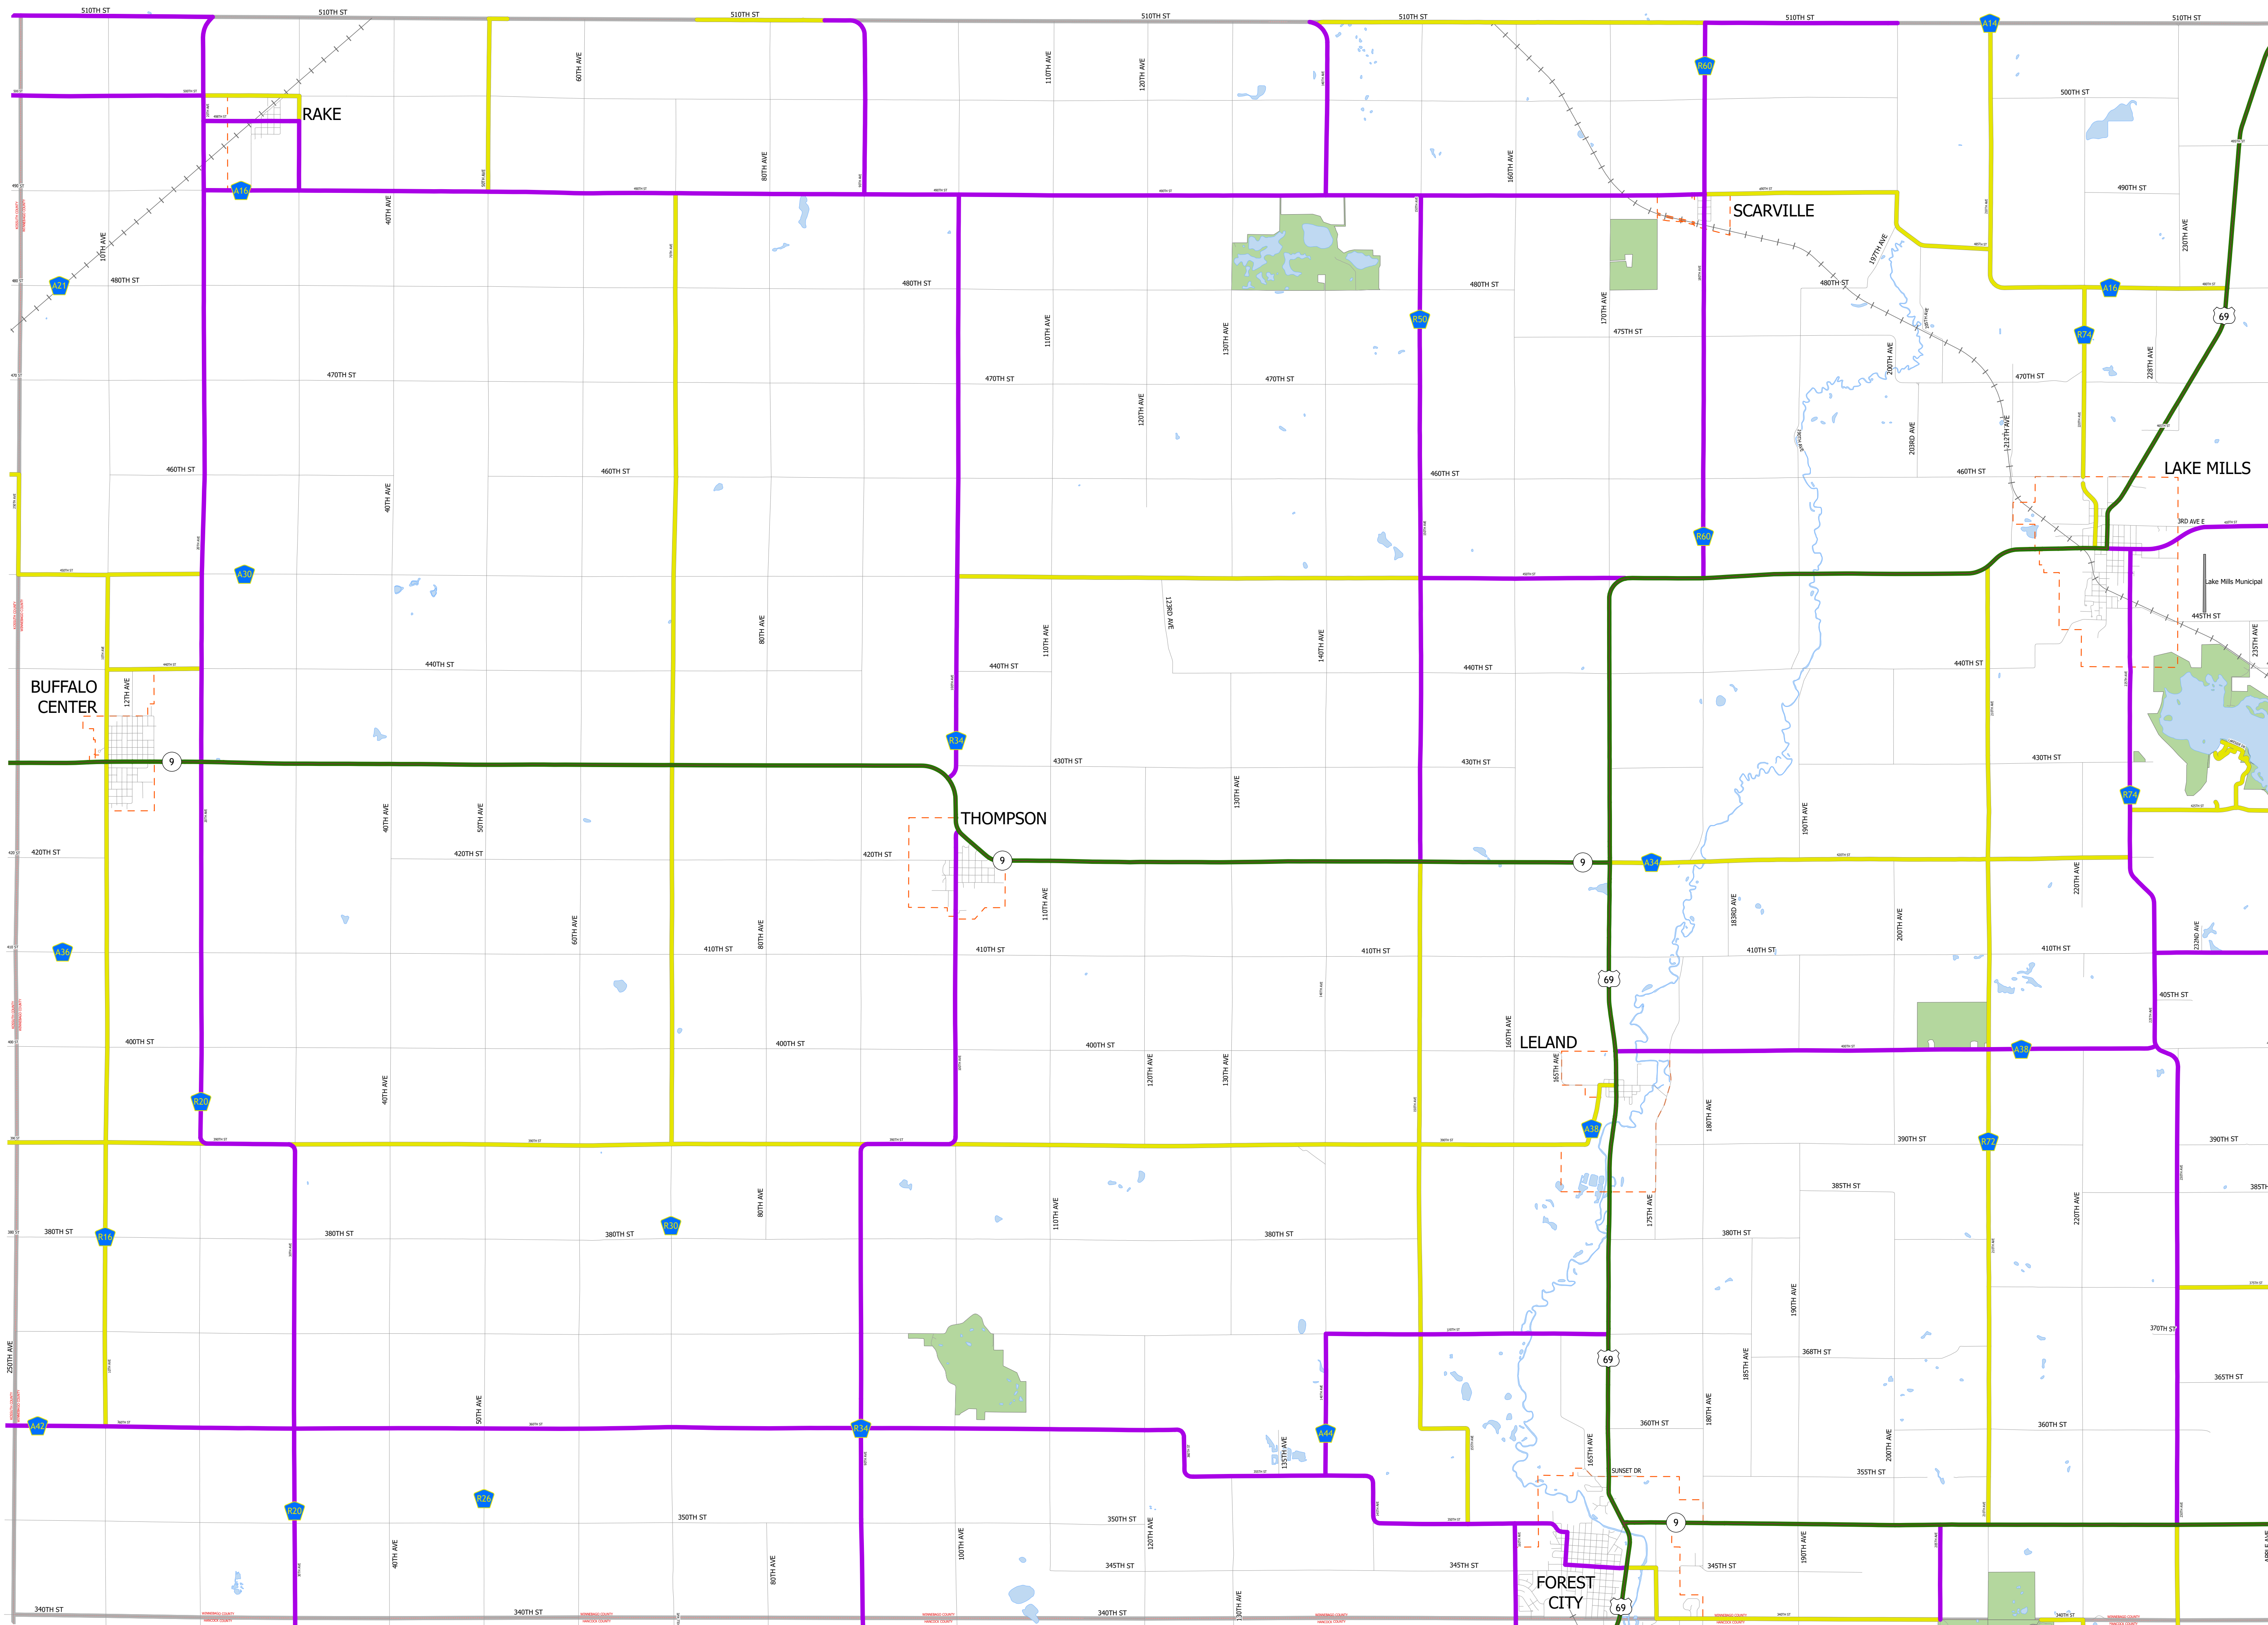

# Winnebago County IOWA

2/3/2026

- Interstate
- Other Principal Arterial
- Minor Arterial
- Major Collector
- Minor Collector
- Local Roads
- Corporate Limits
- Rail Lines
- State Parks
- State Institutions
- Federal Land
- County Borders
- Urban Areas

FUTURE CLASSIFIED ROUTES SHOWN AS DASHED LINES

95