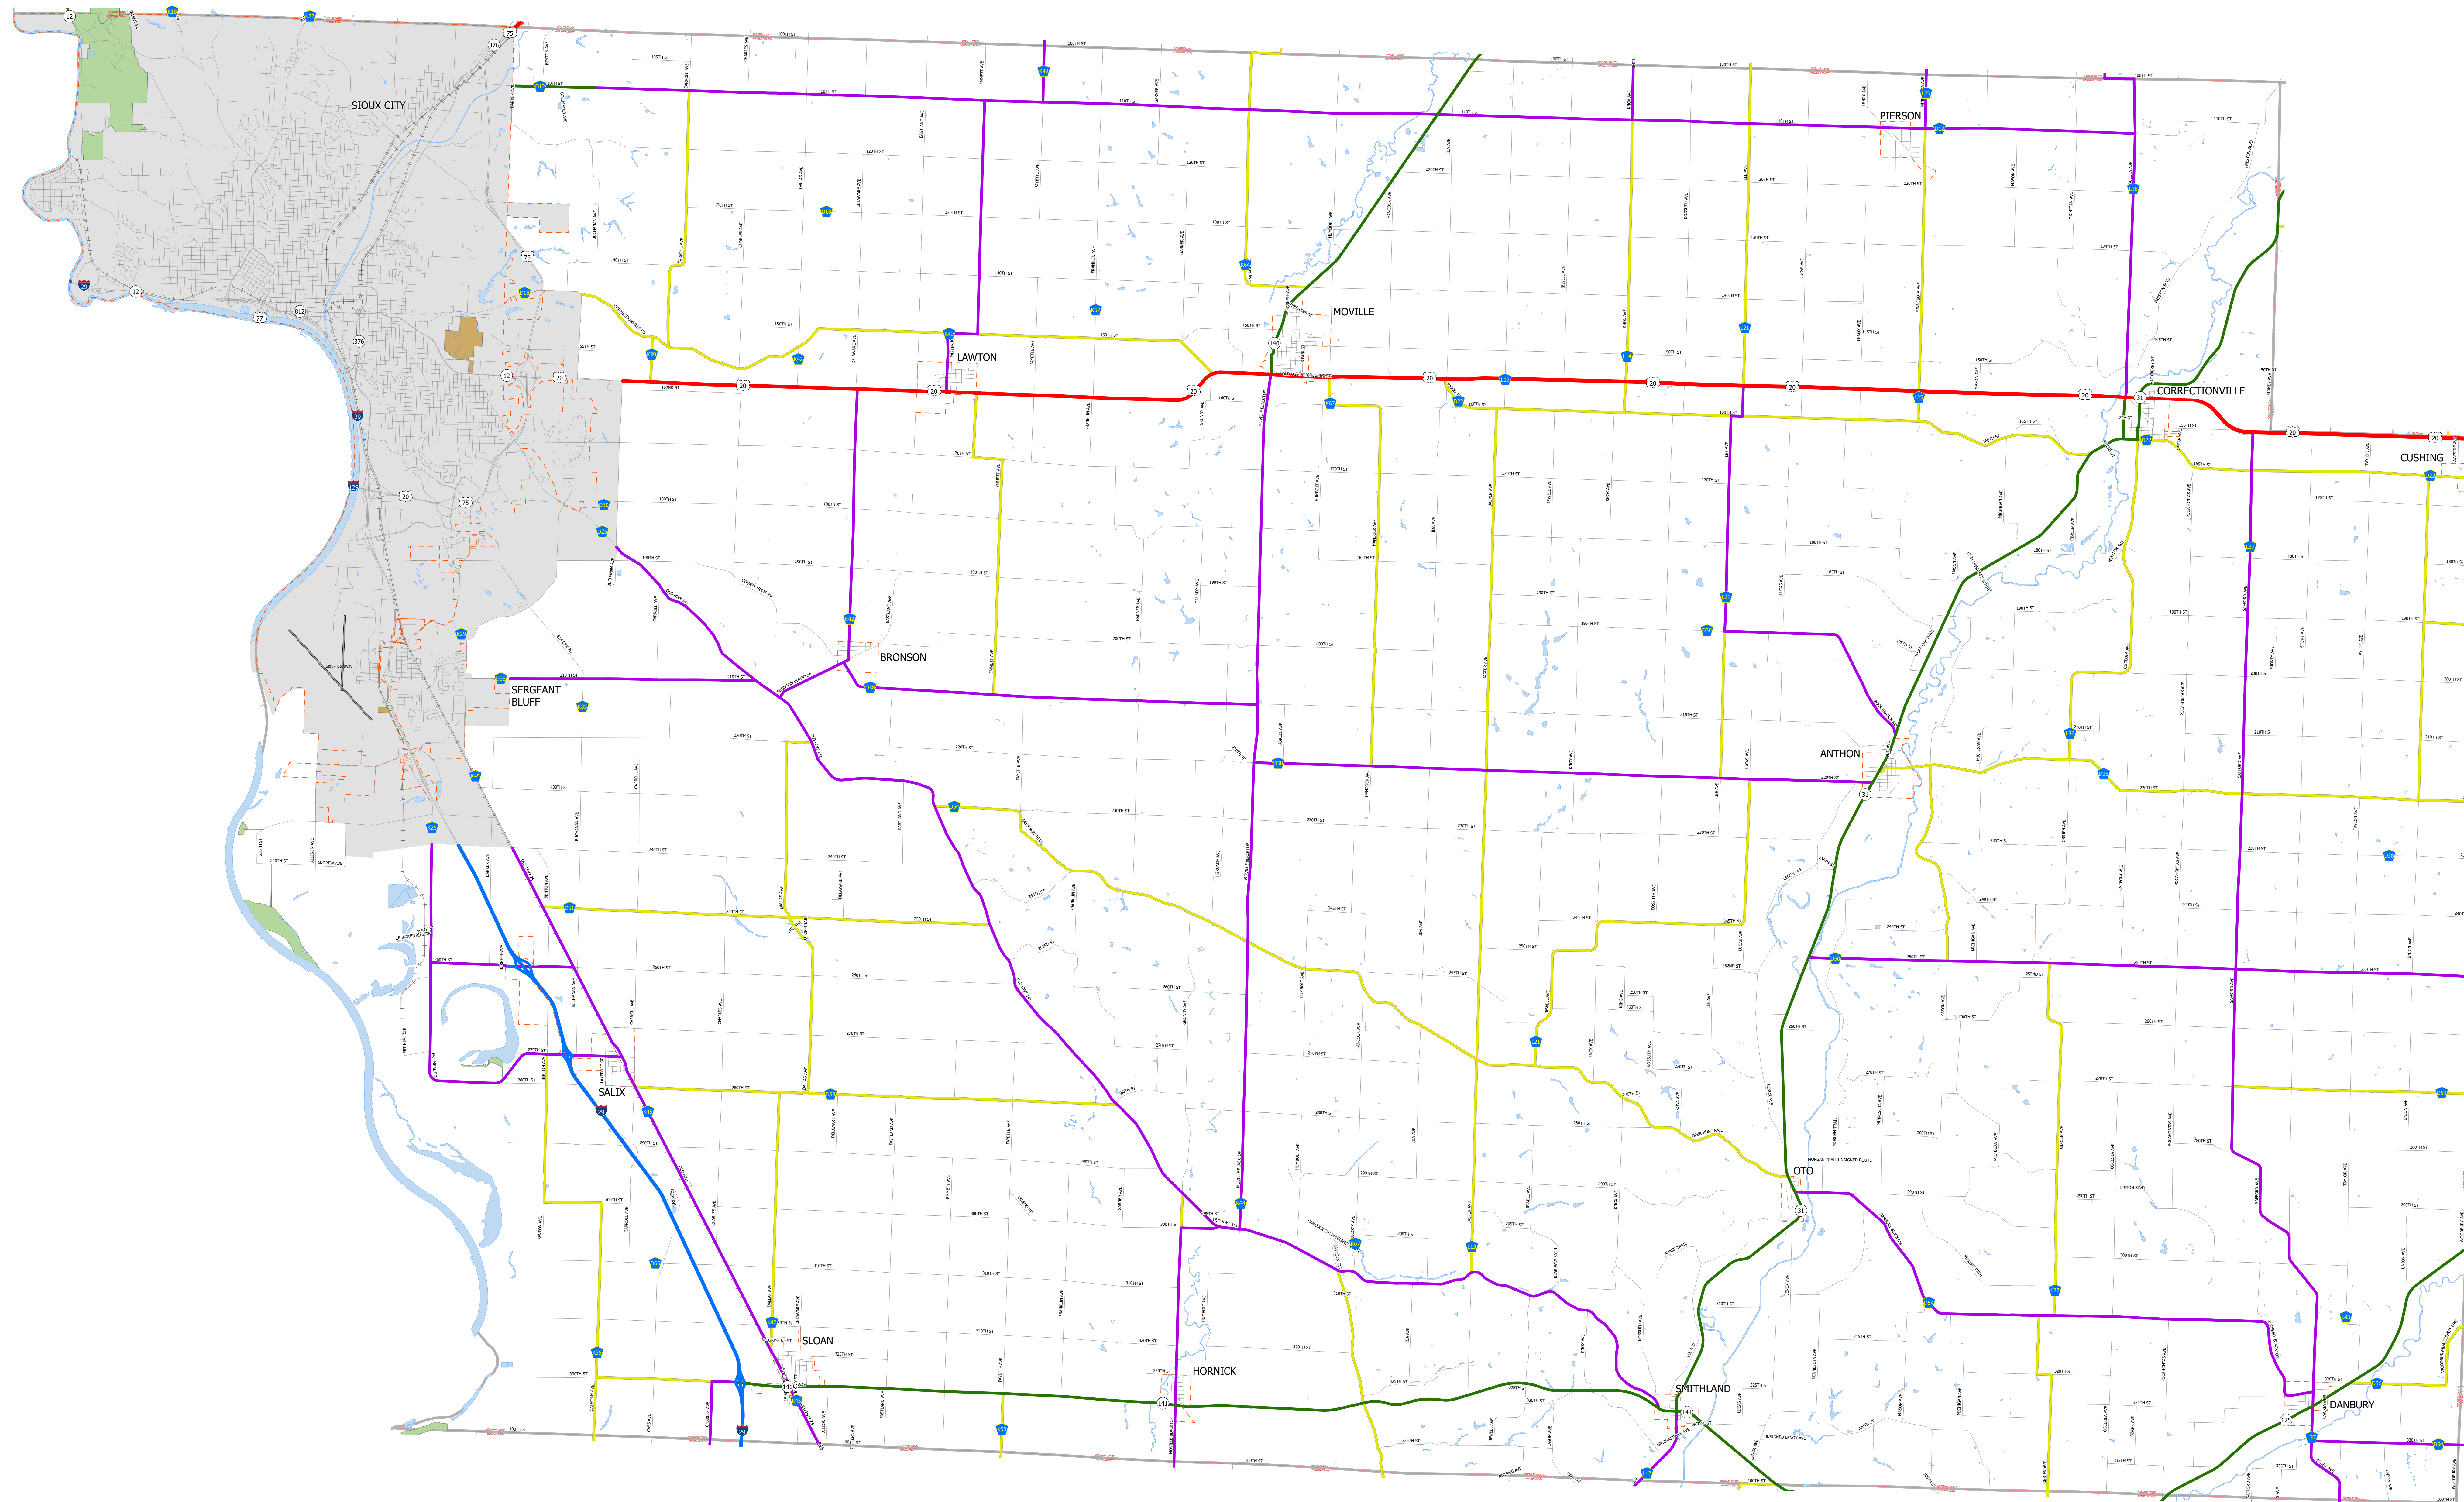

Woodbury County IOWA

2/3/2026

- Interstate
- Other Principal Arterial
- Minor Arterial
- Major Collector
- Minor Collector
- Local Roads
- Corporate Limits
- Rail Lines
- State Parks
- State Institutions
- Federal Land
- County Borders
- Urban Areas

FUTURE CLASSIFIED ROUTES SHOWN AS DASHED LINES

97