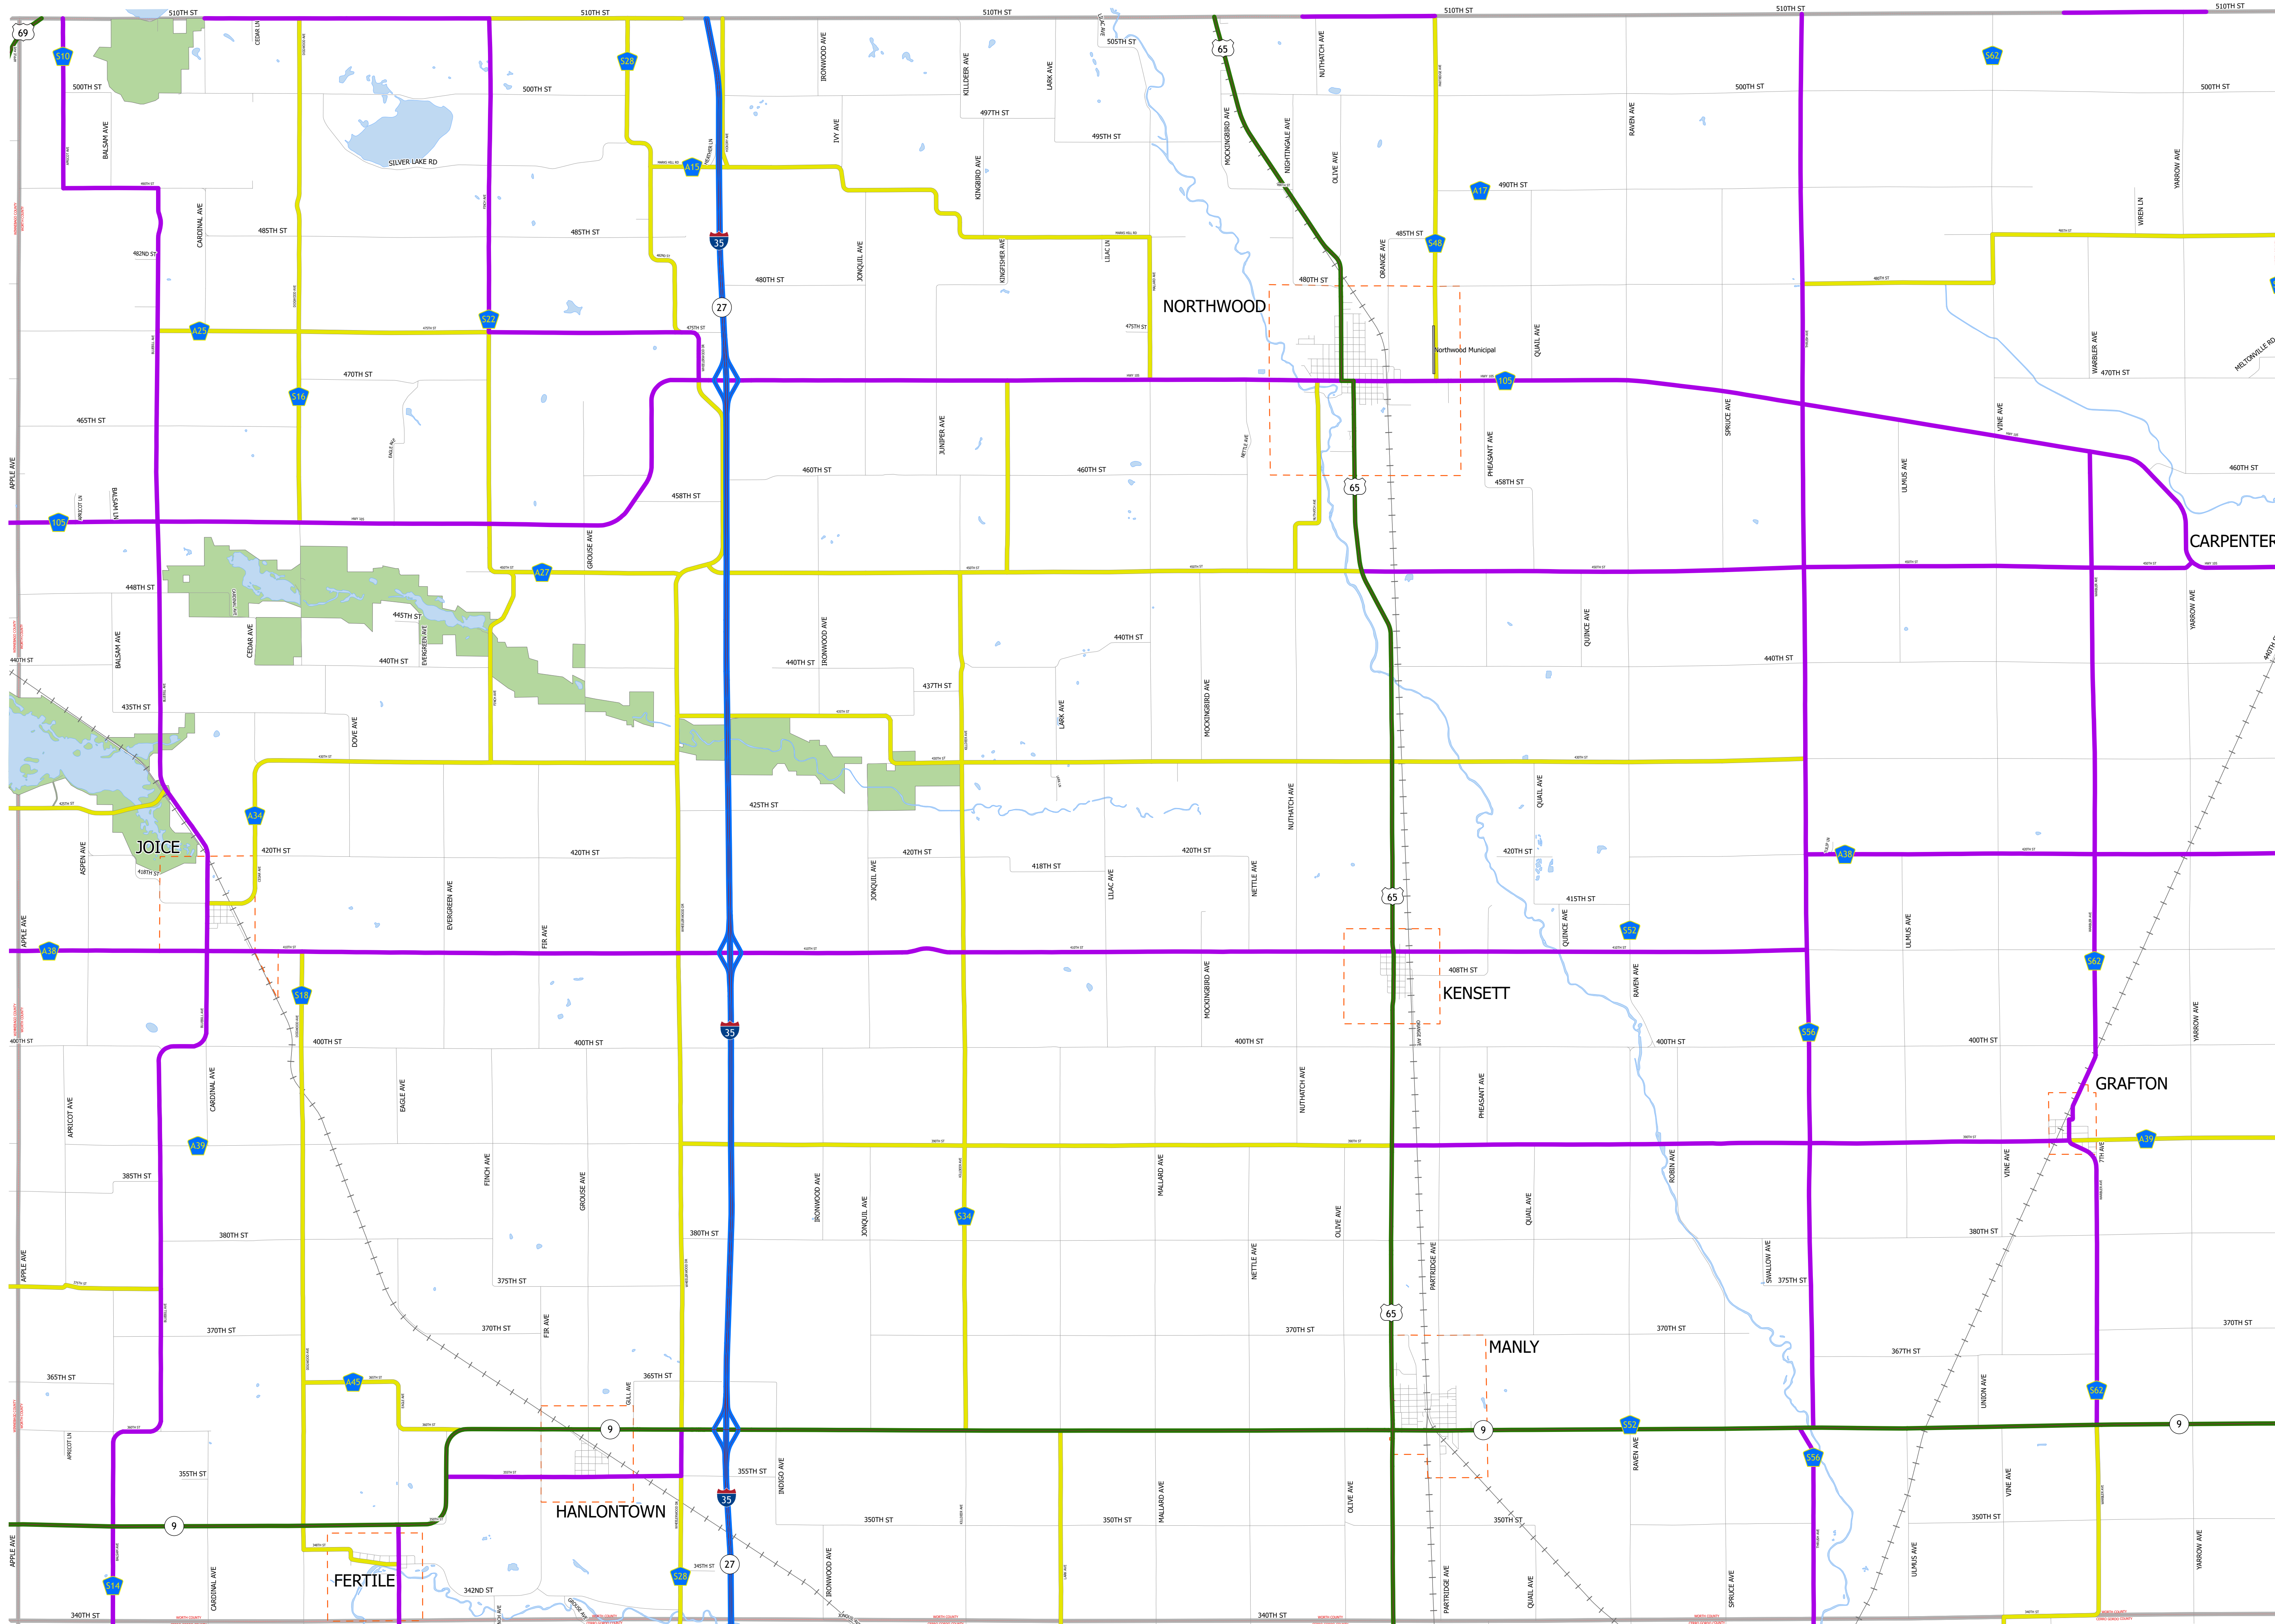

Worth County IOWA

2/3/2026

- Interstate
- Other Principal Arterial
- Minor Arterial
- Major Collector
- Minor Collector
- Local Roads
- Corporate Limits
- Rail Lines
- State Parks
- State Institutions
- Federal Land
- County Borders
- Urban Areas

FUTURE CLASSIFIED ROUTES SHOWN AS DASHED LINES

98