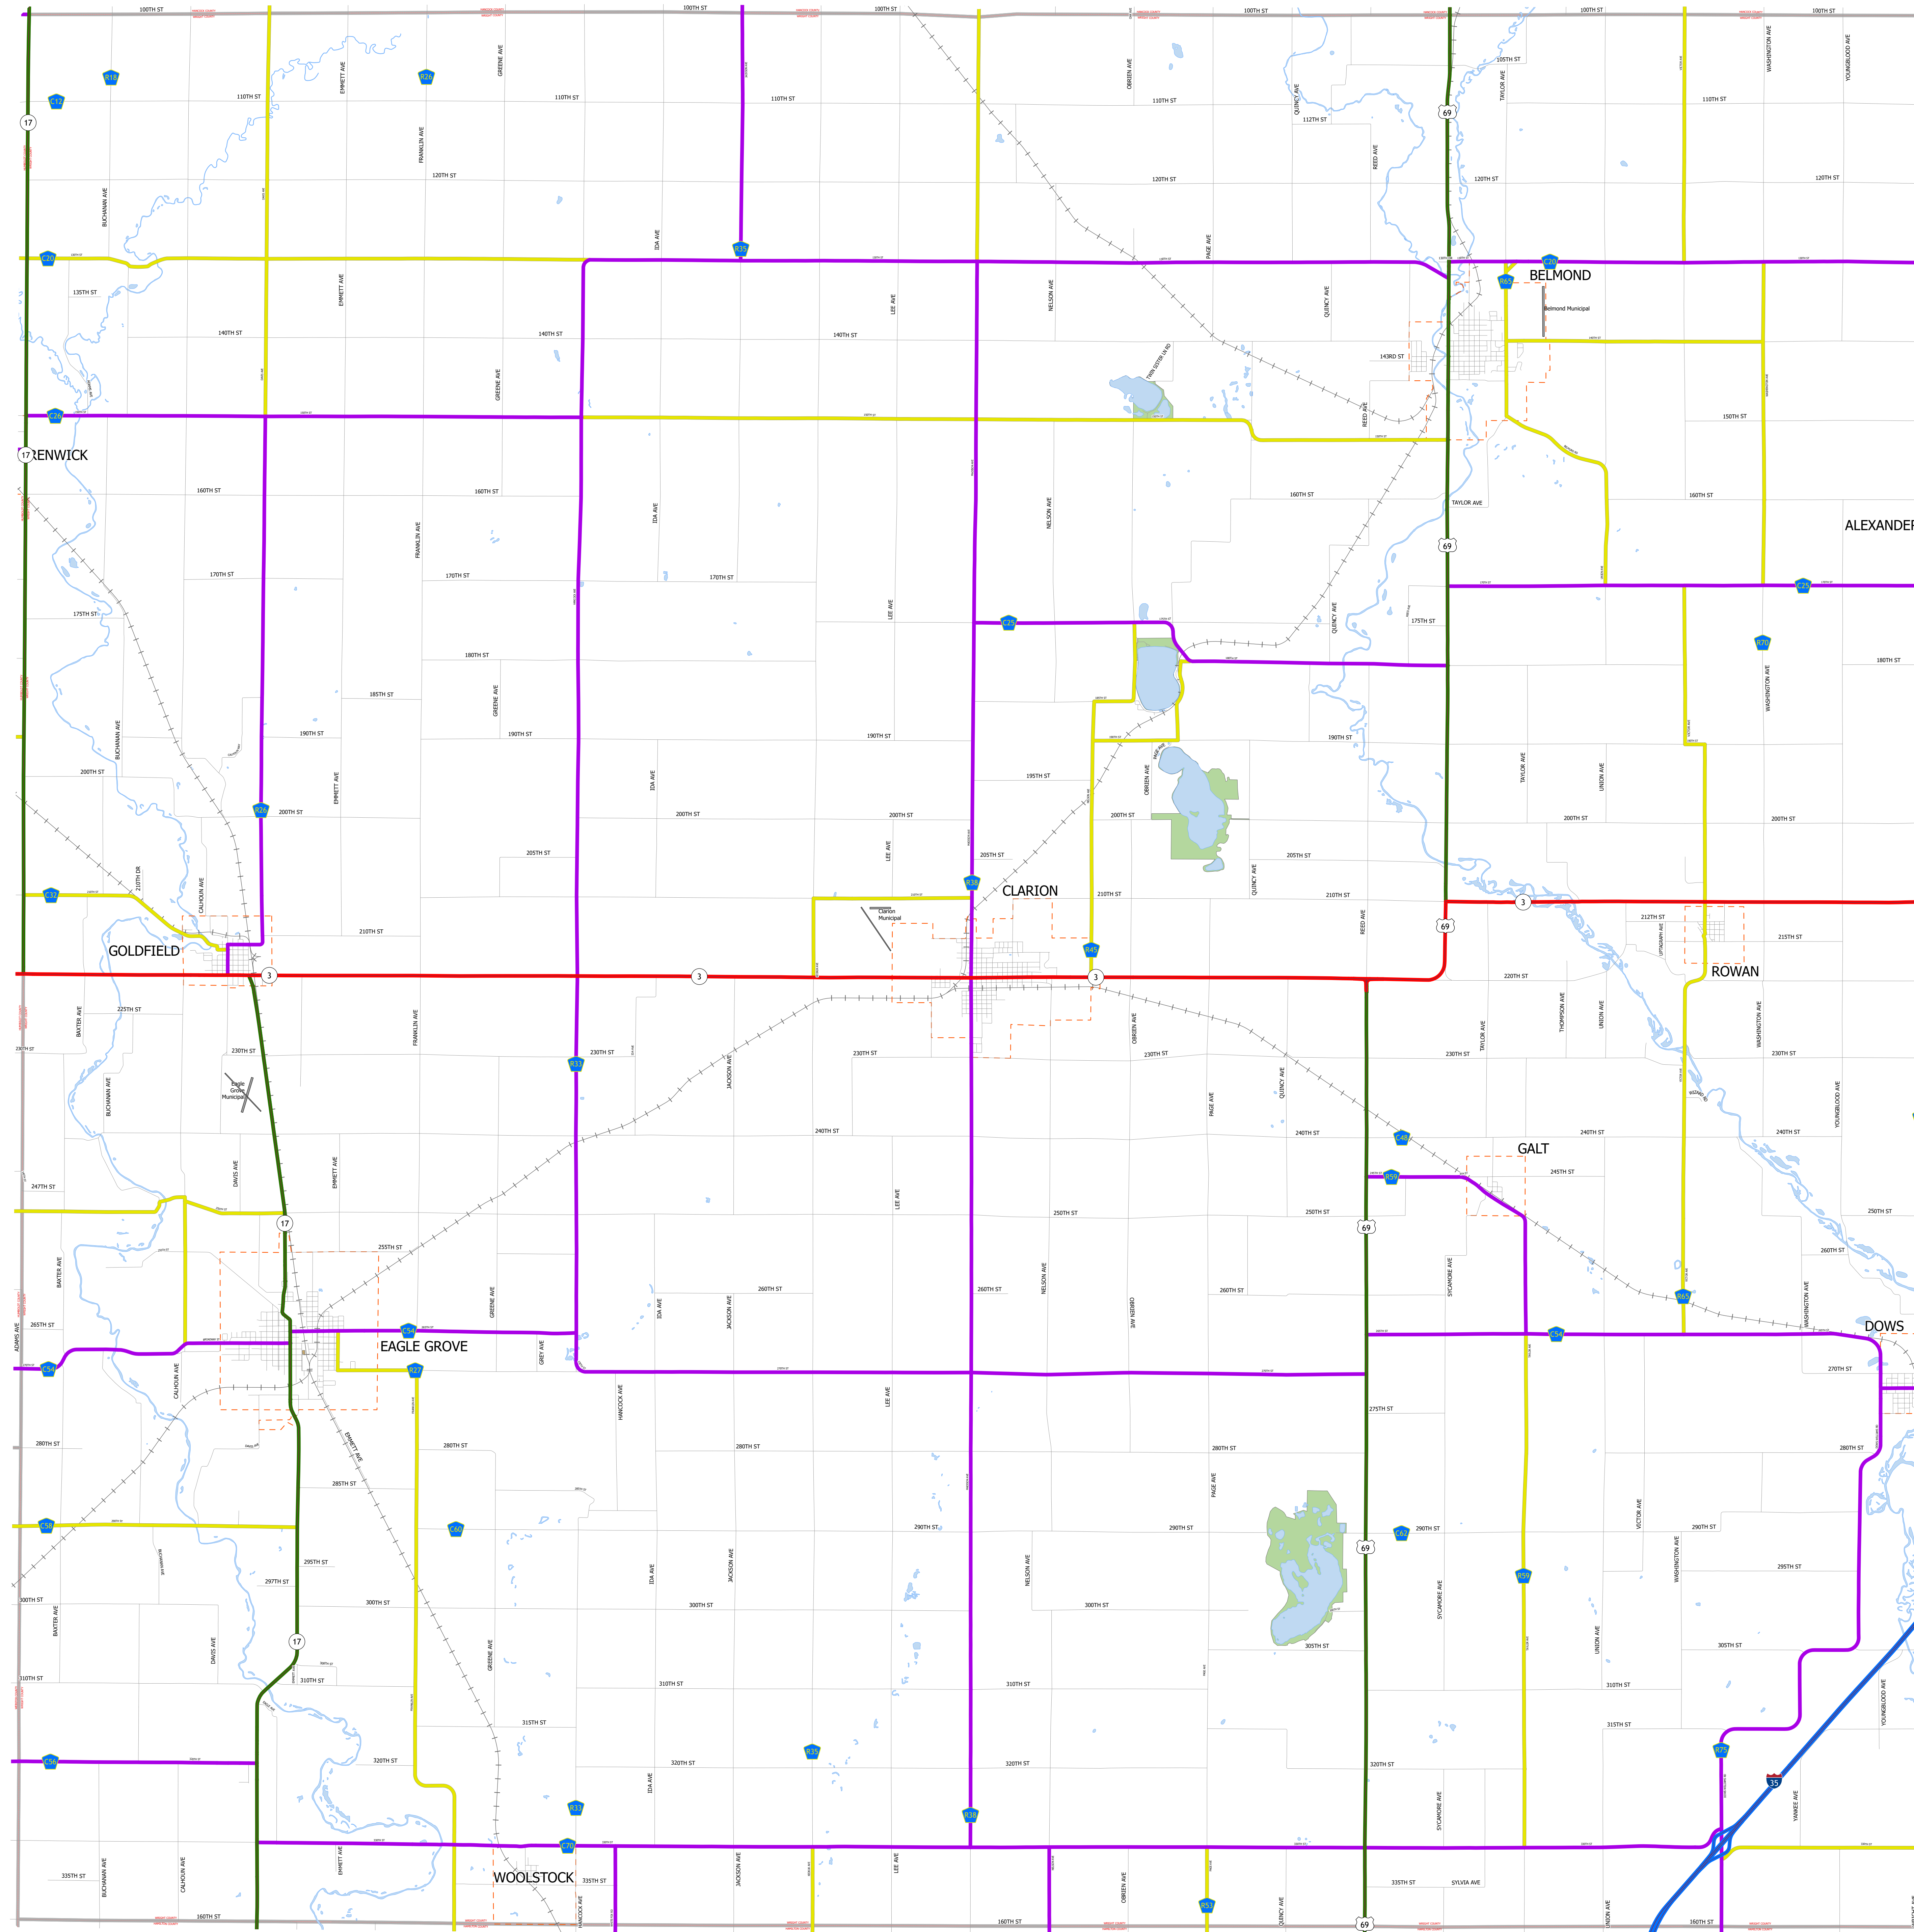

# Wright County IOWA

2/3/2026

-  Interstate
-  Other Principal Arterial
-  Minor Arterial
-  Major Collector
-  Minor Collector
-  Local Roads
-  Corporate Limits
-  Rail Lines
-  State Parks
-  State Institutions
-  Federal Land
-  County Borders
-  Urban Areas

FUTURE CLASSIFIED ROUTES SHOWN AS DASHED LINES