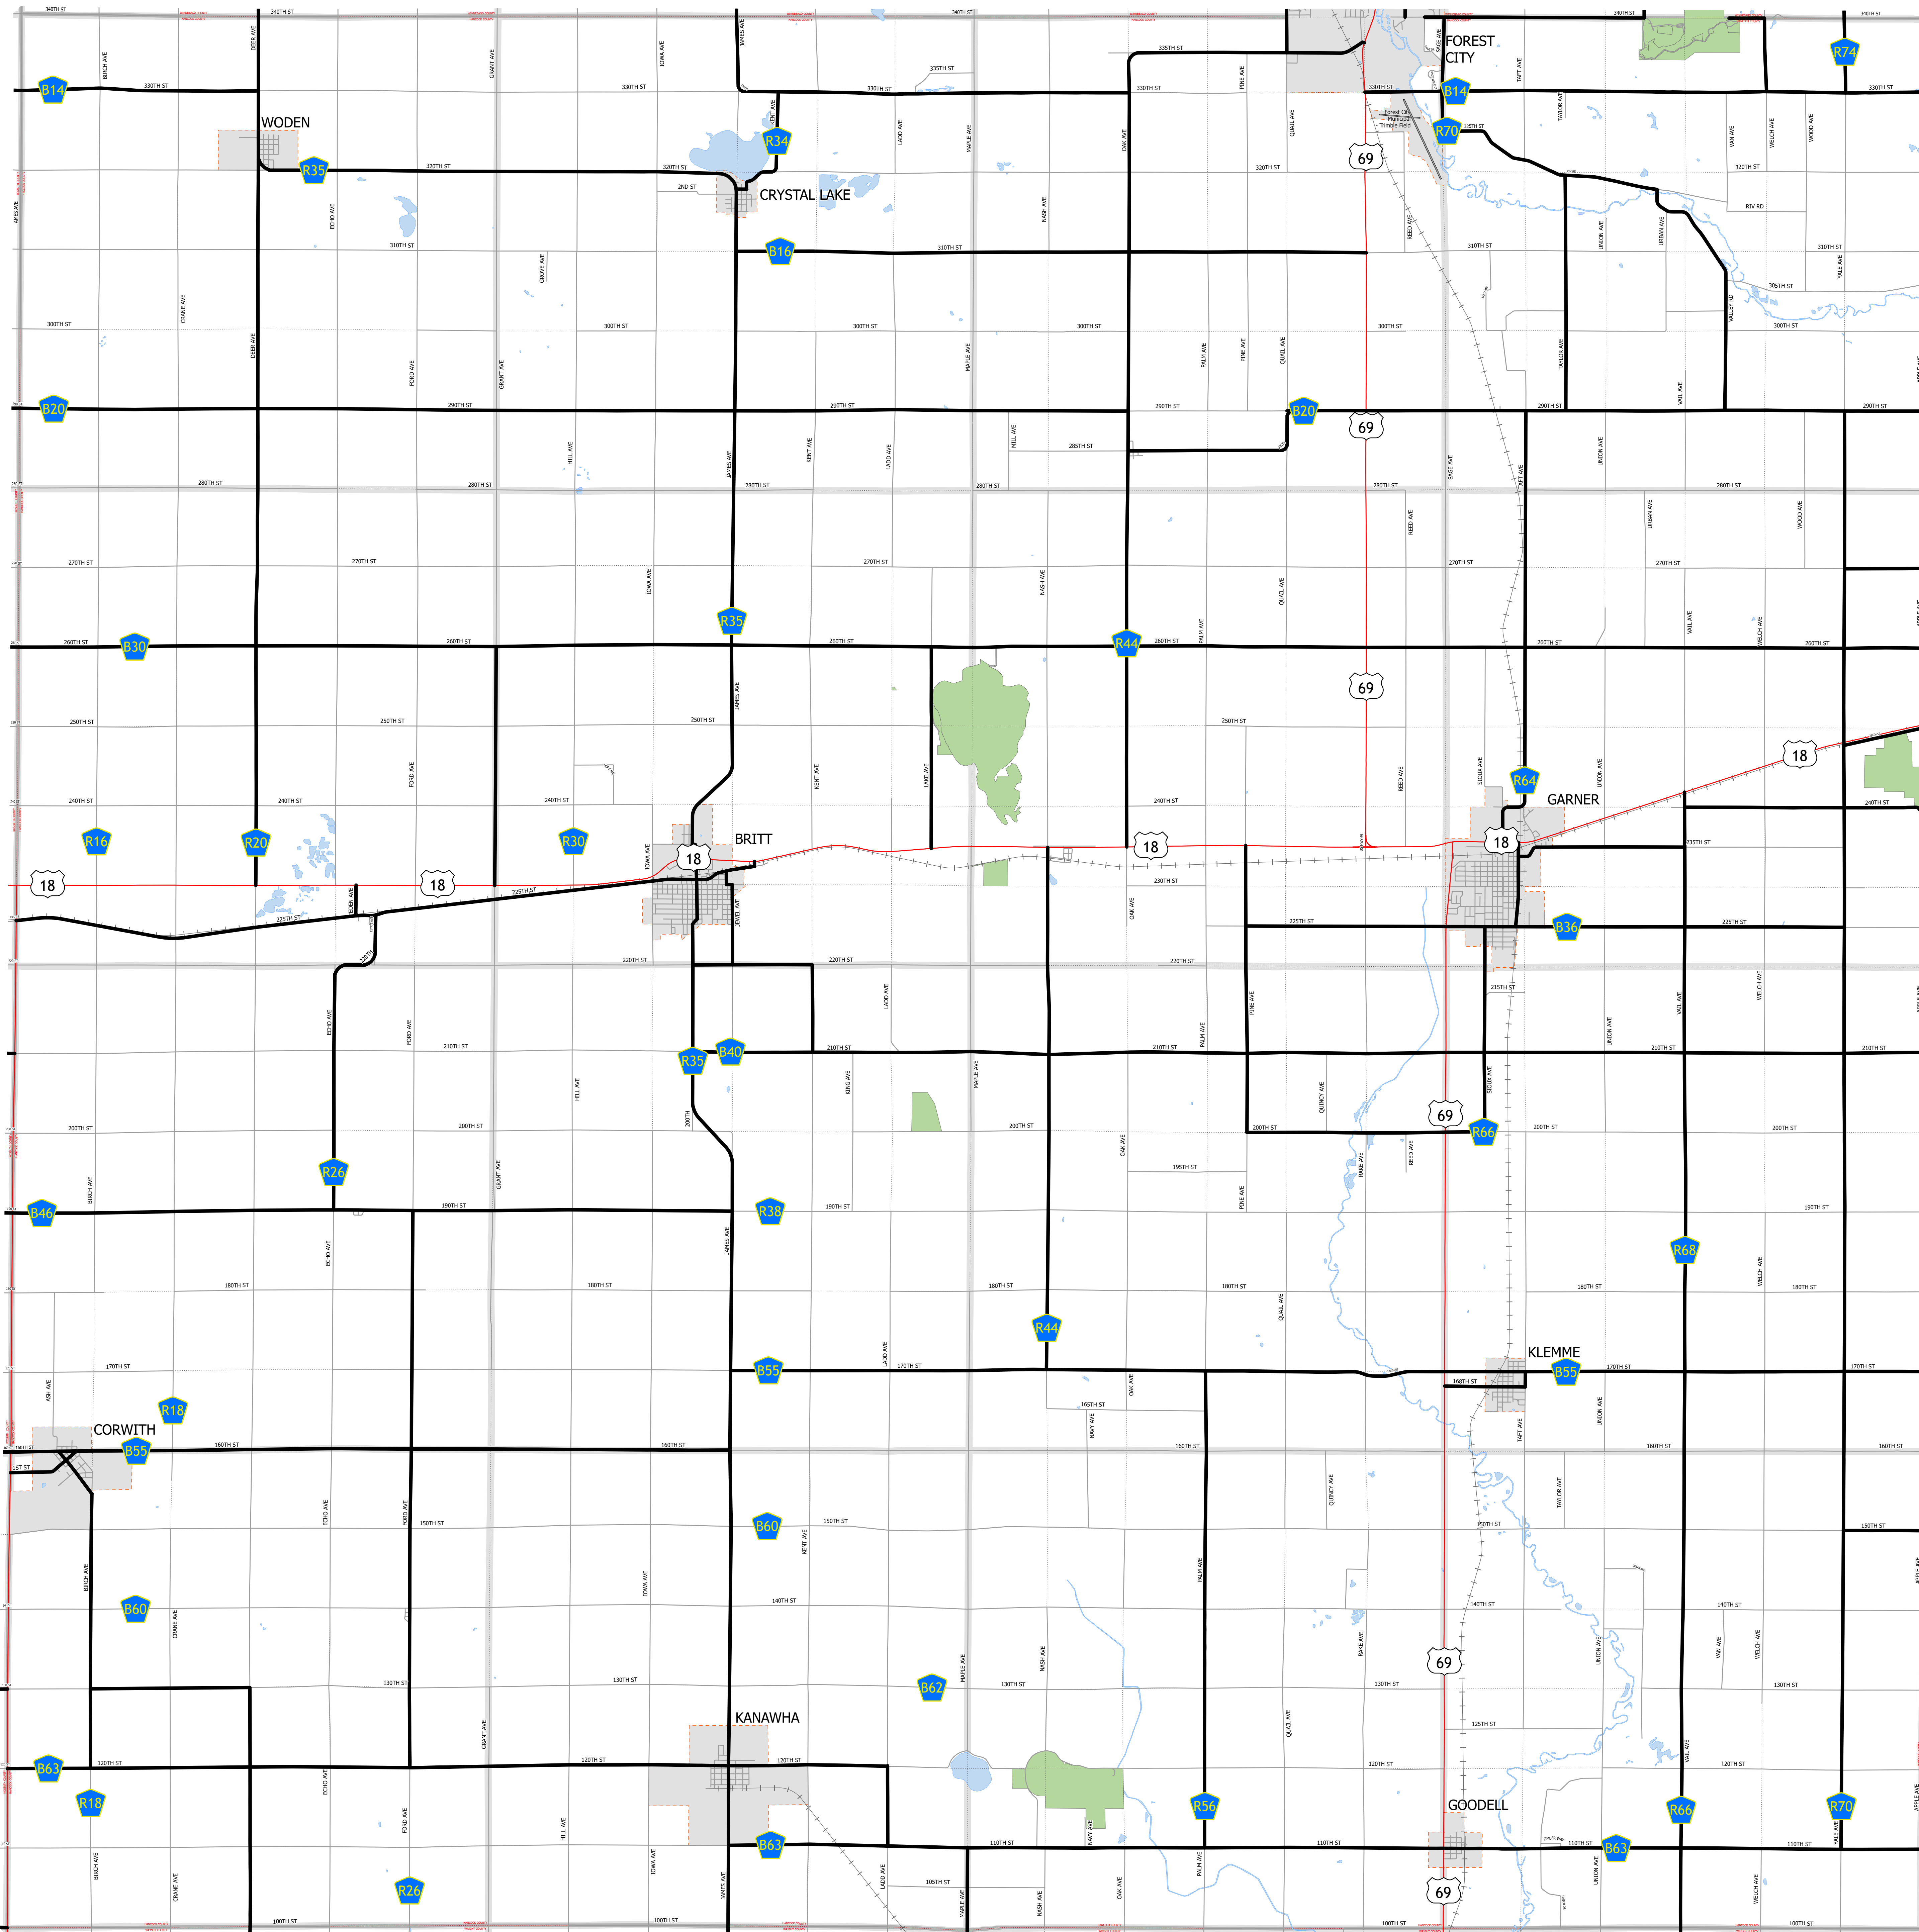

# Hancock County IOWA

- Farm-to-Market
- Local Roads
- Interstates
- US Routes
- Iowa Route
- Rail Lines
- Corporate Limits
- State Parks
- State Institutions
- Federal Land
- County Borders
- Townships

41

2/2/2026