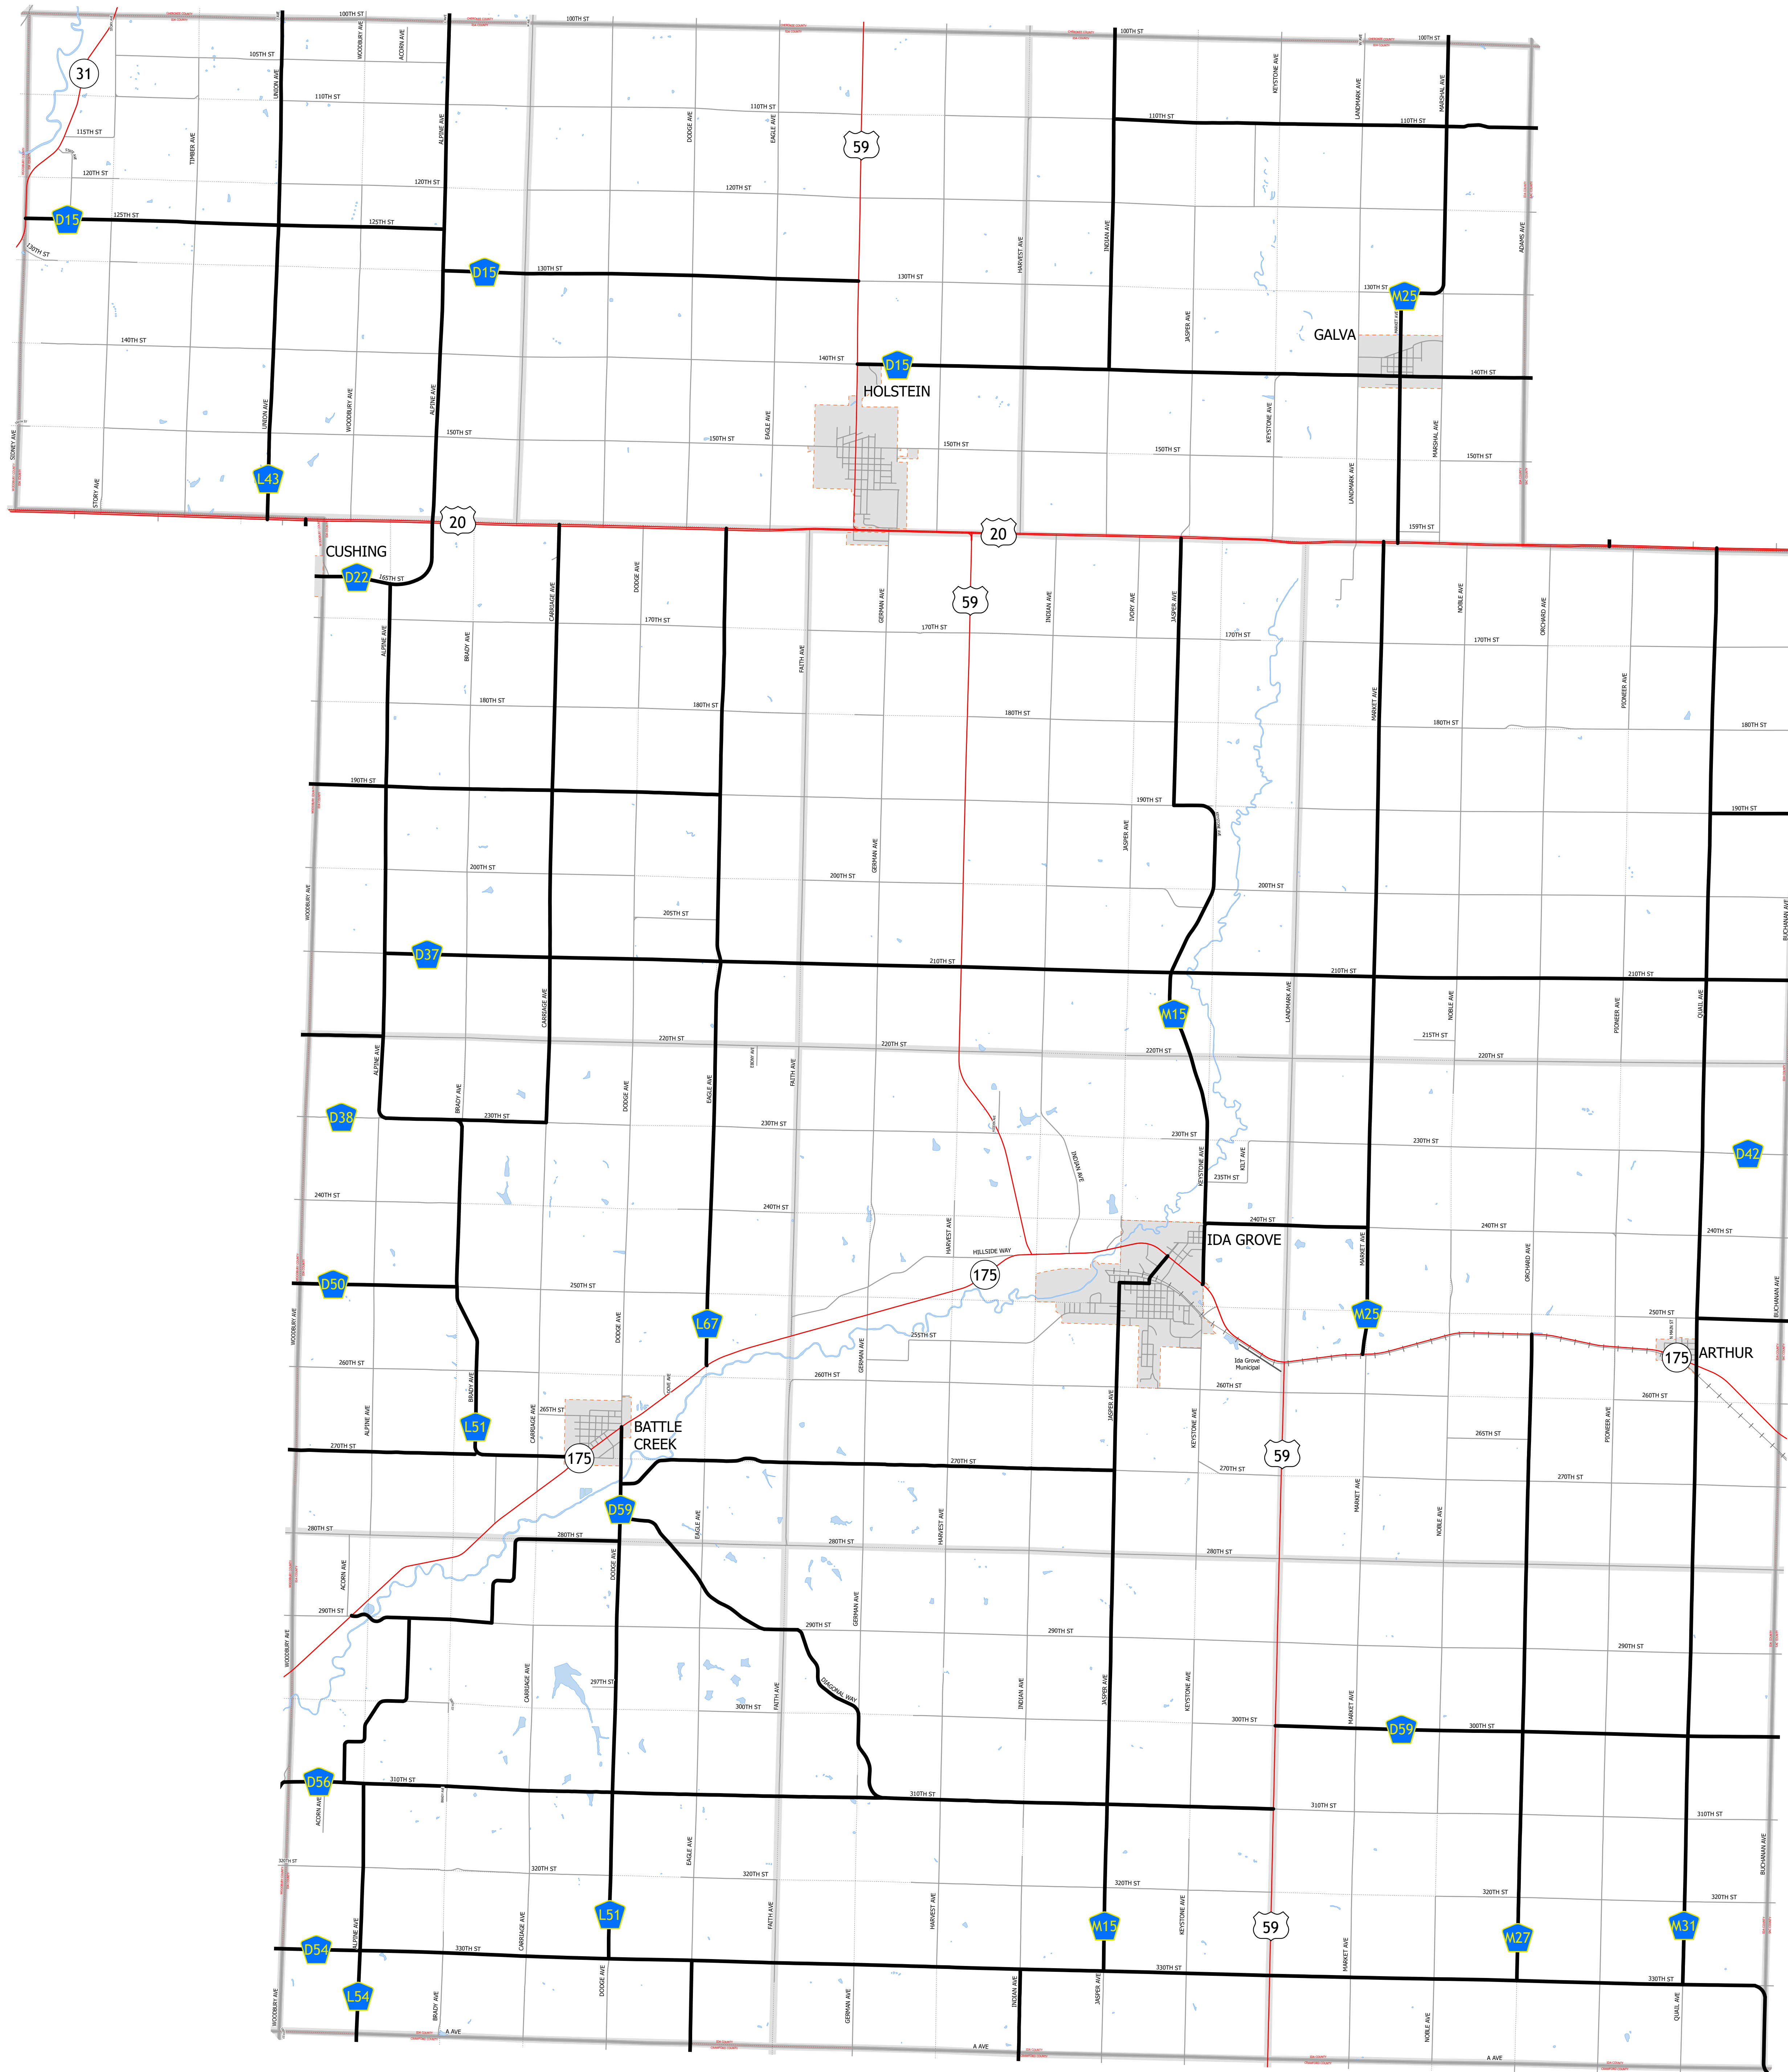

# Ida County IOWA

-  Farm-to-Market
-  Local Roads
-  Interstates
-  US Routes
-  Iowa Route
-  Rail Lines
-  Corporate Limits
-  State Parks
-  State Institutions
-  Federal Land
-  County Borders
-  Townships

47

2/2/2026