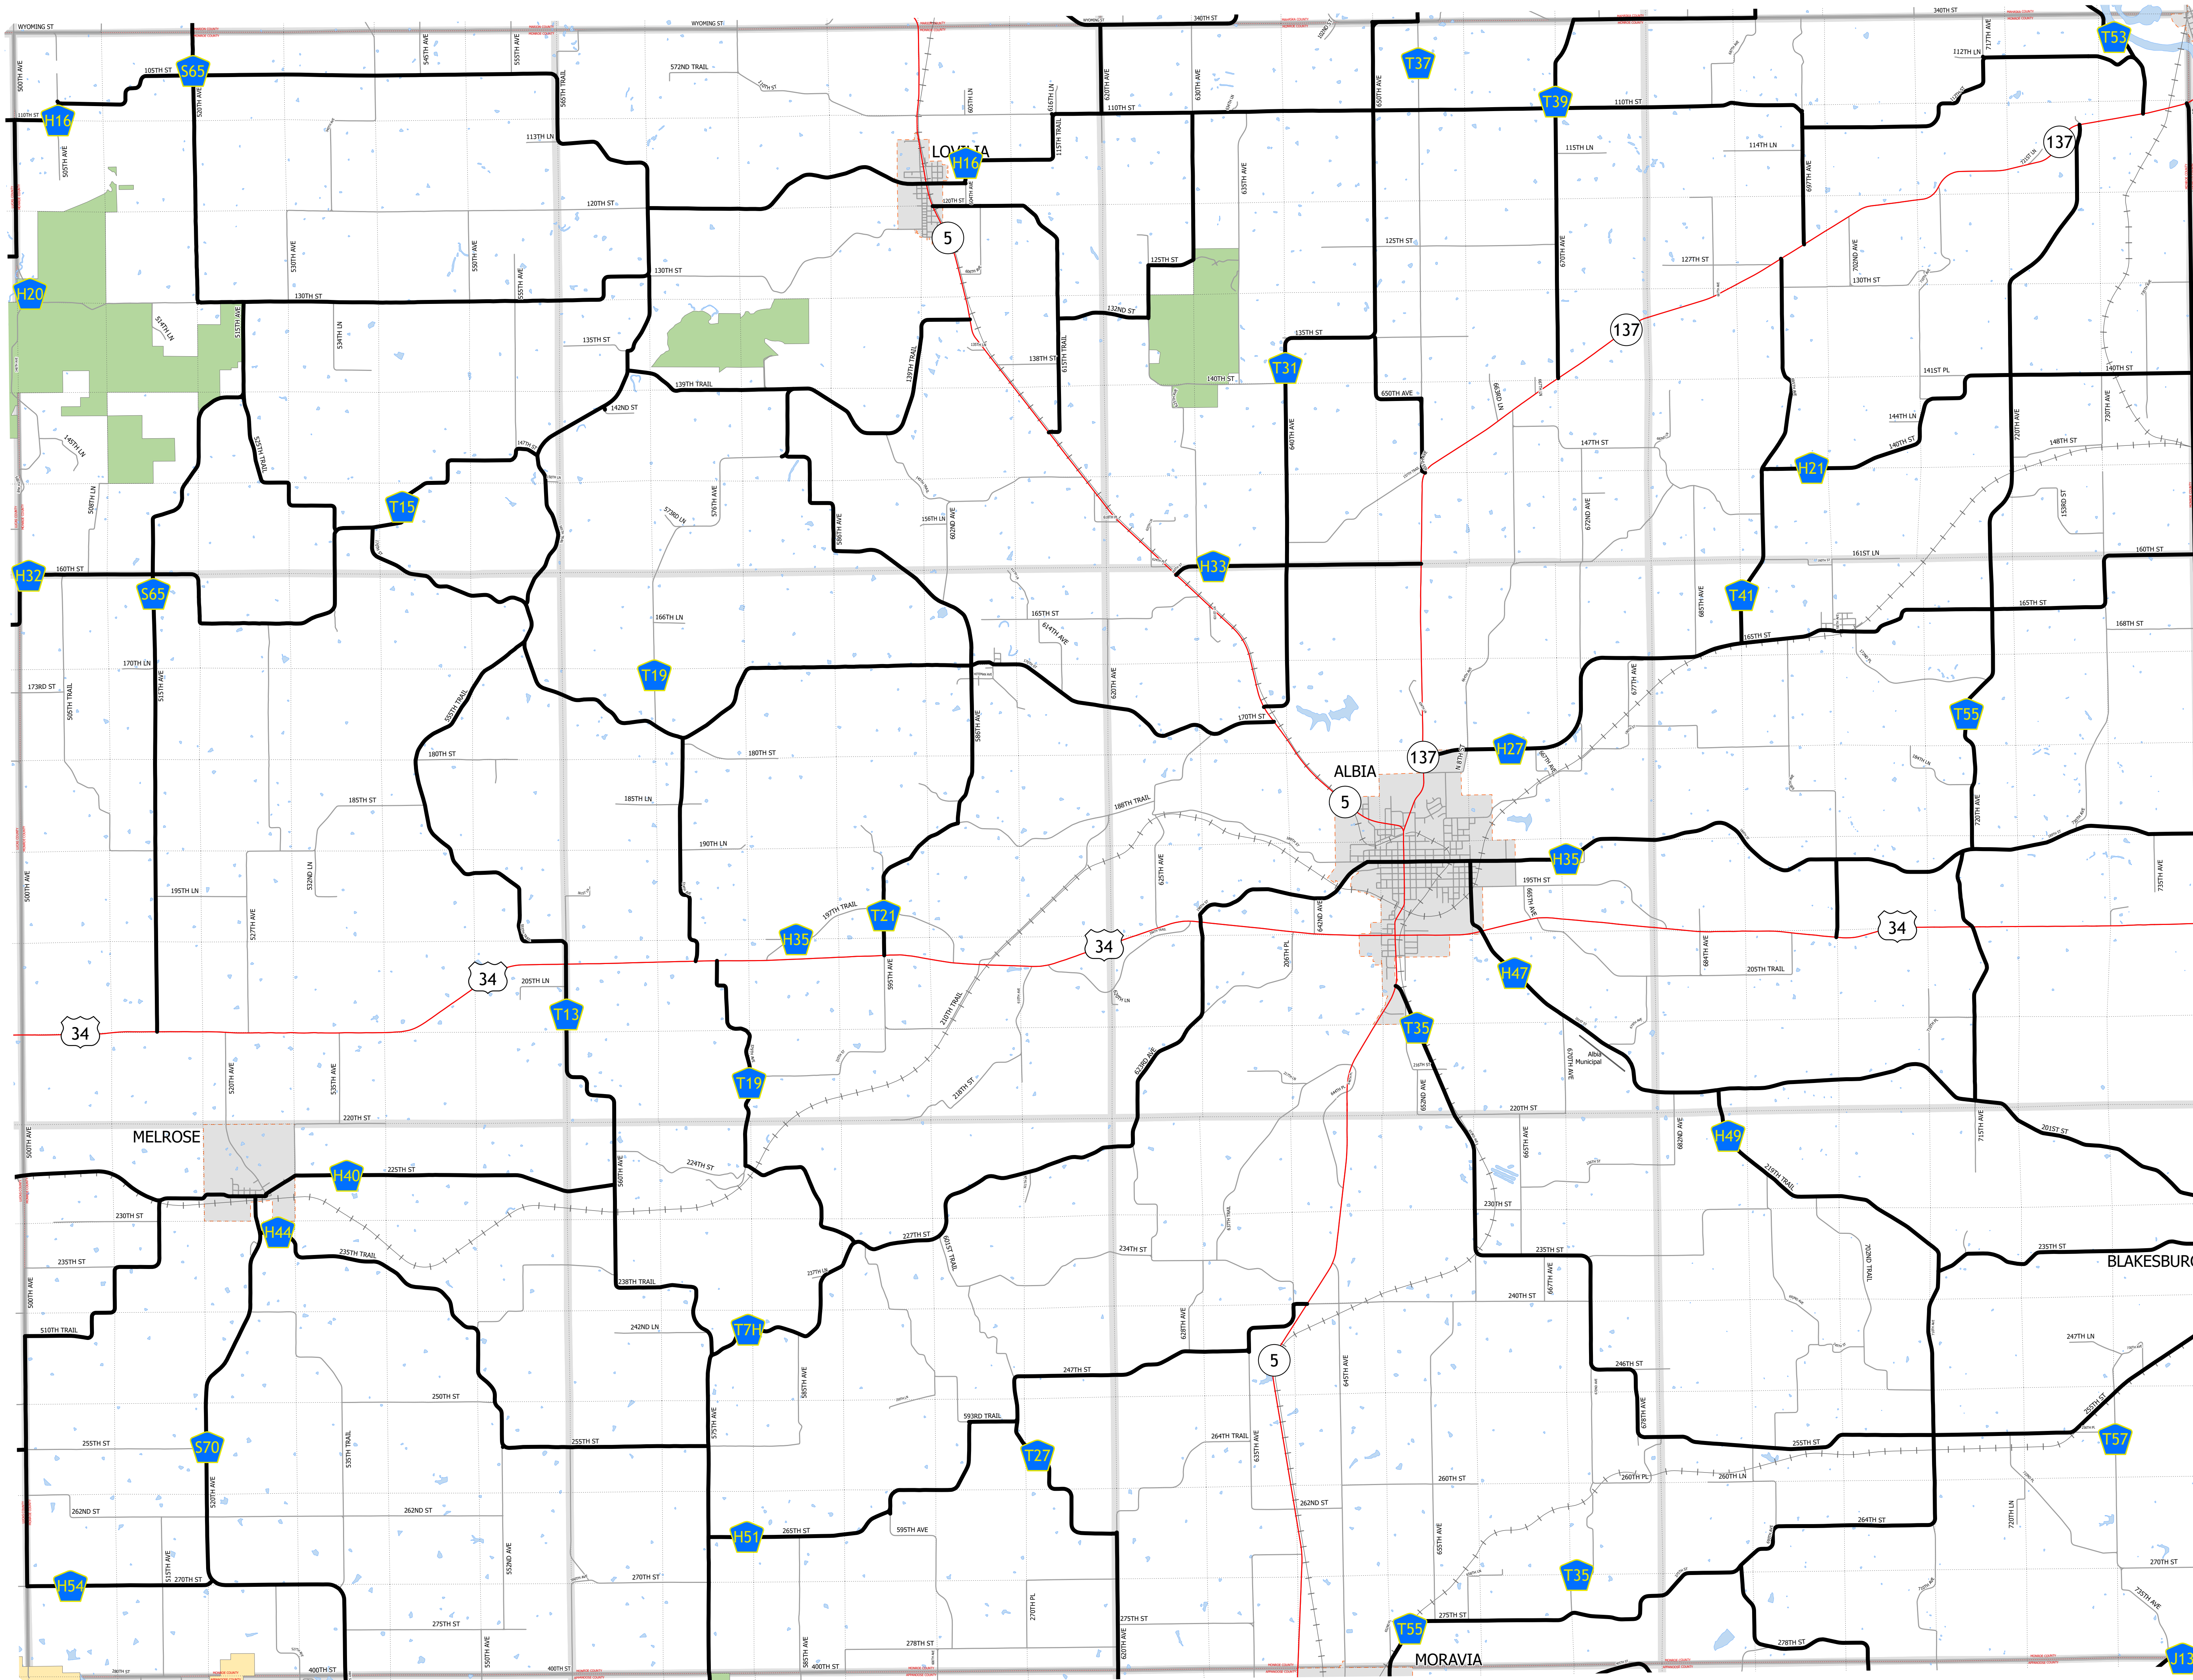

# Monroe County IOWA

- Farm-to-Market
- Local Roads
- Interstates
- US Routes
- Iowa Route
- Rail Lines
- Corporate Limits
- State Parks
- State Institutions
- Federal Land
- County Borders
- Townships