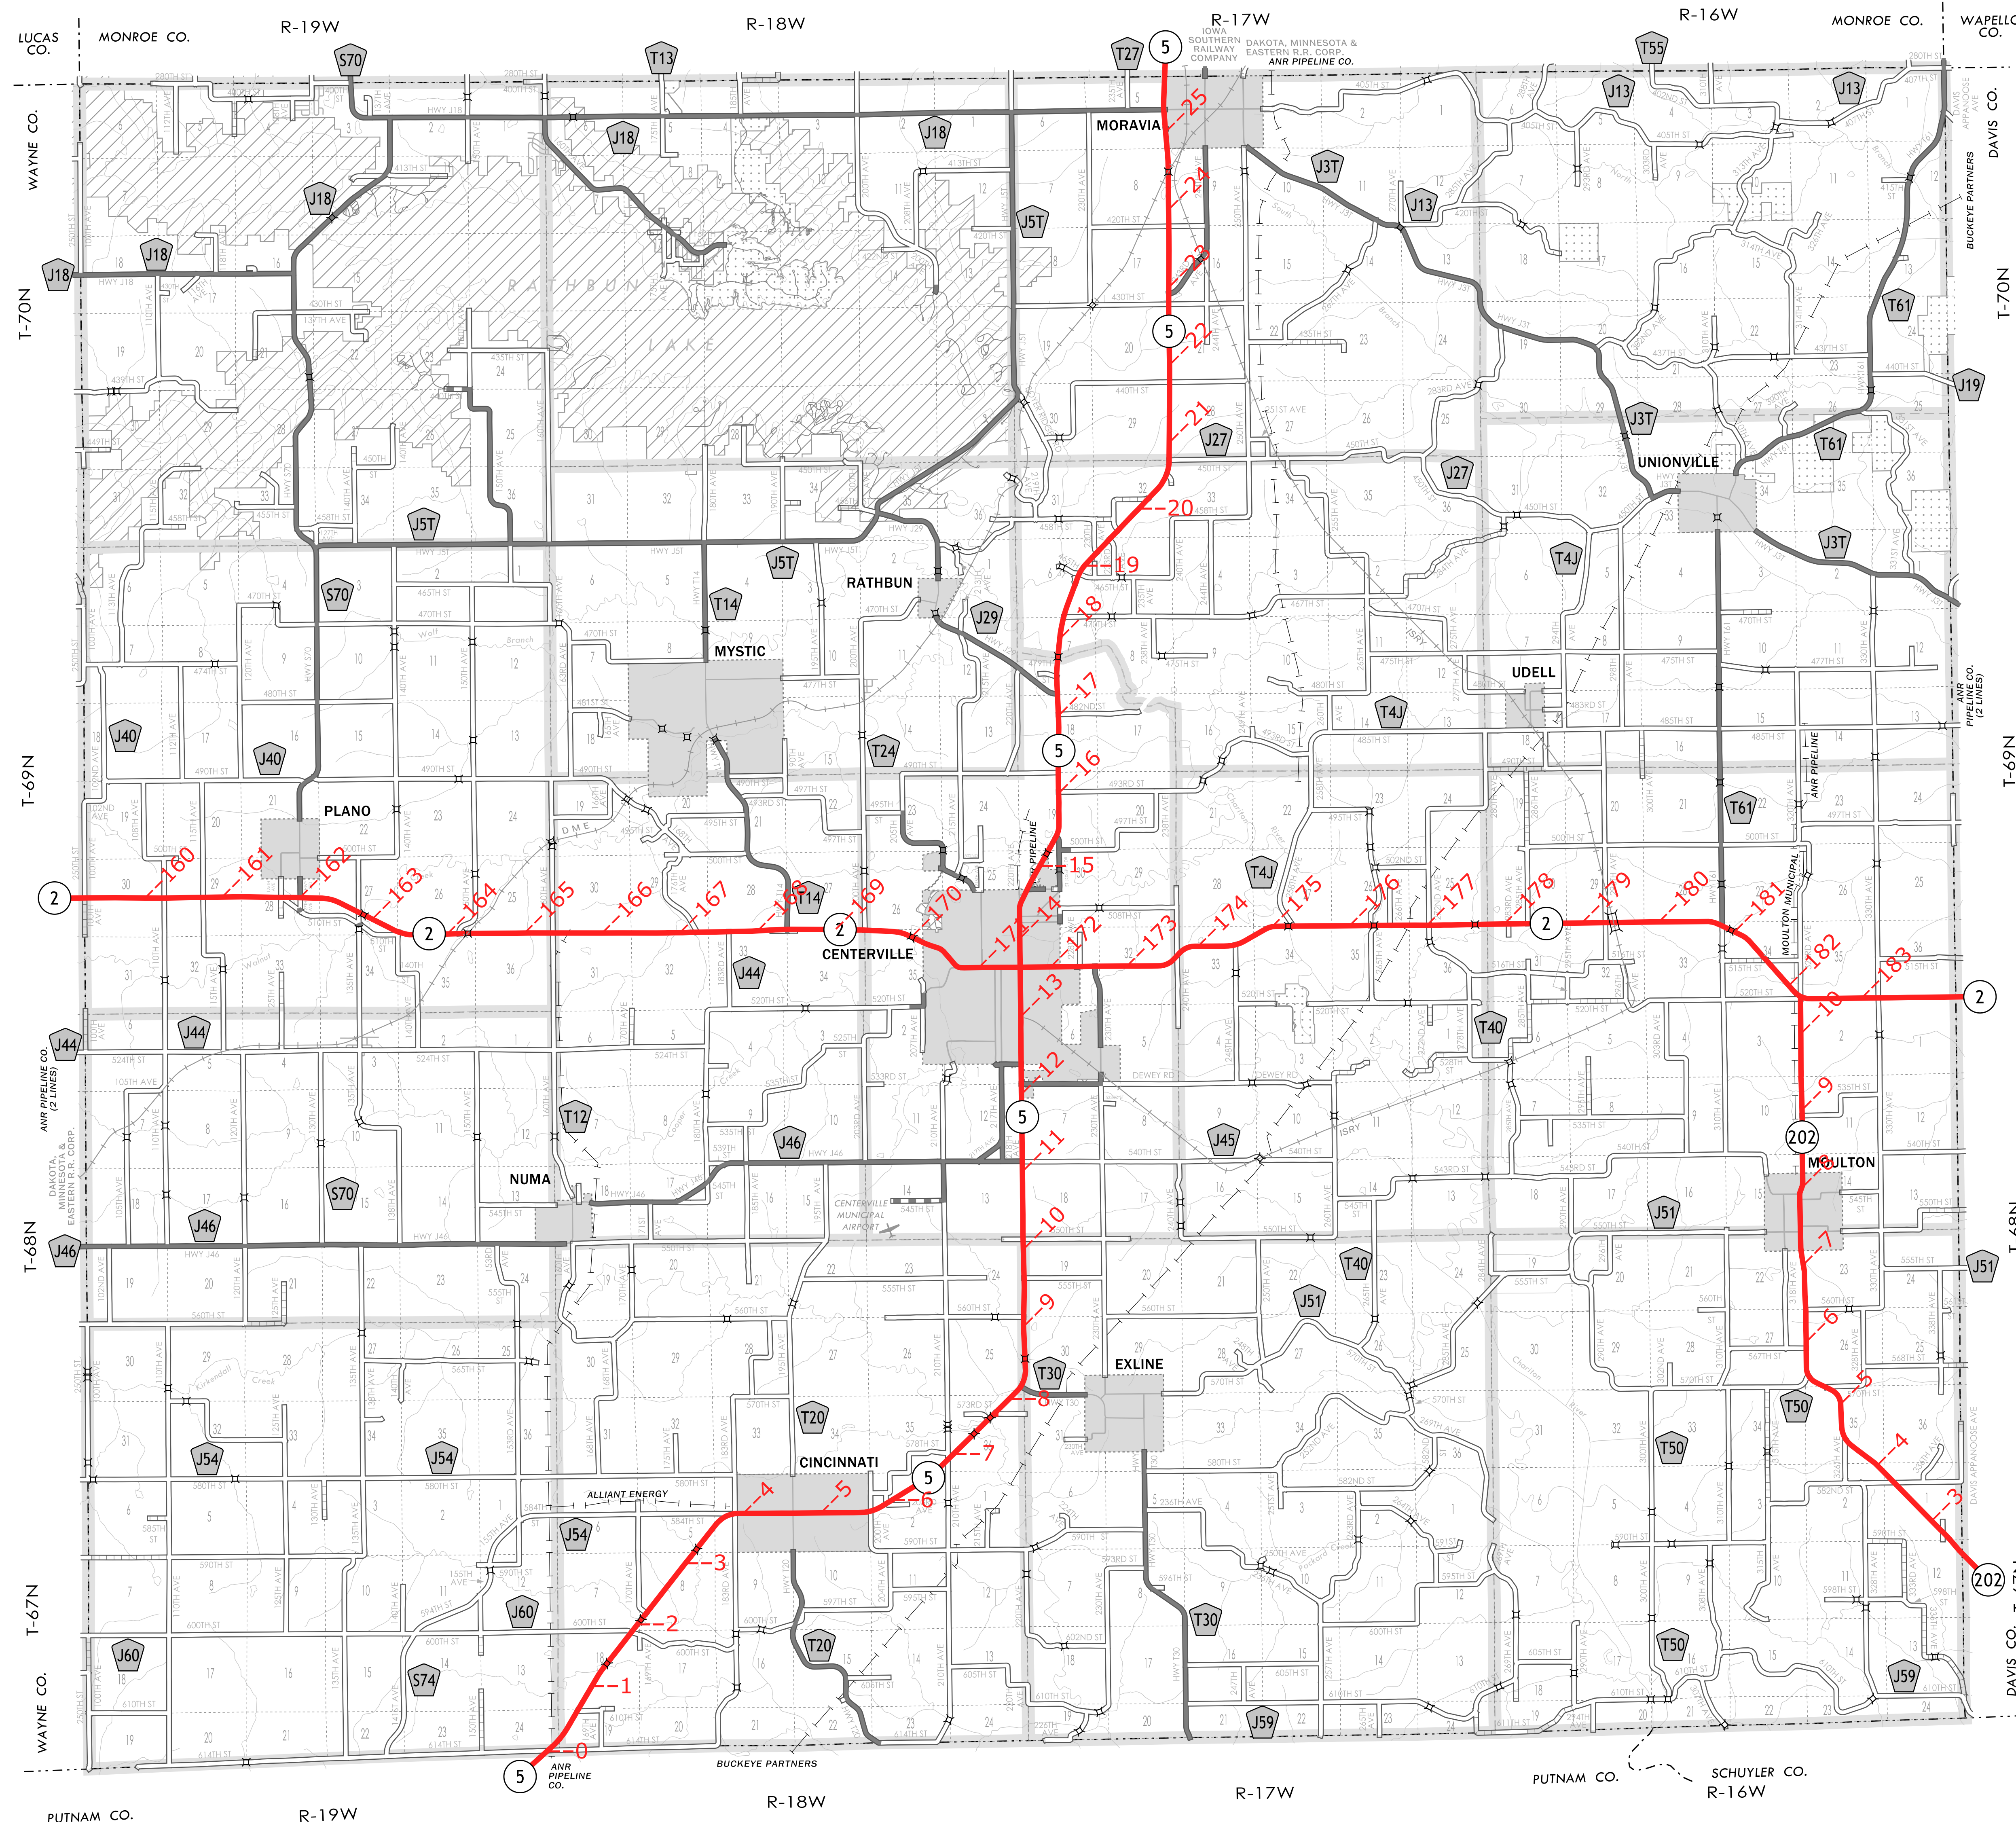

# APPANOOSE COUNTY IOWA

Prepared By

SYSTEMS PLANNING BUREAU  
Phone: (515) 239-1664  
WWW.IOWADOT.GOV/MAPS

In Cooperation With  
**United States  
Department of Transportation**

JANUARY 1, 2025

### LEGEND

- REFERENCE POST
- INTERSTATE HIGHWAY
- PRIMARY HIGHWAY
- PAVED ROAD
- BITUMINOUS ROAD
- GRAVEL ROAD
- EARTHEN ROAD
- INTERSTATE HIGHWAY
- UNITED STATES HIGHWAY
- STATE HIGHWAY
- COUNTY HIGHWAY
- RAILROAD
- PIPELINE
- AIRPORT
- HYDROLOGY
- BRIDGE
- STATE BOUNDARY
- COUNTY BOUNDARY
- CORPORATE BOUNDARY
- TOWNSHIP LINE
- SECTION LINE
- ROAD NAMES
- UNINCORPORATED PLACE
- STATE PARKS
- STATE INSTITUTIONS
- FEDERAL LAND