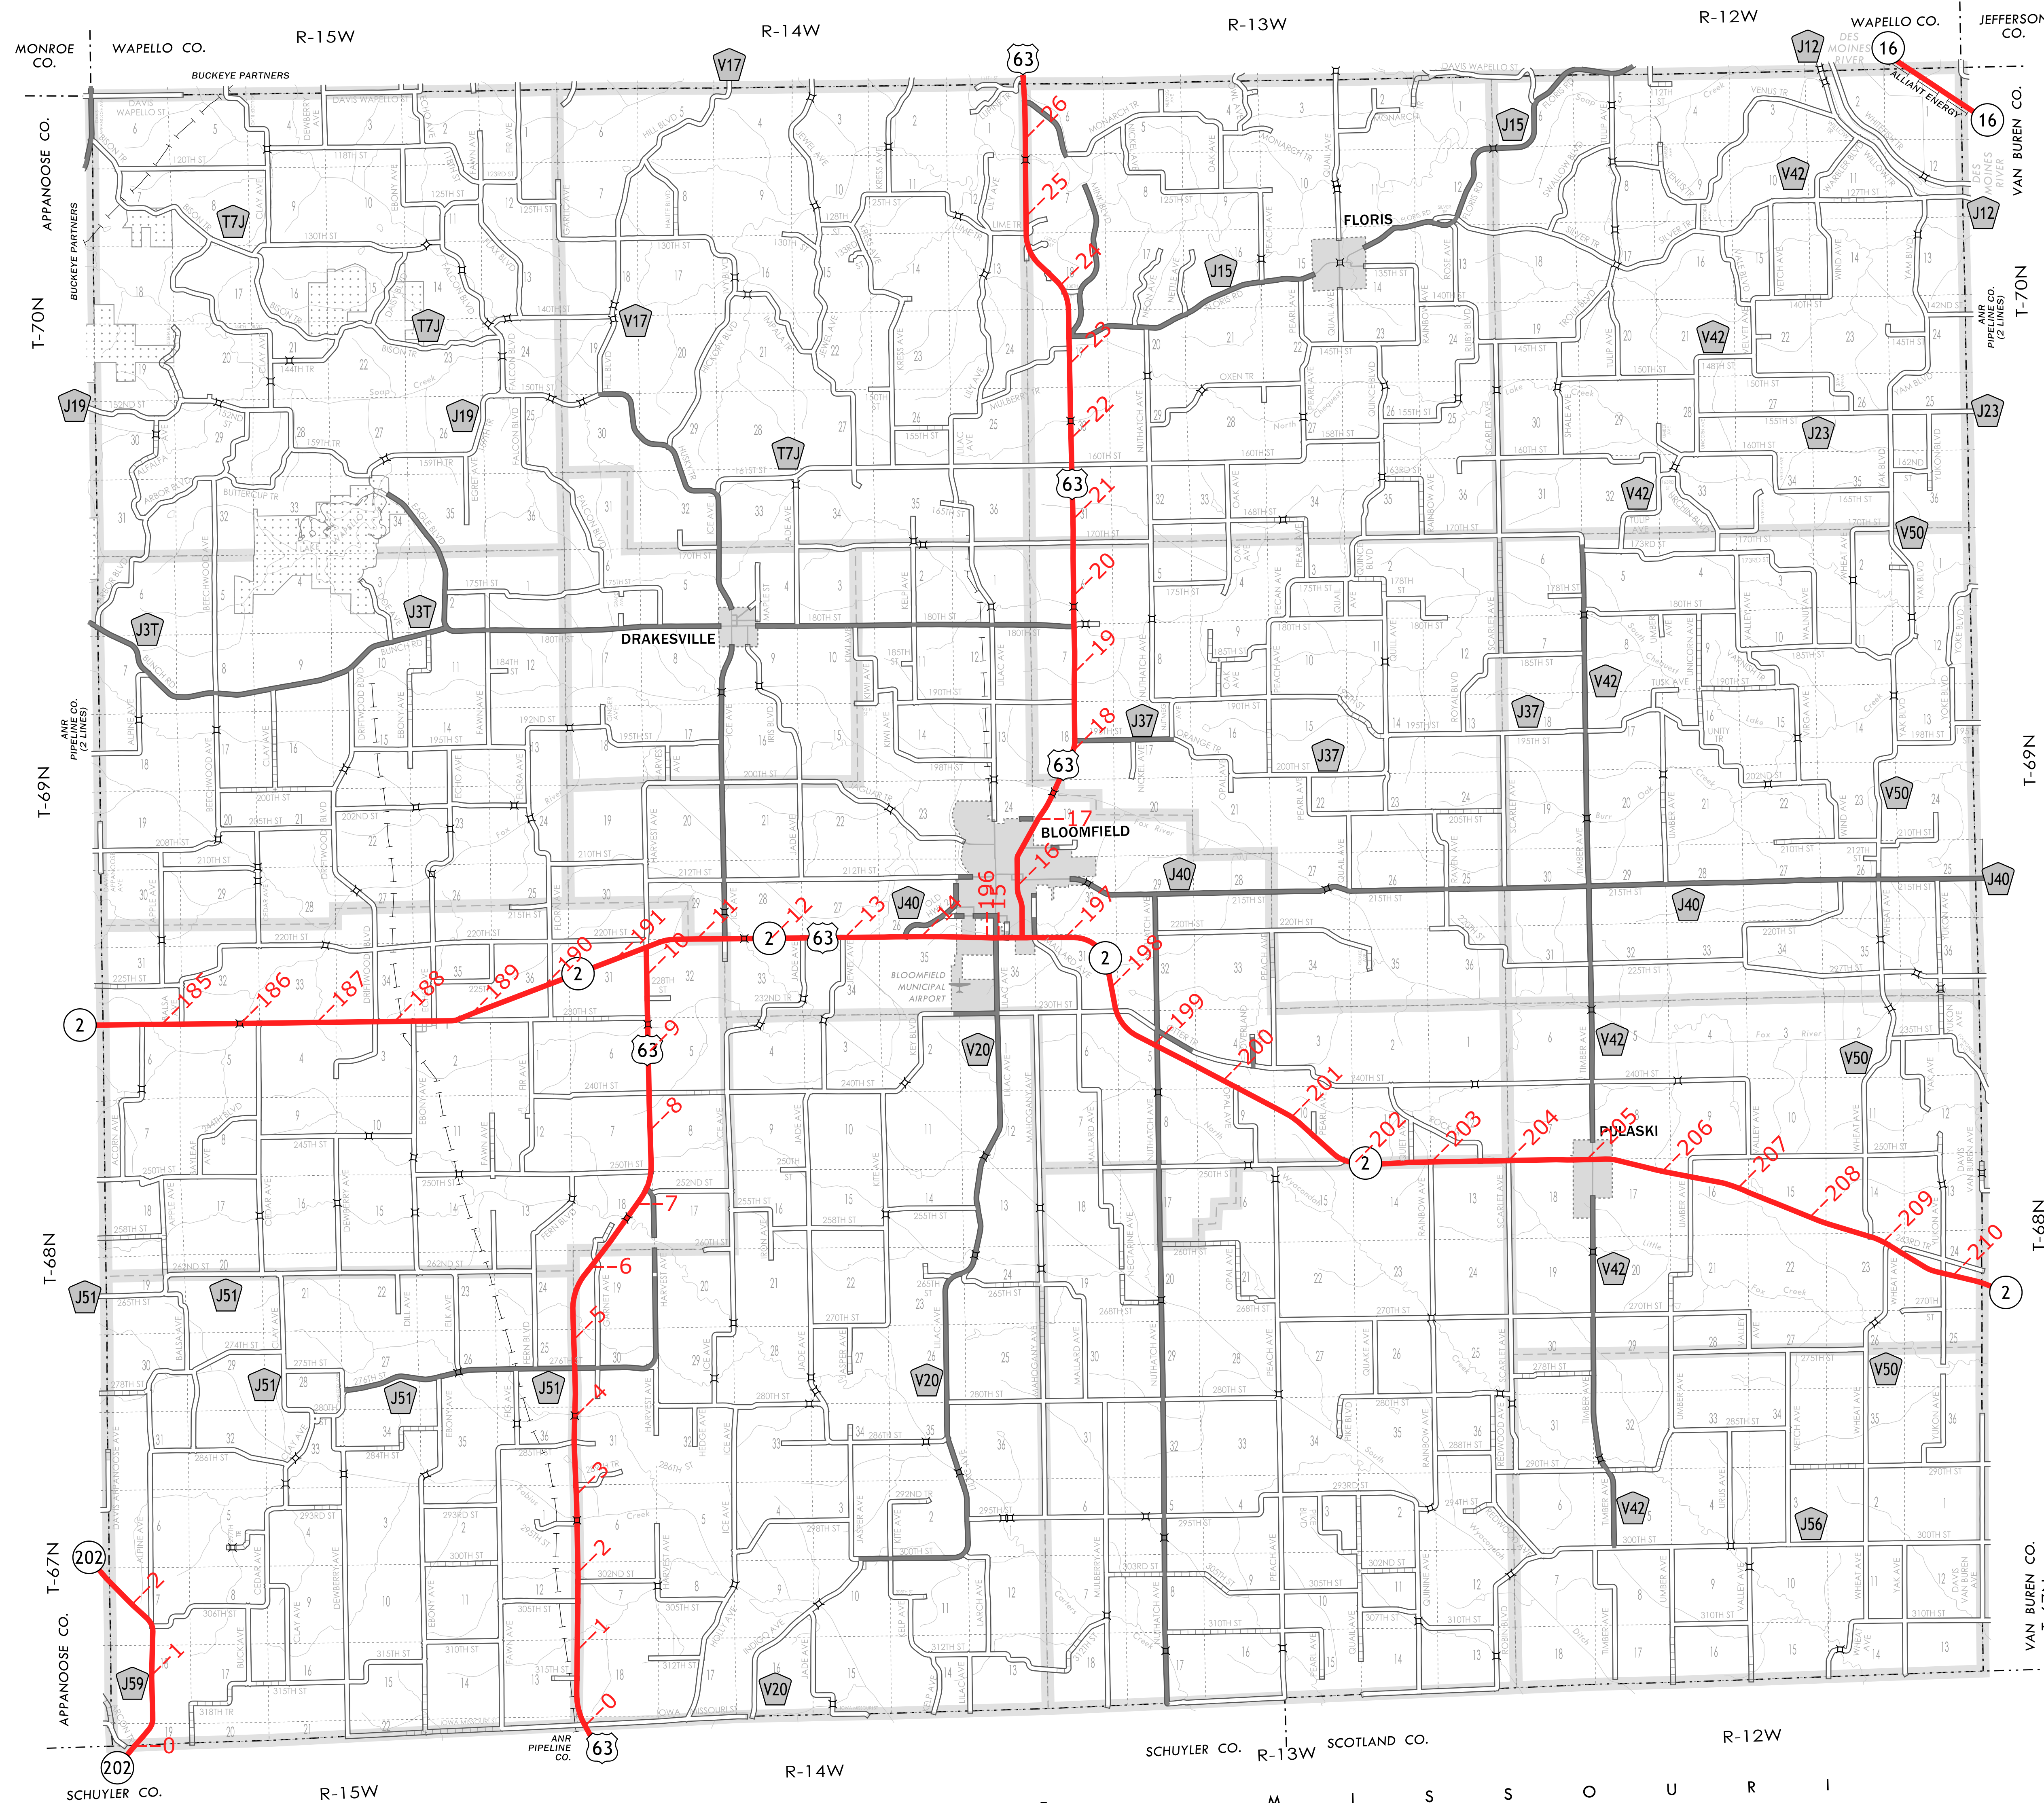

DAVIS COUNTY IOWA

Prepared By

SYSTEMS PLANNING BUREAU
Phone: (515) 239-1664
WWW.IOWADOT.GOV/MAPS

In Cooperation With
**United States
Department of Transportation**

JANUARY 1, 2025

LEGEND

- REFERENCE POST
 - INTERSTATE HIGHWAY
 - PRIMARY HIGHWAY
 - PAVED ROAD
 - BITUMINOUS ROAD
 - GRAVEL ROAD
 - EARTHEN ROAD
- INTERSTATE HIGHWAY
 - UNITED STATES HIGHWAY
 - STATE HIGHWAY
 - COUNTY HIGHWAY
- RAILROAD
 - PIPELINE
 - AIRPORT
 - HYDROLOGY
 - BRIDGE
- STATE BOUNDARY
 - COUNTY BOUNDARY
 - CORPORATE BOUNDARY
 - TOWNSHIP LINE
 - SECTION LINE
 - ROAD NAMES
 - UNINCORPORATED PLACE
- STATE PARKS
 - STATE INSTITUTIONS
 - FEDERAL LAND

S T A T E O F M I S S O U R I