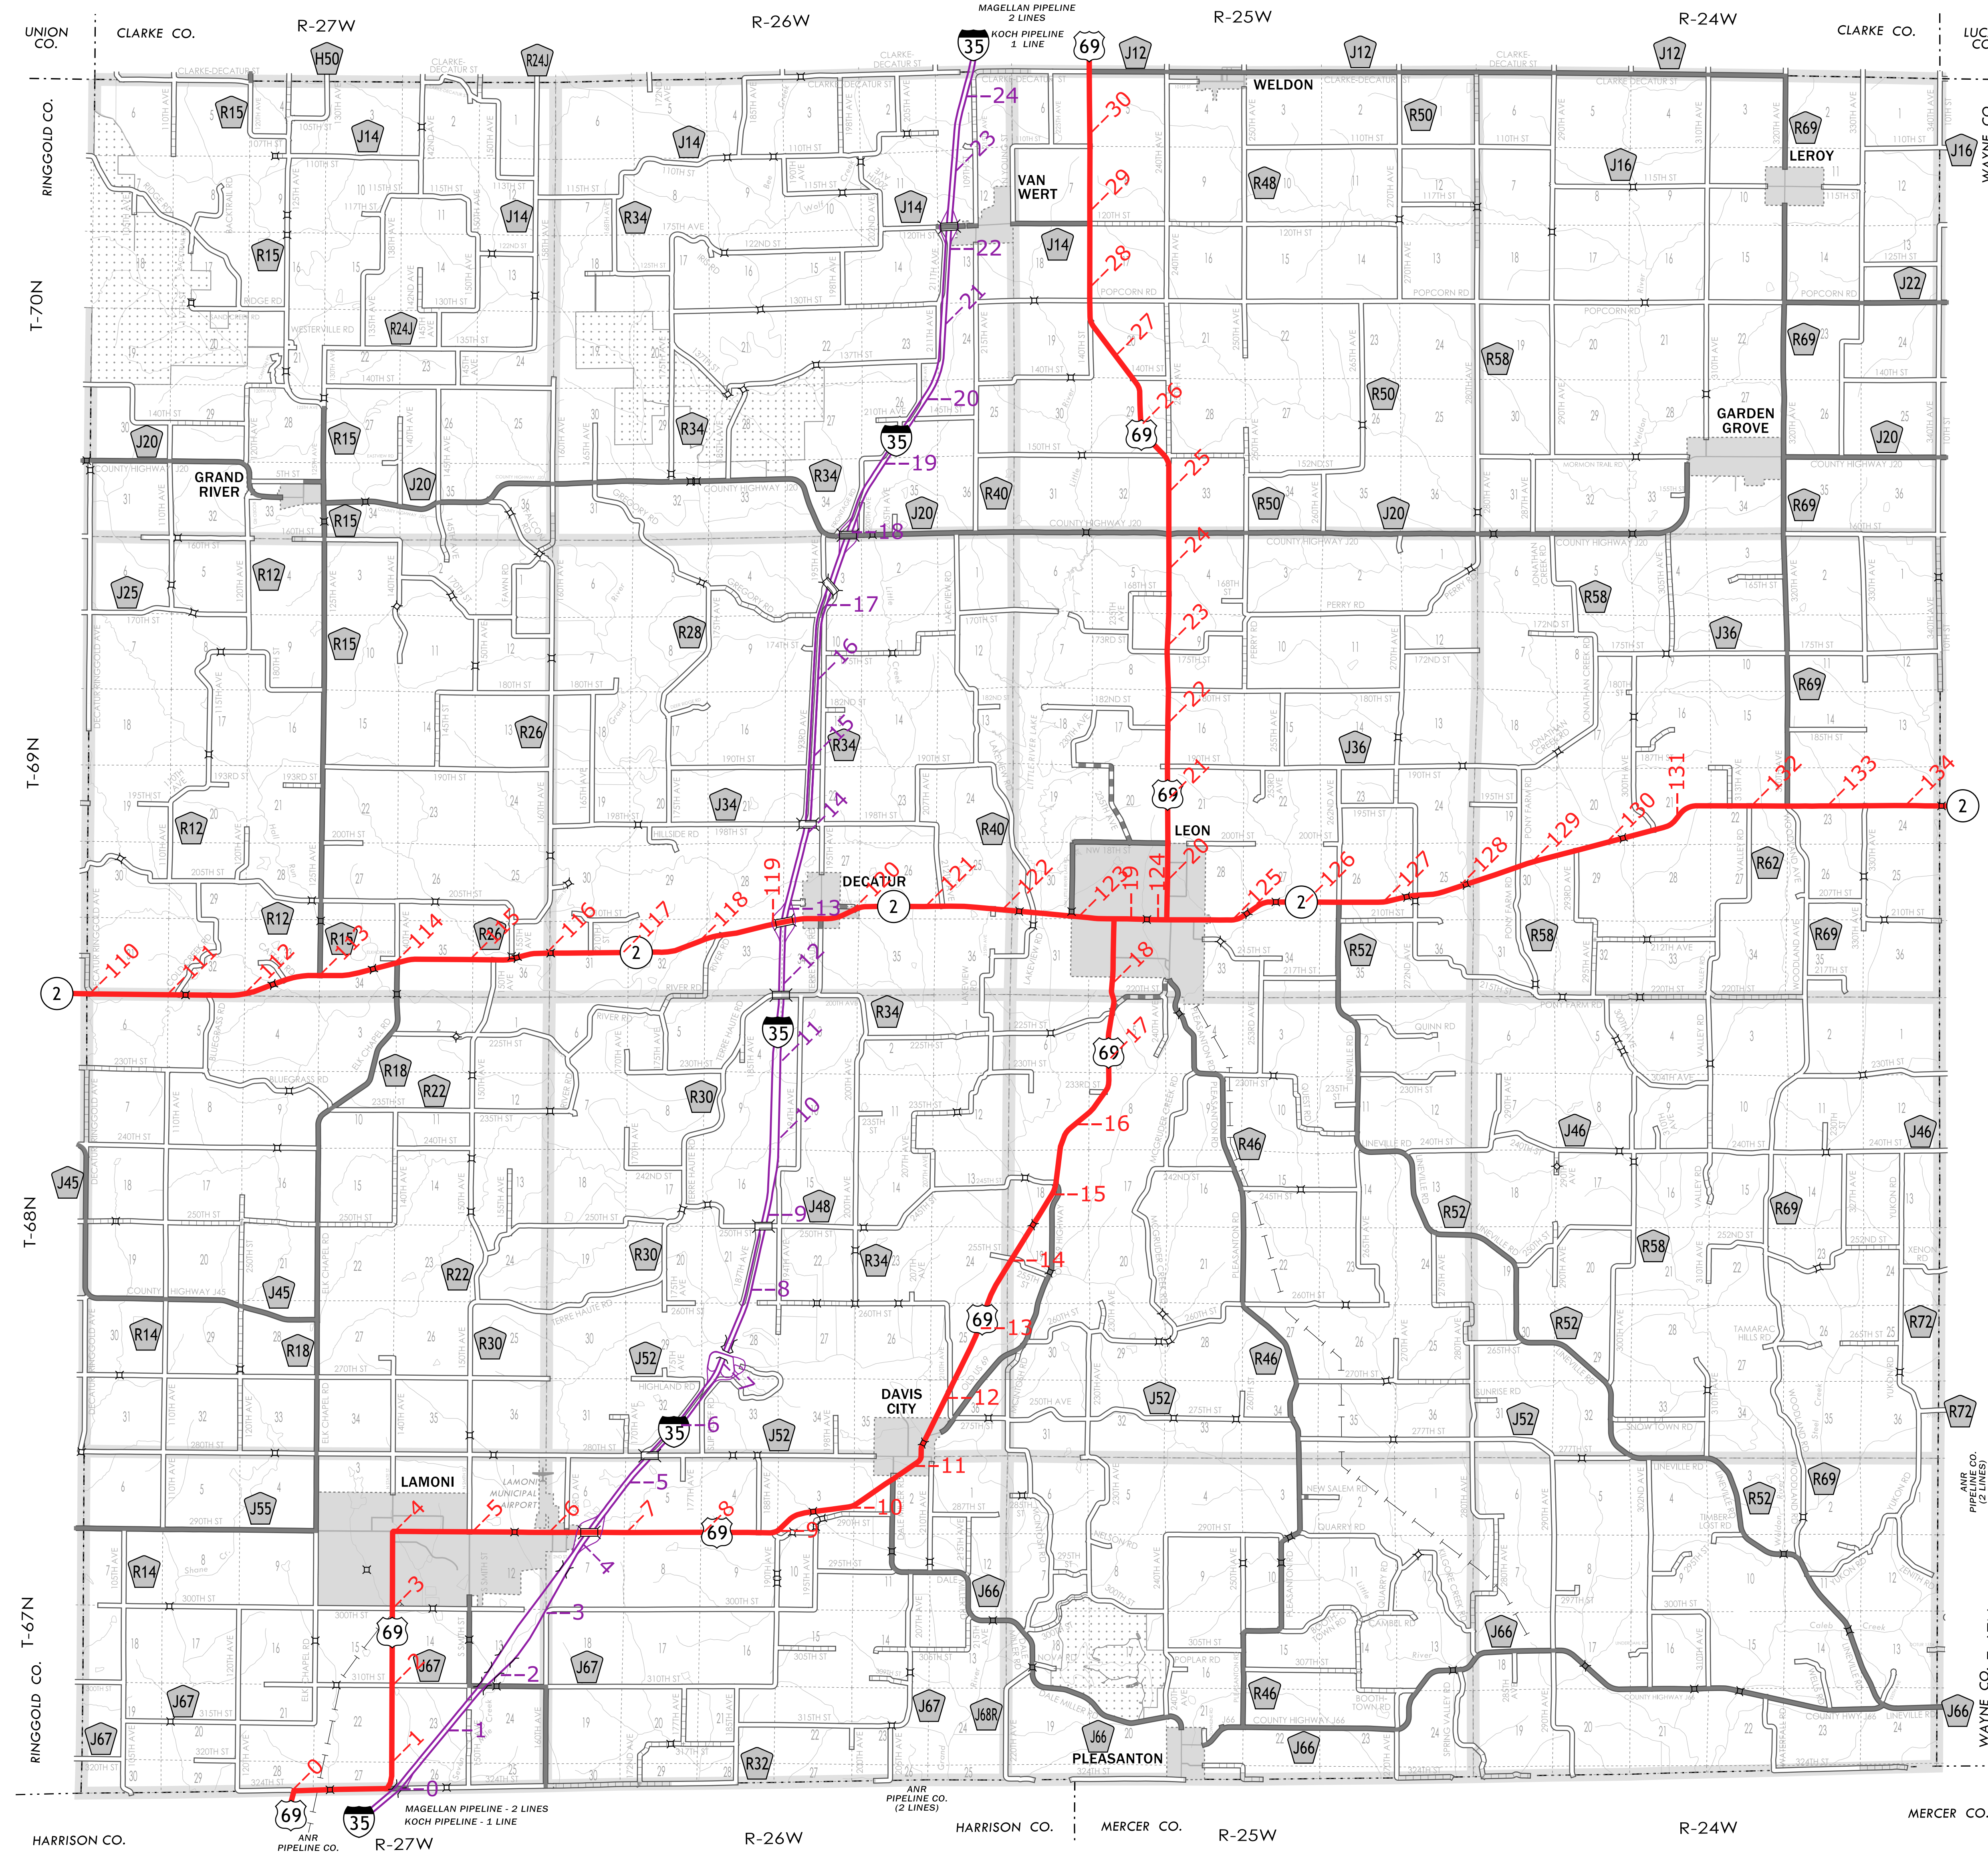

# DECATUR COUNTY IOWA

Prepared By

SYSTEMS PLANNING BUREAU  
Phone: (515) 239-1664  
WWW.IOWADOT.GOV/MAPS

In Cooperation With  
**United States**  
Department of Transportation

JANUARY 1, 2025

7 - 1 - 25

### LEGEND

- REFERENCE POST
- INTERSTATE HIGHWAY
- PRIMARY HIGHWAY
- PAVED ROAD
- BITUMINOUS ROAD
- GRAVEL ROAD
- EARTHEN ROAD
- INTERSTATE HIGHWAY
- UNITED STATES HIGHWAY
- STATE HIGHWAY
- COUNTY HIGHWAY
- RAILROAD
- PIPELINE
- AIRPORT
- HYDROLOGY
- BRIDGE
- STATE BOUNDARY
- COUNTY BOUNDARY
- CORPORATE BOUNDARY
- TOWNSHIP LINE
- SECTION LINE
- ROAD NAMES
- UNINCORPORATED PLACE
- STATE PARKS
- STATE INSTITUTIONS
- FEDERAL LAND