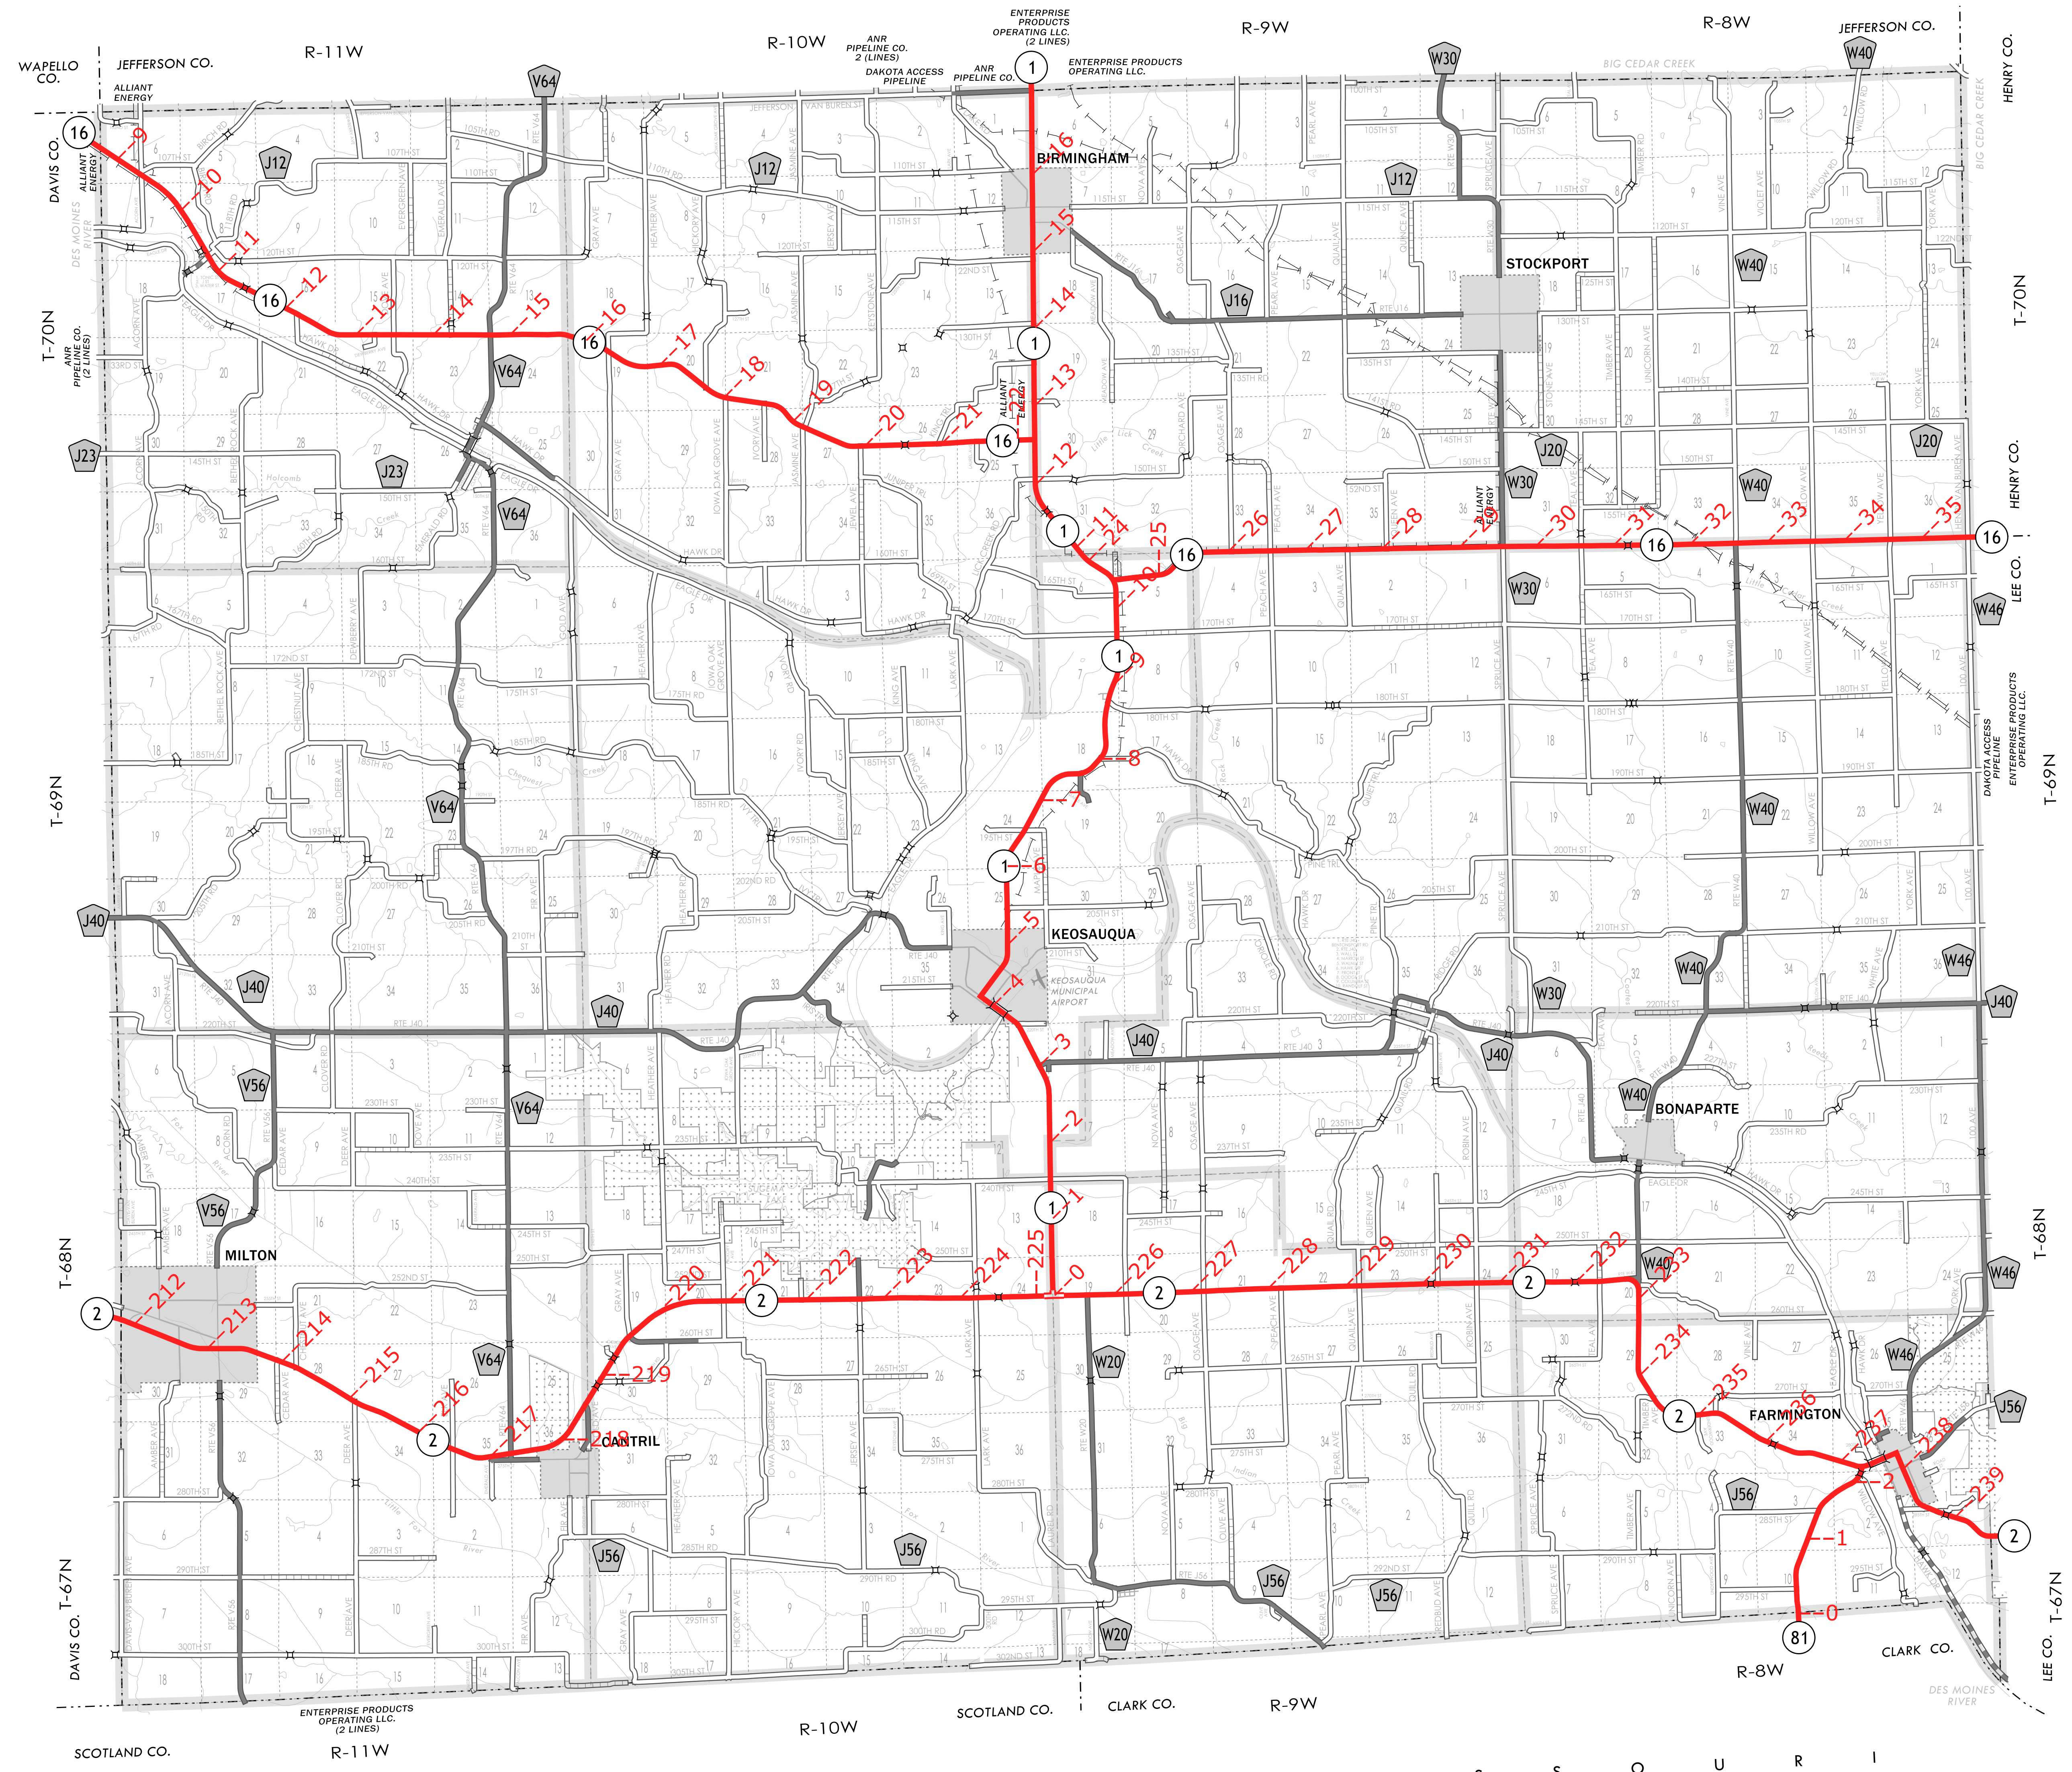

VAN BUREN COUNTY IOWA

Prepared By

SYSTEMS PLANNING BUREAU
Phone: (515) 239-1664
WWW.IOWADOT.GOV/MAPS

In Cooperation With
**United States
Department of Transportation**

JANUARY 1, 2025

LEGEND

- REFERENCE POST
- INTERSTATE HIGHWAY
- PRIMARY HIGHWAY
- PAVED ROAD
- BITUMINOUS ROAD
- GRAVEL ROAD
- EARTHEN ROAD
- INTERSTATE HIGHWAY
- UNITED STATES HIGHWAY
- STATE HIGHWAY
- COUNTY HIGHWAY
- RAILROAD
- PIPELINE
- AIRPORT
- HYDROLOGY
- BRIDGE
- STATE BOUNDARY
- COUNTY BOUNDARY
- CORPORATE BOUNDARY
- TOWNSHIP LINE
- SECTION LINE
- ROAD NAMES
- UNINCORPORATED PLACE
- STATE PARKS
- STATE INSTITUTIONS
- FEDERAL LAND

S T A T E O F M I S S O U R I