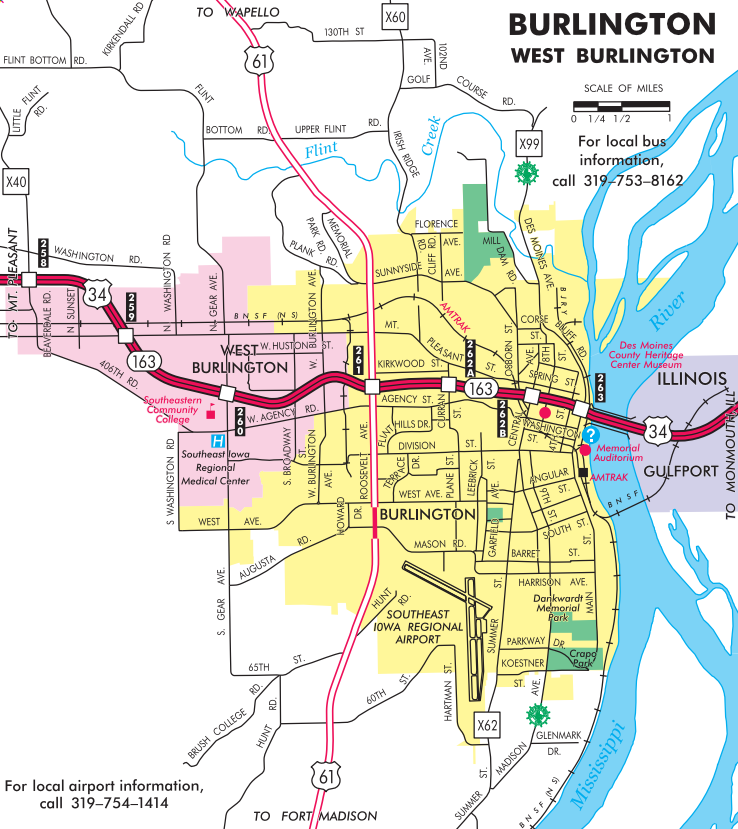

# BURLINGTON WEST BURLINGTON

SCALE OF MILES

For local bus  
information,  
call 319-753-8162

For local airport information,  
call 319-754-1414

TO FORT MADISON