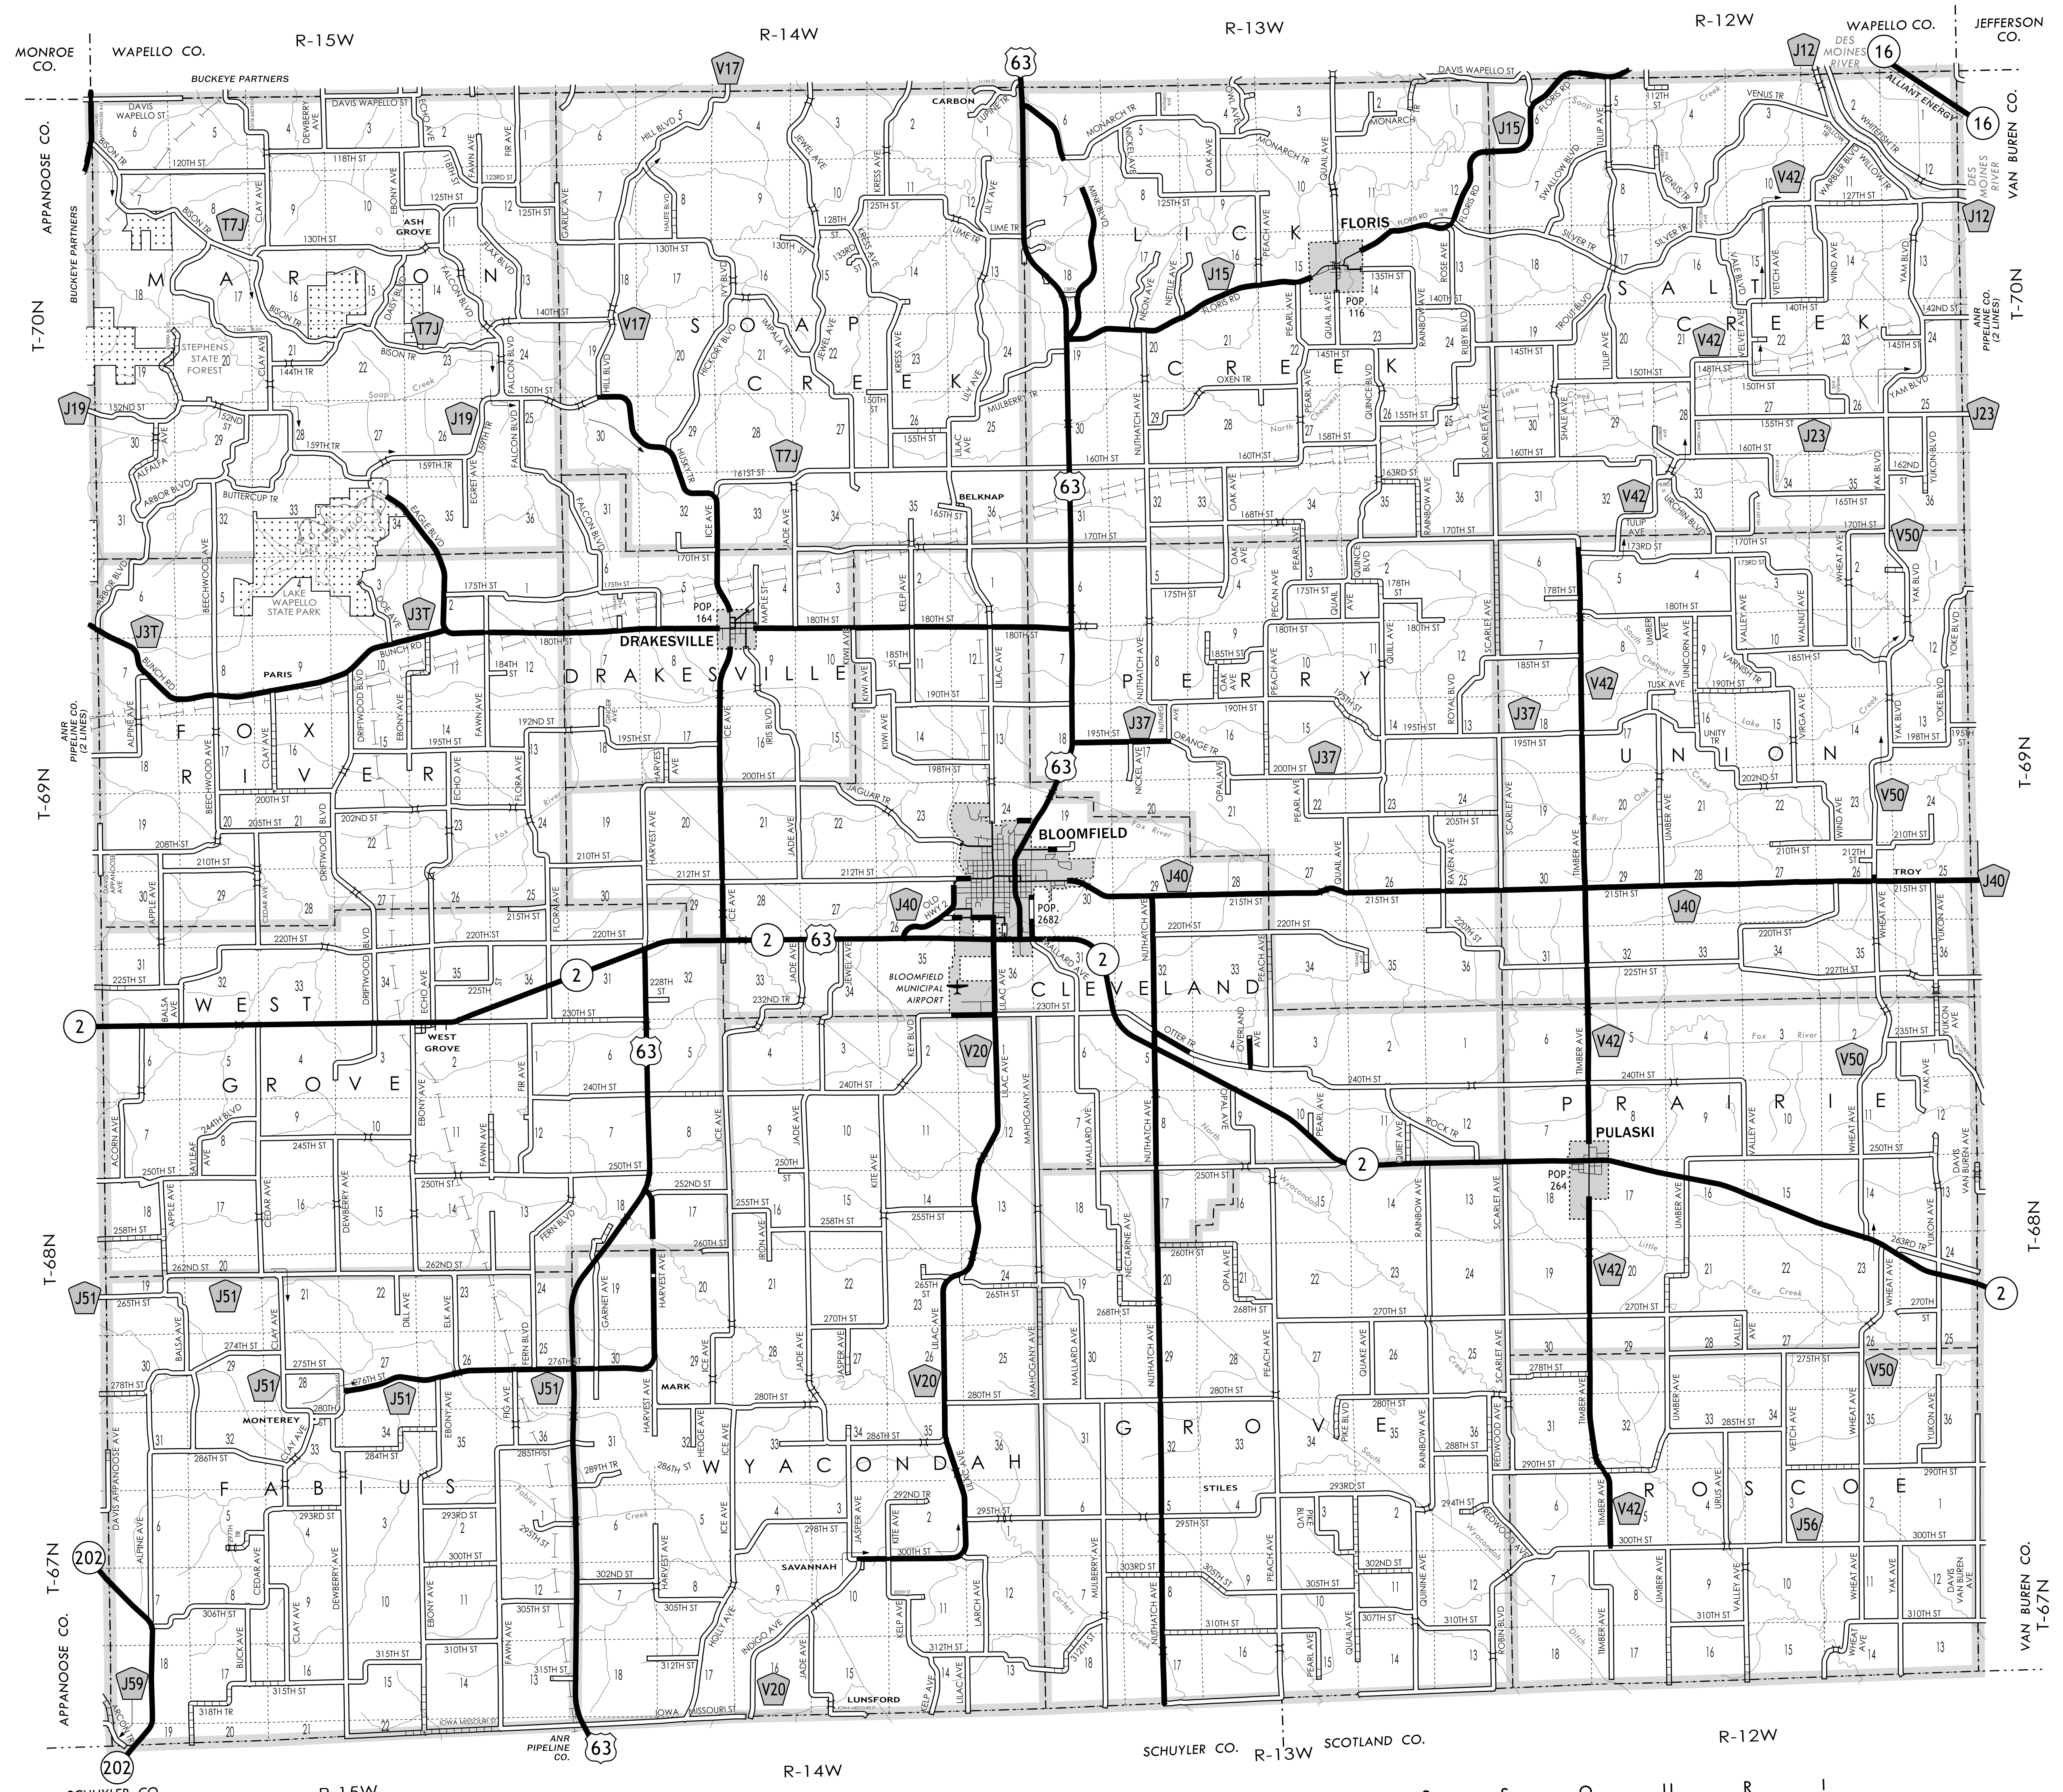

# DAVIS COUNTY IOWA

Prepared By

SYSTEMS PLANNING BUREAU  
Phone: (515) 239-1664  
WWW.IOWADOT.GOV/MAPS

In Cooperation With  
**United States**  
Department of Transportation

JANUARY 1, 2025

### LEGEND

- DIVIDED HIGHWAY
- PAVED ROAD
- BITUMINOUS ROAD
- GRAVEL ROAD
- EARTHEN ROAD
- INTERSTATE HIGHWAY
- UNITED STATES HIGHWAY
- STATE HIGHWAY
- COUNTY HIGHWAY
- RAILROAD
- PIPELINE
- AIRPORT
- HYDROLOGY
- BRIDGE
- STATE BOUNDARY
- COUNTY BOUNDARY
- CORPORATE BOUNDARY
- TOWNSHIP LINE
- SECTION LINE
- ROAD NAMES
- UNINCORPORATED PLACE
- ABBEY ROAD
- ELWOOD
- STATE PARKS
- STATE INSTITUTIONS
- FEDERAL LAND