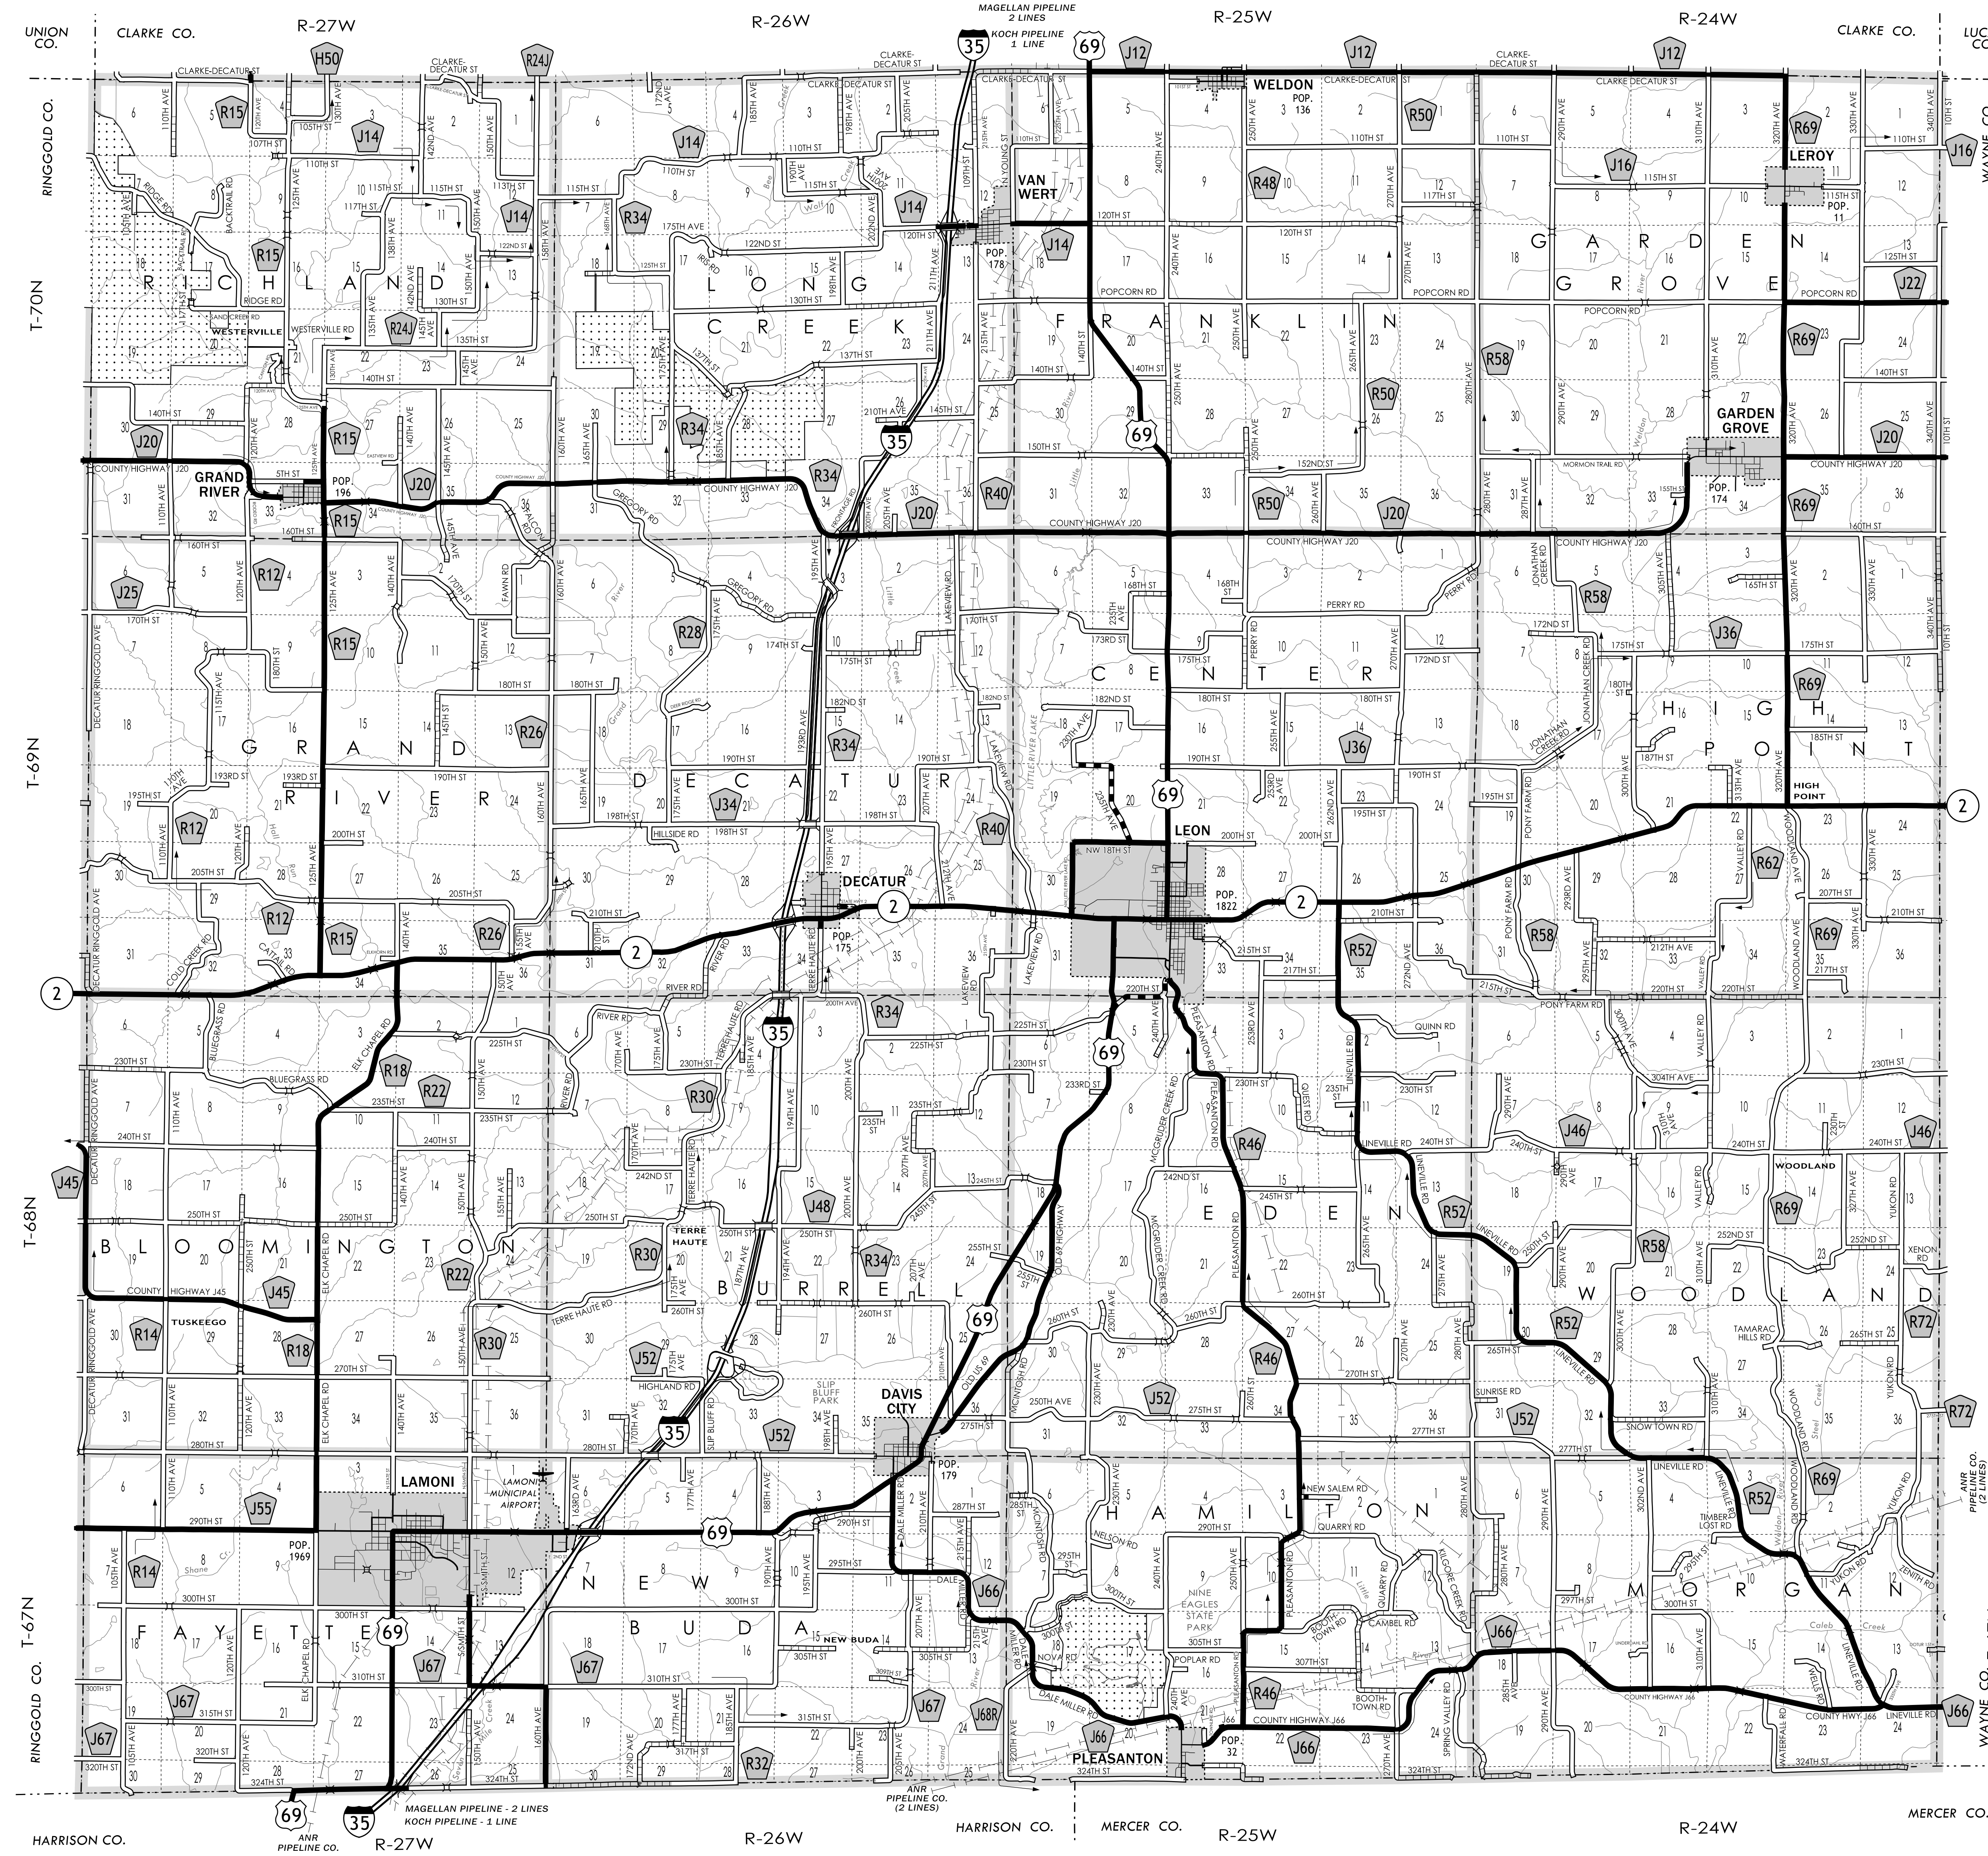

# DECATUR COUNTY IOWA

Prepared By

SYSTEMS PLANNING BUREAU  
Phone: (515) 239-1664  
WWW.IOWADOT.GOV/MAPS

In Cooperation With  
**United States**  
Department of Transportation

JANUARY 1, 2025

7 - 1 - 25

### LEGEND

- DIVIDED HIGHWAY
- PAVED ROAD
- BITUMINOUS ROAD
- GRAVEL ROAD
- EARTHEN ROAD
  
- INTERSTATE HIGHWAY
- UNITED STATES HIGHWAY
- STATE HIGHWAY
- COUNTY HIGHWAY
  
- RAILROAD
- PIPELINE
- AIRPORT
- HYDROLOGY
- BRIDGE
  
- STATE BOUNDARY
- COUNTY BOUNDARY
- CORPORATE BOUNDARY
- TOWNSHIP LINE
- SECTION LINE
- ROAD NAMES
- UNINCORPORATED PLACE
  
- STATE PARKS
- STATE INSTITUTIONS
- FEDERAL LAND