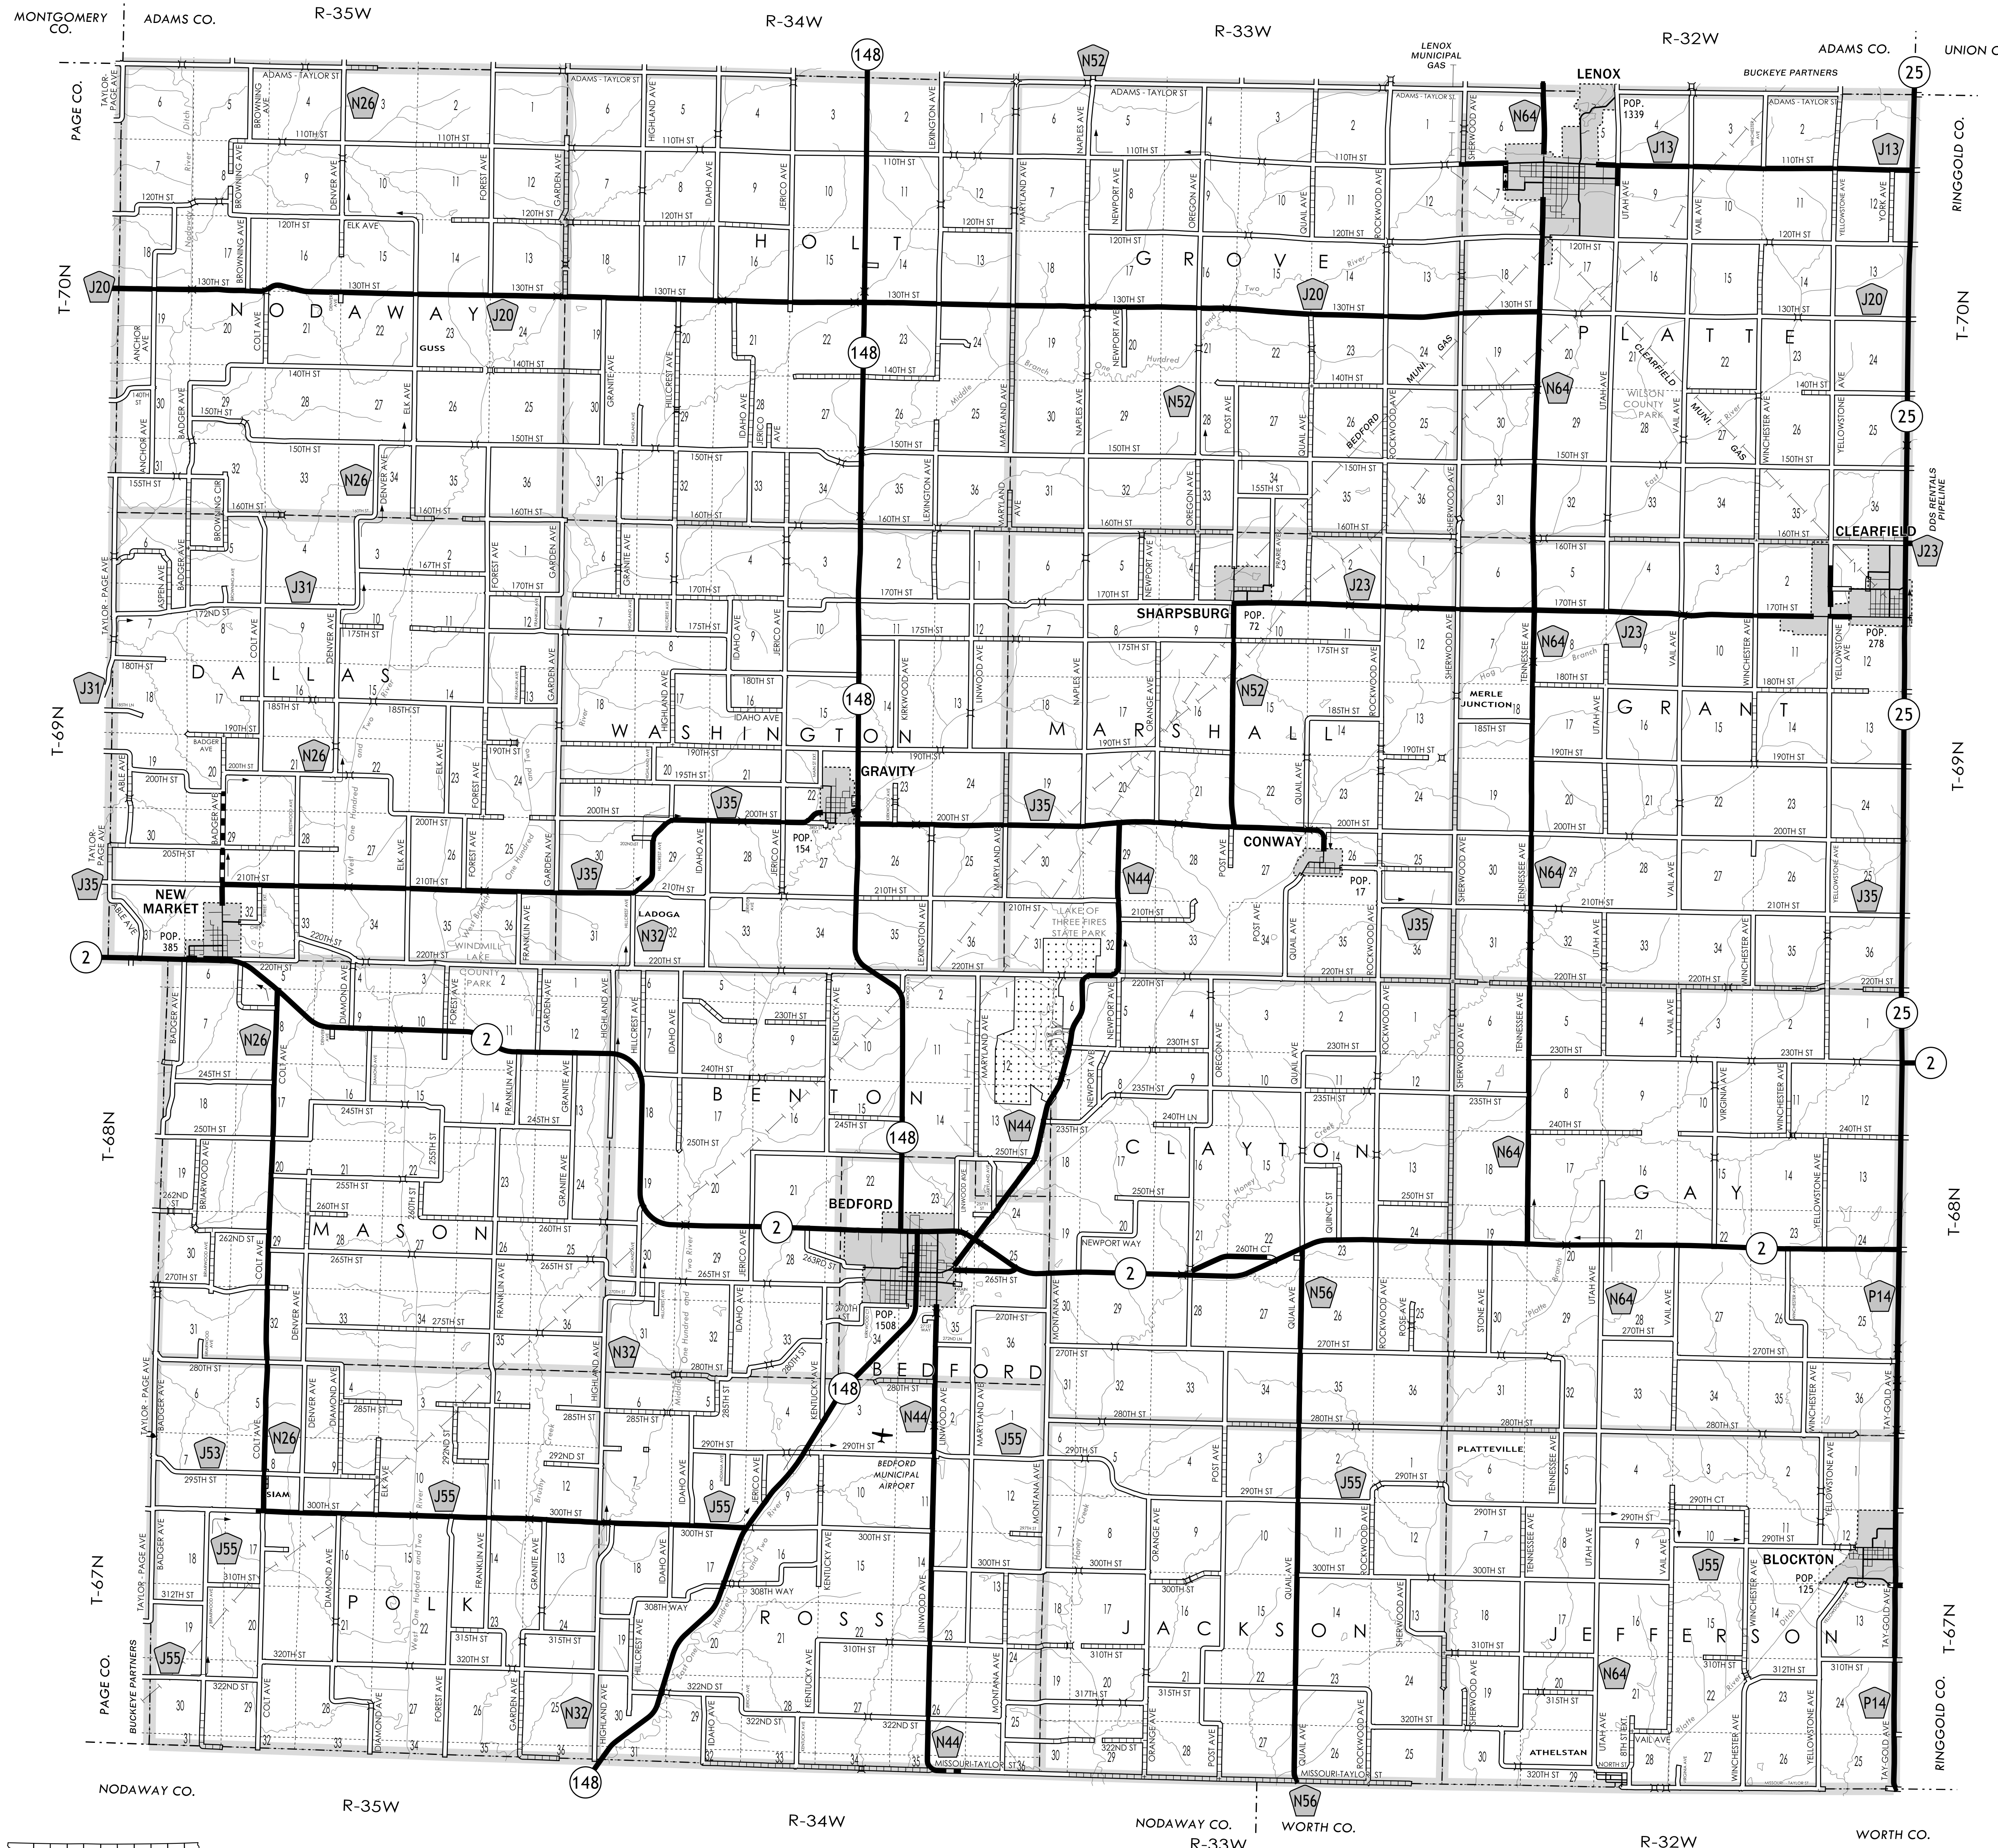

TAYLOR COUNTY IOWA

Prepared By

SYSTEMS PLANNING BUREAU
Phone: (515) 239-1664
WWW.IOWADOT.GOV/MAPS

In Cooperation With
**United States
Department of Transportation**

JANUARY 1, 2025

LEGEND

- DIVIDED HIGHWAY
- PAVED ROAD
- BITUMINOUS ROAD
- GRAVEL ROAD
- EARTHEN ROAD
- INTERSTATE HIGHWAY
- UNITED STATES HIGHWAY
- STATE HIGHWAY
- COUNTY HIGHWAY
- RAILROAD
- PIPELINE
- AIRPORT
- HYDROLOGY
- BRIDGE
- STATE BOUNDARY
- COUNTY BOUNDARY
- CORPORATE BOUNDARY
- TOWNSHIP LINE
- SECTION LINE
- ROAD NAMES
- UNINCORPORATED PLACE
- STATE PARKS
- STATE INSTITUTIONS
- FEDERAL LAND

S T A T E O F M I S S O U R I