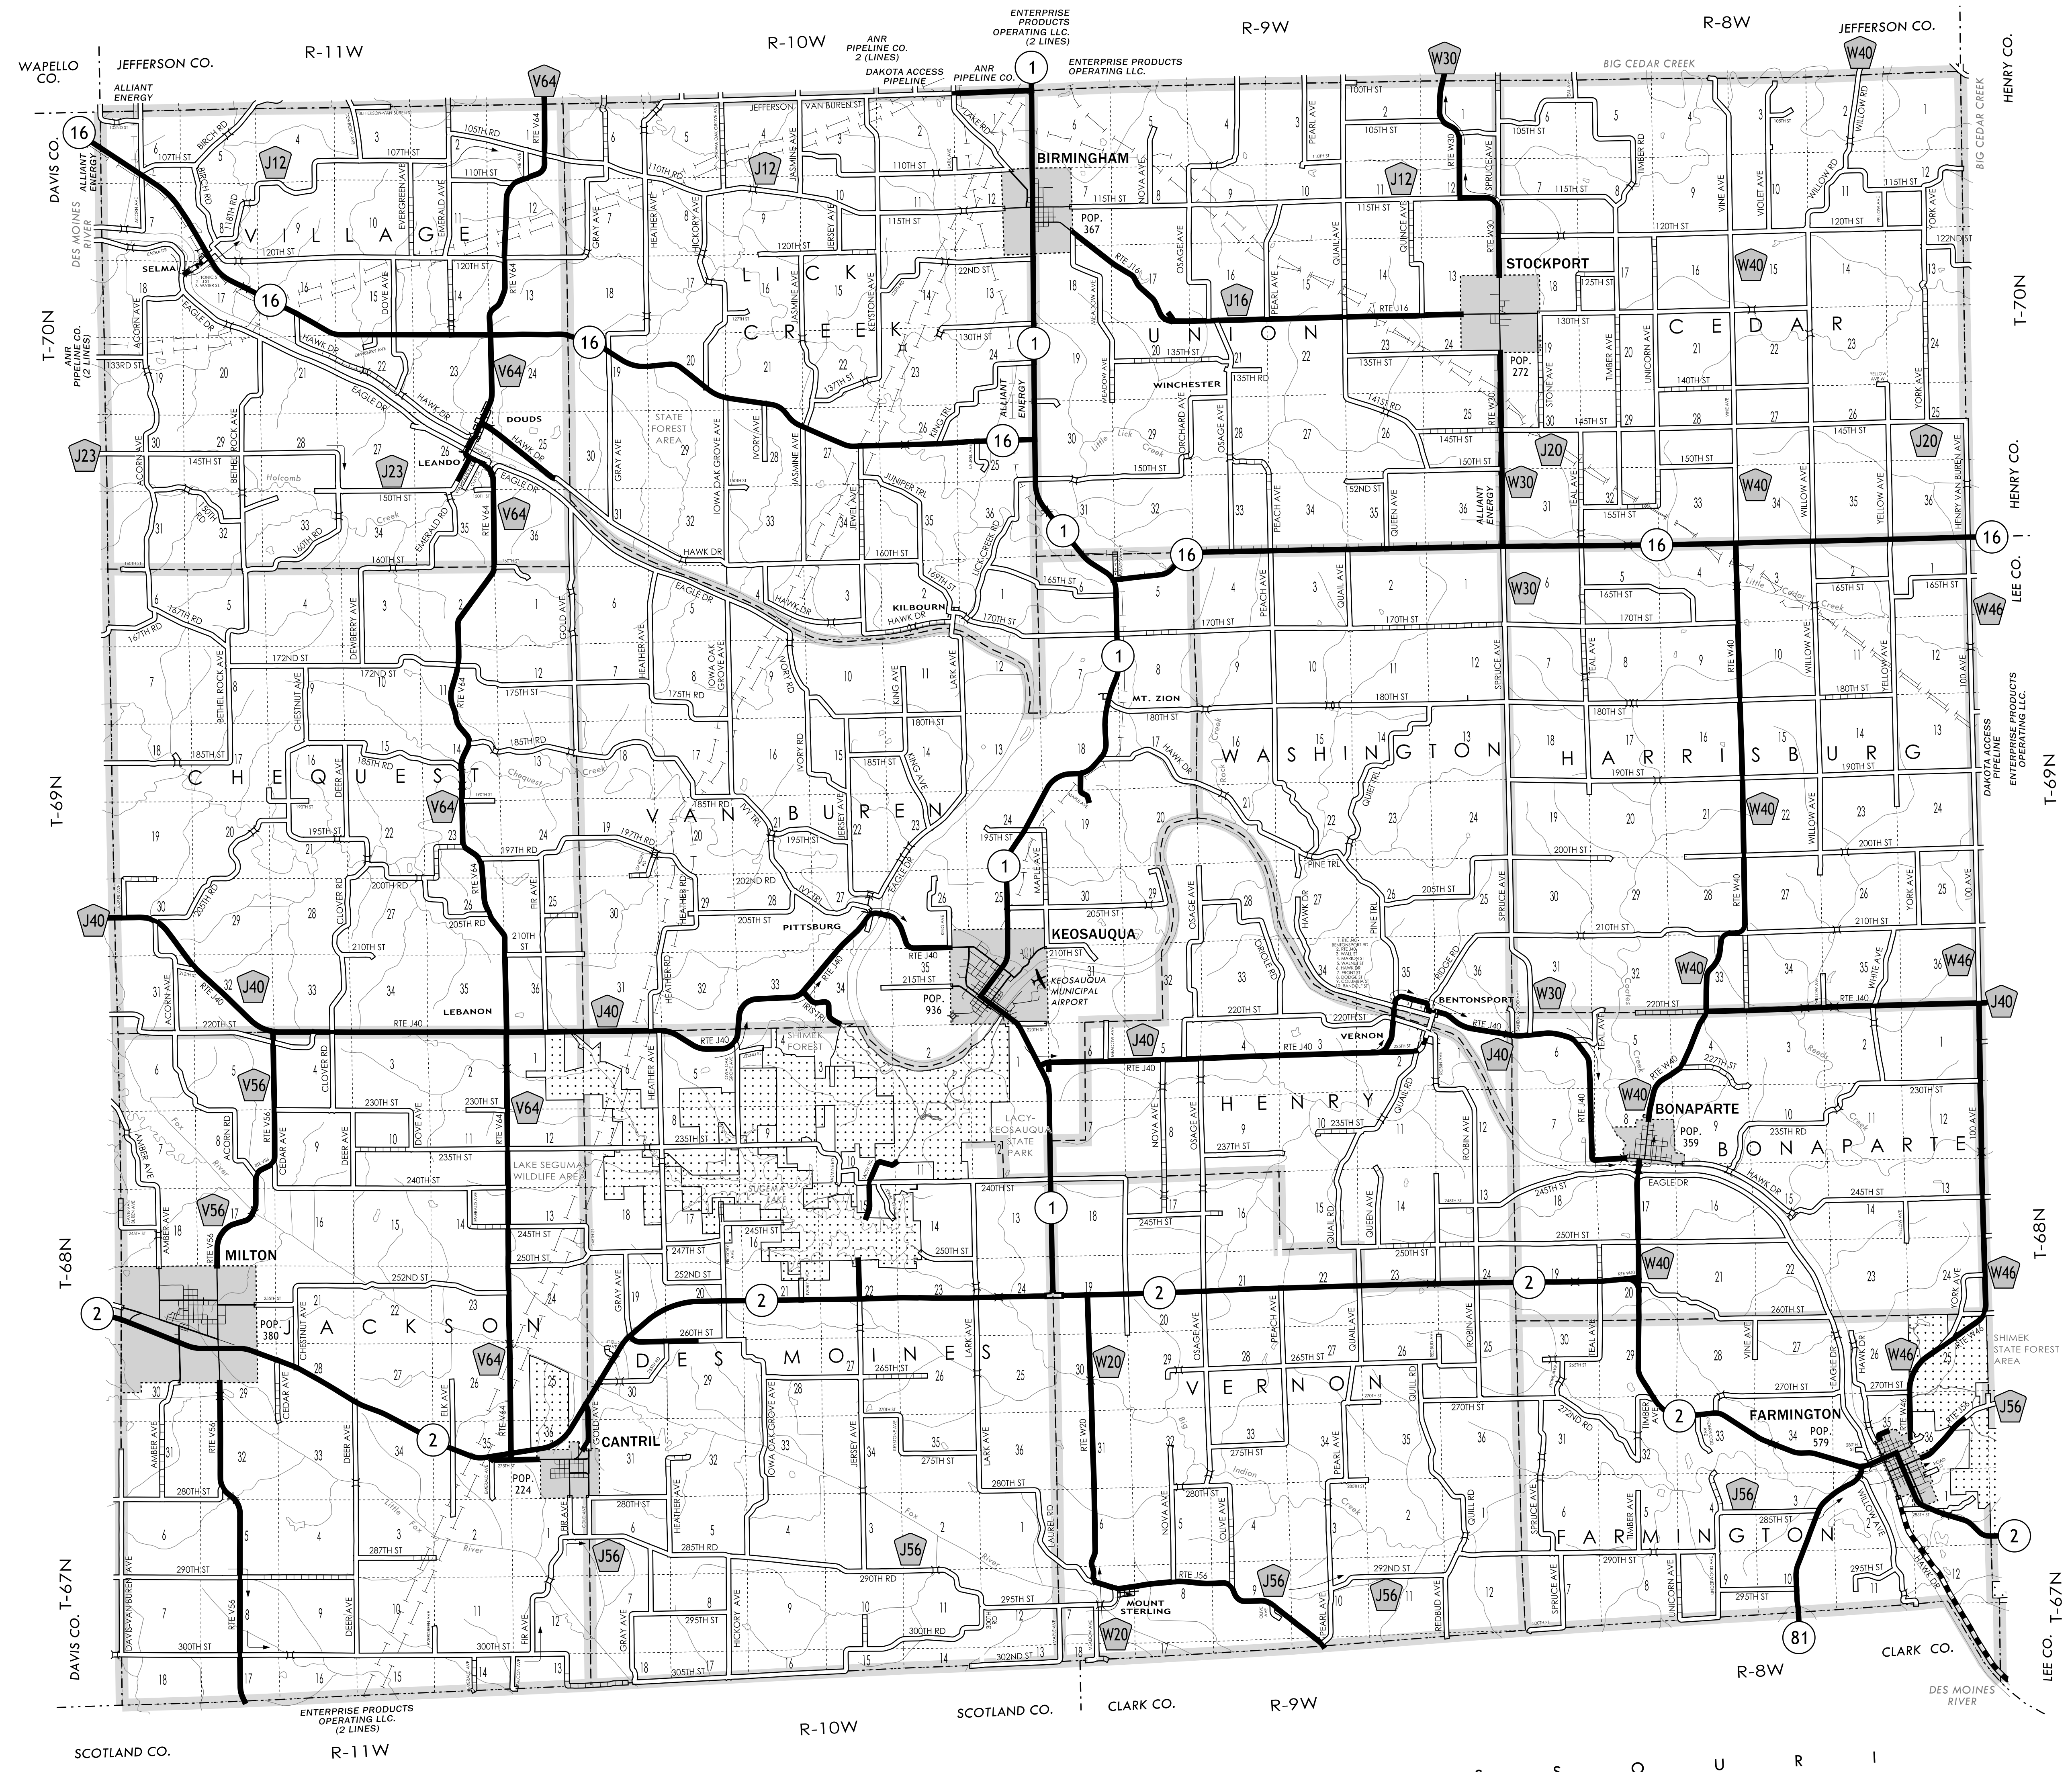

VAN BUREN COUNTY IOWA

Prepared By

SYSTEMS PLANNING BUREAU
Phone: (515) 239-1664
WWW.IOWADOT.GOV/MAPS

In Cooperation With
**United States
Department of Transportation**

JANUARY 1, 2025

LEGEND

- DIVIDED HIGHWAY
- PAVED ROAD
- BITUMINOUS ROAD
- GRAVEL ROAD
- EARTHEN ROAD
- INTERSTATE HIGHWAY
- UNITED STATES HIGHWAY
- STATE HIGHWAY
- COUNTY HIGHWAY
- RAILROAD
- PIPELINE
- AIRPORT
- HYDROLOGY
- BRIDGE
- STATE BOUNDARY
- COUNTY BOUNDARY
- CORPORATE BOUNDARY
- TOWNSHIP LINE
- SECTION LINE
- ROAD NAMES
- UNINCORPORATED PLACE
- STATE PARKS
- STATE INSTITUTIONS
- FEDERAL LAND

S T A T E O F M I S S O U R I