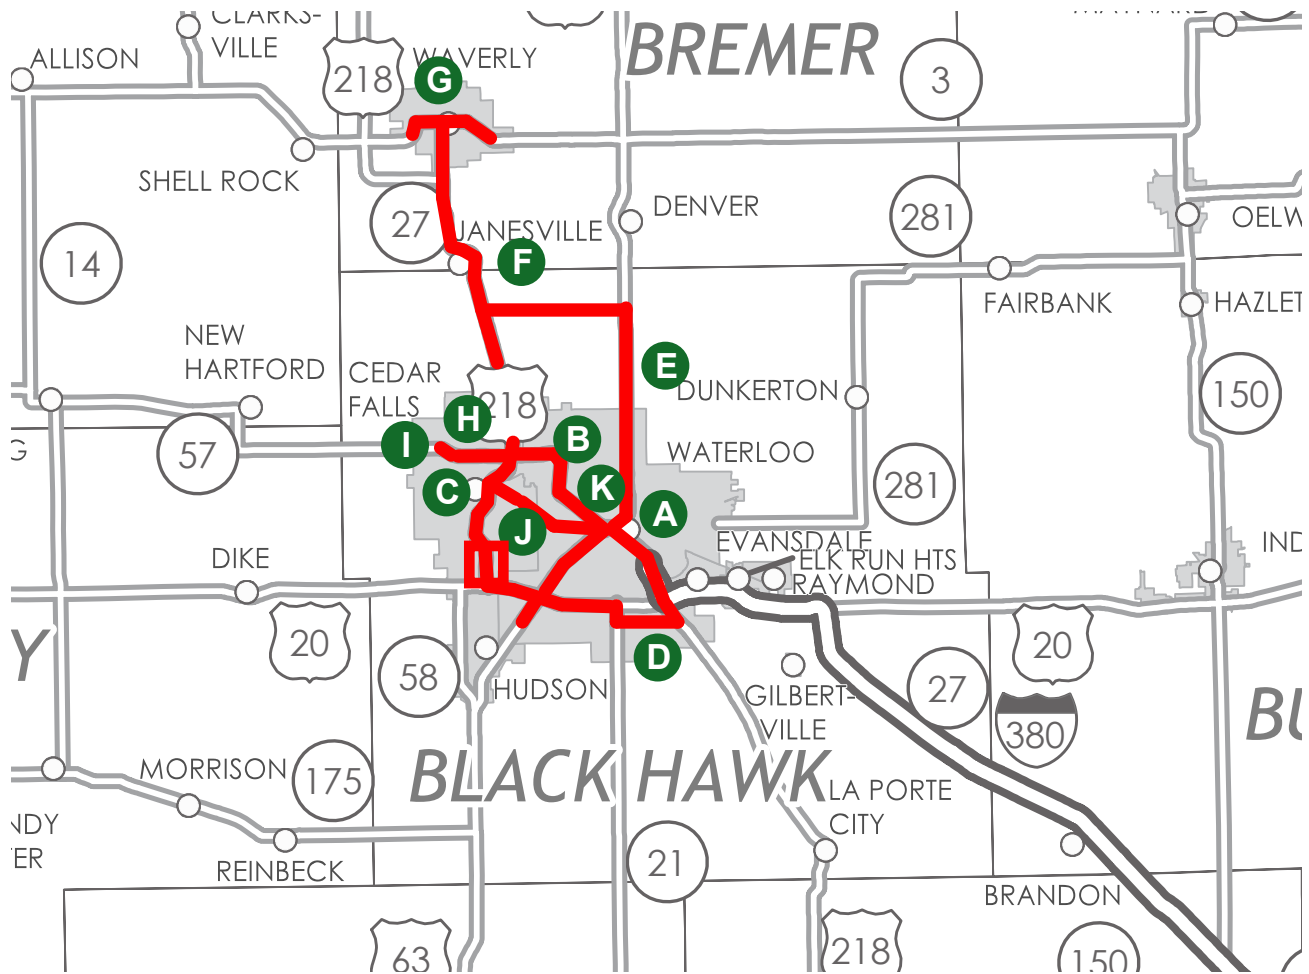

# Iowa Transportation Commission Tour

Northeast Iowa

April 13, 2020

- A. Begin in Waterloo at Courtyard by Marriott Waterloo Cedar Falls .....  
*250 Westfield Ave, Waterloo, IA 50701*
- B. US 218 corridor .....
- C. Iowa 27/Iowa 58 corridor .....
- D. US 20 and Shaulis Road Amusement Park (Future RISE grant) .....
- E. US 63 corridor .....
- F. Janesville bypass .....
- G. Iowa 3 in Waverly .....
- H. Lunch - Farm Shed .....  
*119 Main St., Cedar Falls, IA 50613*
- I. Iowa 57 corridor .....
- J. University Ave .....
- K. US 63 corridor and John Deere Museum .....
- Return for meeting at Courtyard by Marriott Waterloo Cedar Falls .....

# Iowa Transportation Commission Tour

Northeast Iowa

April 13, 2020

- A. Begin in Waterloo at Courtyard by Marriott Waterloo Cedar Falls .....  
*250 Westfield Ave, Waterloo, IA 50701*
- B. US 218 corridor .....
- C. Iowa 27/Iowa 58 corridor .....
- D. US 20 and Shaulis Road Amusement Park (Future RISE grant) .....
- E. US 63 corridor .....
- F. Janesville bypass .....
- G. Iowa 3 in Waverly .....
- H. Lunch - Farm Shed .....  
*119 Main St., Cedar Falls, IA 50613*
- I. Iowa 57 corridor .....
- J. University Ave .....
- K. US 63 corridor and John Deere Museum .....  
Return for meeting at Courtyard by Marriott Waterloo Cedar Falls .....