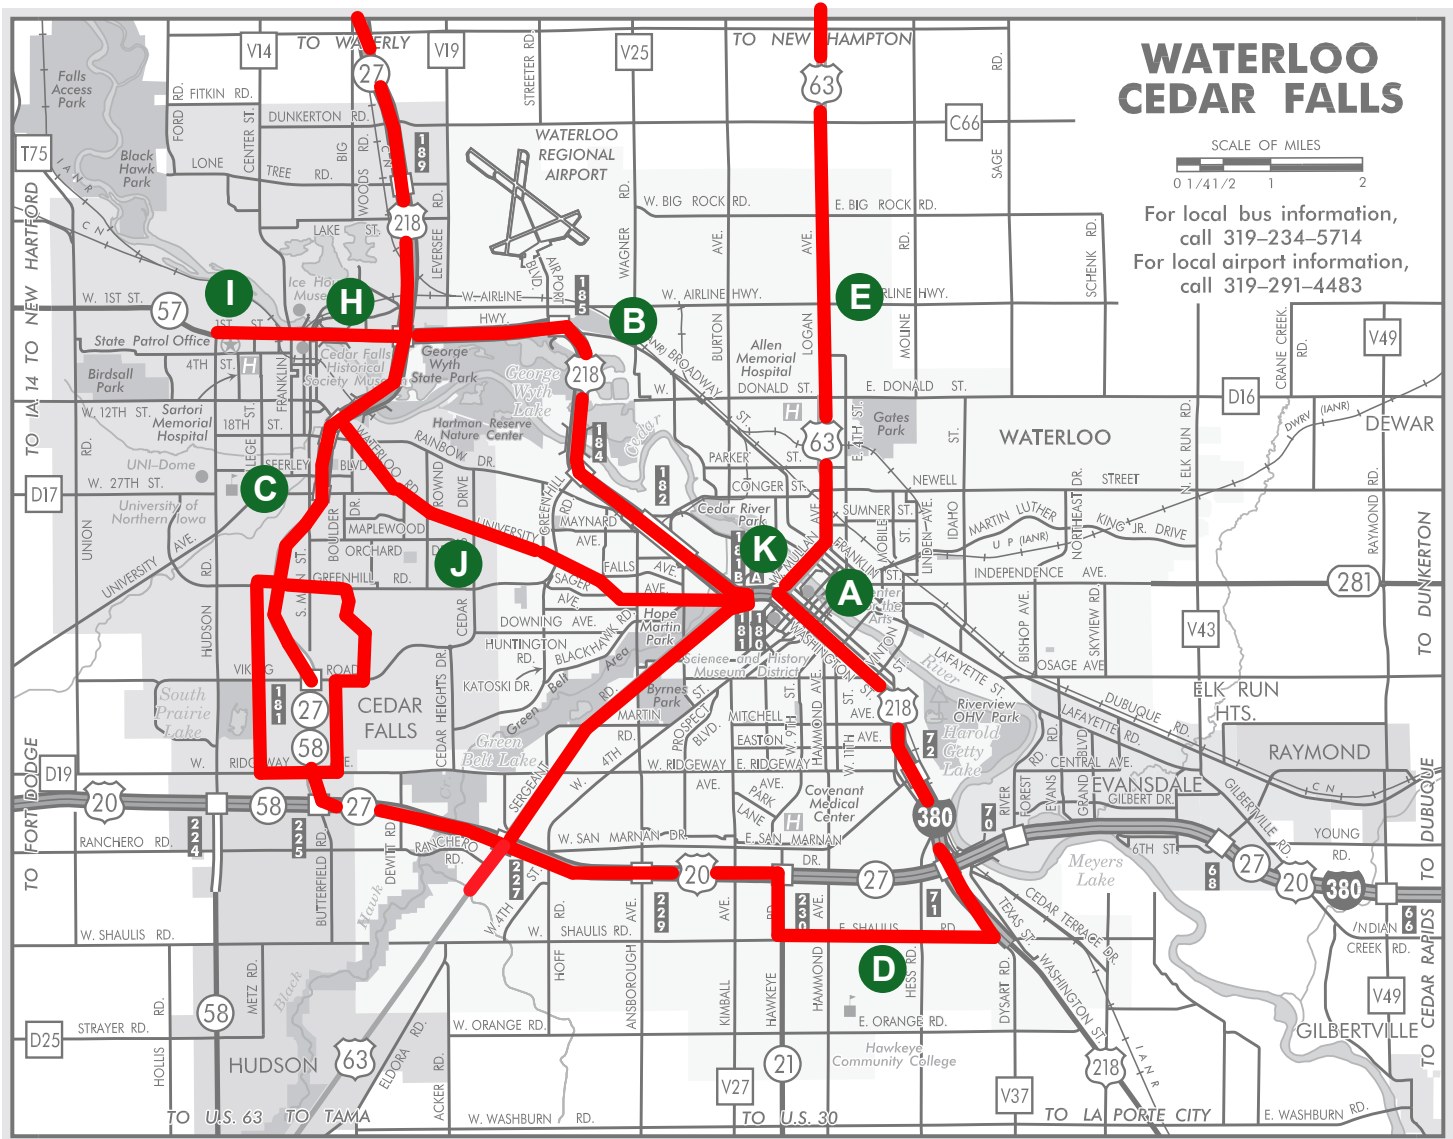

# Iowa Transportation Commission Tour

Northeast Iowa

April 13, 2020

- A. Begin in Waterloo at Courtyard by Marriott Waterloo Cedar Falls .....  
*250 Westfield Ave, Waterloo, IA 50701*
- B. US 218 corridor .....
- C. Iowa 27/Iowa 58 corridor .....
- D. US 20 and Shaulis Road Amusement Park (Future RISE grant) .....
- E. US 63 corridor .....
- F. Janesville bypass .....
- G. Iowa 3 in Waverly .....
- H. Lunch - Farm Shed .....  
*119 Main St., Cedar Falls, IA 50613*
- I. Iowa 57 corridor .....
- J. University Ave .....
- K. US 63 corridor and John Deere Museum .....
- Return for meeting at Courtyard by Marriott Waterloo Cedar Falls .....

# Iowa Transportation Commission Tour

Northeast Iowa

April 13, 2020

- A. Begin in Waterloo at Courtyard by Marriott Waterloo Cedar Falls .....  
*250 Westfield Ave, Waterloo, IA 50701*
- B. US 218 corridor .....
- C. Iowa 27/Iowa 58 corridor .....
- D. US 20 and Shaulis Road Amusement Park (Future RISE grant) .....
- E. US 63 corridor .....
- F. Janesville bypass .....
- G. Iowa 3 in Waverly .....
- H. Lunch - Farm Shed .....  
*119 Main St., Cedar Falls, IA 50613*
- I. Iowa 57 corridor .....
- J. University Ave .....
- K. US 63 corridor and John Deere Museum .....  
Return for meeting at Courtyard by Marriott Waterloo Cedar Falls .....