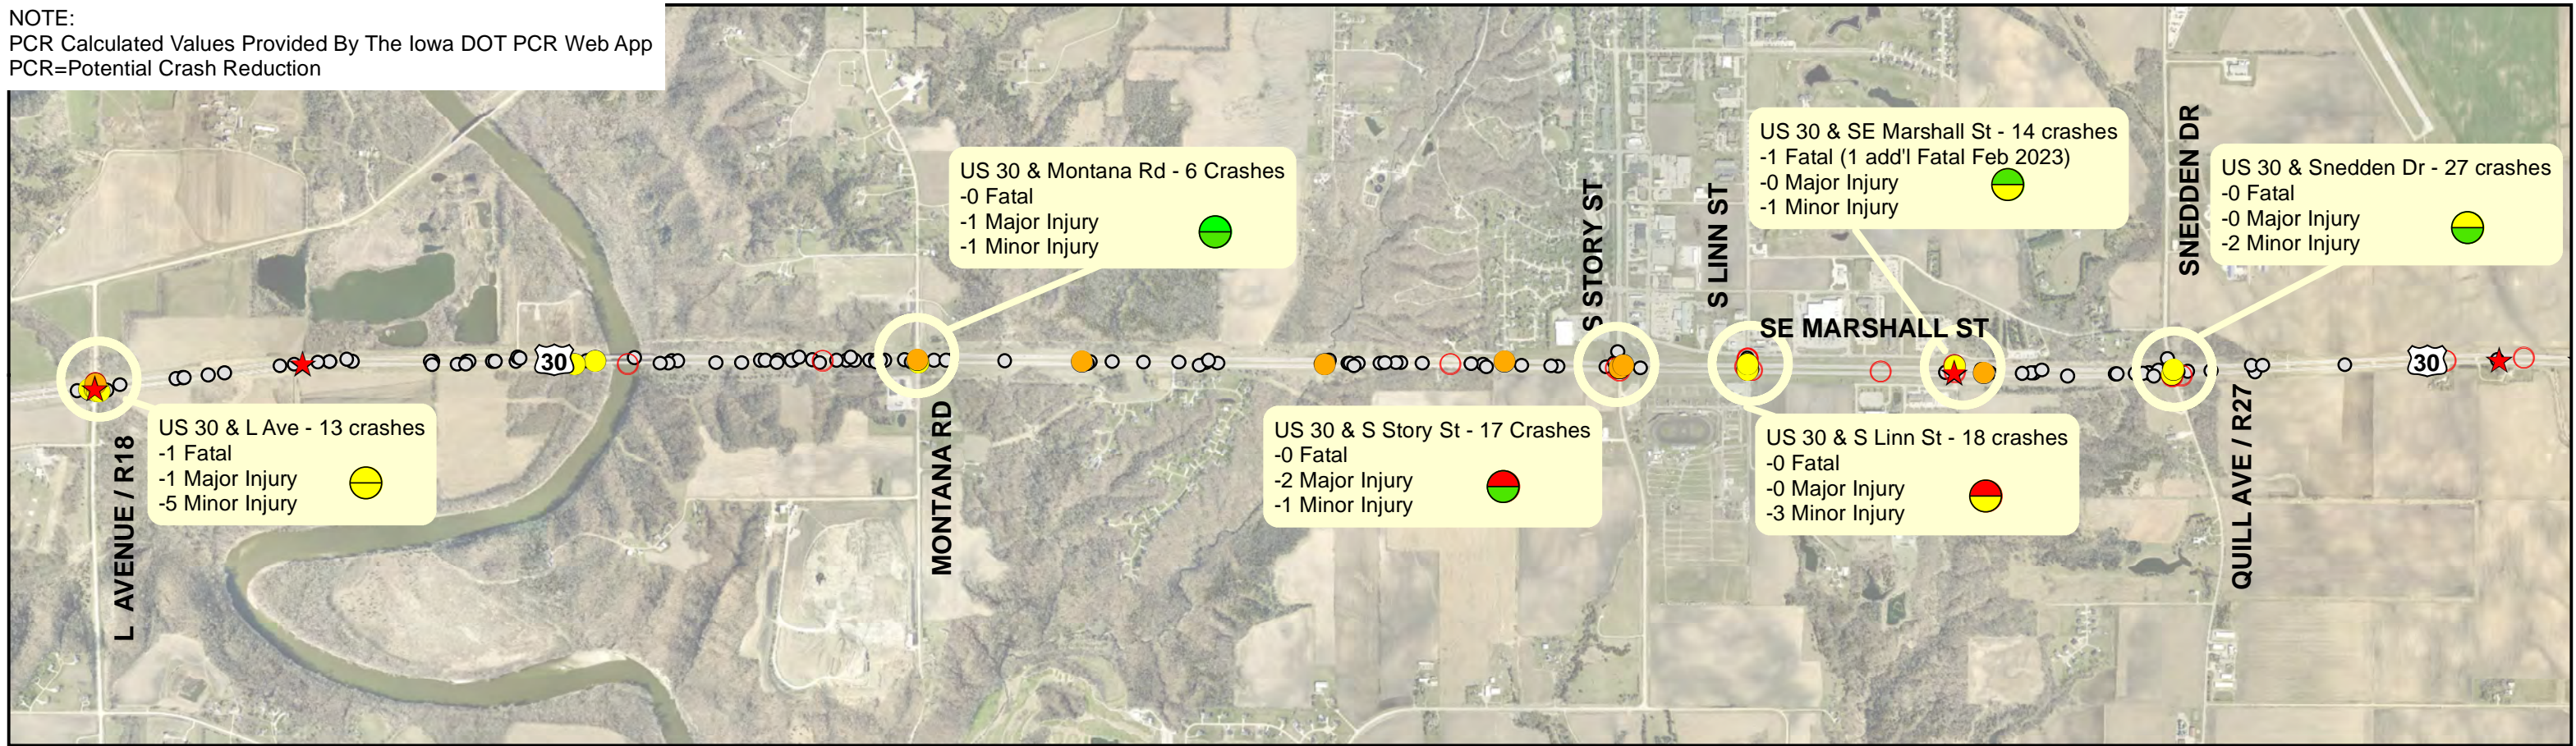

NOTE:  
 PCR Calculated Values Provided By The Iowa DOT PCR Web App  
 PCR=Potential Crash Reduction

**Legend**

- ★ Fatal Crash
- Suspected Serious Injury Crash
- Suspected Minor Injury Crash
- Possible/Unknown Injury Crash
- Property Damage Only
- Intersection PCR All
- Intersection PCR Severe
- Intersection PCR Negligible
- Intersection PCR Medium
- Intersection PCR High