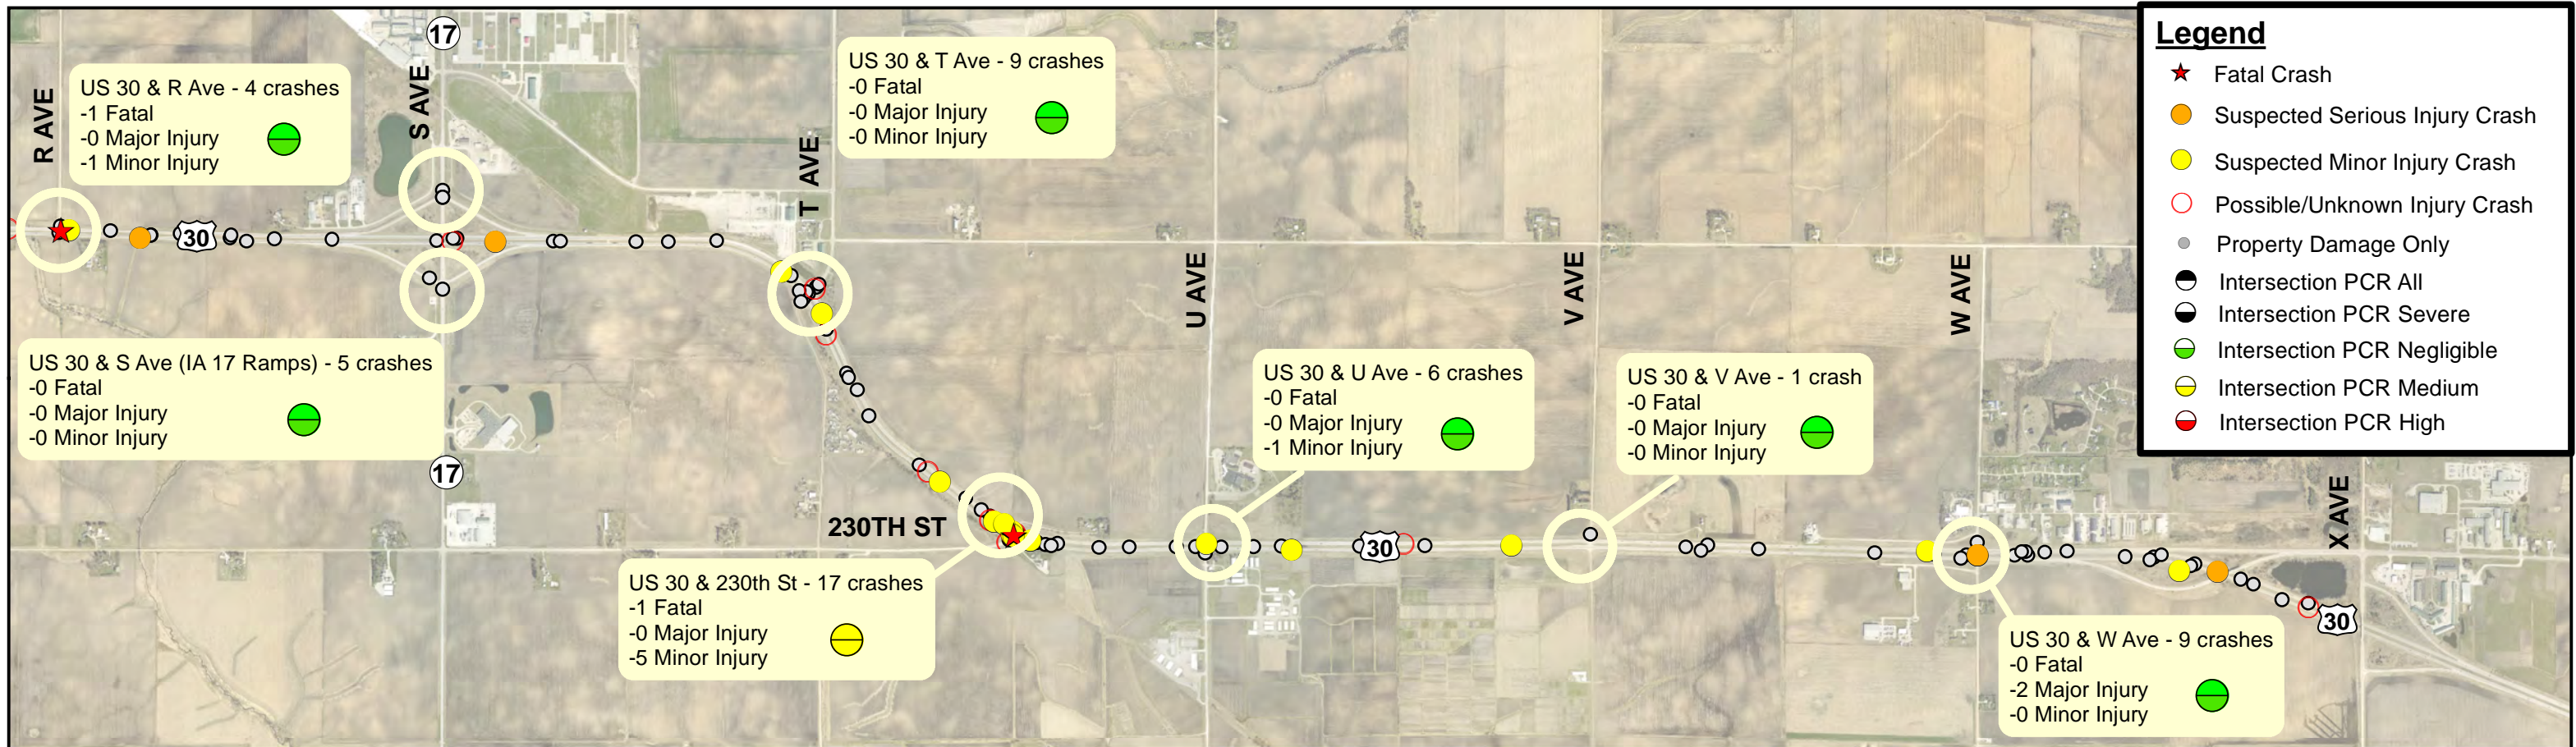

NOTE:  
 PCR Calculated Values Provided By The Iowa DOT PCR Web App  
 PCR=Potential Crash Reduction

**Legend**

- ★ Fatal Crash
- Suspected Serious Injury Crash
- Suspected Minor Injury Crash
- Possible/Unknown Injury Crash
- Property Damage Only
- Intersection PCR All
- Intersection PCR Severe
- Intersection PCR Negligible
- Intersection PCR Medium
- Intersection PCR High