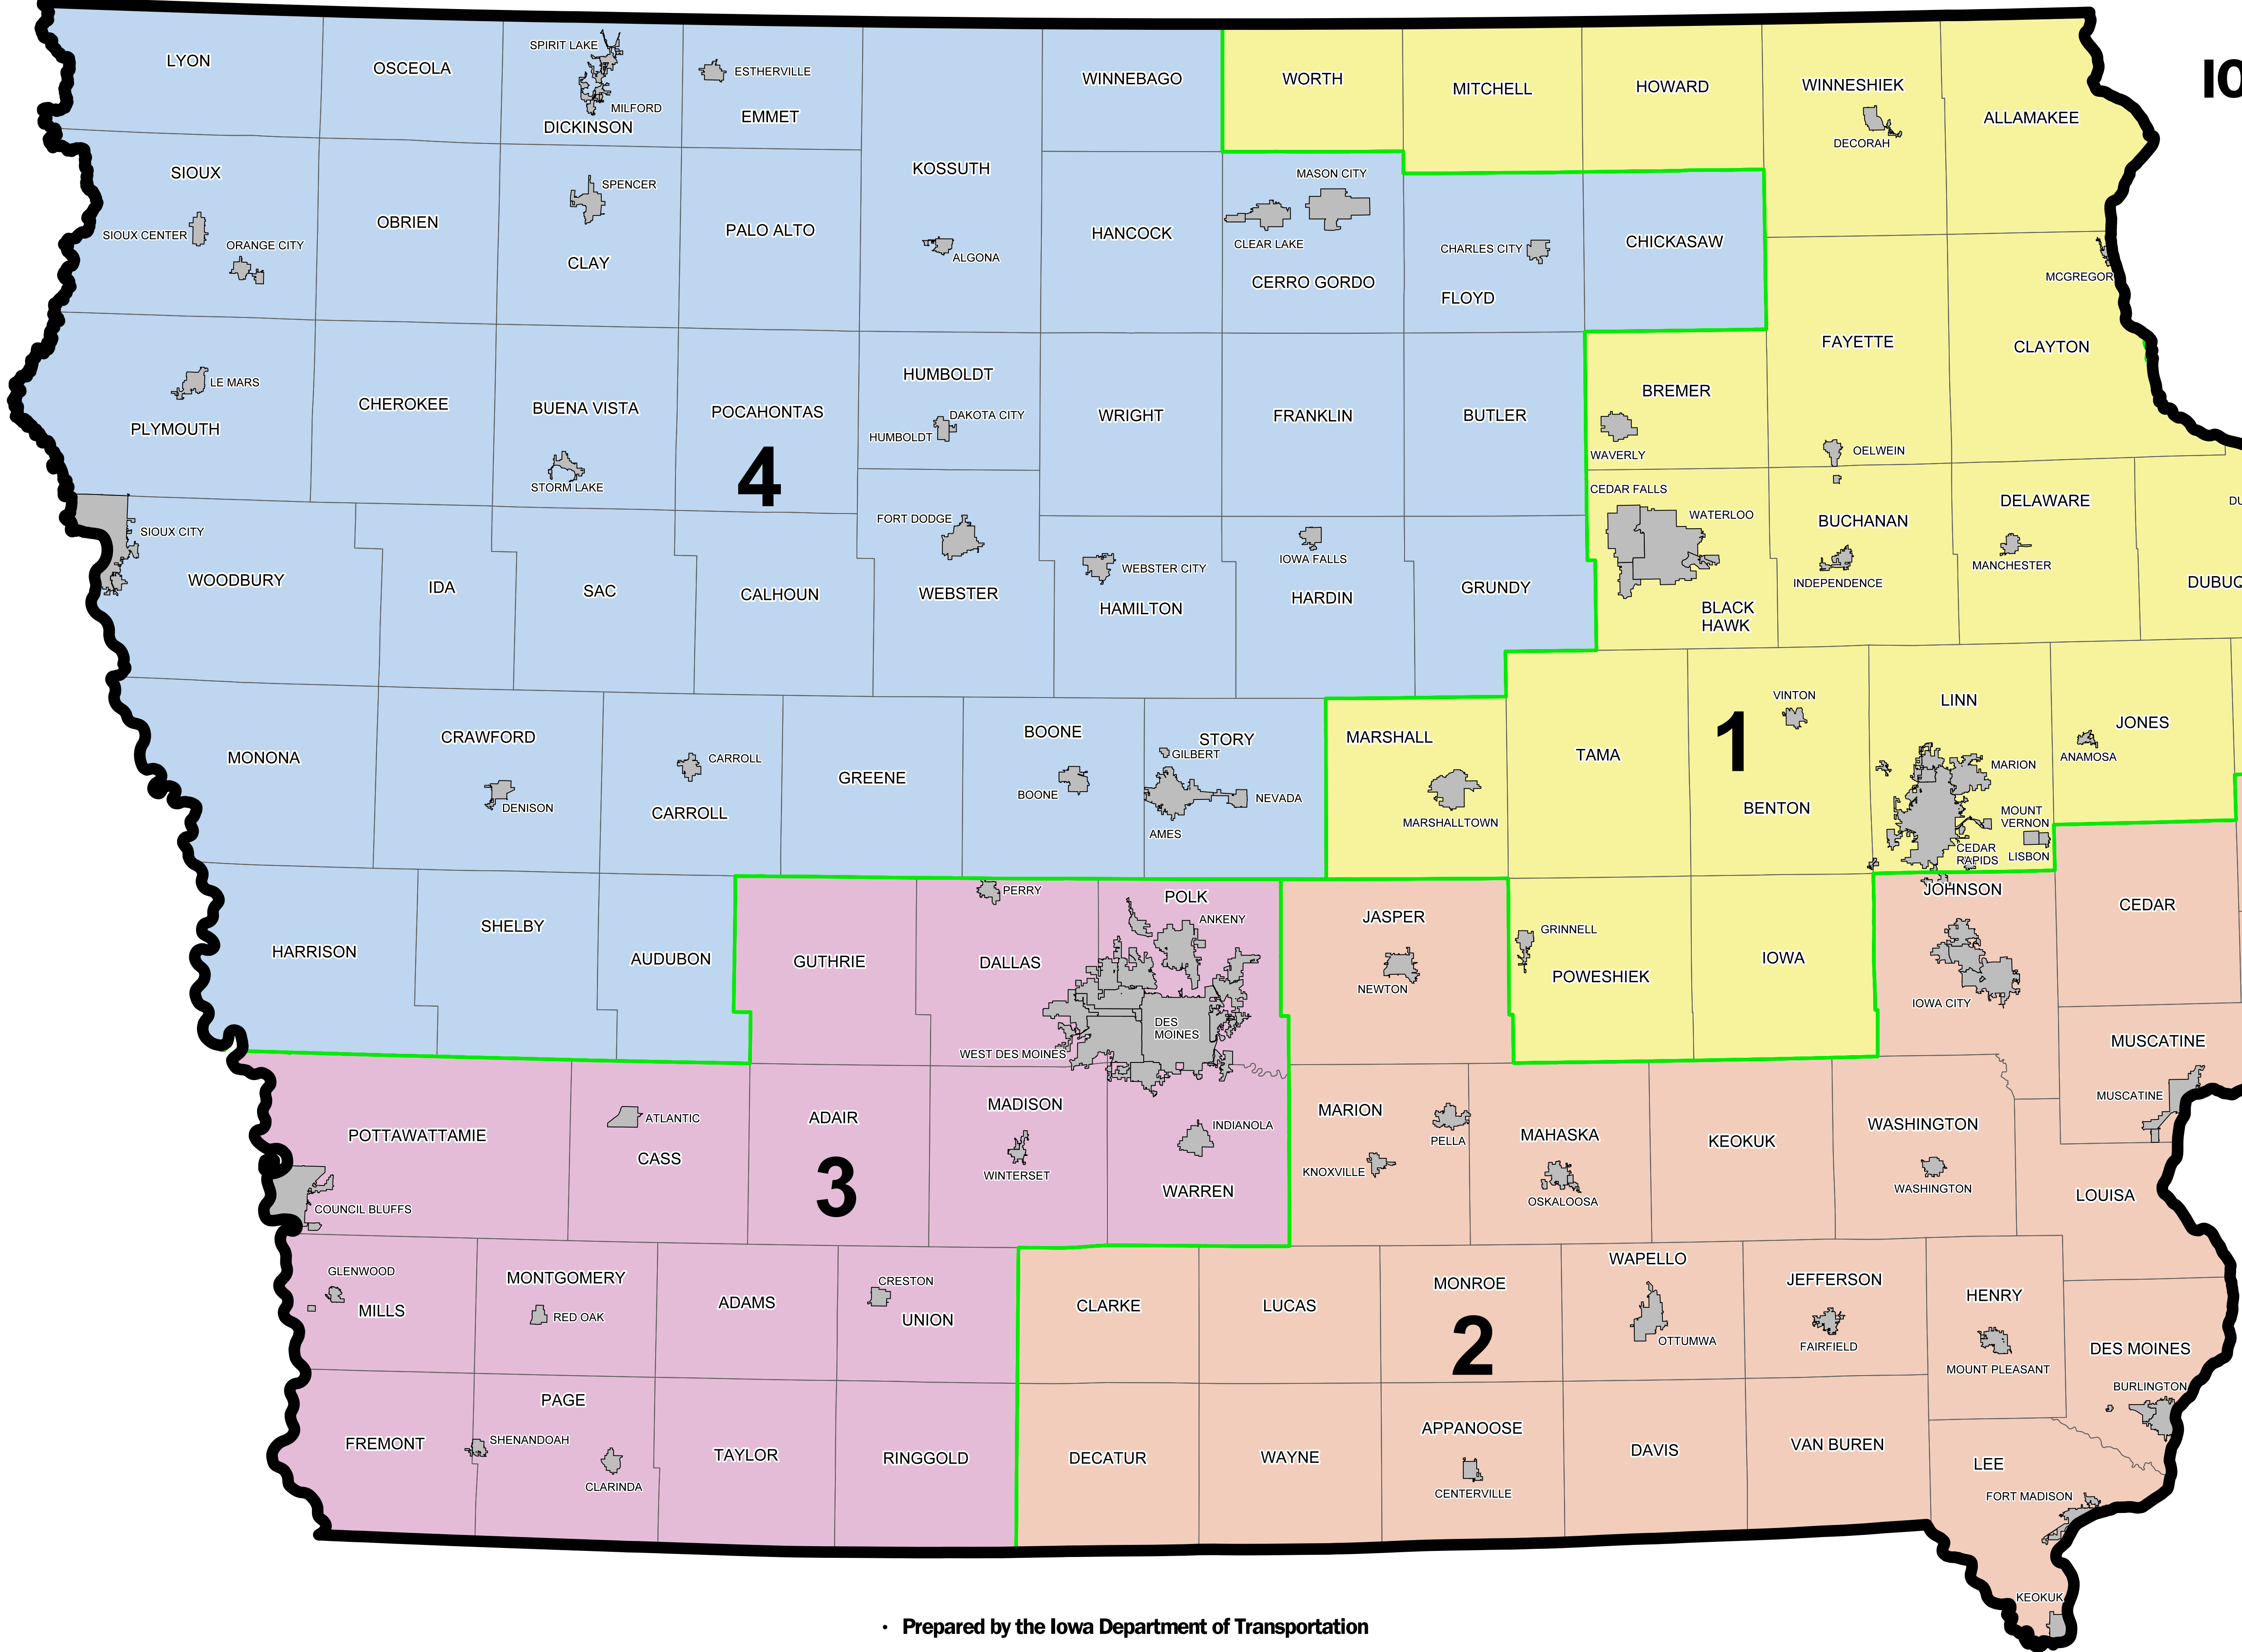

IOWA CONGRESSIONAL DISTRICTS

January 2021
117th Congress

Senator Chuck Grassley

Senator Joni Ernst

U.S. House District 1
Congresswoman
Ashley Hinson

U.S. House District 2
Congressman
Mariannette Miller-Meeks

U.S. House District 3
Congresswoman
Cindy Axne

U.S. House District 4
Congressman
Randy Feenstra

• Prepared by the Iowa Department of Transportation