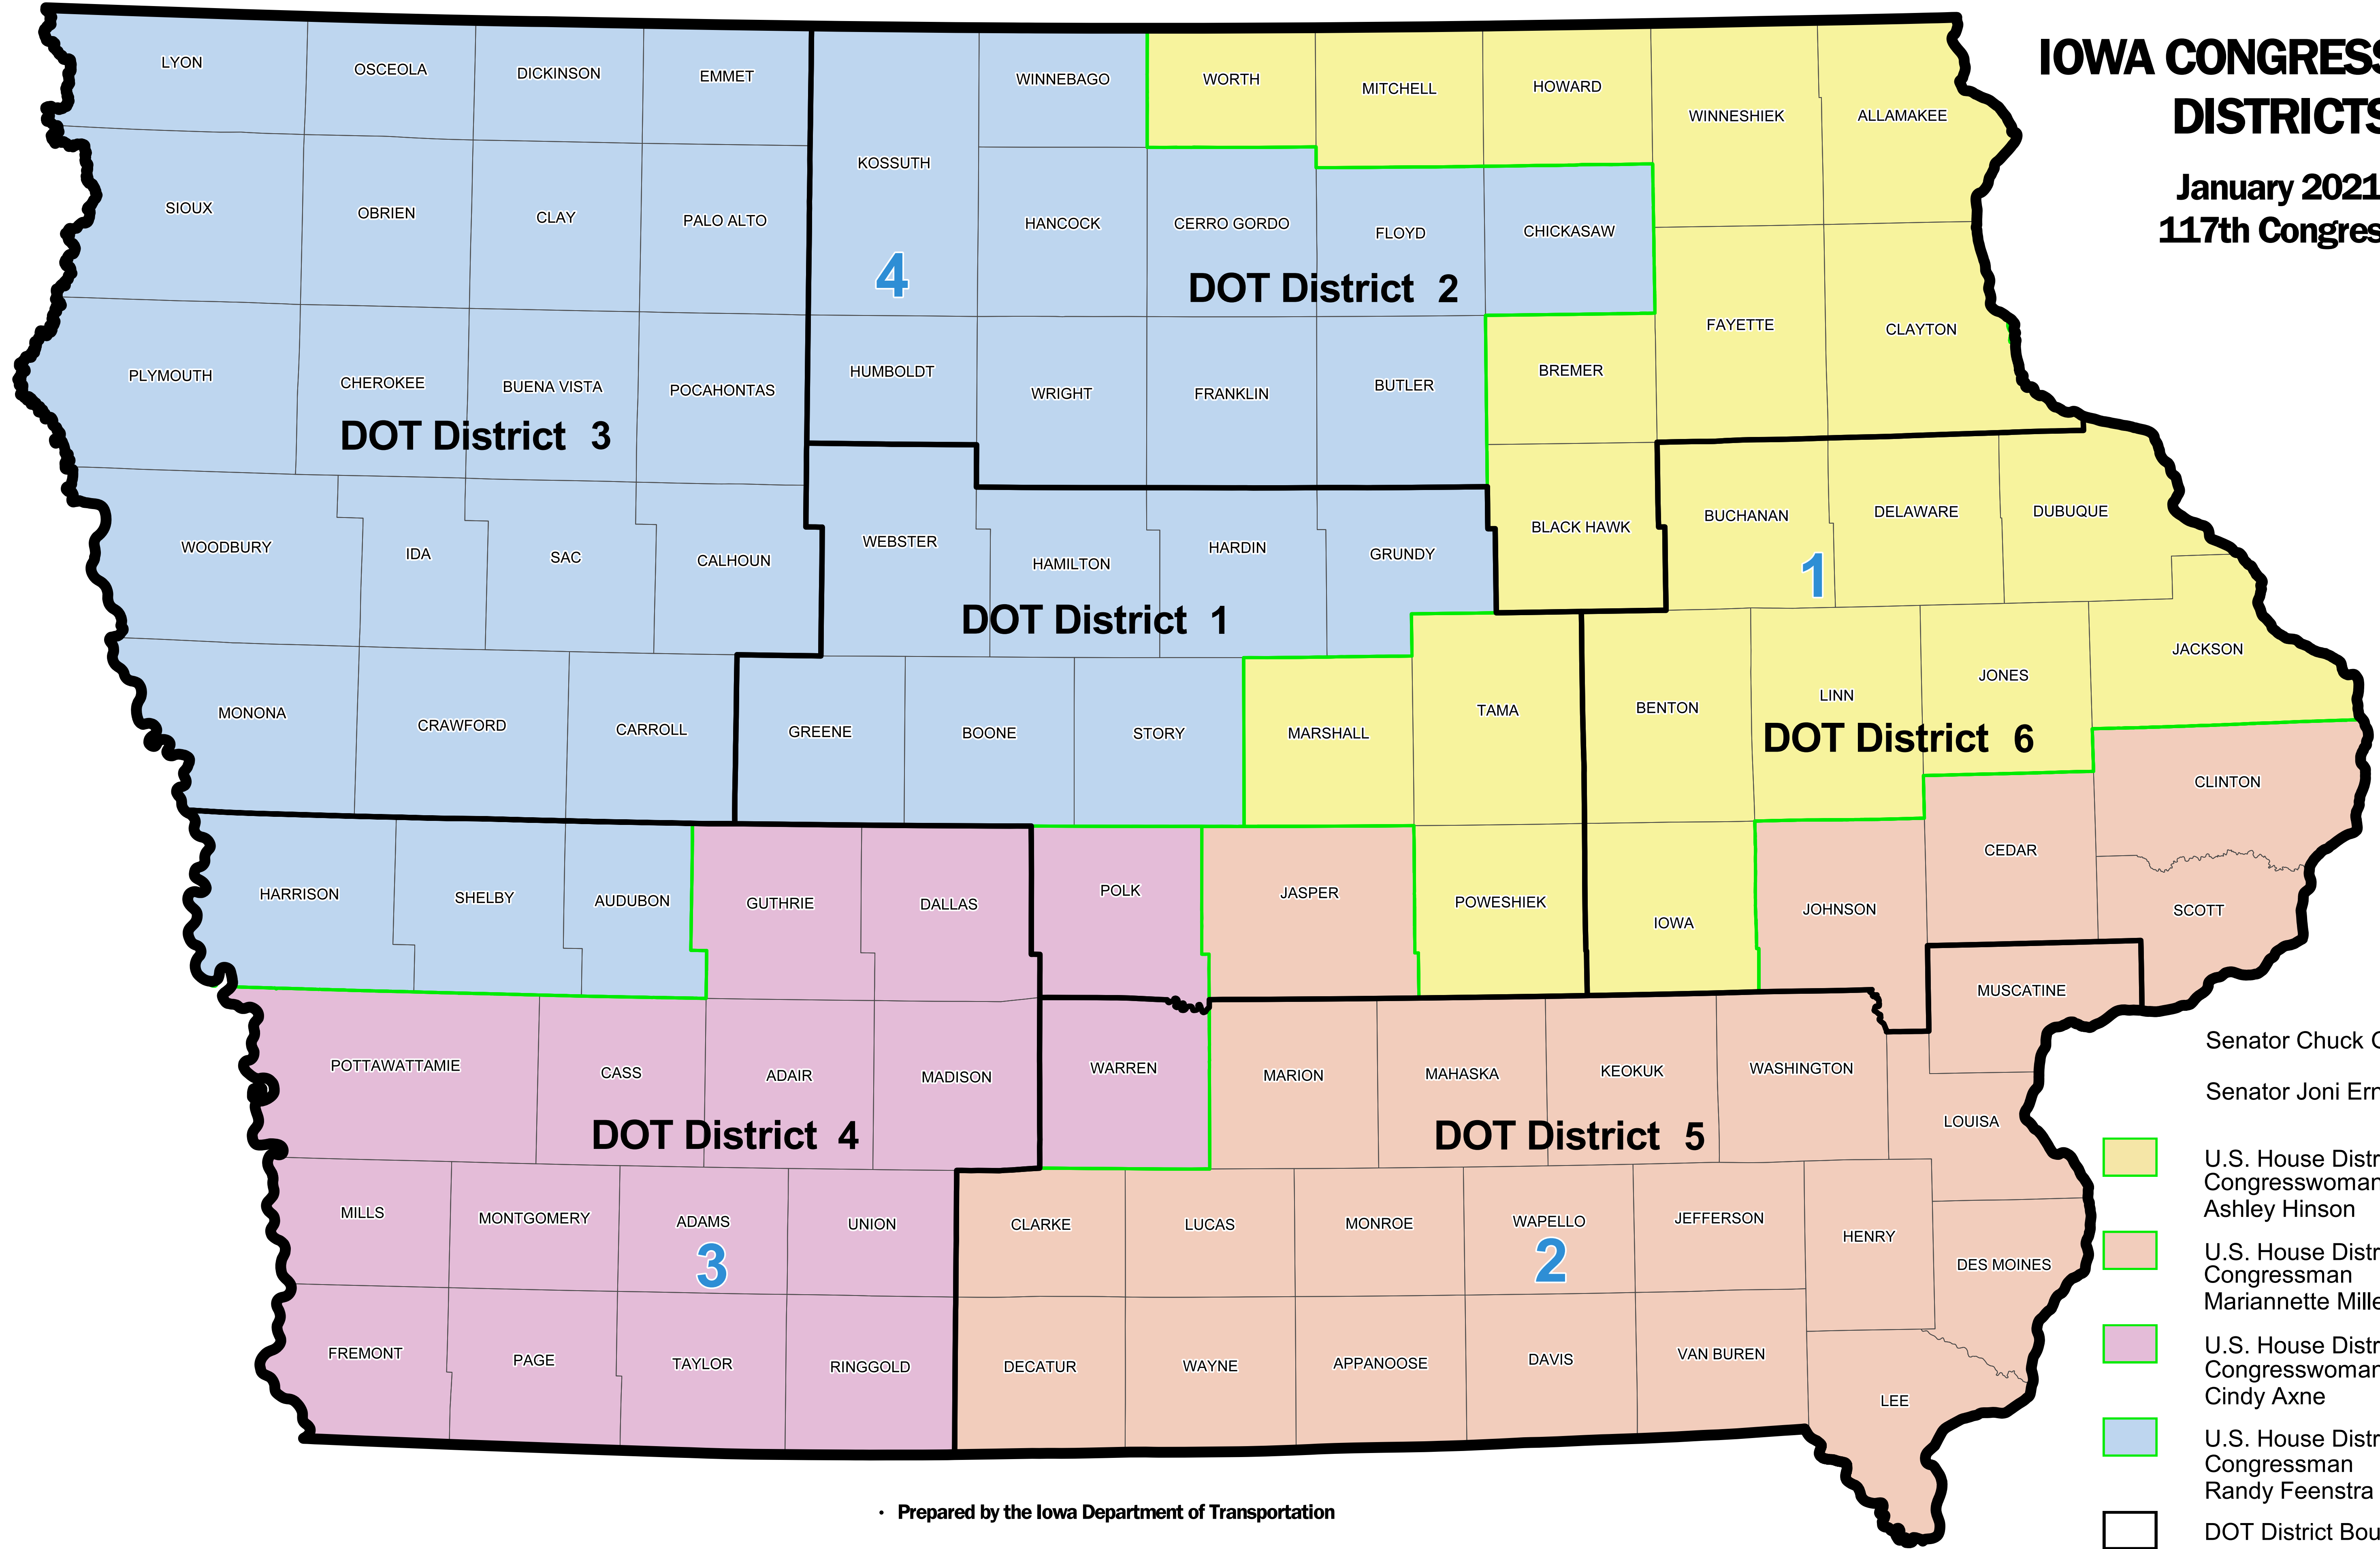

IOWA CONGRESSIONAL DISTRICTS

January 2021
117th Congress

Senator Chuck Grassley
Senator Joni Ernst

-  U.S. House District 1
Congresswoman
Ashley Hinson
-  U.S. House District 2
Congressman
Mariannette Miller-Meeks
-  U.S. House District 3
Congresswoman
Cindy Axne
-  U.S. House District 4
Congressman
Randy Feenstra
-  DOT District Boundaries