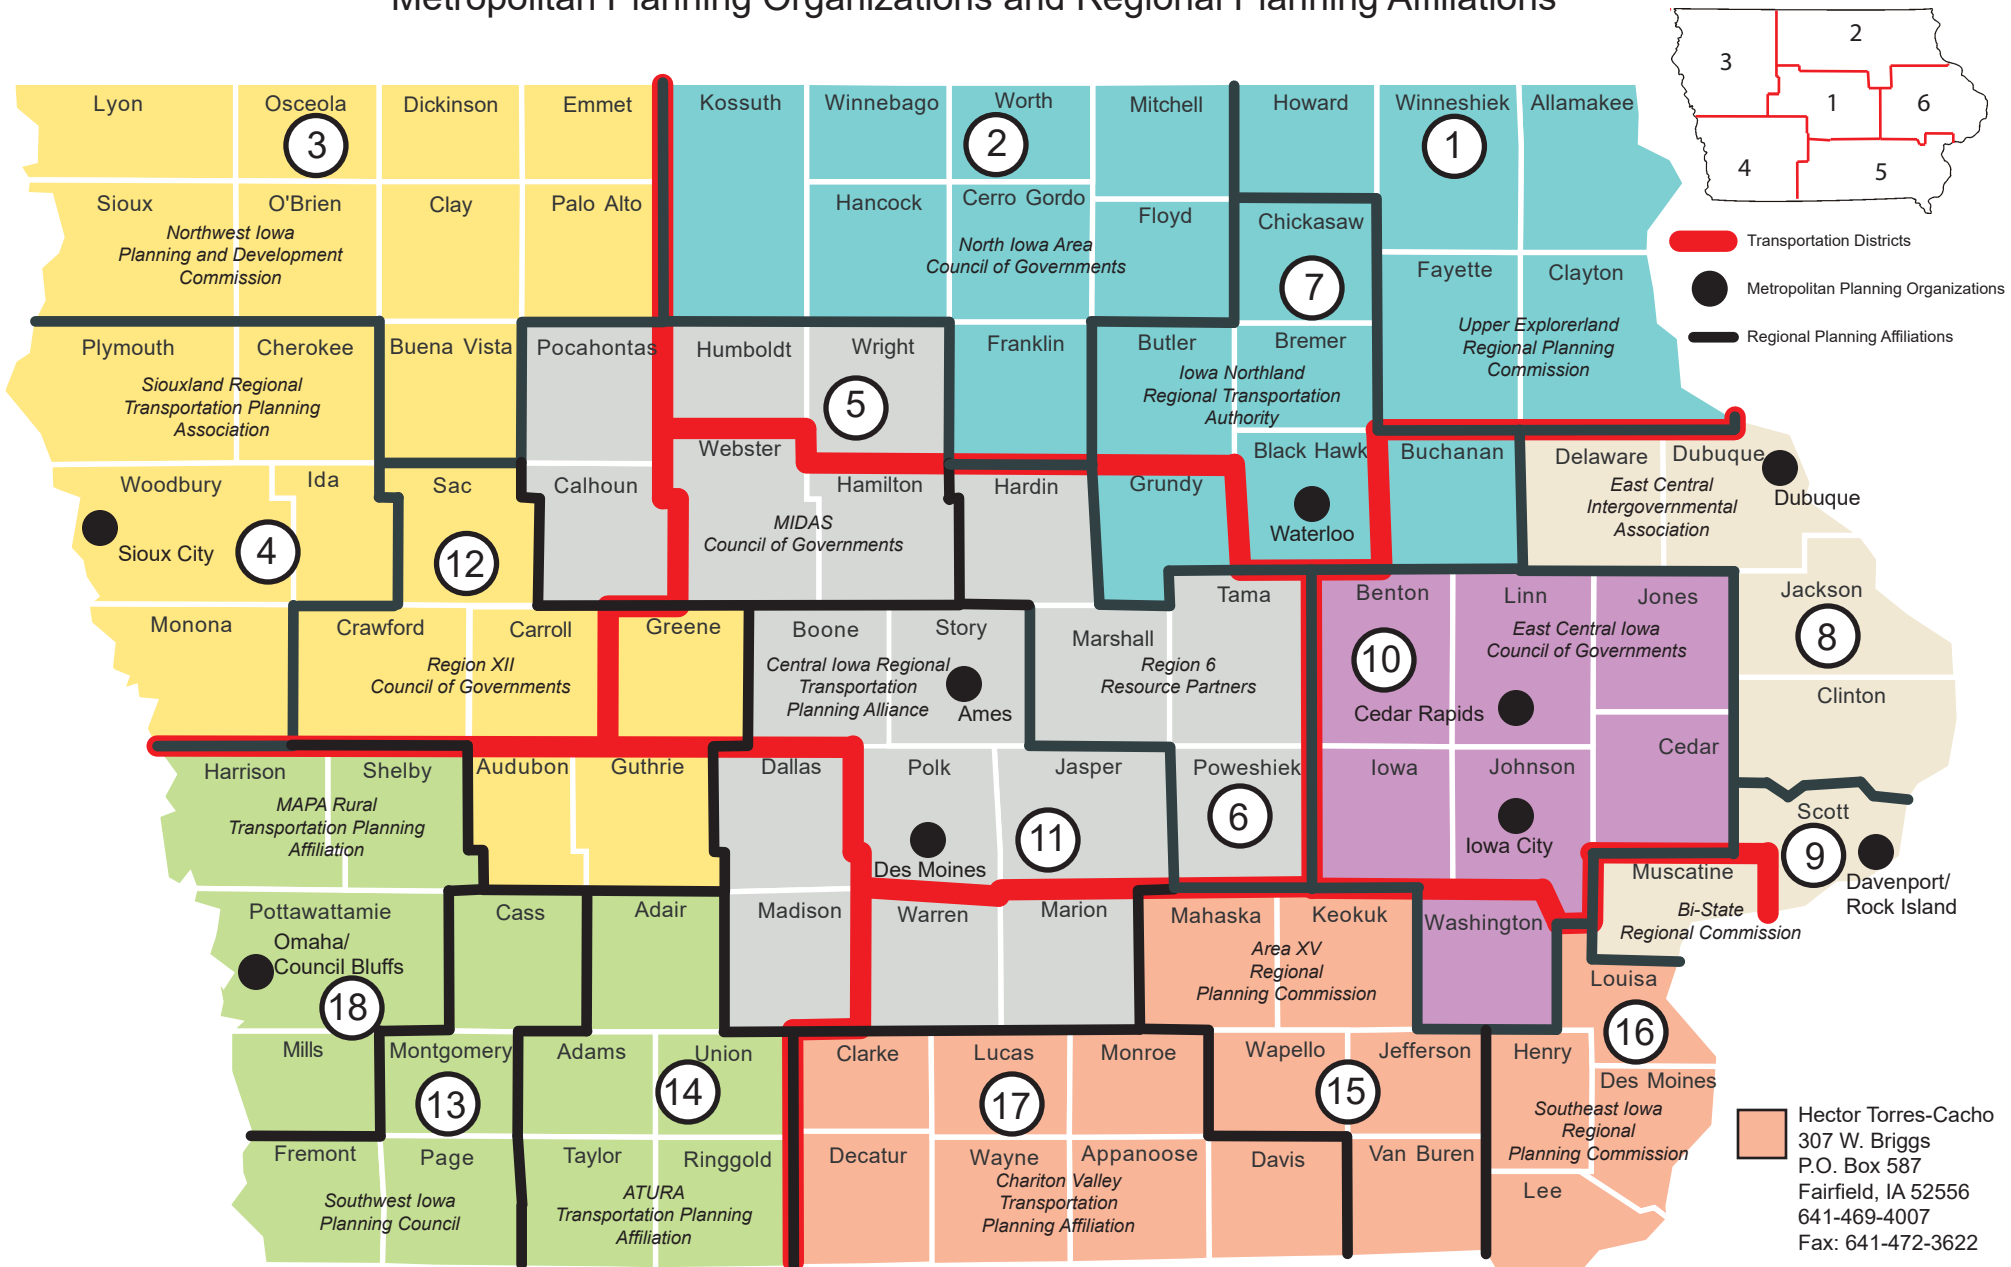

District Transportation Planners' Areas of Responsibility

Metropolitan Planning Organizations and Regional Planning Affiliations

Dakin Schultz
2800 Gordon Drive
P.O. Box 987
Sioux City, IA 51102
712-274-5837
Fax: 712-276-2822

Scott Suhr
2210 E. Seventh St.
Atlantic, IA 50022
712-243-7627
Fax: 712-243-6788

Andy Loonan
1020 S. Fourth St.
Ames, IA 50010
515-239-1996
Fax: 515-239-1472

Krista Billhorn
428 43rd St. SW
Mason City, IA 50401
641-422-9447
Fax: 641-422-9457

Catherine Cutler
5455 Kirkwood Blvd. SW
Cedar Rapids, IA 52404
319-364-0235
Fax: 319-364-9614

Sam Shea
5455 Kirkwood Blvd. SW
Cedar Rapids, IA 52404
319-286-4907
Fax: 319-364-9614

Hector Torres-Cacho
307 W. Briggs
P.O. Box 587
Fairfield, IA 52556
641-469-4007
Fax: 641-472-3622