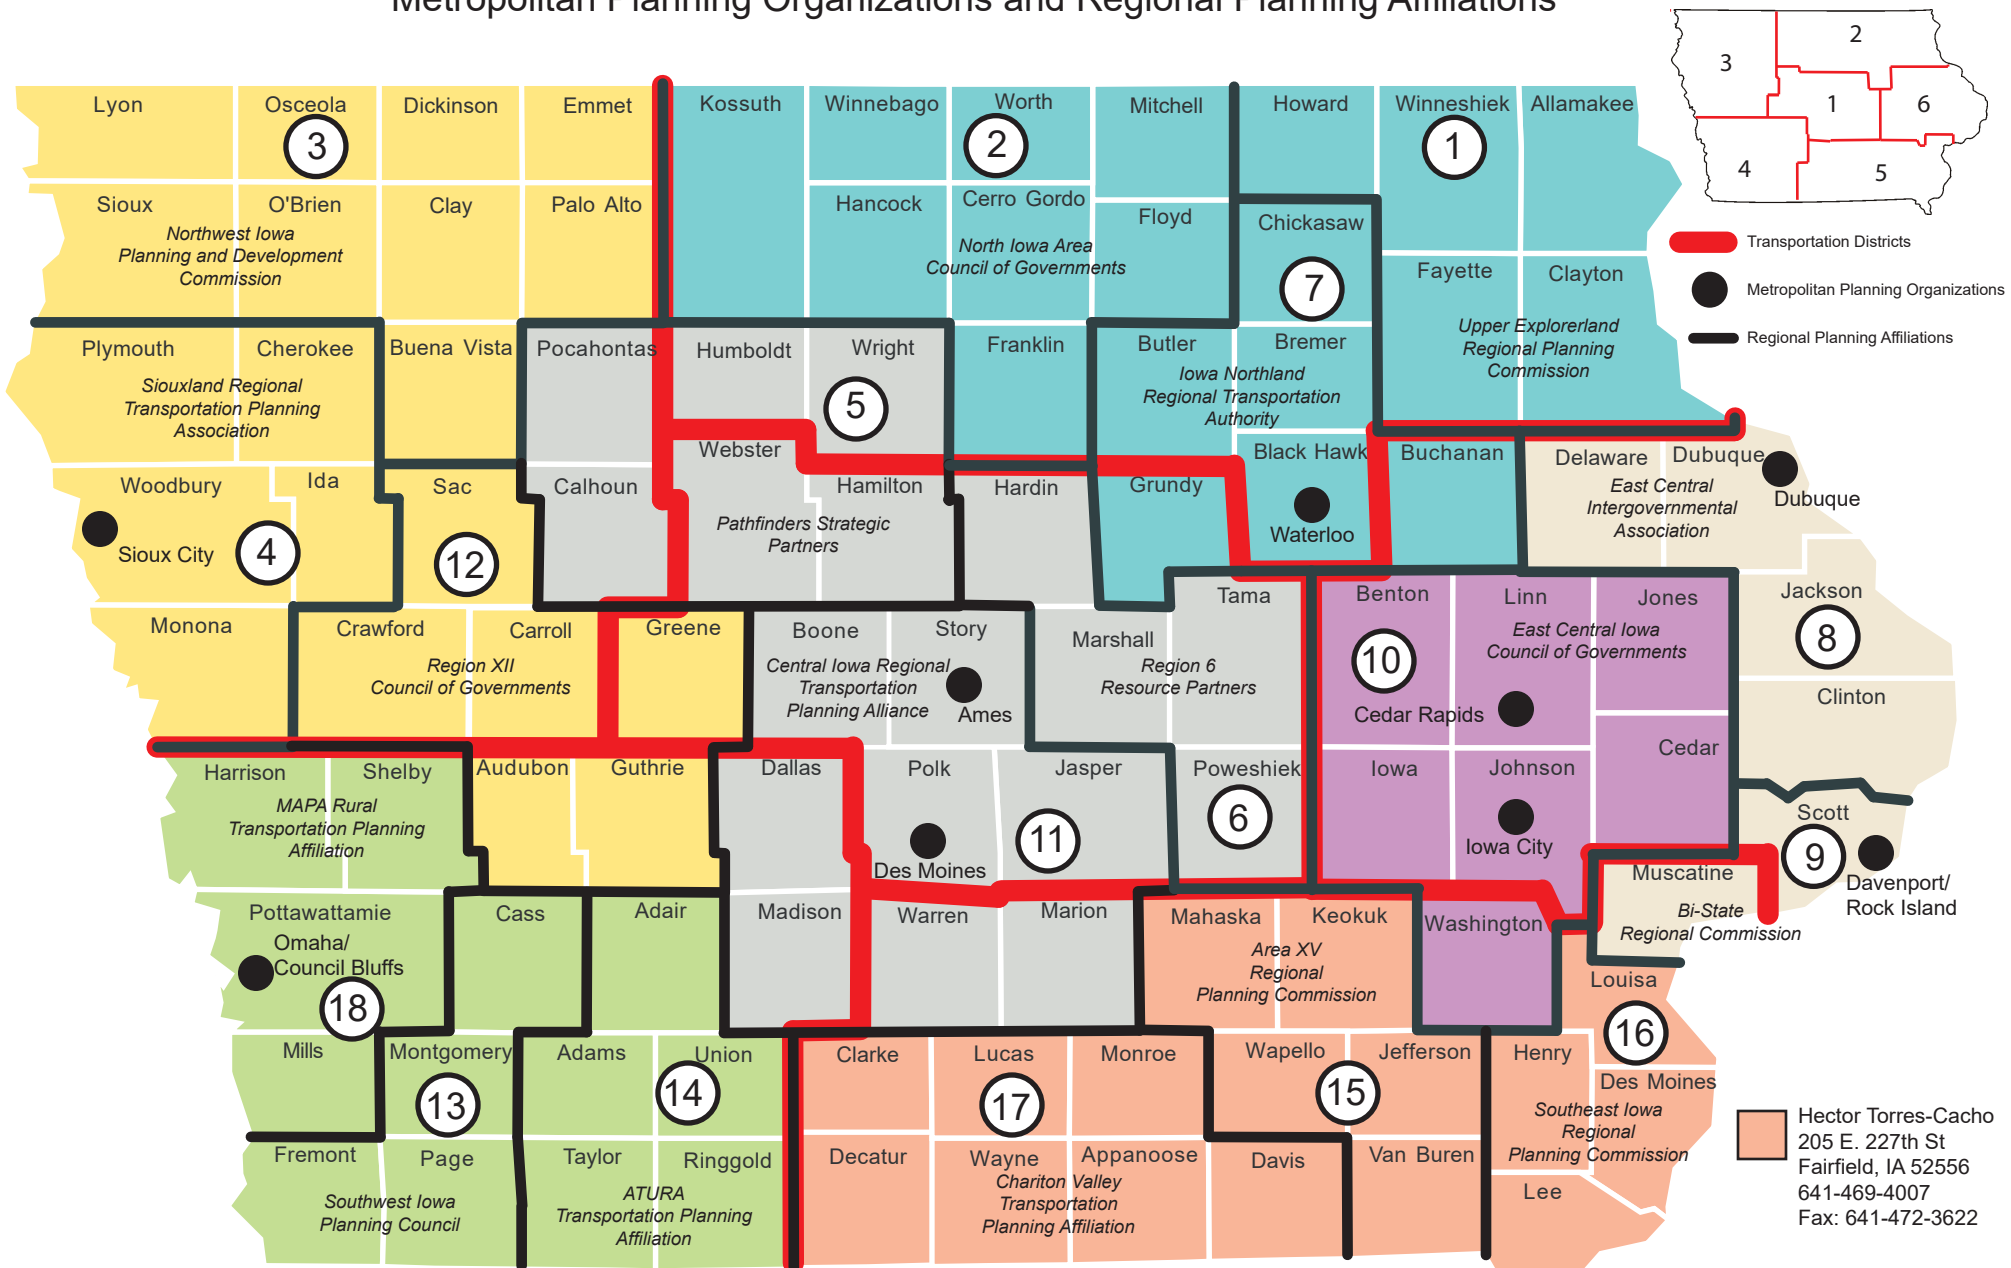

District Transportation Planners' Areas of Responsibility

Metropolitan Planning Organizations and Regional Planning Affiliations

Dakin Schultz
2800 Gordon Drive
P.O. Box 987
Sioux City, IA 51102
712-274-5837
Fax: 712-276-2822

Scott Suhr
2210 E. Seventh St.
Atlantic, IA 50022
712-243-7627
Fax: 712-243-6788

Andy Loonan
1020 S. Fourth St.
Ames, IA 50010
515-239-1996
Fax: 515-239-1472

Krista Billhorn
428 43rd St. SW
Mason City, IA 50401
641-422-9447
Fax: 641-422-9457