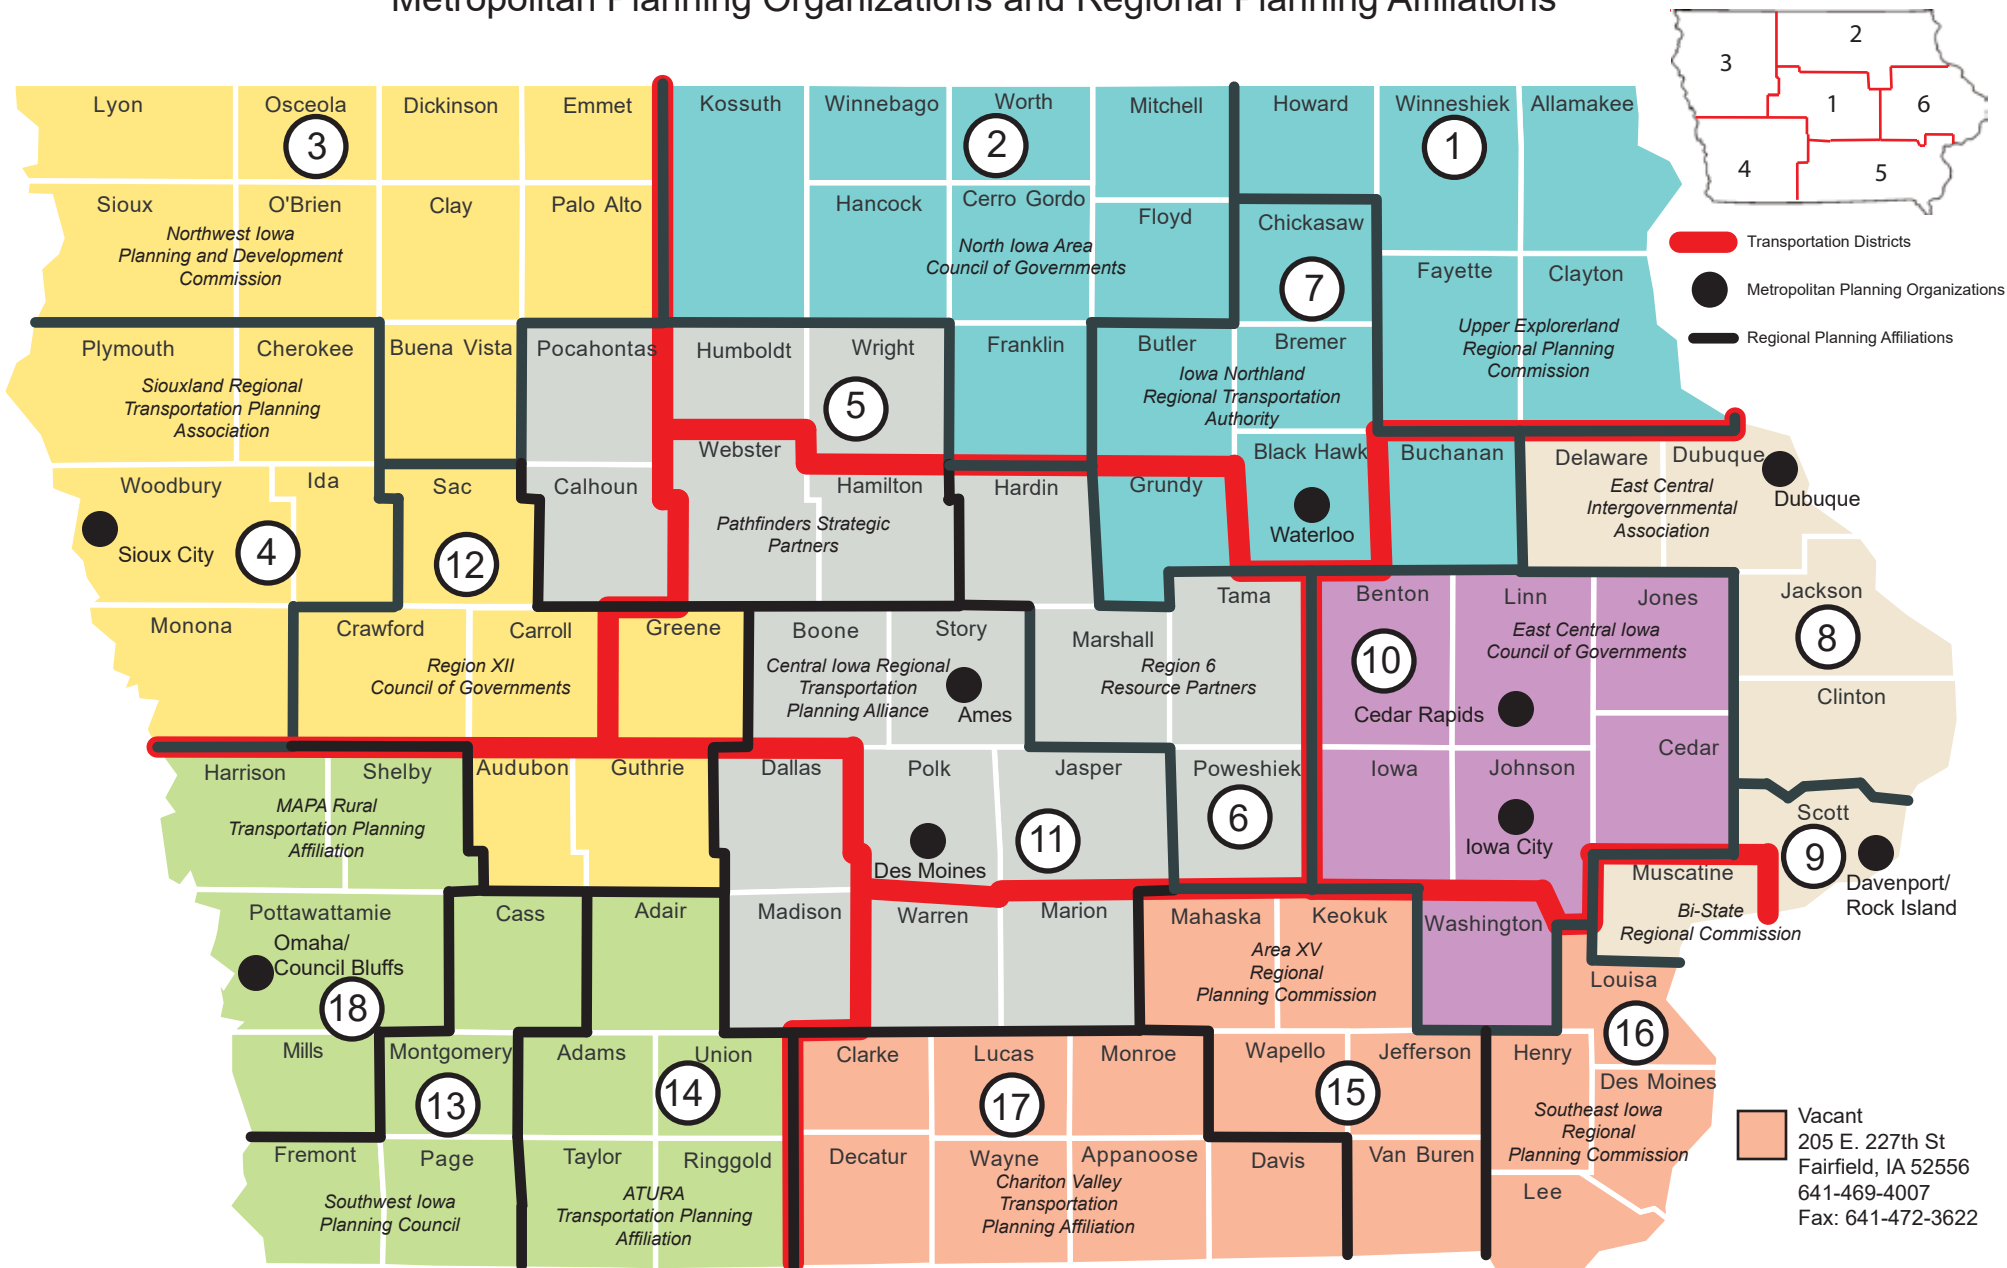

District Transportation Planners' Areas of Responsibility

Metropolitan Planning Organizations and Regional Planning Affiliations

3 Sarah Tracy
6409 Gordon Dr.
Sioux City, IA 51105
712-274-5831 Fax:
712-276-2822

4 Scott Suhr
2210 E. Seventh St.
Atlantic, IA 50022
712-243-7627
Fax: 712-243-6788

5 Shelby Ebel
1020 S. Fourth St.
Ames, IA 50010
515-239-1996
Fax: 515-239-1472

6 Krista Billhorn
428 43rd St. SW
Mason City, IA 50401
641-422-9447
Fax: 641-422-9457

7 Sam Shea
5455 Kirkwood Blvd. SW
Cedar Rapids, IA 52404
319-286-4907
Fax: 319-364-9614

8 Hector Torres-Cacho
5455 Kirkwood Blvd. SW
Cedar Rapids, IA 52404
319-364-0235
Fax: 319-364-9614

Vacant
205 E. 227th St
Fairfield, IA 52556
641-469-4007
Fax: 641-472-3622