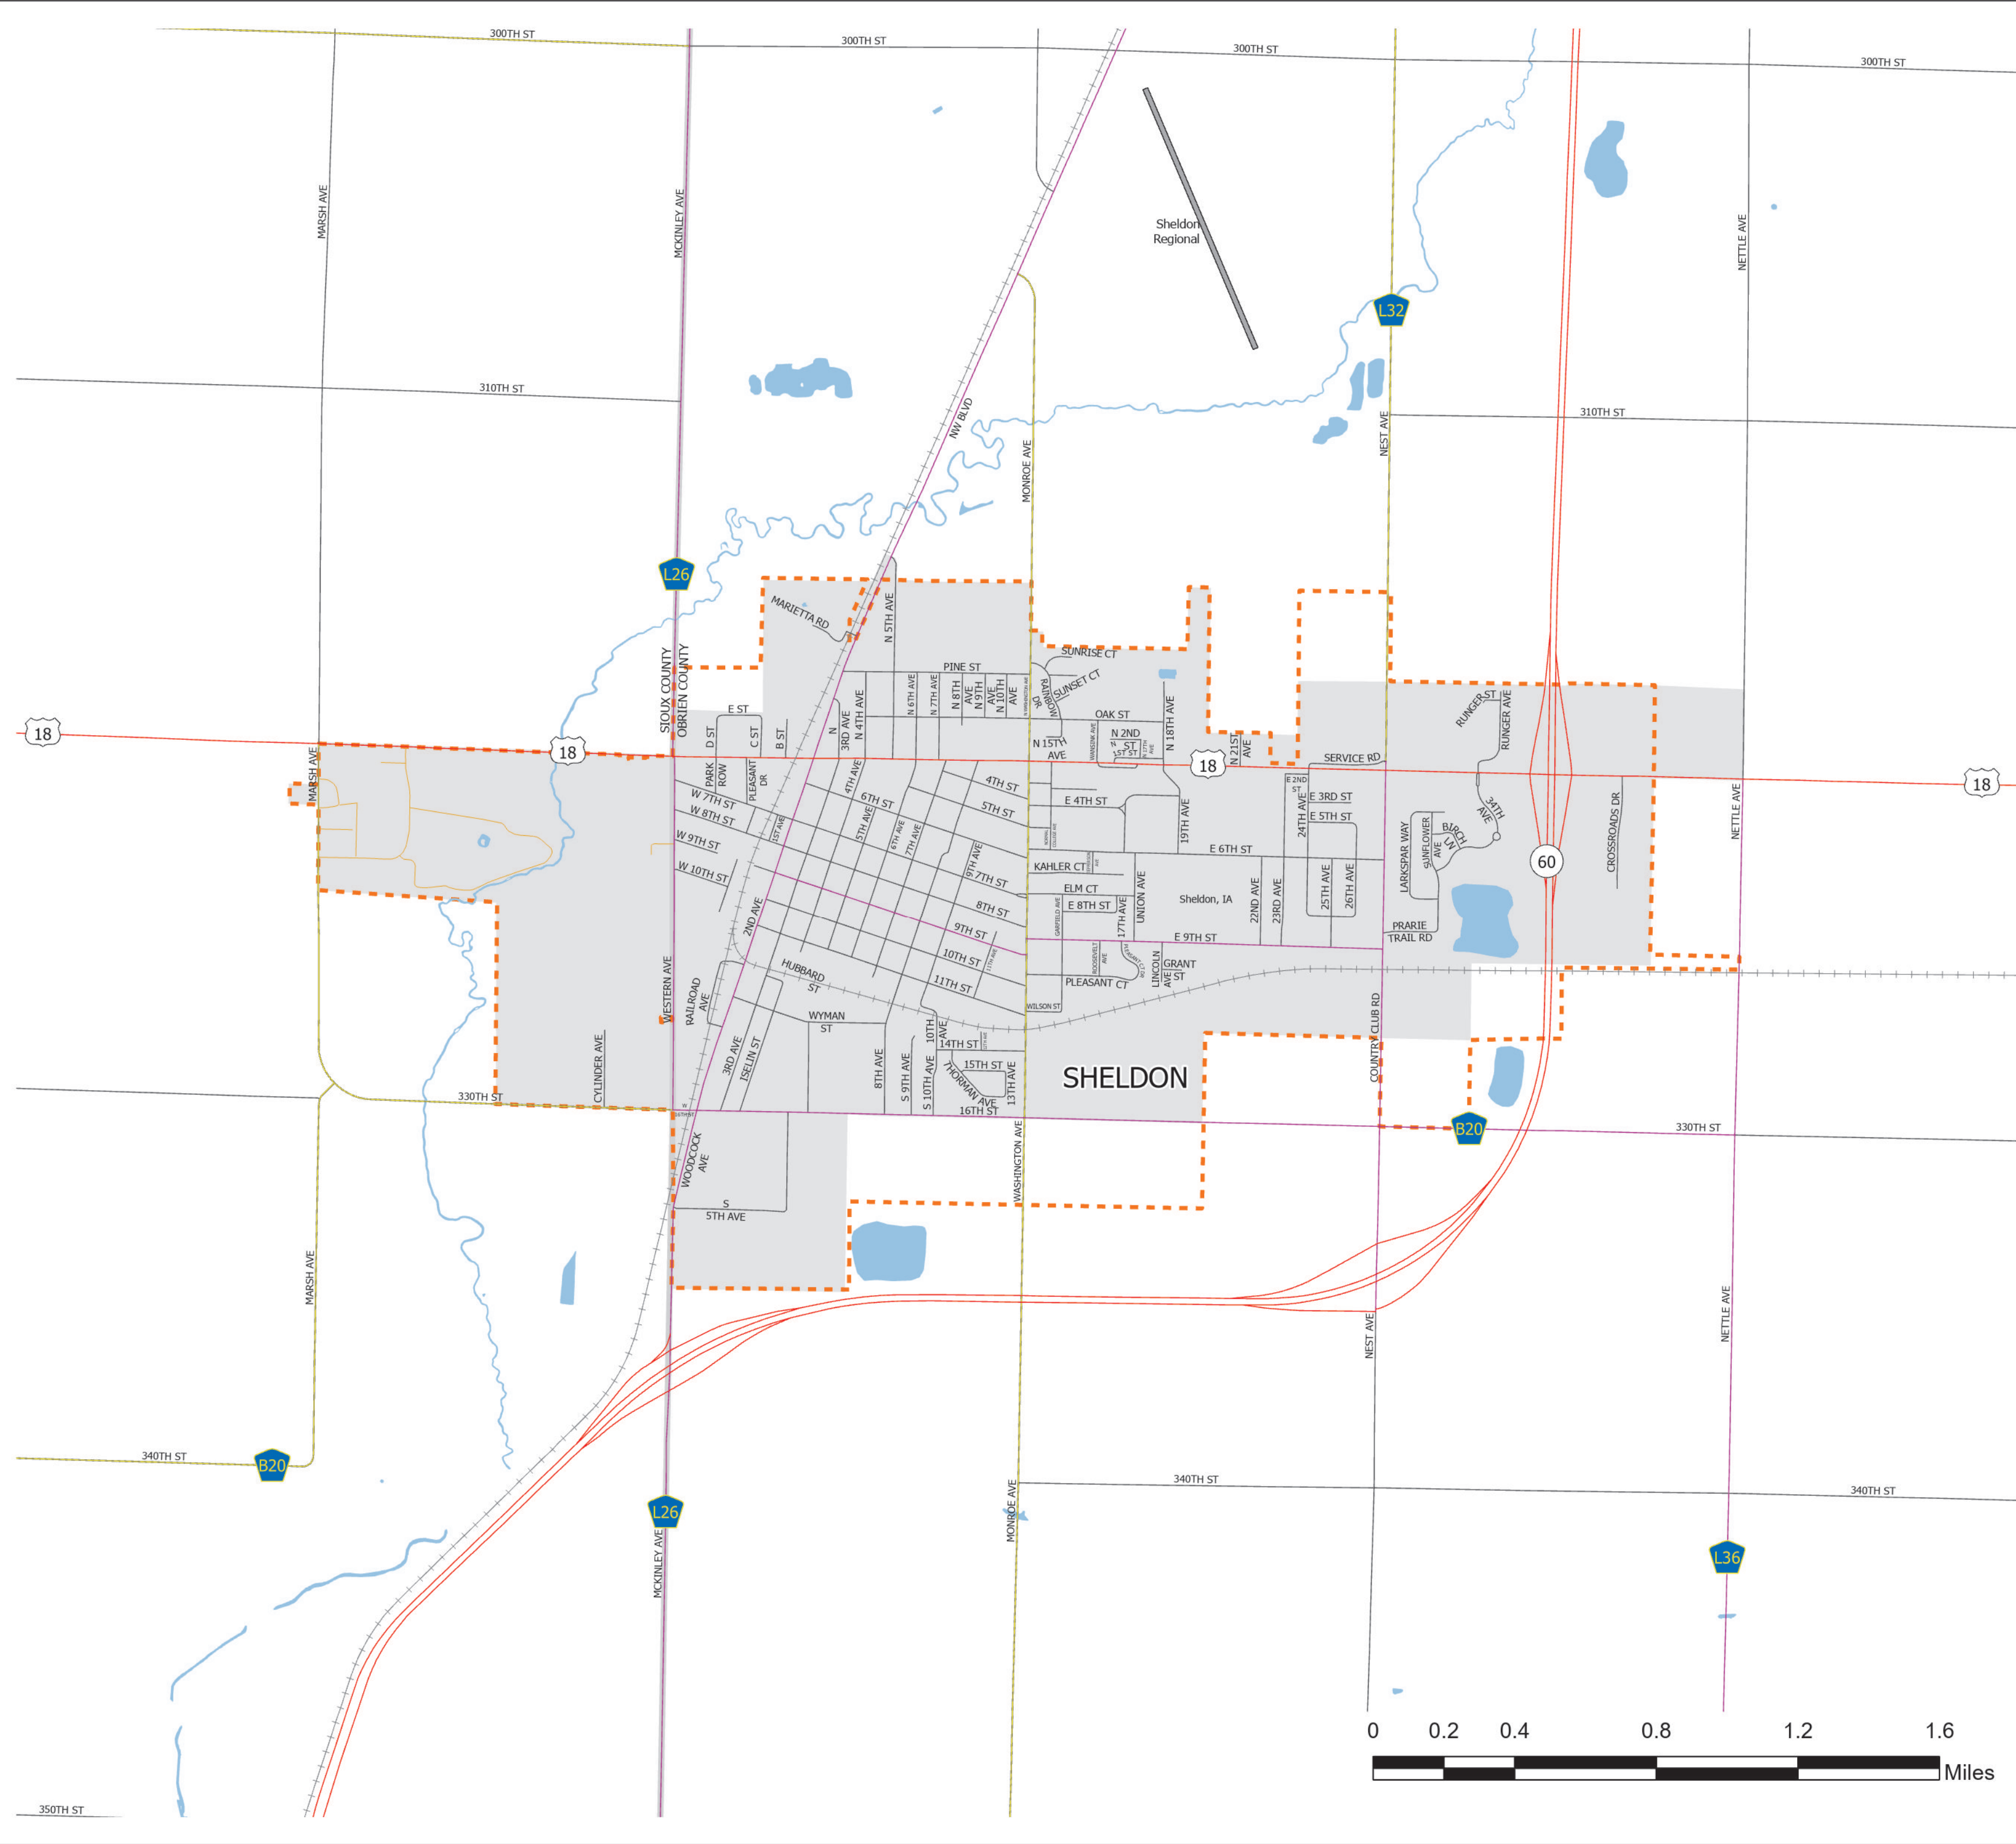

6/7/2024

- Urban Classification
 - Interstate
 - Other Principal Arterial
 - Minor Arterial
 - Collector
 - Local
- Rural Classification
 - Interstate
 - Other Principal Arterial
 - Minor Arterial
 - Major Collector
 - Minor Collector
 - Parks, Institution, and Federal
- Corporate Limits
- County Borders
- 2020 Urban Area Boundary

Proposed FFC routes shown as a dashed line.

URBAN FEDERAL FUNCTIONAL CLASSIFICATION MAP OF

Sheldon
IOWA

350TH ST