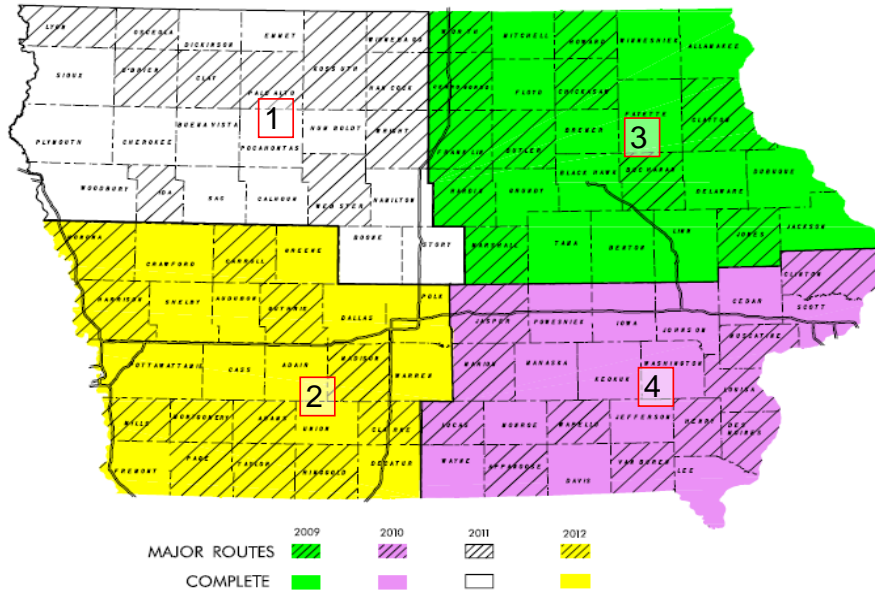

IOWA
TRAFFIC COUNT PROGRAM
2009 – 2012

COUNT QUAD # 1 NW IOWA
Most Current Counts 2007
History 2003, 1999, 1995

COUNT QUAD # 2 SW IOWA
Most Current Counts 2008
History 2004, 2000, 1996

COUNT QUAD # 3 NE IOWA
Most Current Counts 2005
History 2001, 1997, 1993

COUNT QUAD # 4 SE IOWA
Most Current Counts 2006
History 2002, 1998, 1994

CO.NO. COUNTY

8 BOONE
11 BUENA VISTA
13 CALHOUN
18 CHEROKEE
21 CLAY
30 DICKINSON
32 EMMET
40 HAMILTON
41 HANCOCK
46 HUMBOLDT
47 IDA
55 KOSSUTH
60 LYON
71 O'BRIEN
72 OSCEOLA
74 PALO ALTO
75 PLYMOUTH
76 POCAHONTAS
81 SAC
84 SIOUX
85 STORY
94 WEBSTER
95 WINNEBAGO
97 WOODBURY
99 WRIGHT

CO.NO. COUNTY

1 ADAIR
2 ADAMS
5 AUDUBON
14 CARROLL
15 CASS
20 CLARKE
24 CRAWFORD
25 DALLAS
27 DECATUR
36 FREMONT
37 GREENE
39 GUTHRIE
43 HARRISON
61 MADISON
65 MILLS
67 MONONA
69 MONTGOMERY
73 PAGE
77 POLK
78 POTTAWATTAMIE
80 RINGGOLD
83 SHELBY
87 TAYLOR
88 UNION
91 WARREN

CO.NO. COUNTY

4 APPANOOSE
16 CEDAR
23 CLINTON
26 DAVIS
29 DES MOINES
44 HENRY
48 IOWA
50 JASPER
51 JEFFERSON
52 JOHNSON
54 KEOKUK
56 LEE
58 LOUISA
59 LUCAS
62 MAHASKA
63 MARION
68 MONROE
70 MUSCATINE
79 POWESHIEK
82 SCOTT
89 VAN BUREN
90 WAPELLO
92 WASHINGTON
93 WAYNE