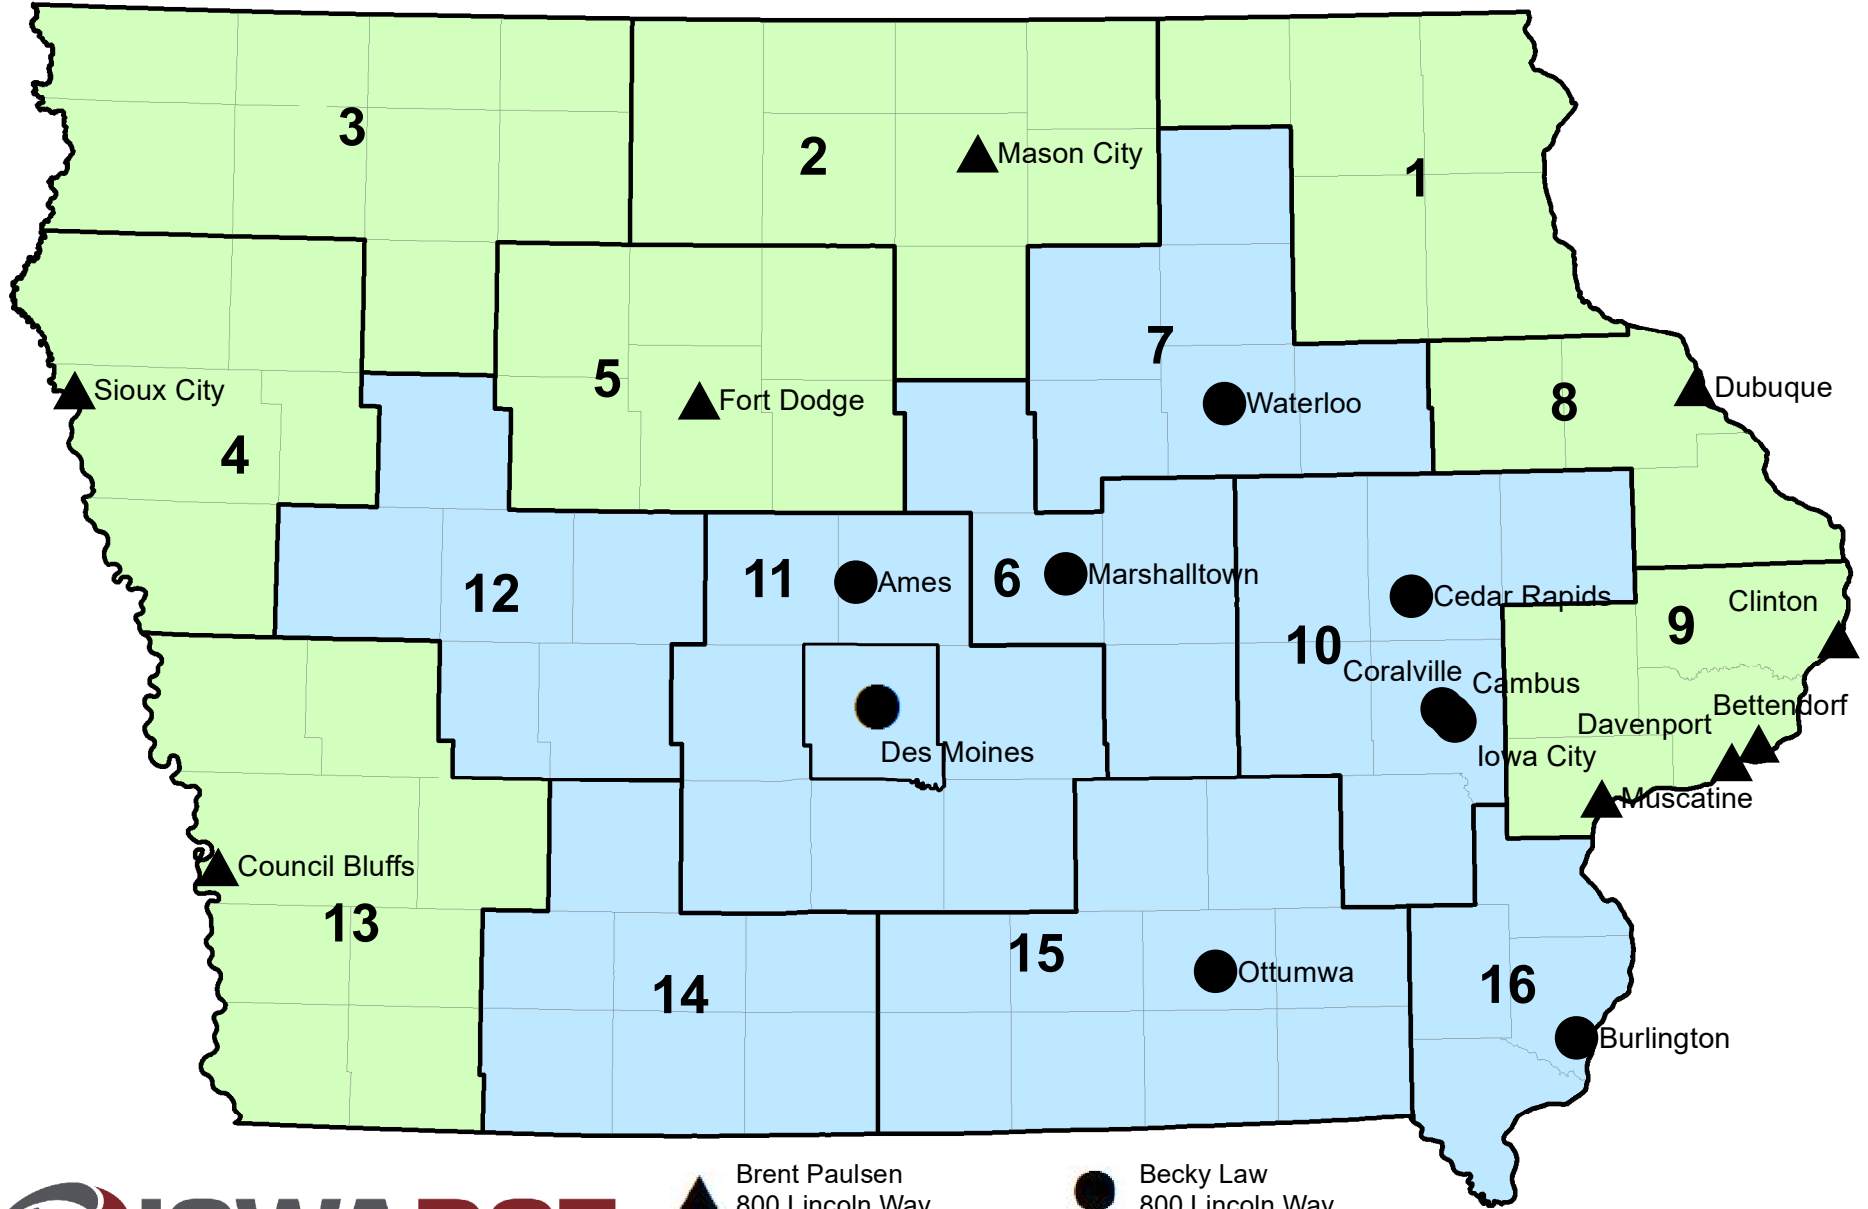

Public Transit Bureau

Geographic Assignment of Transit Program Administration

▲ Brent Paulsen
800 Lincoln Way
Ames, IA 50010
Phone: 515-239-1132
brent.paulsen@iowadot.us

● Becky Law
800 Lincoln Way
Ames, IA 50010
Phone: 515-239-1765
rebecca.law@iowadot.us