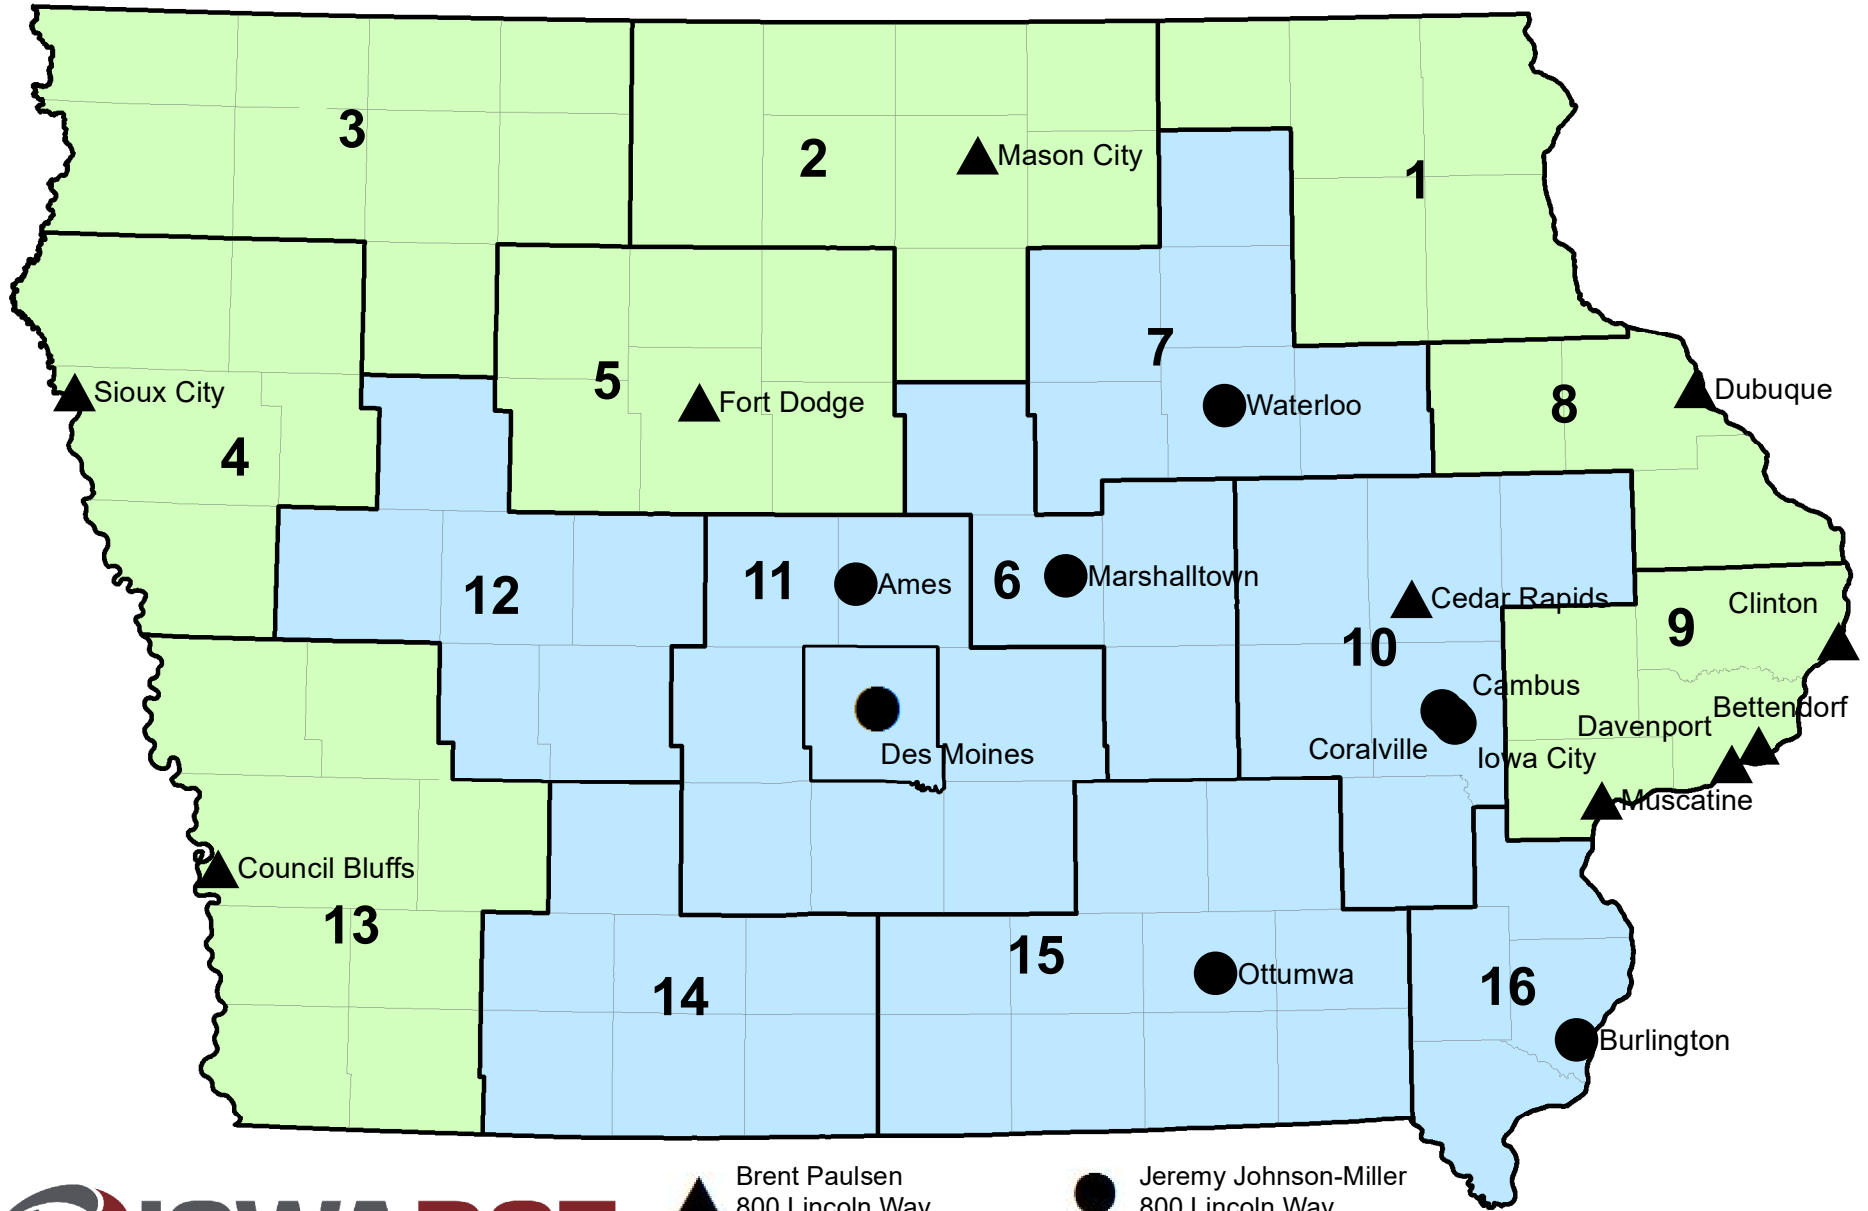

Public Transit Bureau

Geographic Assignment of Transit Program Administration

▲ Brent Paulsen
800 Lincoln Way
Ames, IA 50010
Phone: 515-239-1132
brent.paulsen@iowadot.us

● Jeremy Johnson-Miller
800 Lincoln Way
Ames, IA 50010
Phone: 515-239-1765
jeremy.johnson-miller@iowadot.us