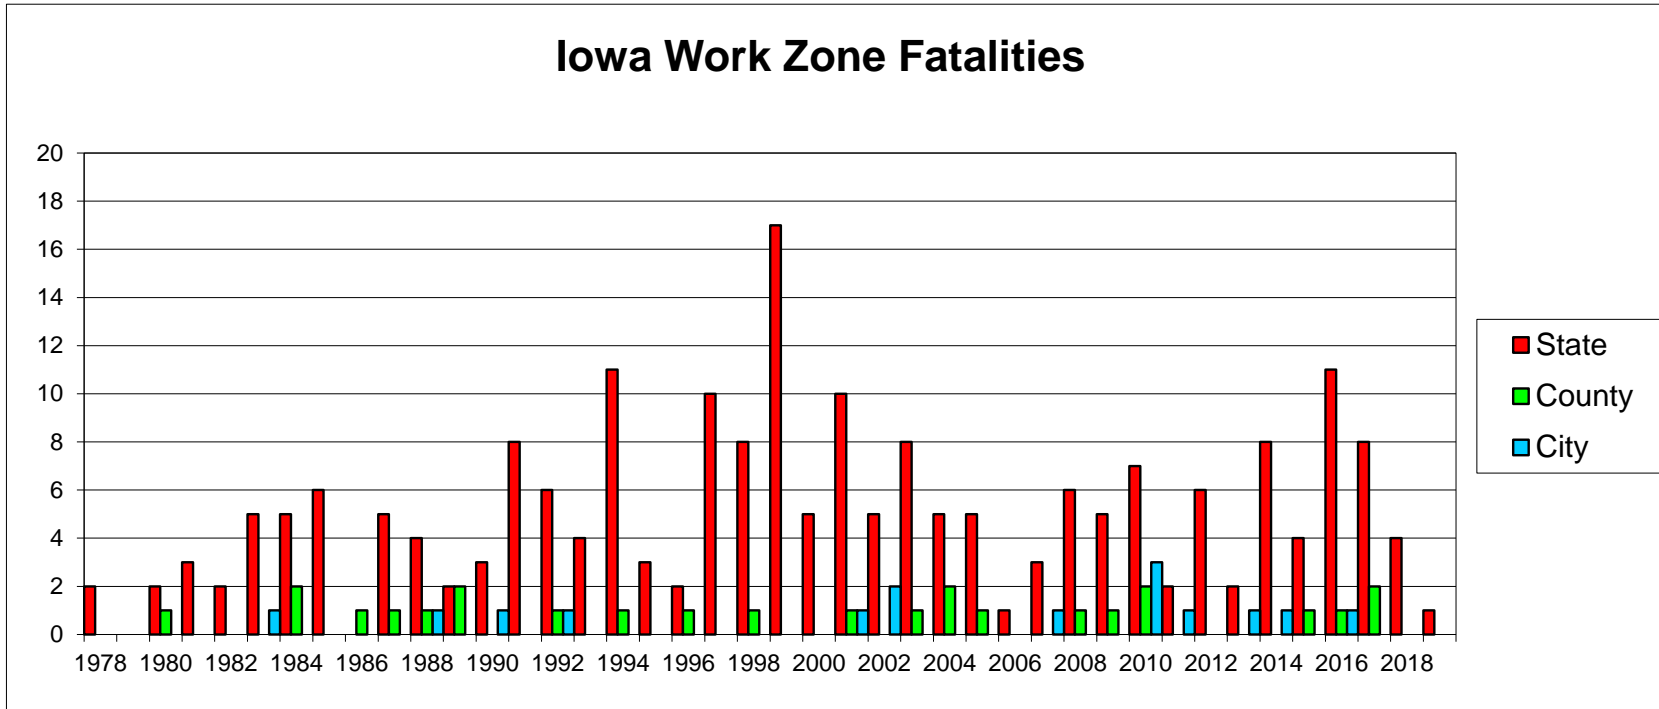

Iowa Work Zone Fatalities

Prepared by: Mark R. Bortle, PE
 Office of Construction and Materials
 Iowa Department of Transportation
 Data from: Office of Traffic and Safety
 Iowa Department of Transportation