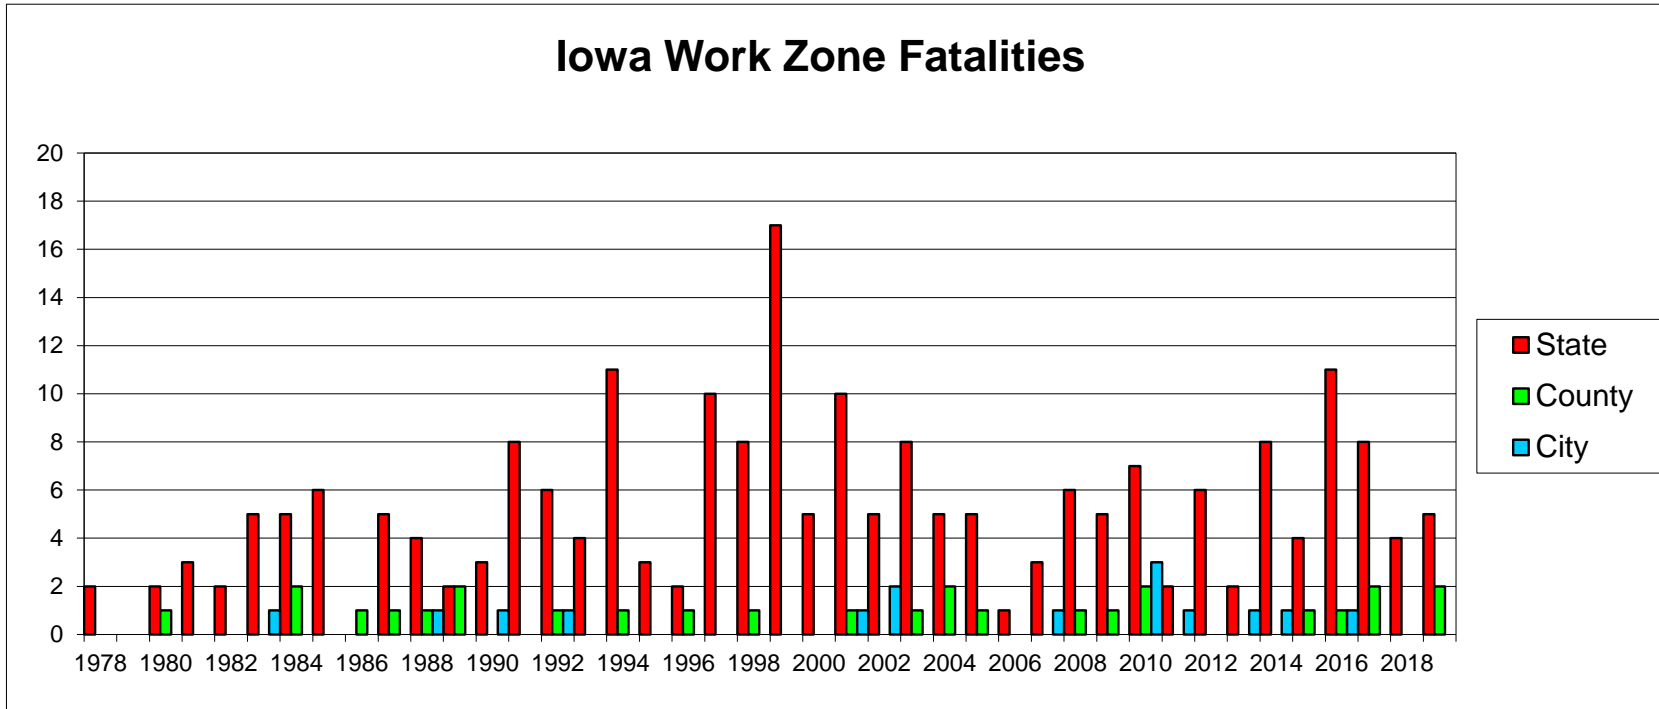

Iowa Work Zone Fatalities

Prepared by: Clayton Burke, PE
 Construction and Materials Bureau
 Iowa Department of Transportation
 Data from: Traffic and Safety Bureau
 Iowa Department of Transportation