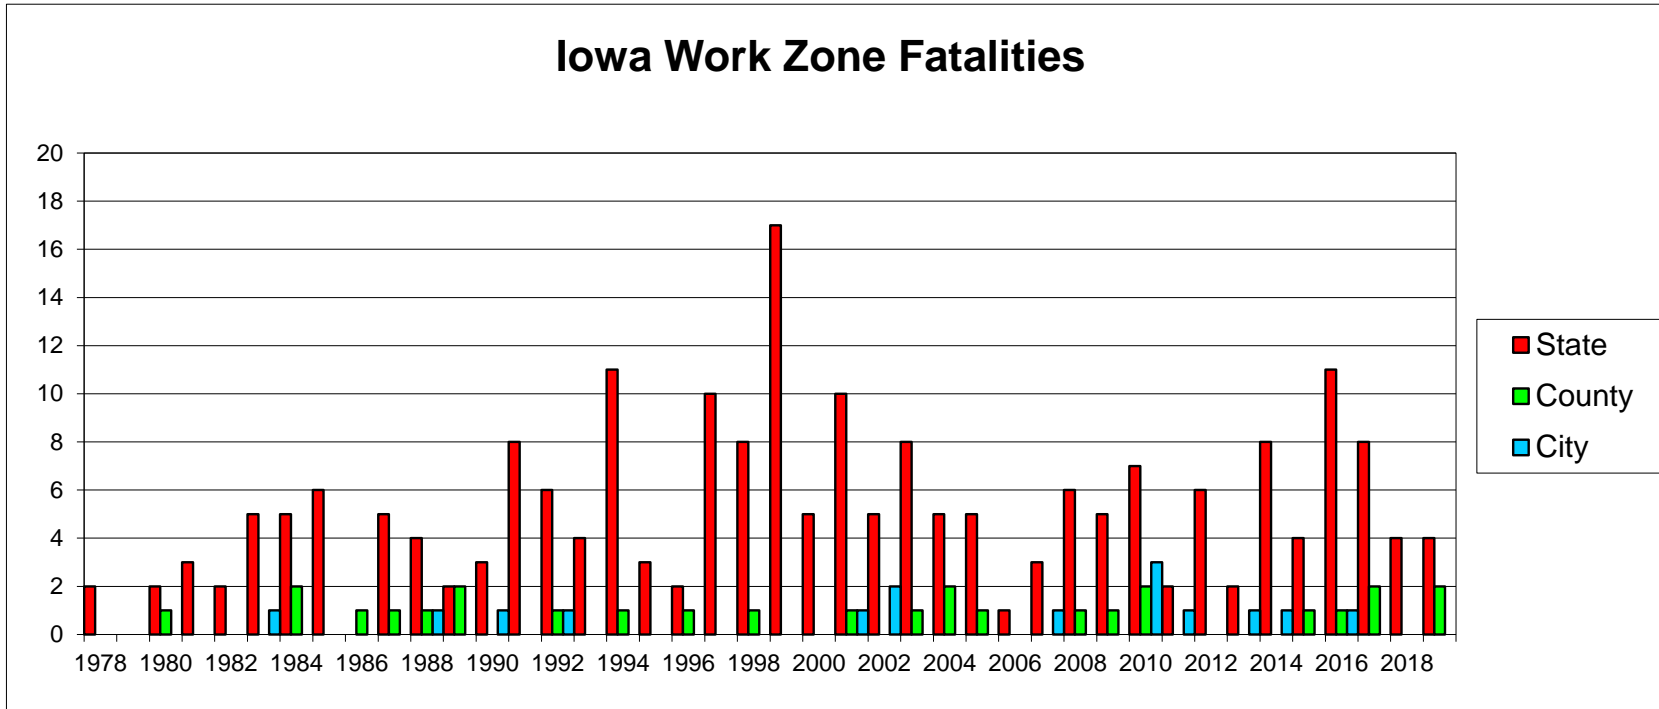

Iowa Work Zone Fatalities

Prepared by: Traffic Safety Engineer
 Construction and Materials Bureau
 Iowa Department of Transportation
 Data from: Traffic and Safety Bureau
 Iowa Department of Transportation