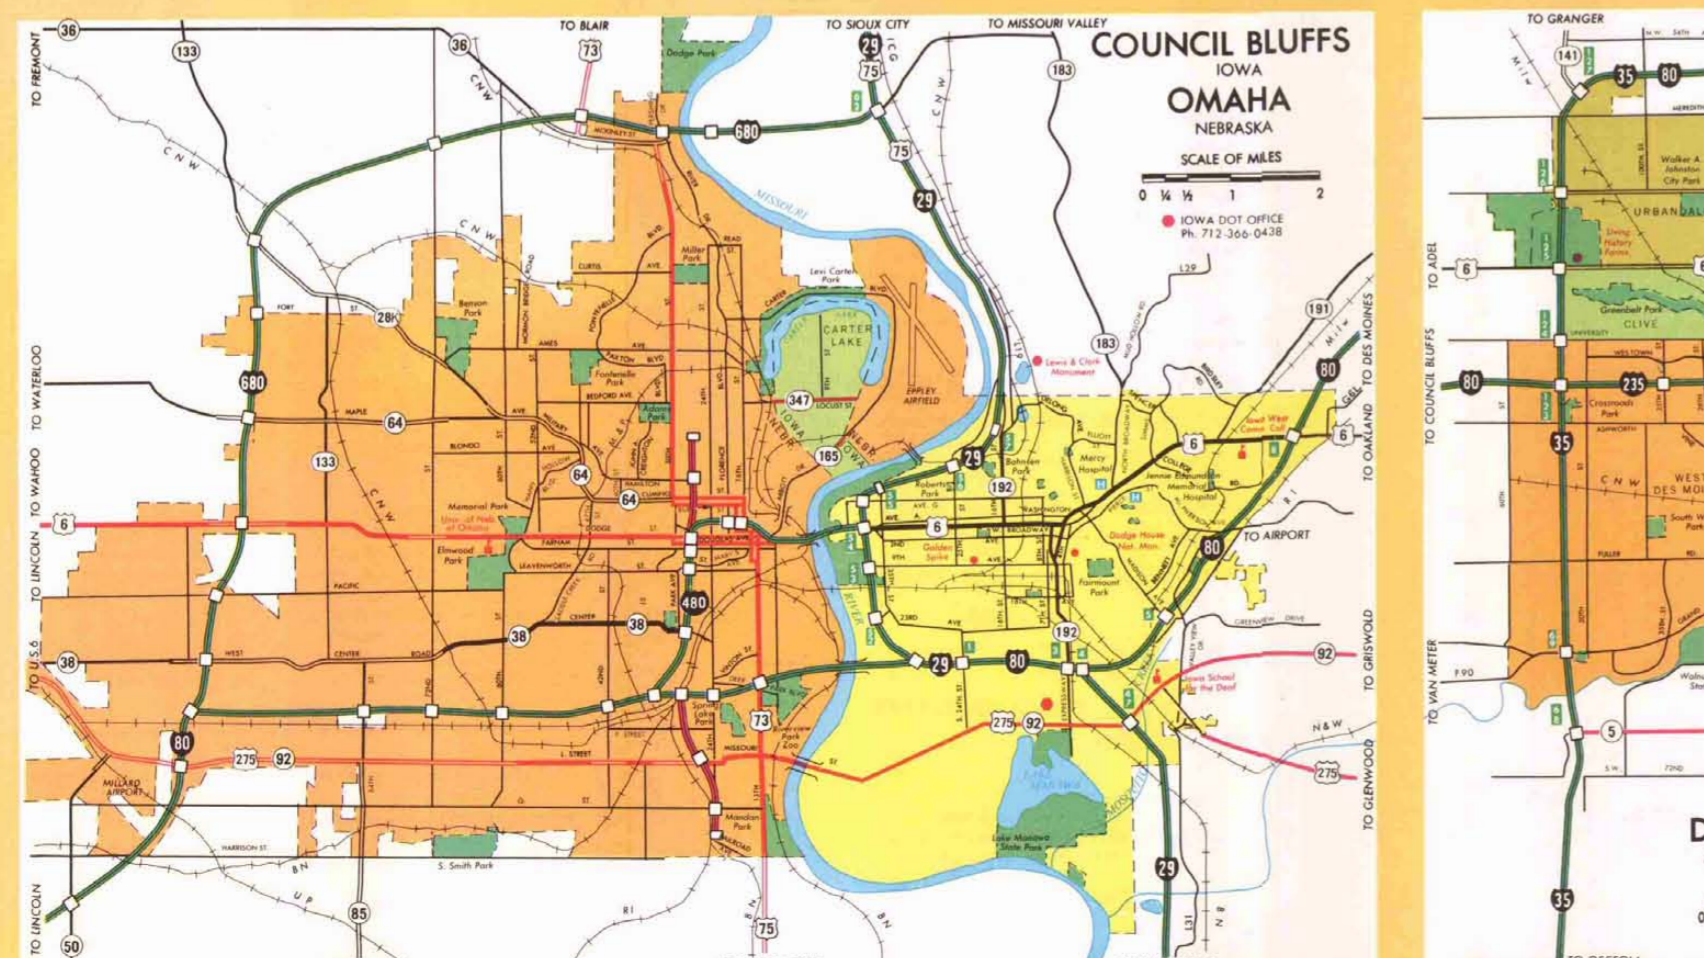

DES MOINES METROPOLITAN AREA IOWA D.O.T. OFFICE Phone: 515-281-3633 515-281-3633

OTTUMWA IOWA D.O.T. OFFICE Phone: 319-344-3031 319-344-3031

QUAD-CITIES DAVENPORT-BETTENDORF IOWA IOWA D.O.T. OFFICE Phone: 319-393-4643 319-393-4643

QUAD-CITIES DAVENPORT-BETTENDORF IOWA IOWA D.O.T. OFFICE Phone: 319-393-4643 319-393-4643

QUAD-CITIES DAVENPORT-BETTENDORF IOWA IOWA D.O.T. OFFICE Phone: 319-393-4643 319-393-4643

QUAD-CITIES DAVENPORT-BETTENDORF IOWA IOWA D.O.T. OFFICE Phone: 319-393-4643 319-393-4643

QUAD-CITIES DAVENPORT-BETTENDORF IOWA IOWA D.O.T. OFFICE Phone: 319-393-4643 319-393-4643

Dear Iowans and Visitors: Welcome to Iowa, the home of nearly three million proud and friendly people. We're happy to have you with us and hope this map will be a helpful guide for your travels in our state.

- COMMISSIONERS Robert R. Rigler, C. Roger Fair, Barbara J. Dunn, Austin B. Turner, Darrel Rensink, Dennis W. Voy, Del Van Horn, Warren B. Dunham, Director

IOWA provides the traveler with a wide variety of historical places, points of interest, events and celebrations throughout the year. Whether you are interested in history, man-made attractions, or natural beauty, you will find it in an Iowa vacation.

For more information contact: IOWA DEVELOPMENT COMMISSION TRAVEL DEVELOPMENT DIVISION 250 JEWETT BUILDING DES MOINES, IA 50309 PH. - 515-281-3100

LOGO SIGNING

Iowa has established a logo signing program to aid motorists in identifying services along the Interstate System. The greatest required travel distance for a particular service is displayed under the directional arrow on the logo panel on the exit ramp. No mileage is displayed if all participating businesses are within one mile of the interstate.

IOWA STATE PATROL

Table listing Iowa State Patrol districts and phone numbers.

STATE PARKS AND RECREATION AREAS

Table listing state parks and recreation areas with various amenities like camping, fishing, and swimming.

In addition to the parks and recreational areas listed above, Iowa has over 250 county parks providing a vast array of camping, boating, fishing, and hunting opportunities. For more information, contact the Iowa State Conservation Commission.