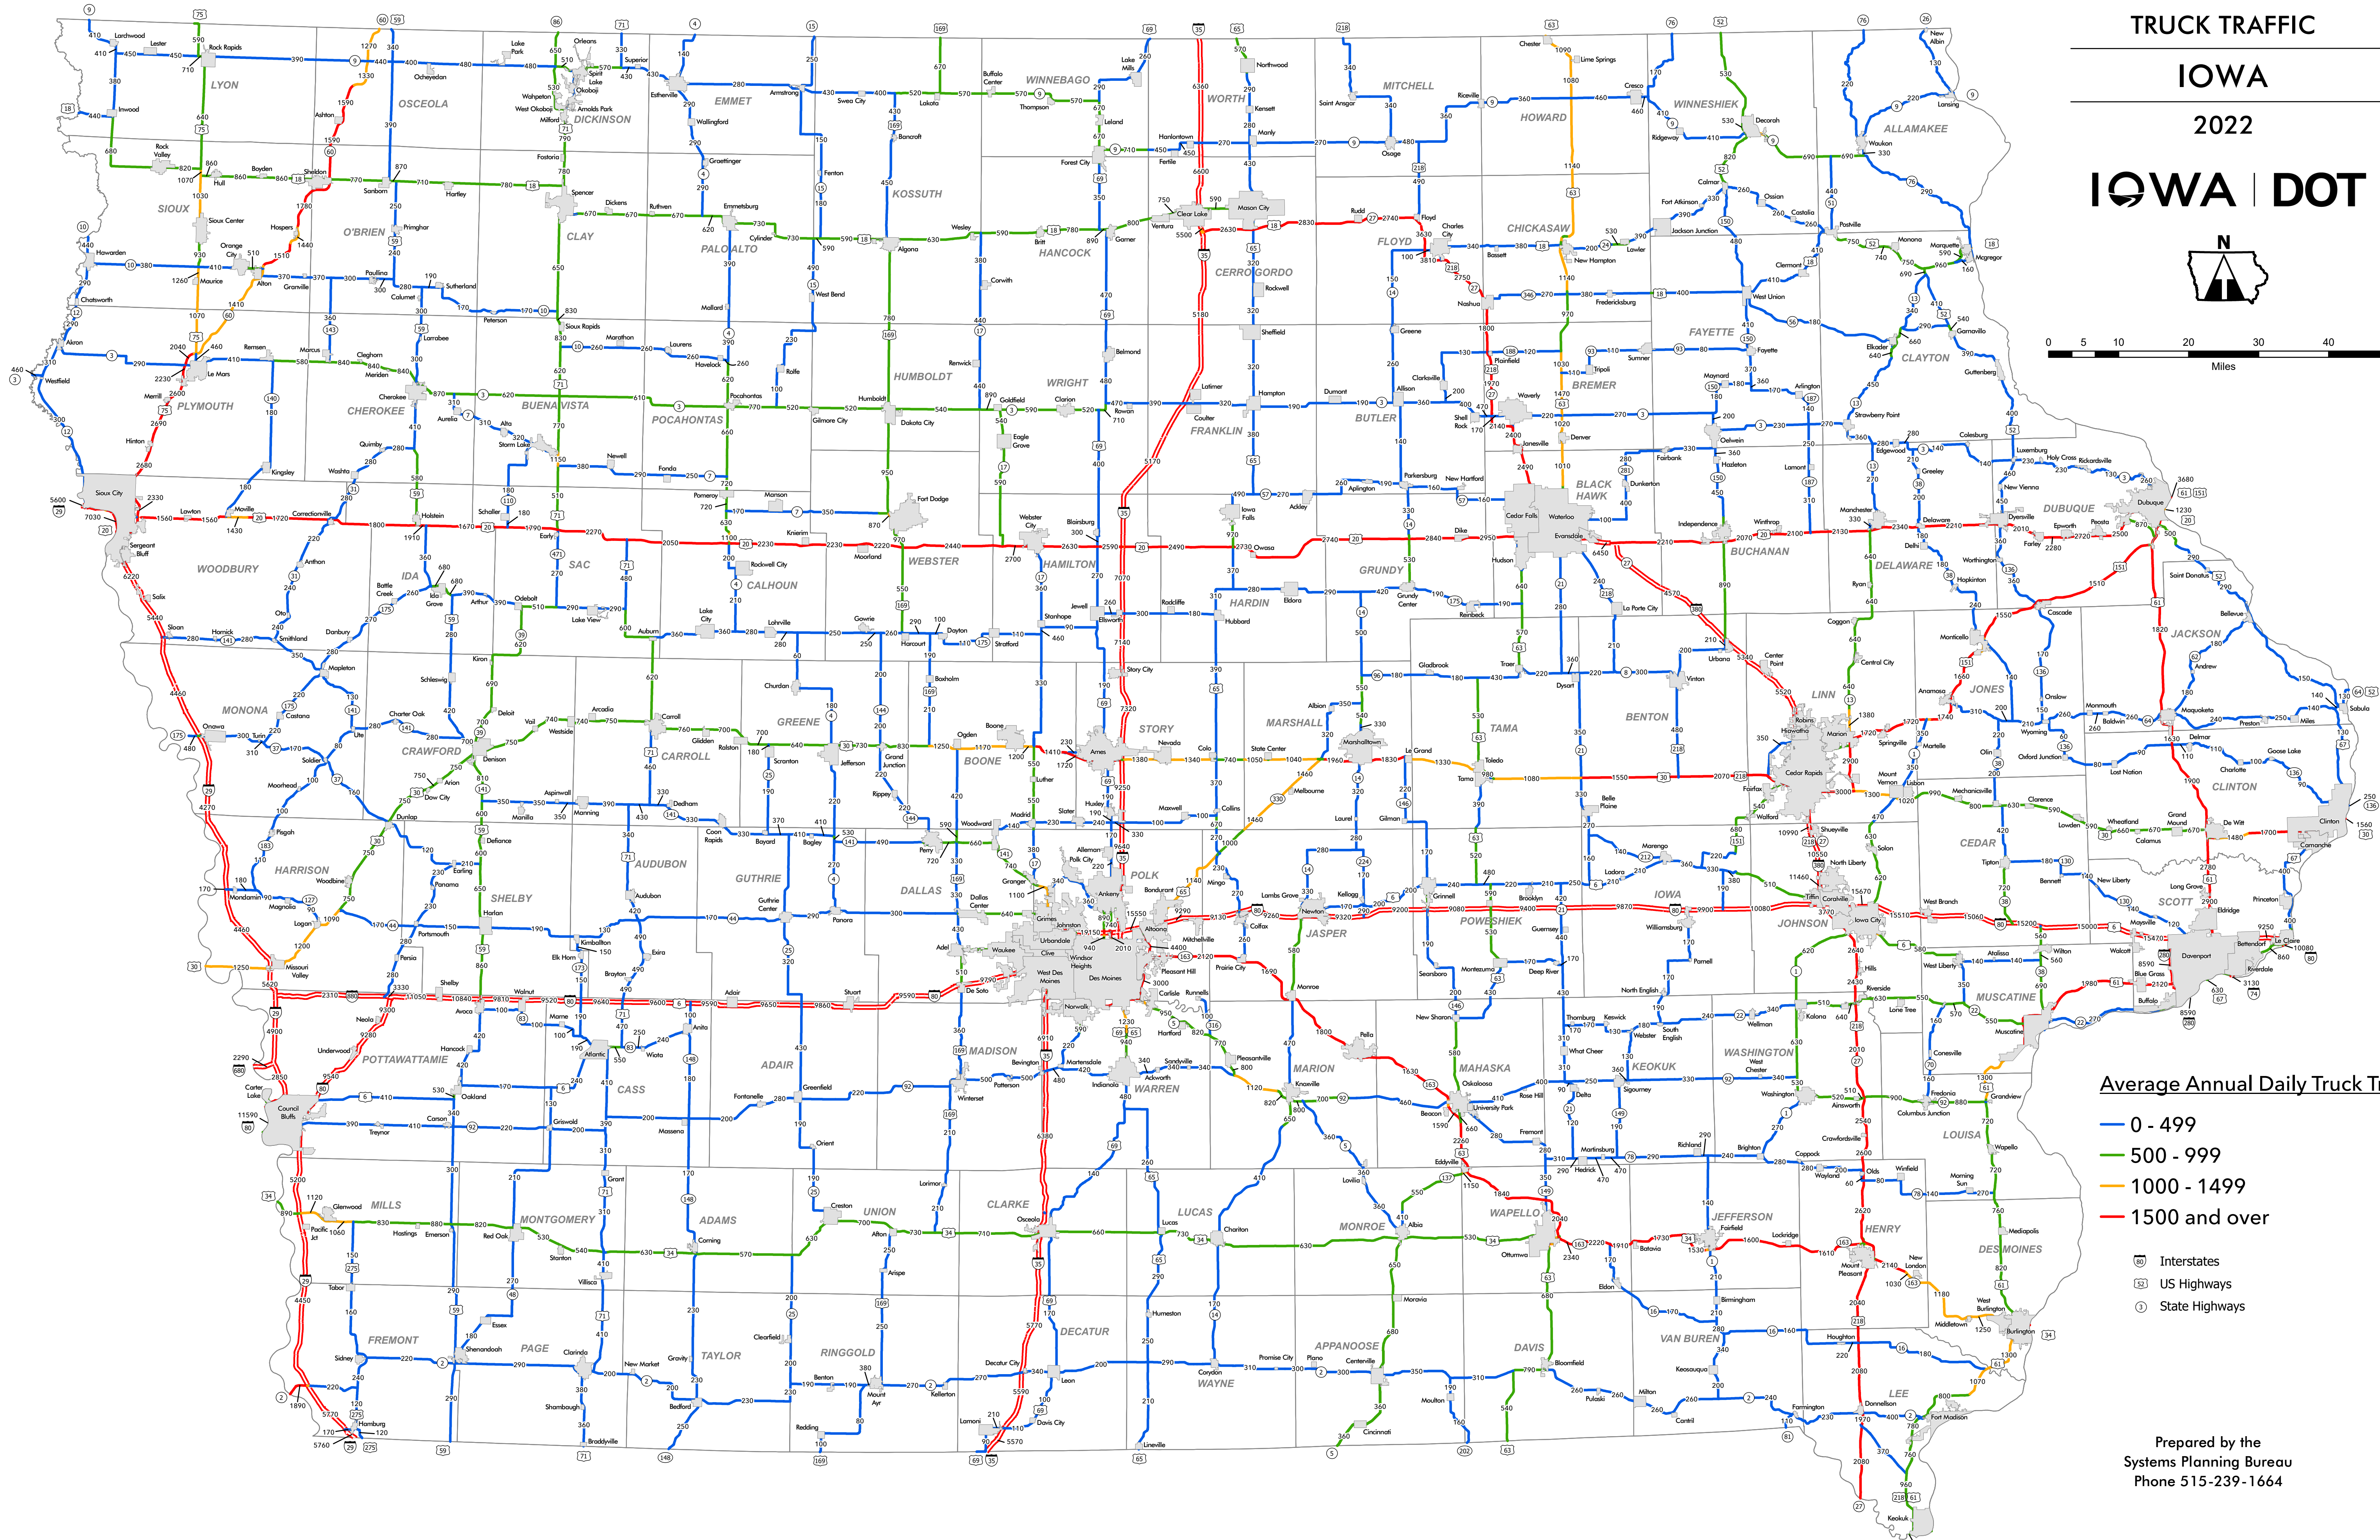

# TRUCK TRAFFIC

## IOWA

# IOWA DOT

Average Annual Daily Truck Traffic

- 0 - 499
- 500 - 999
- 1000 - 1499
- 1500 and over

- Interstates
- US Highways
- State Highways

Prepared by the  
Systems Planning Bureau  
Phone 515-239-1664