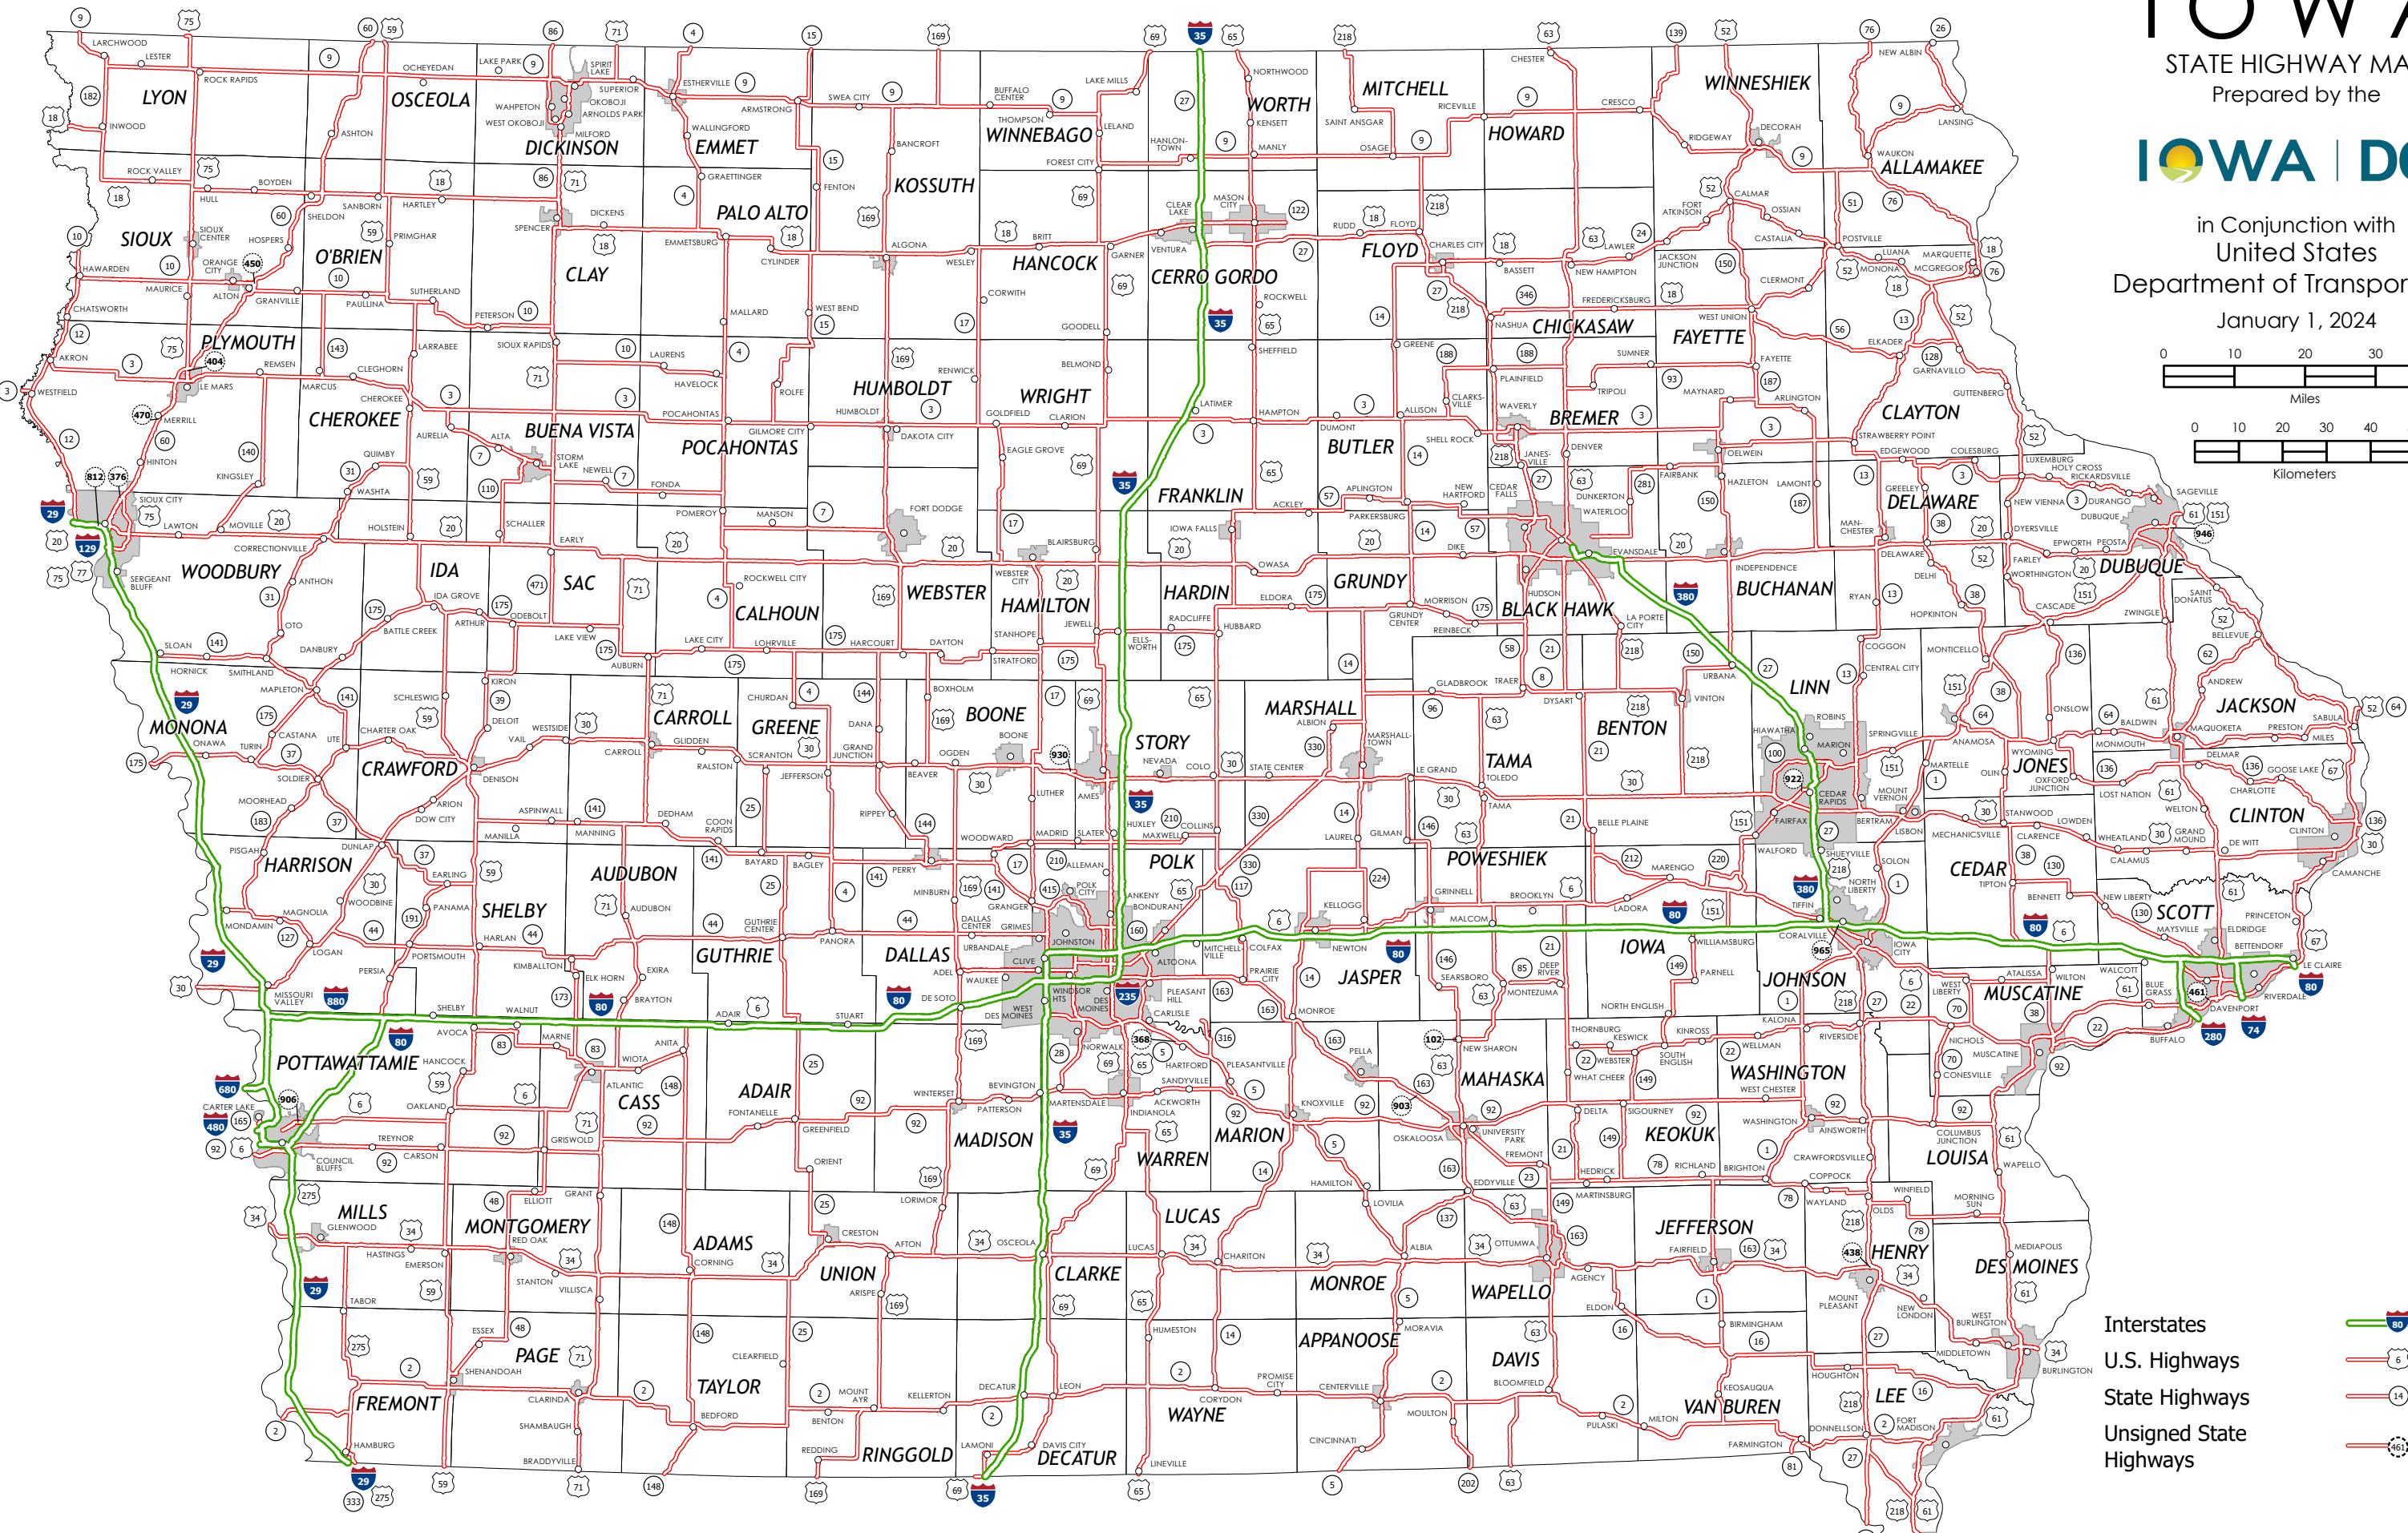

IOWA

STATE HIGHWAY MAP

Prepared by the

in Conjunction with
United States
Department of Transportation

January 1, 2024

03-06-24

- Interstates
- U.S. Highways
- State Highways
- Unsigned State Highways