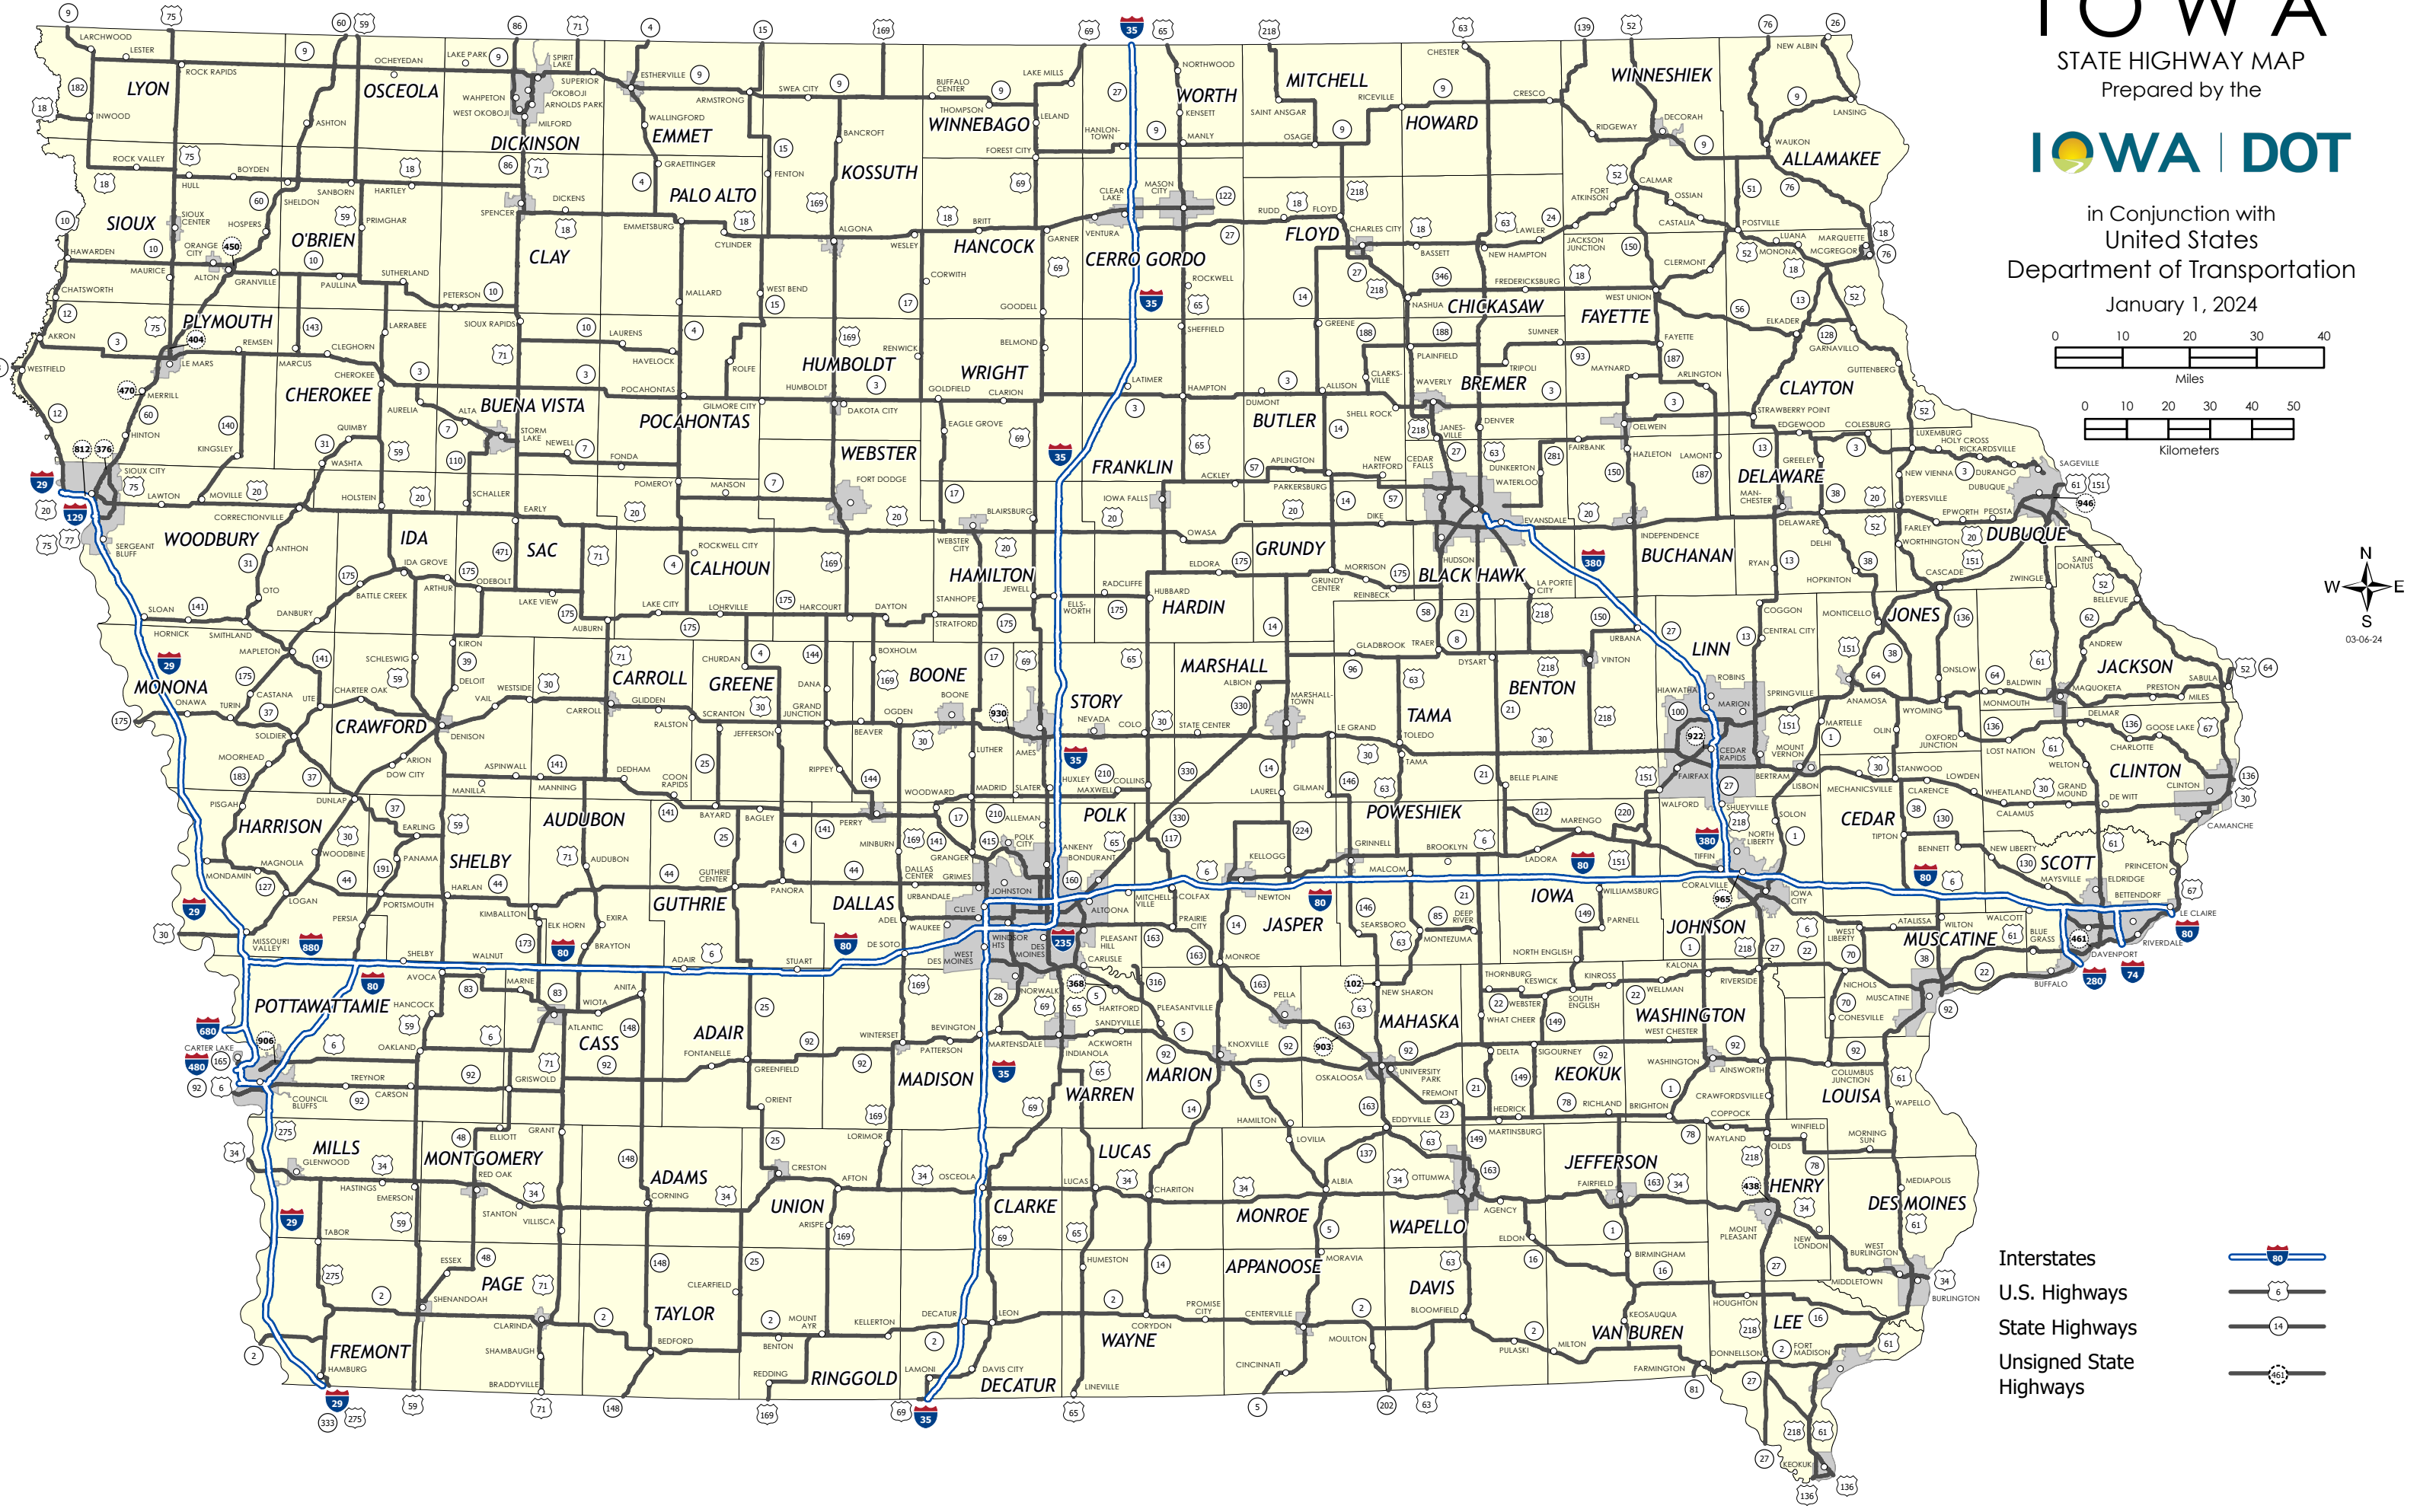

# IOWA

STATE HIGHWAY MAP

Prepared by the

in Conjunction with  
United States  
Department of Transportation

January 1, 2024

03-06-24

- Interstates
- U.S. Highways
- State Highways
- Unsigned State Highways